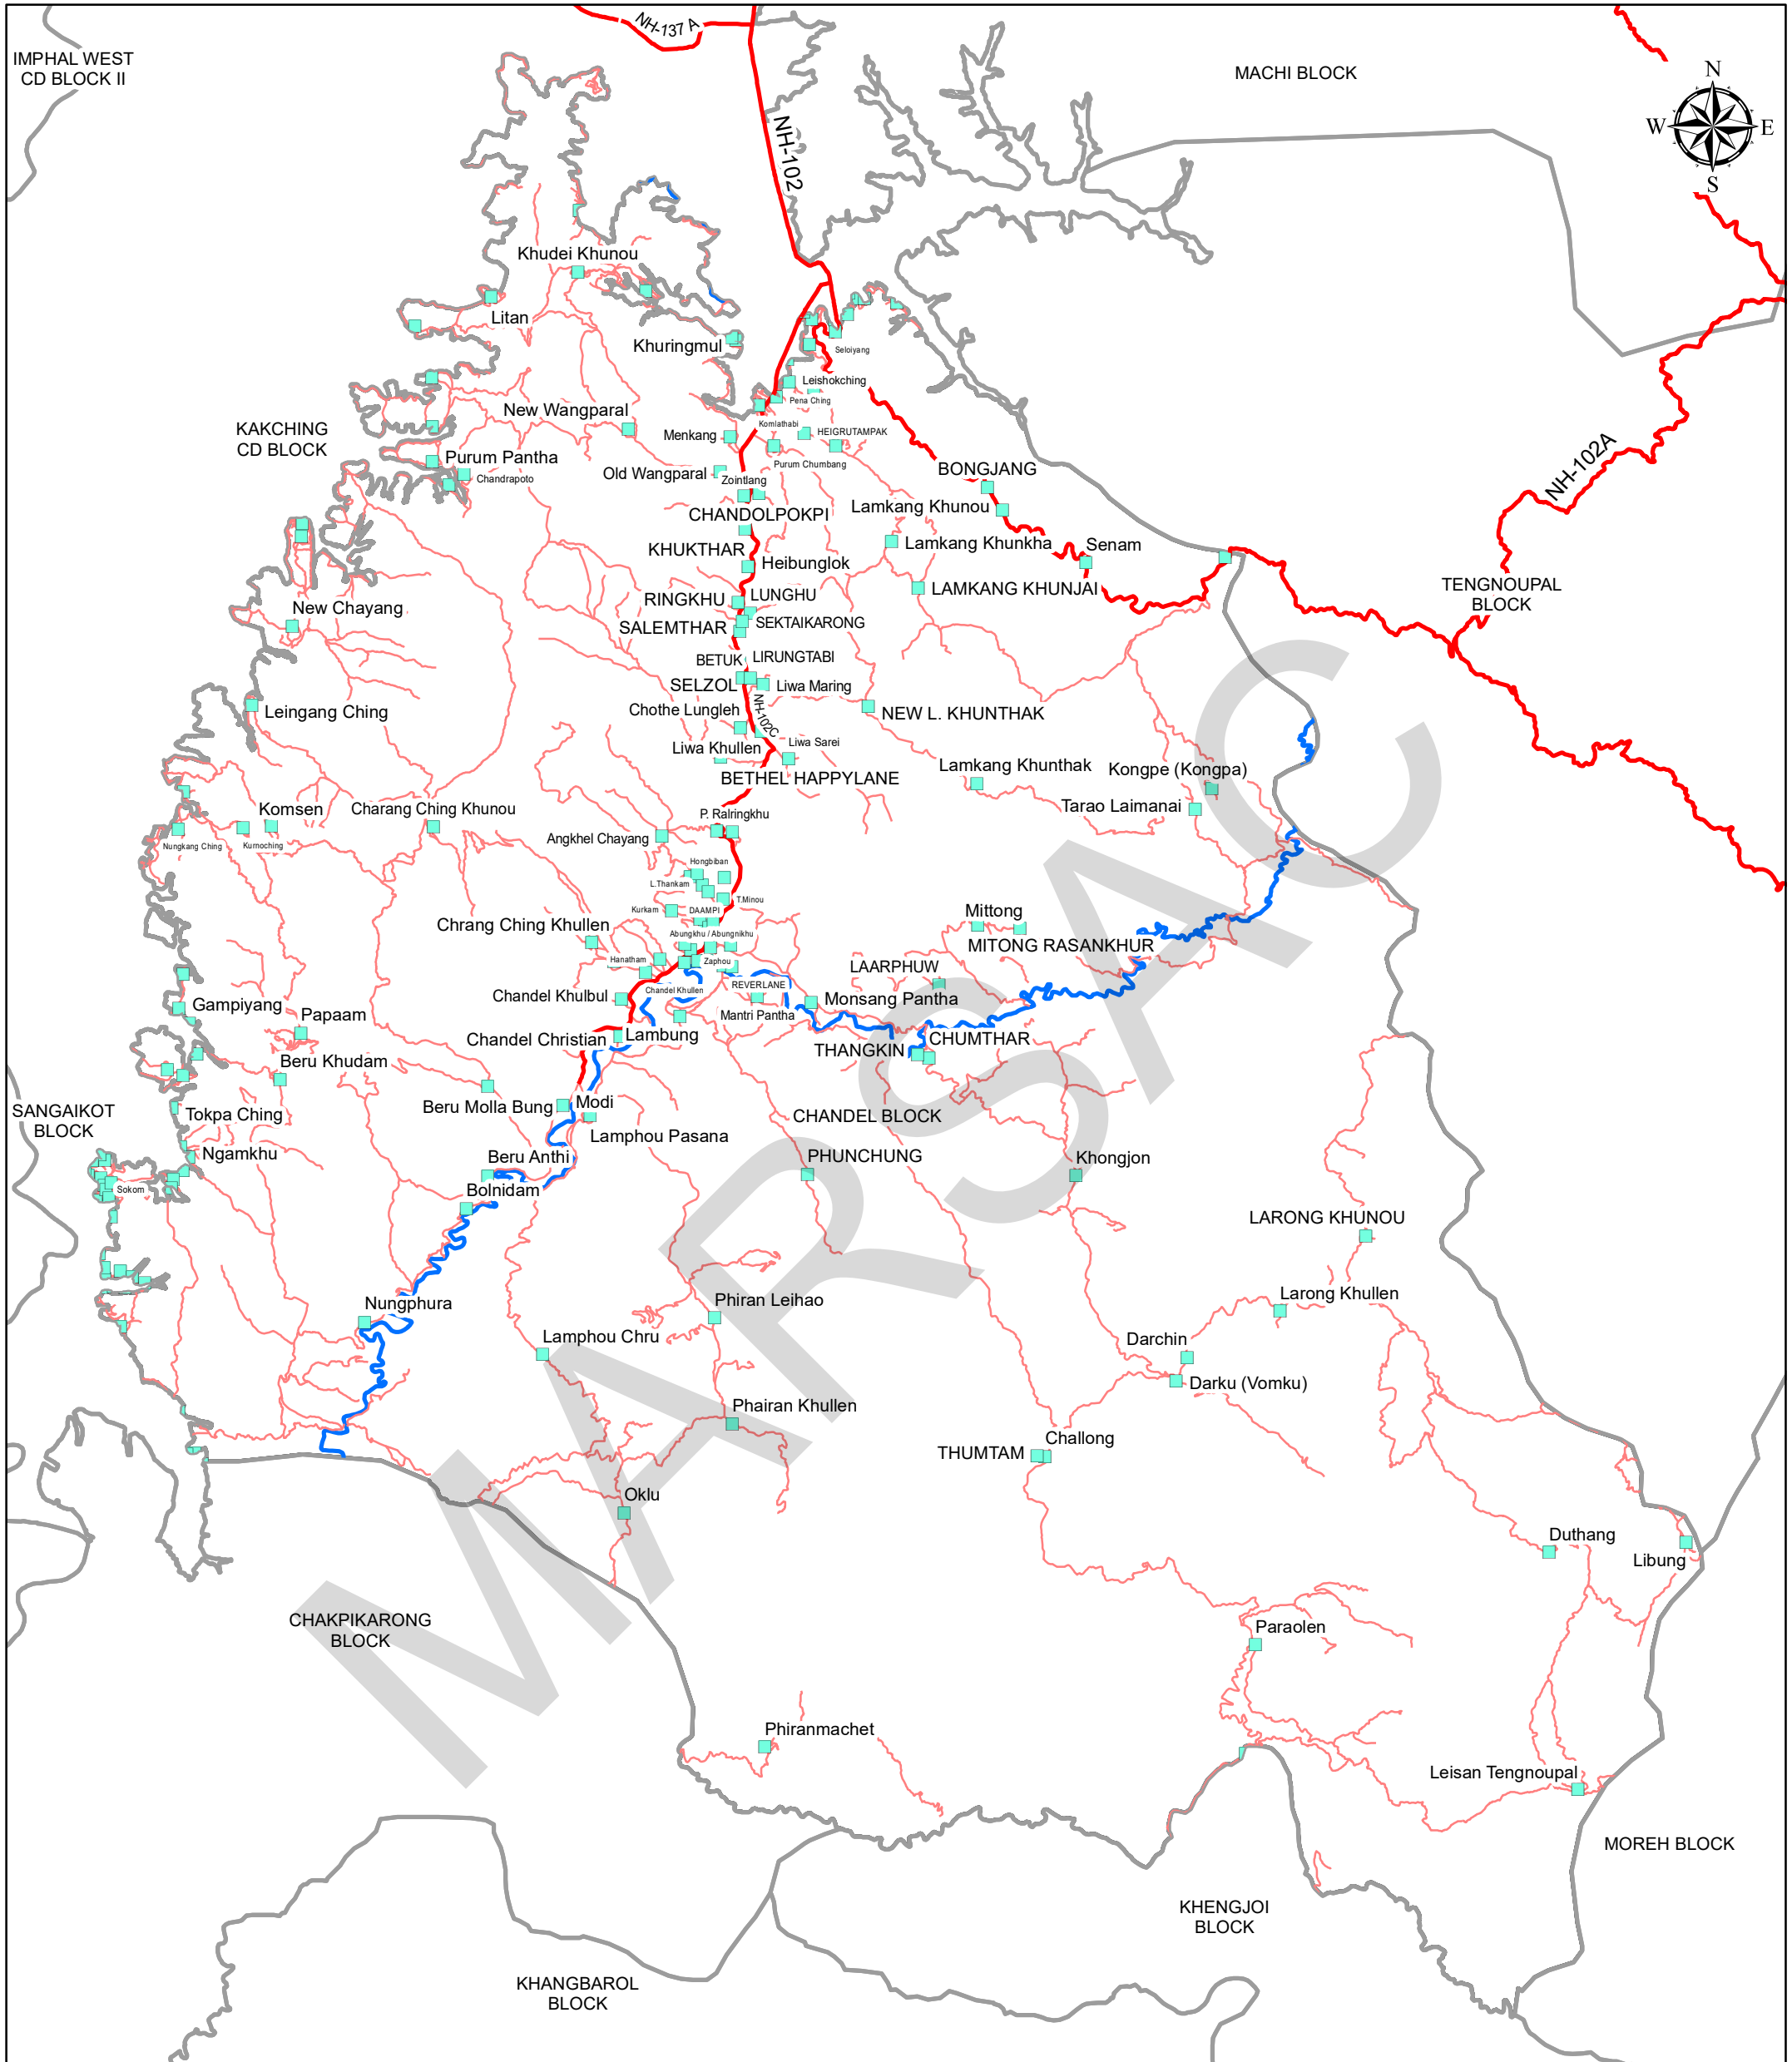

MAP OF CHANDEL BLOCK

Legend	
■	Settlement
—	National Highway
—	Othe Road
—	River
	Block_Boundary