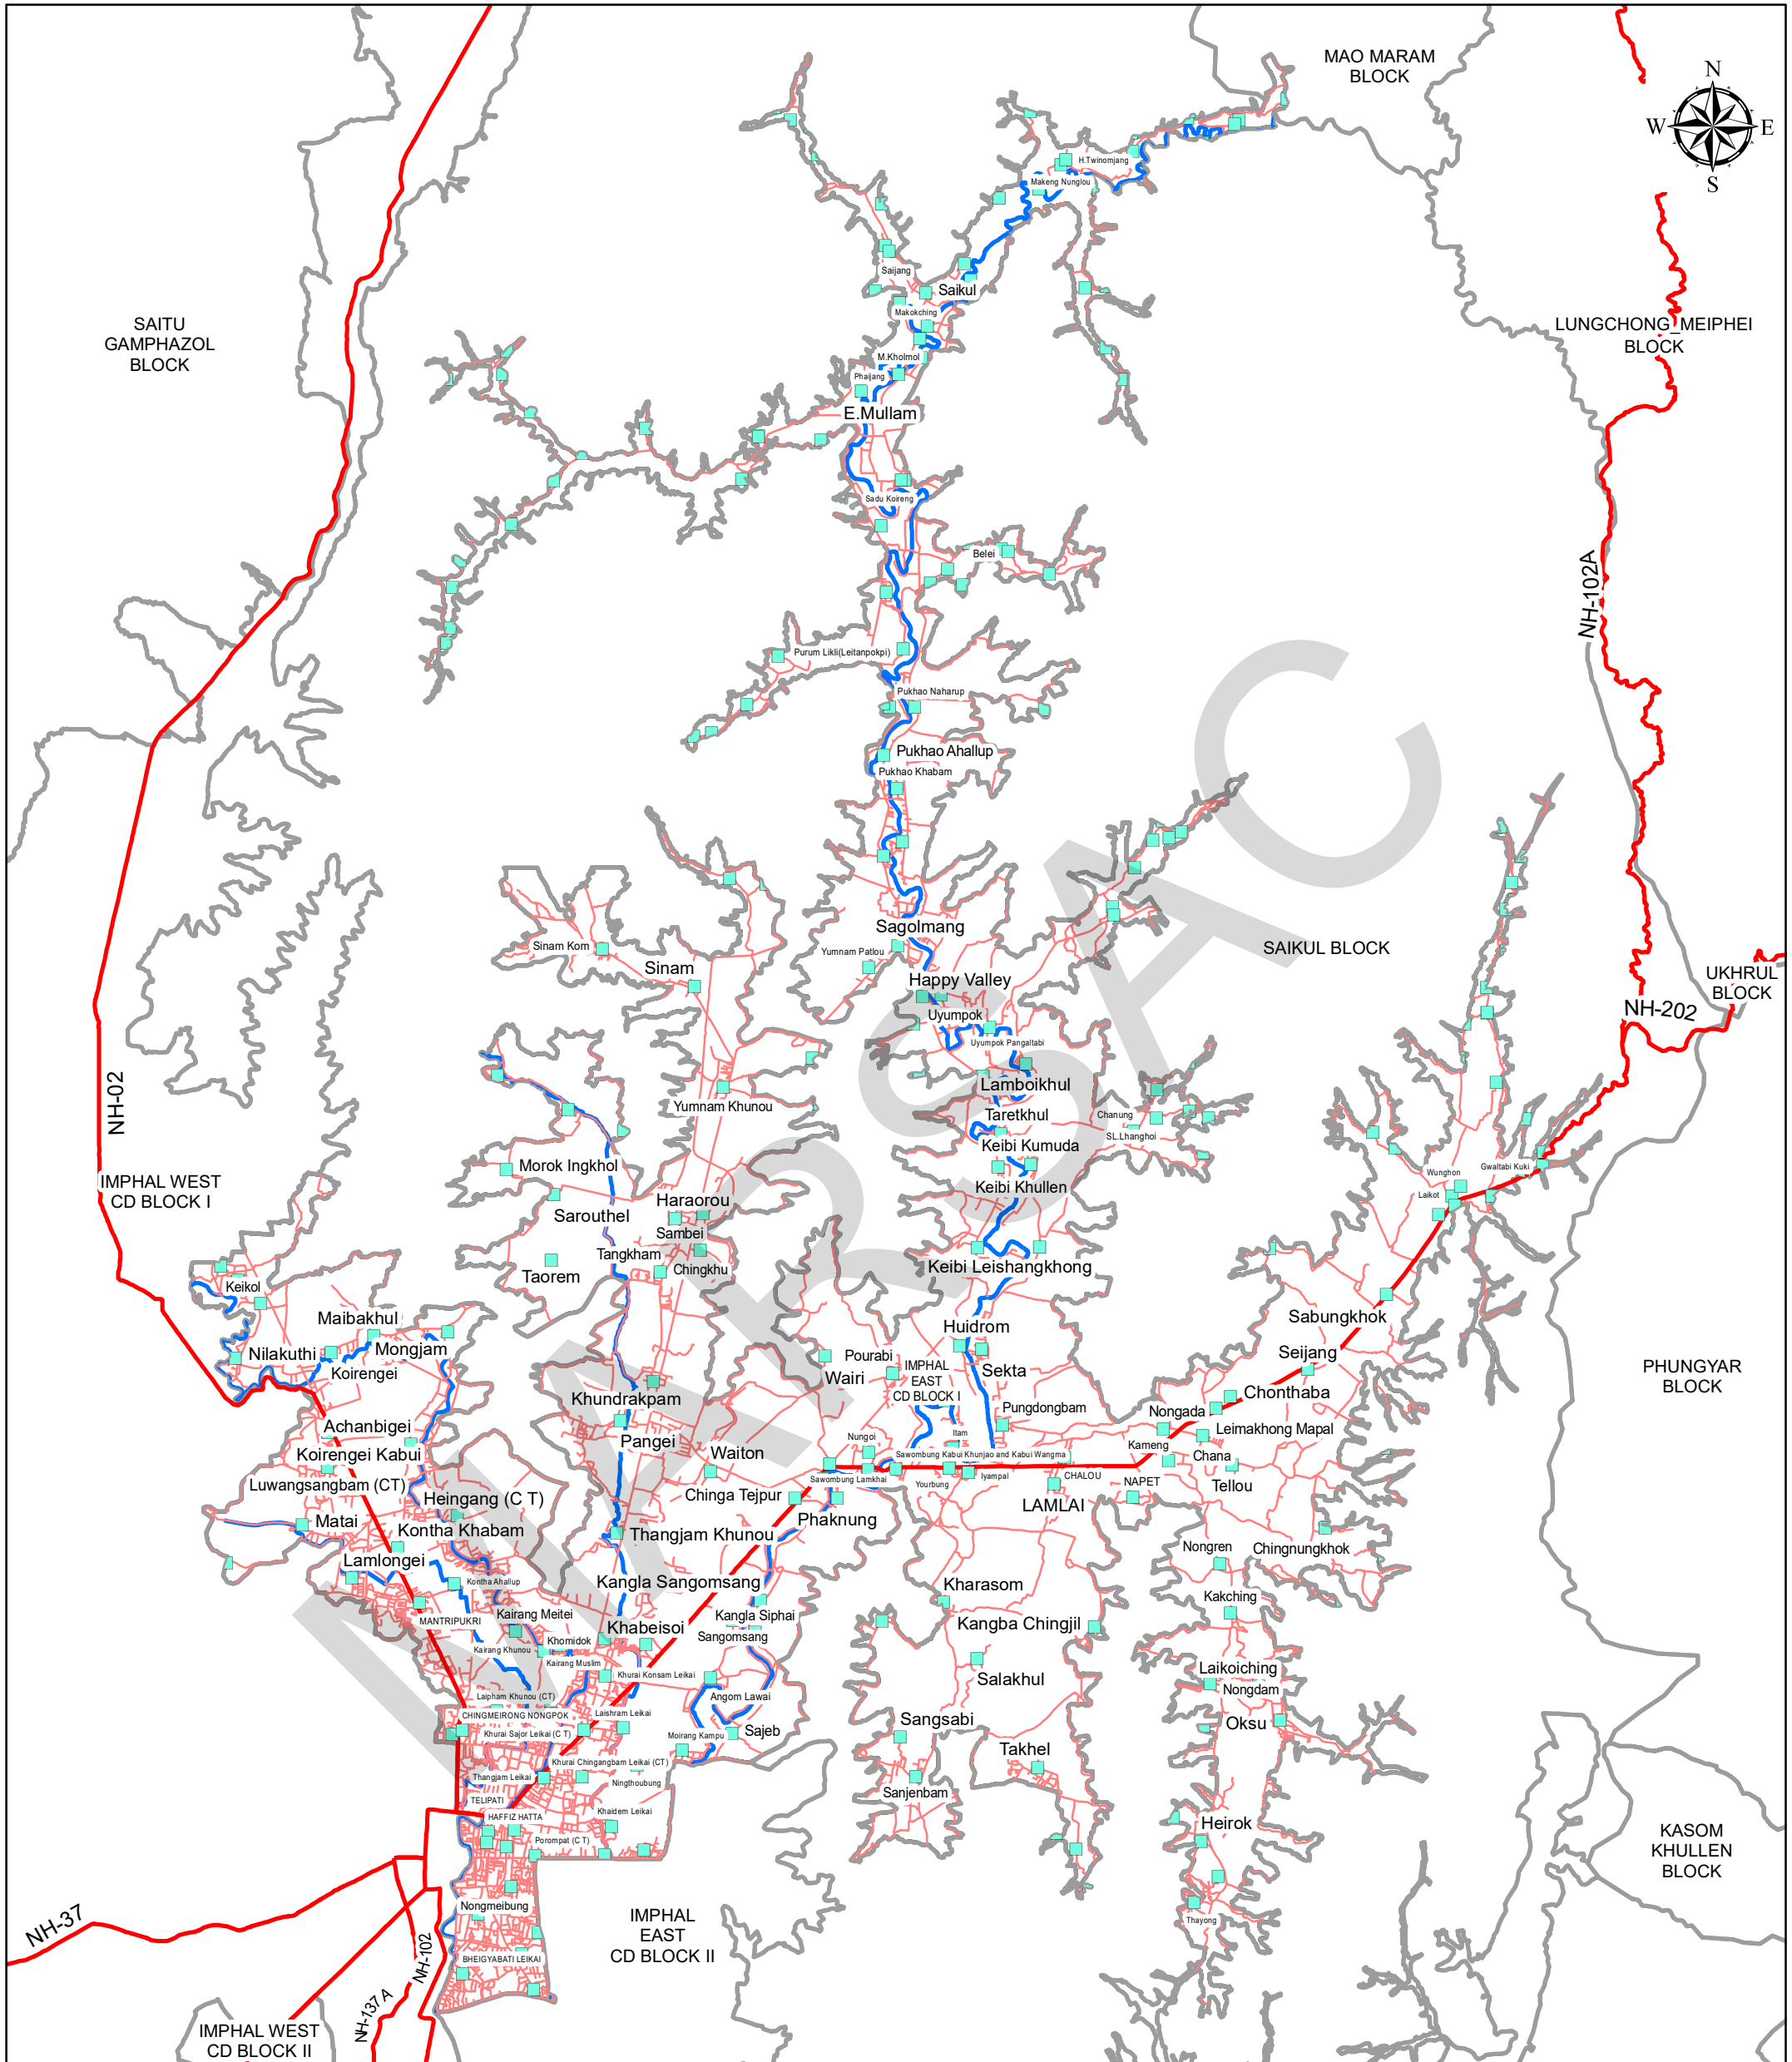

MAP OF IMPHAL EAST CD BLOCK I

Legend	
■	Settlement
—	National Highway
—	Othe Road
—	River
	Block_Boundary