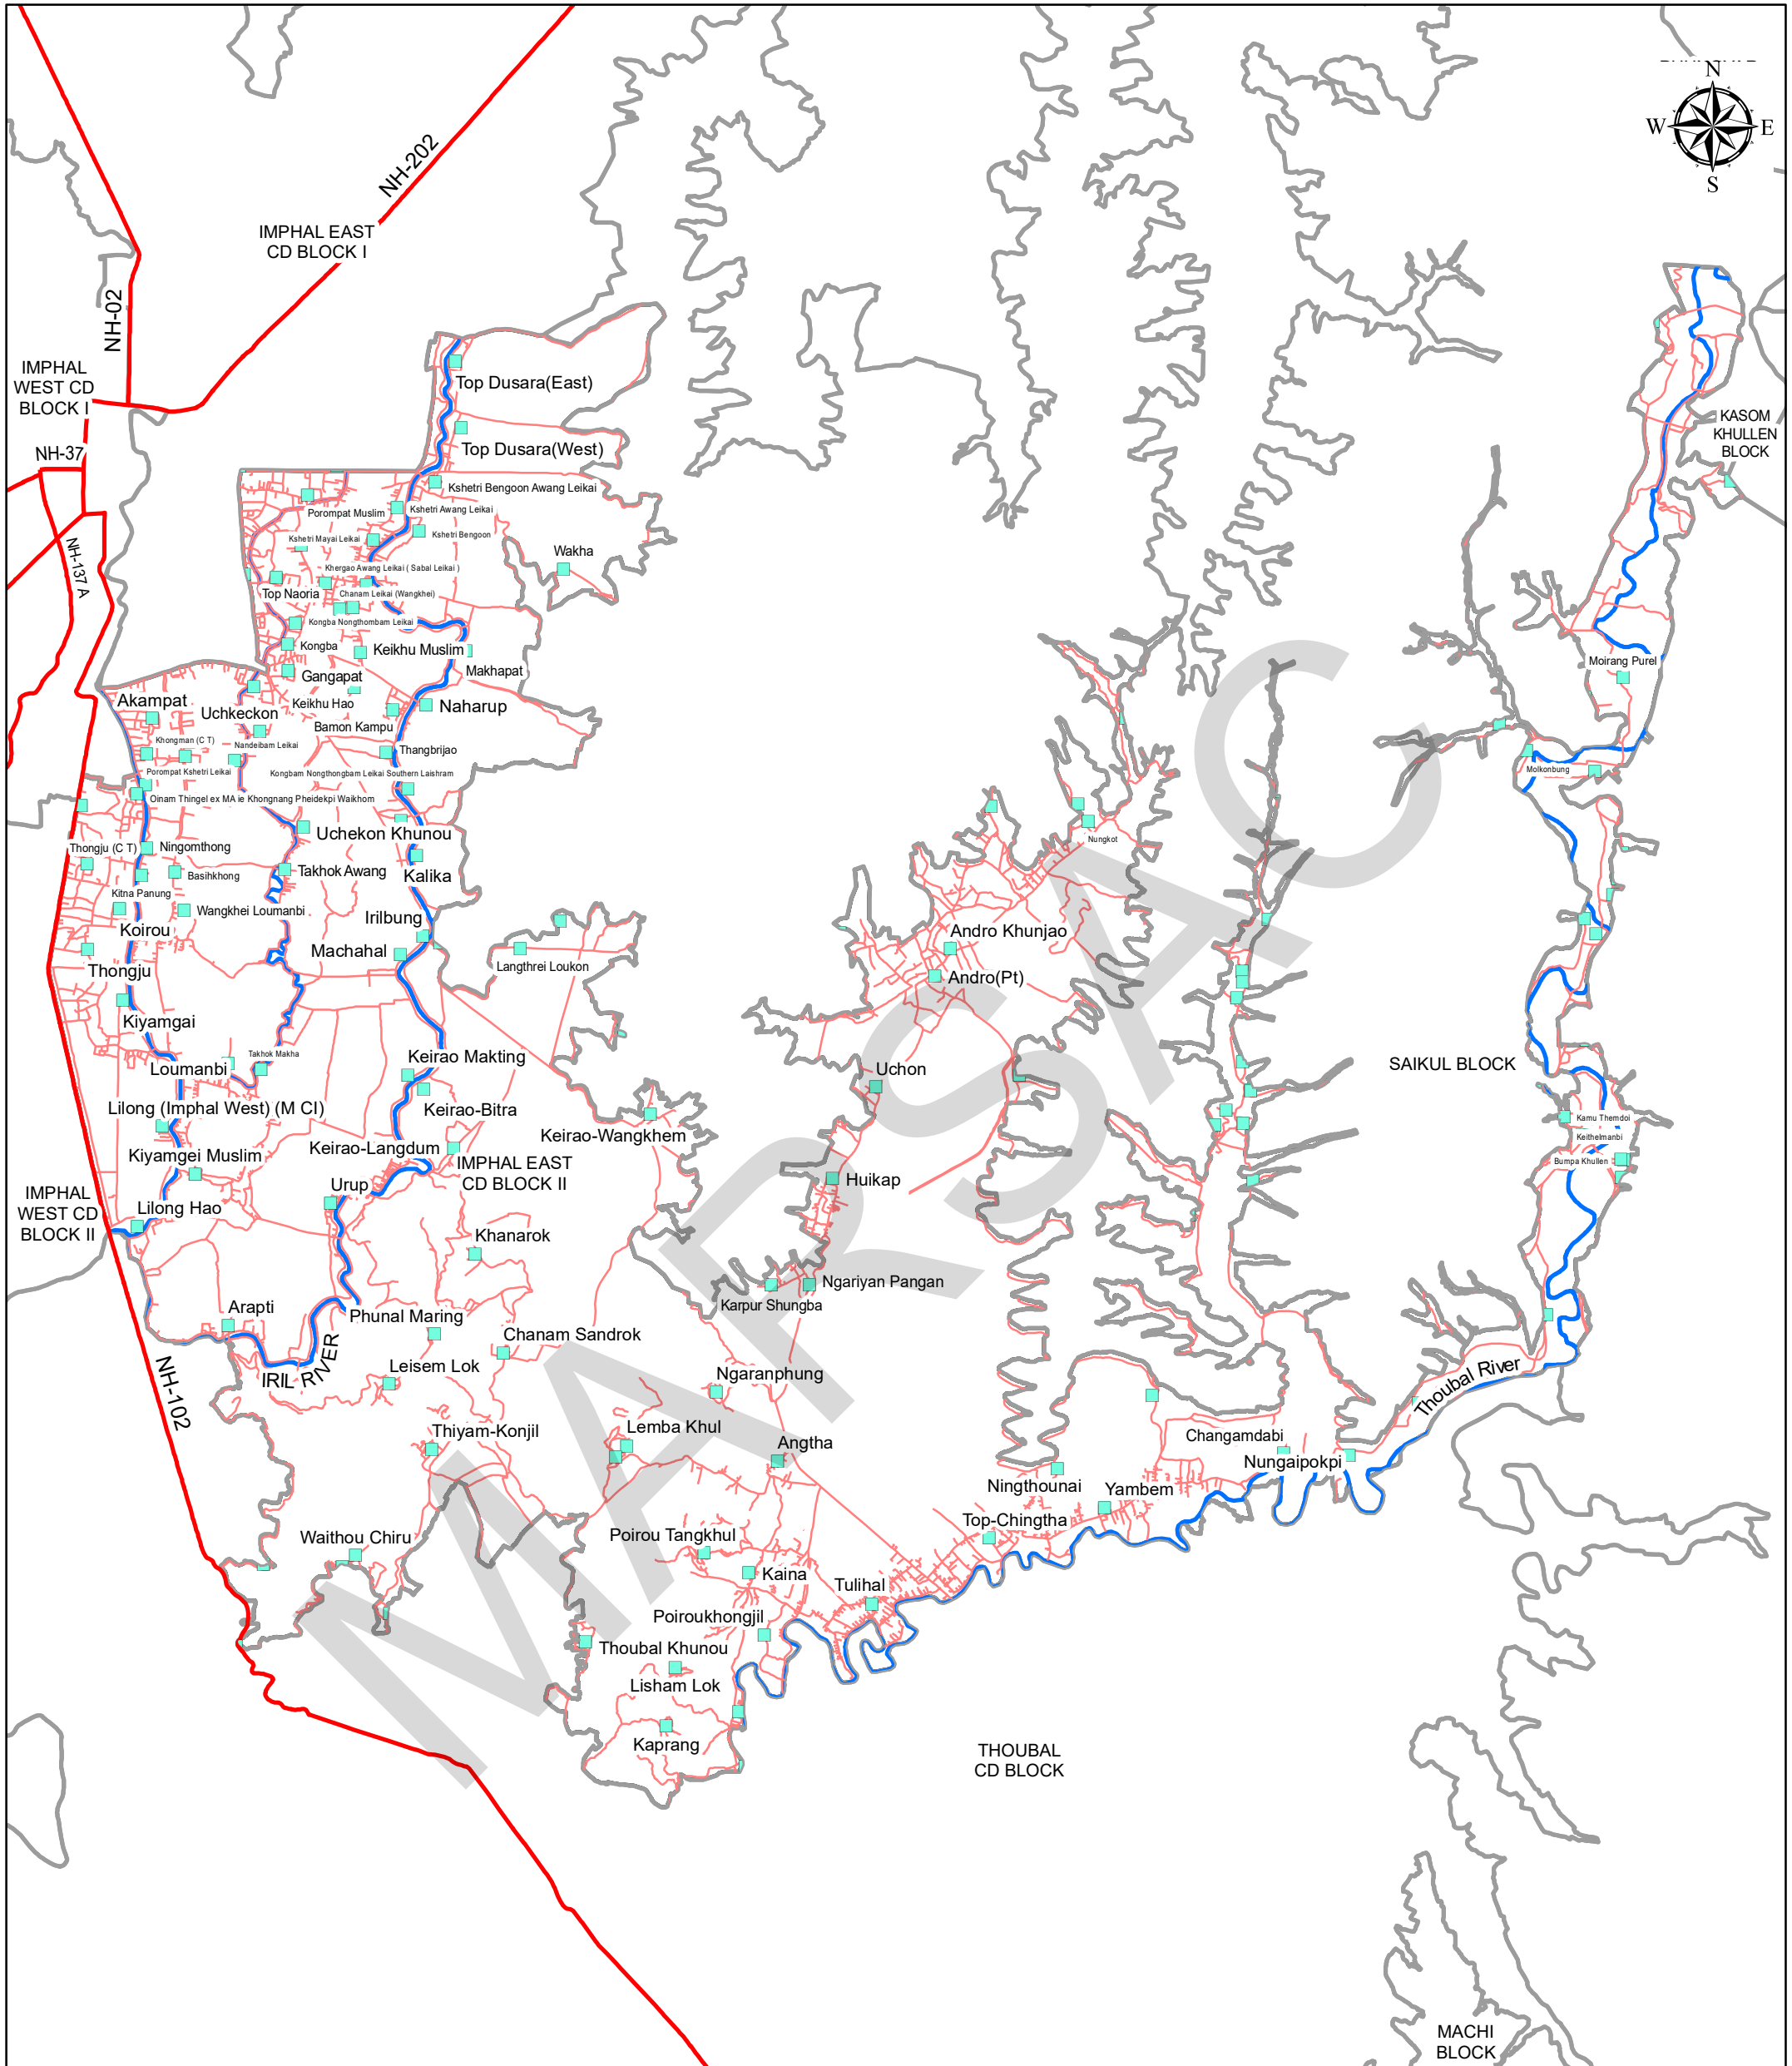

MAP OF IMPHAL EAST CD BLOCK II

INDEX MAP

Legend

- Settlement
- National Highway
- Othe Road
- River
- Block_Boundary