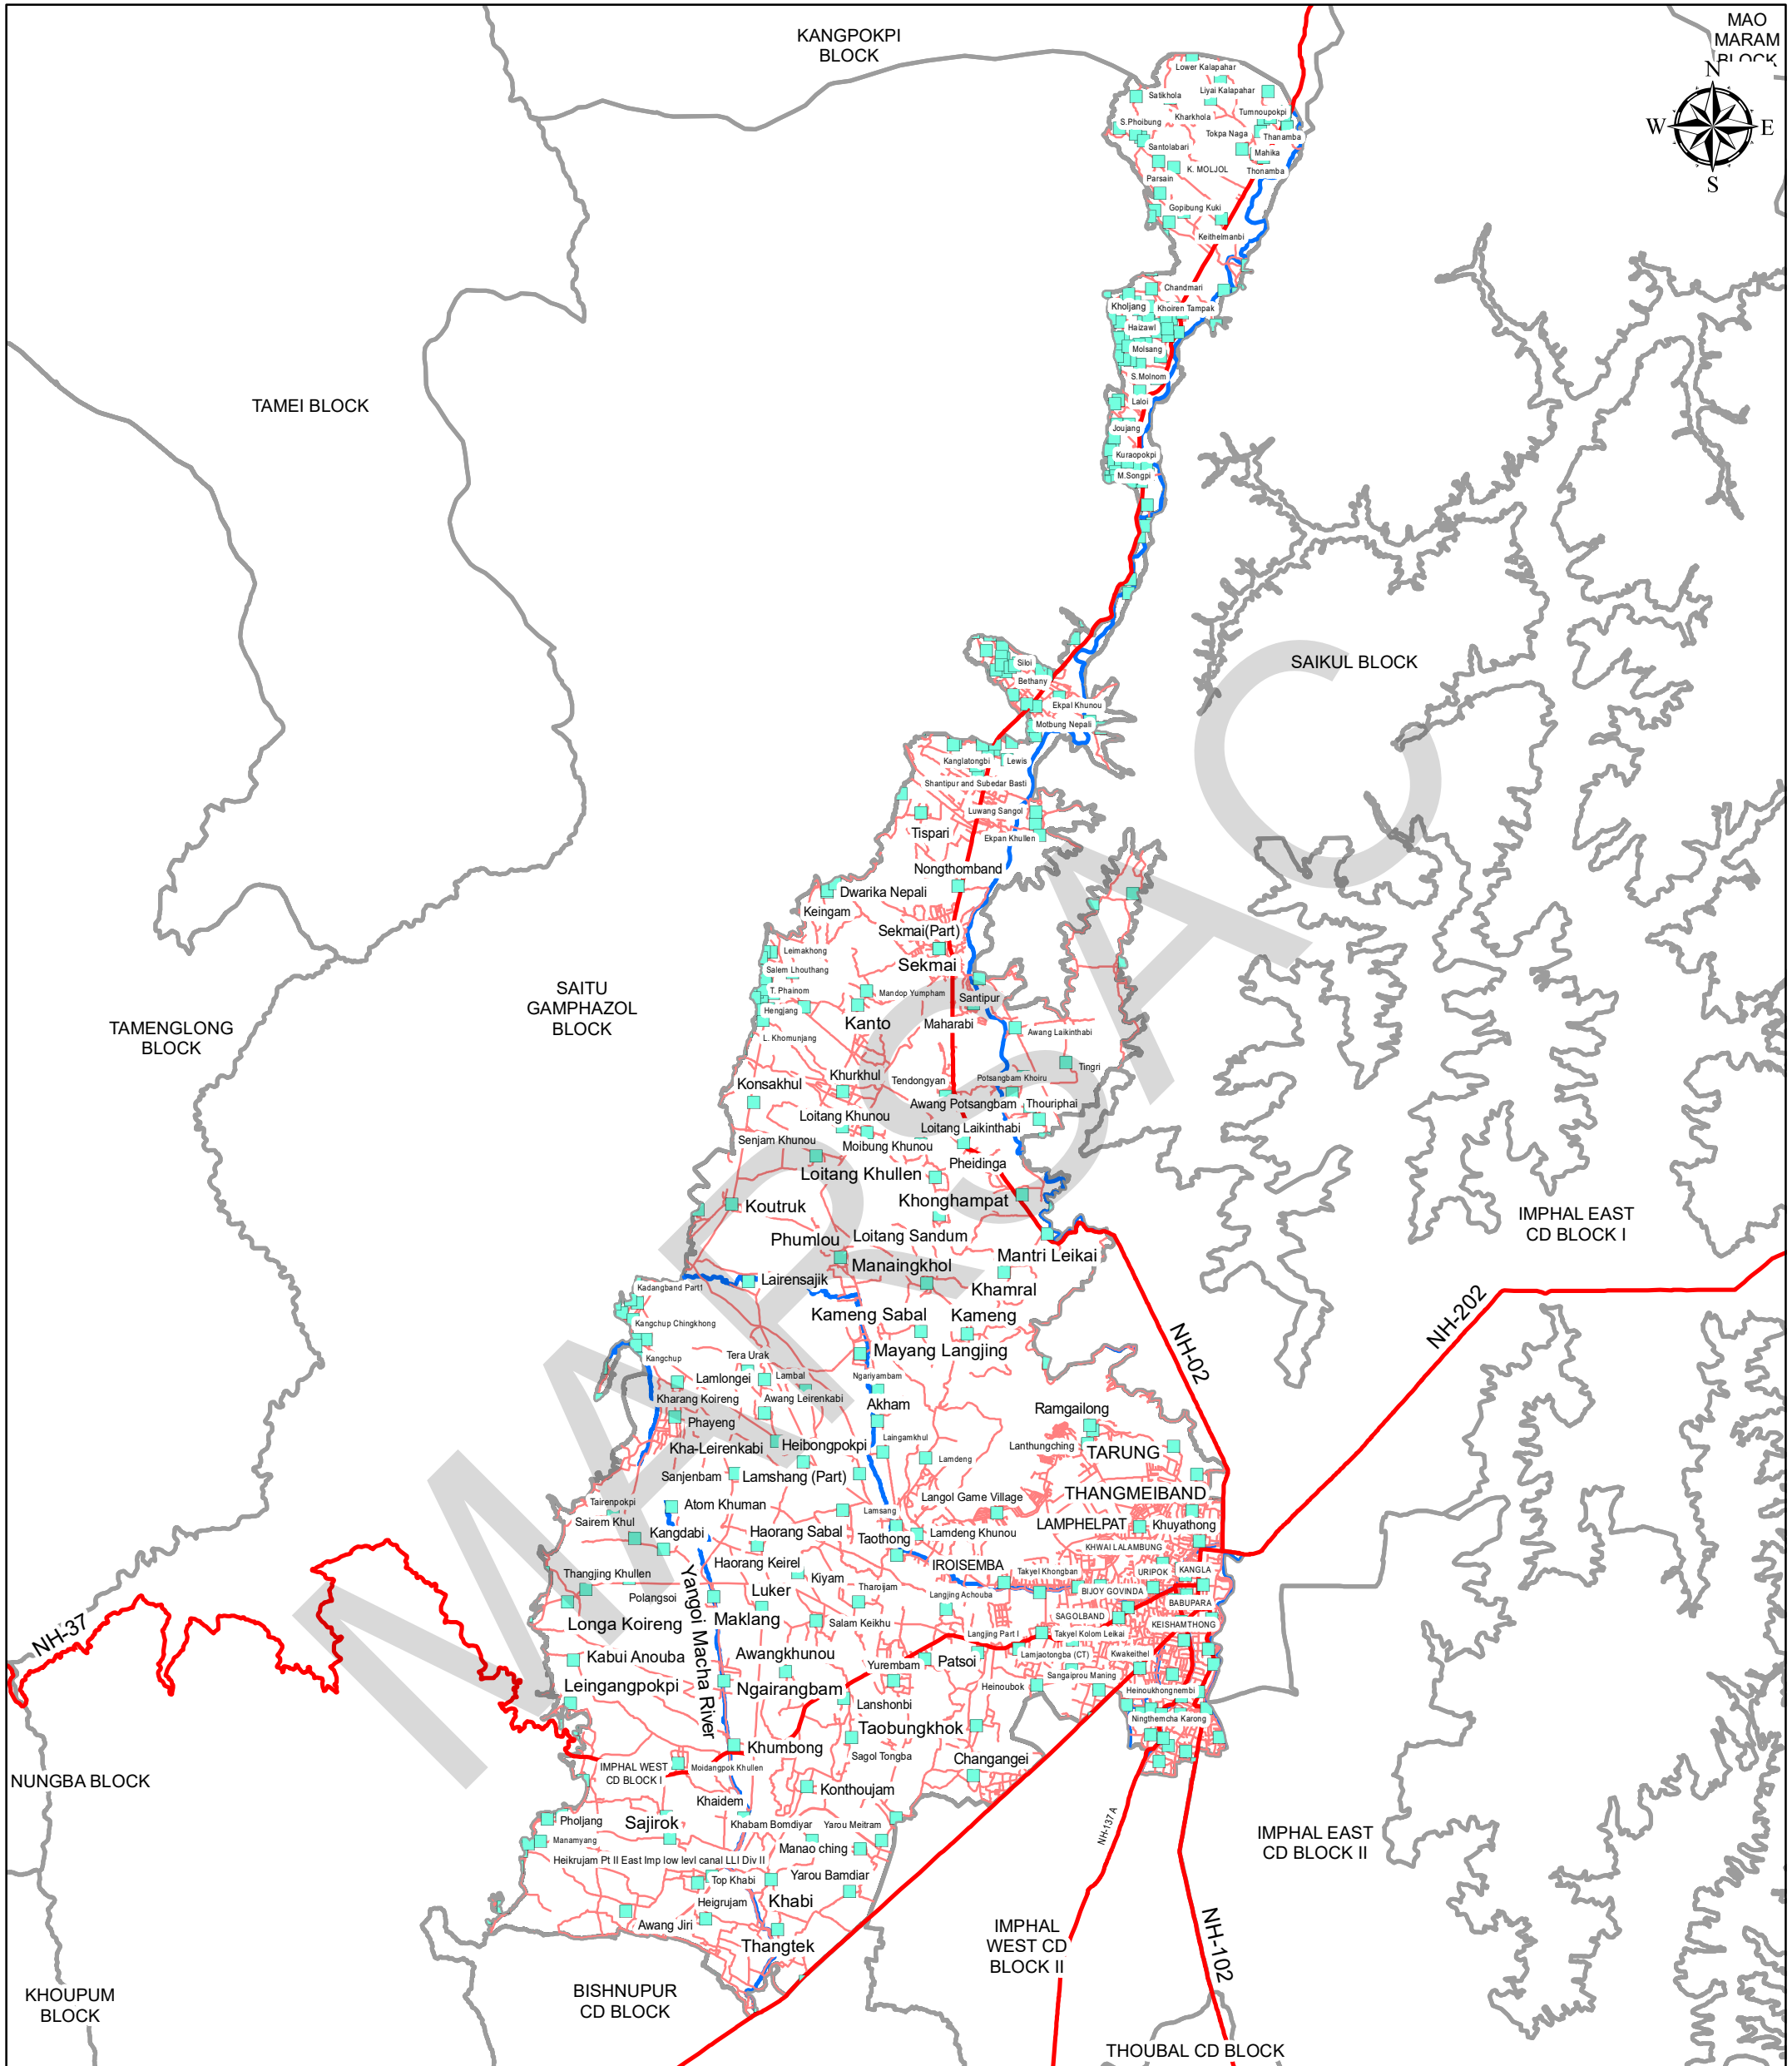

MAP OF IMPHAL WEST CD BLOCK I

INDEX MAP

Legend

- Settlement
- National Highway
- Othe Road
- River
- Block_Boundary