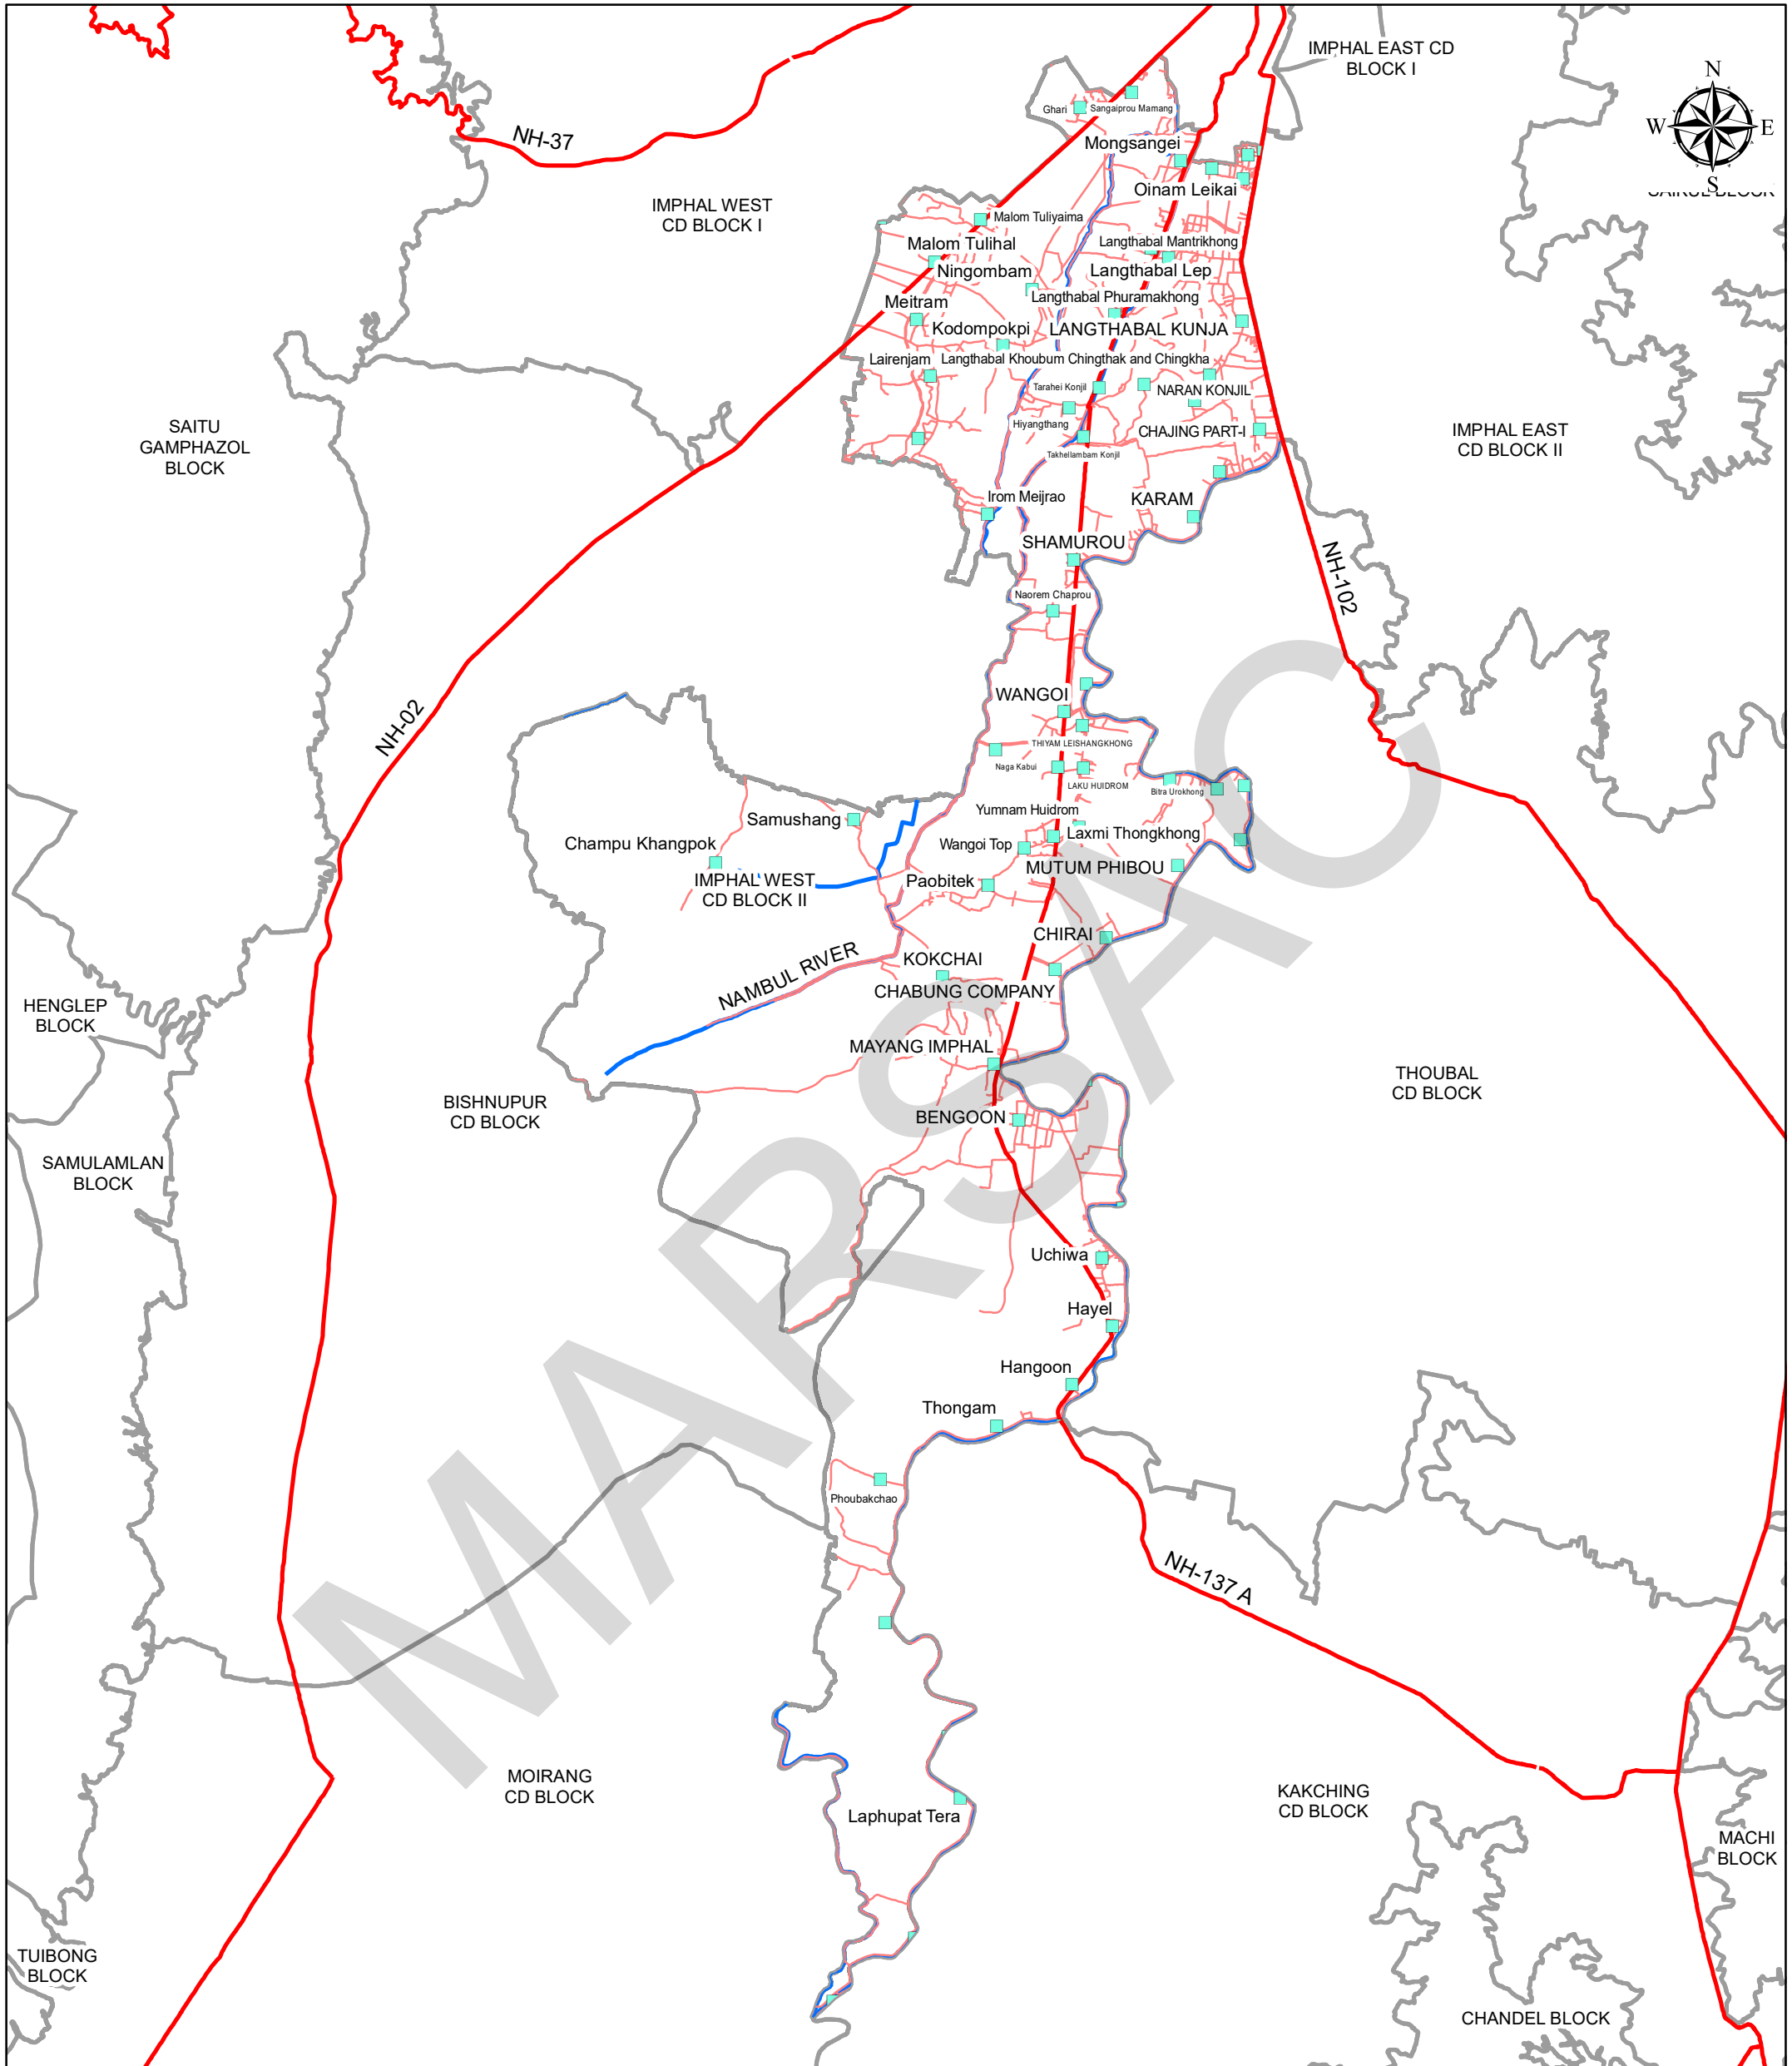

MAP OF IMPHAL WEST CD BLOCK II

INDEX MAP

Legend

- Settlement
- National Highway
- Othe Road
- River
- Block_Boundary