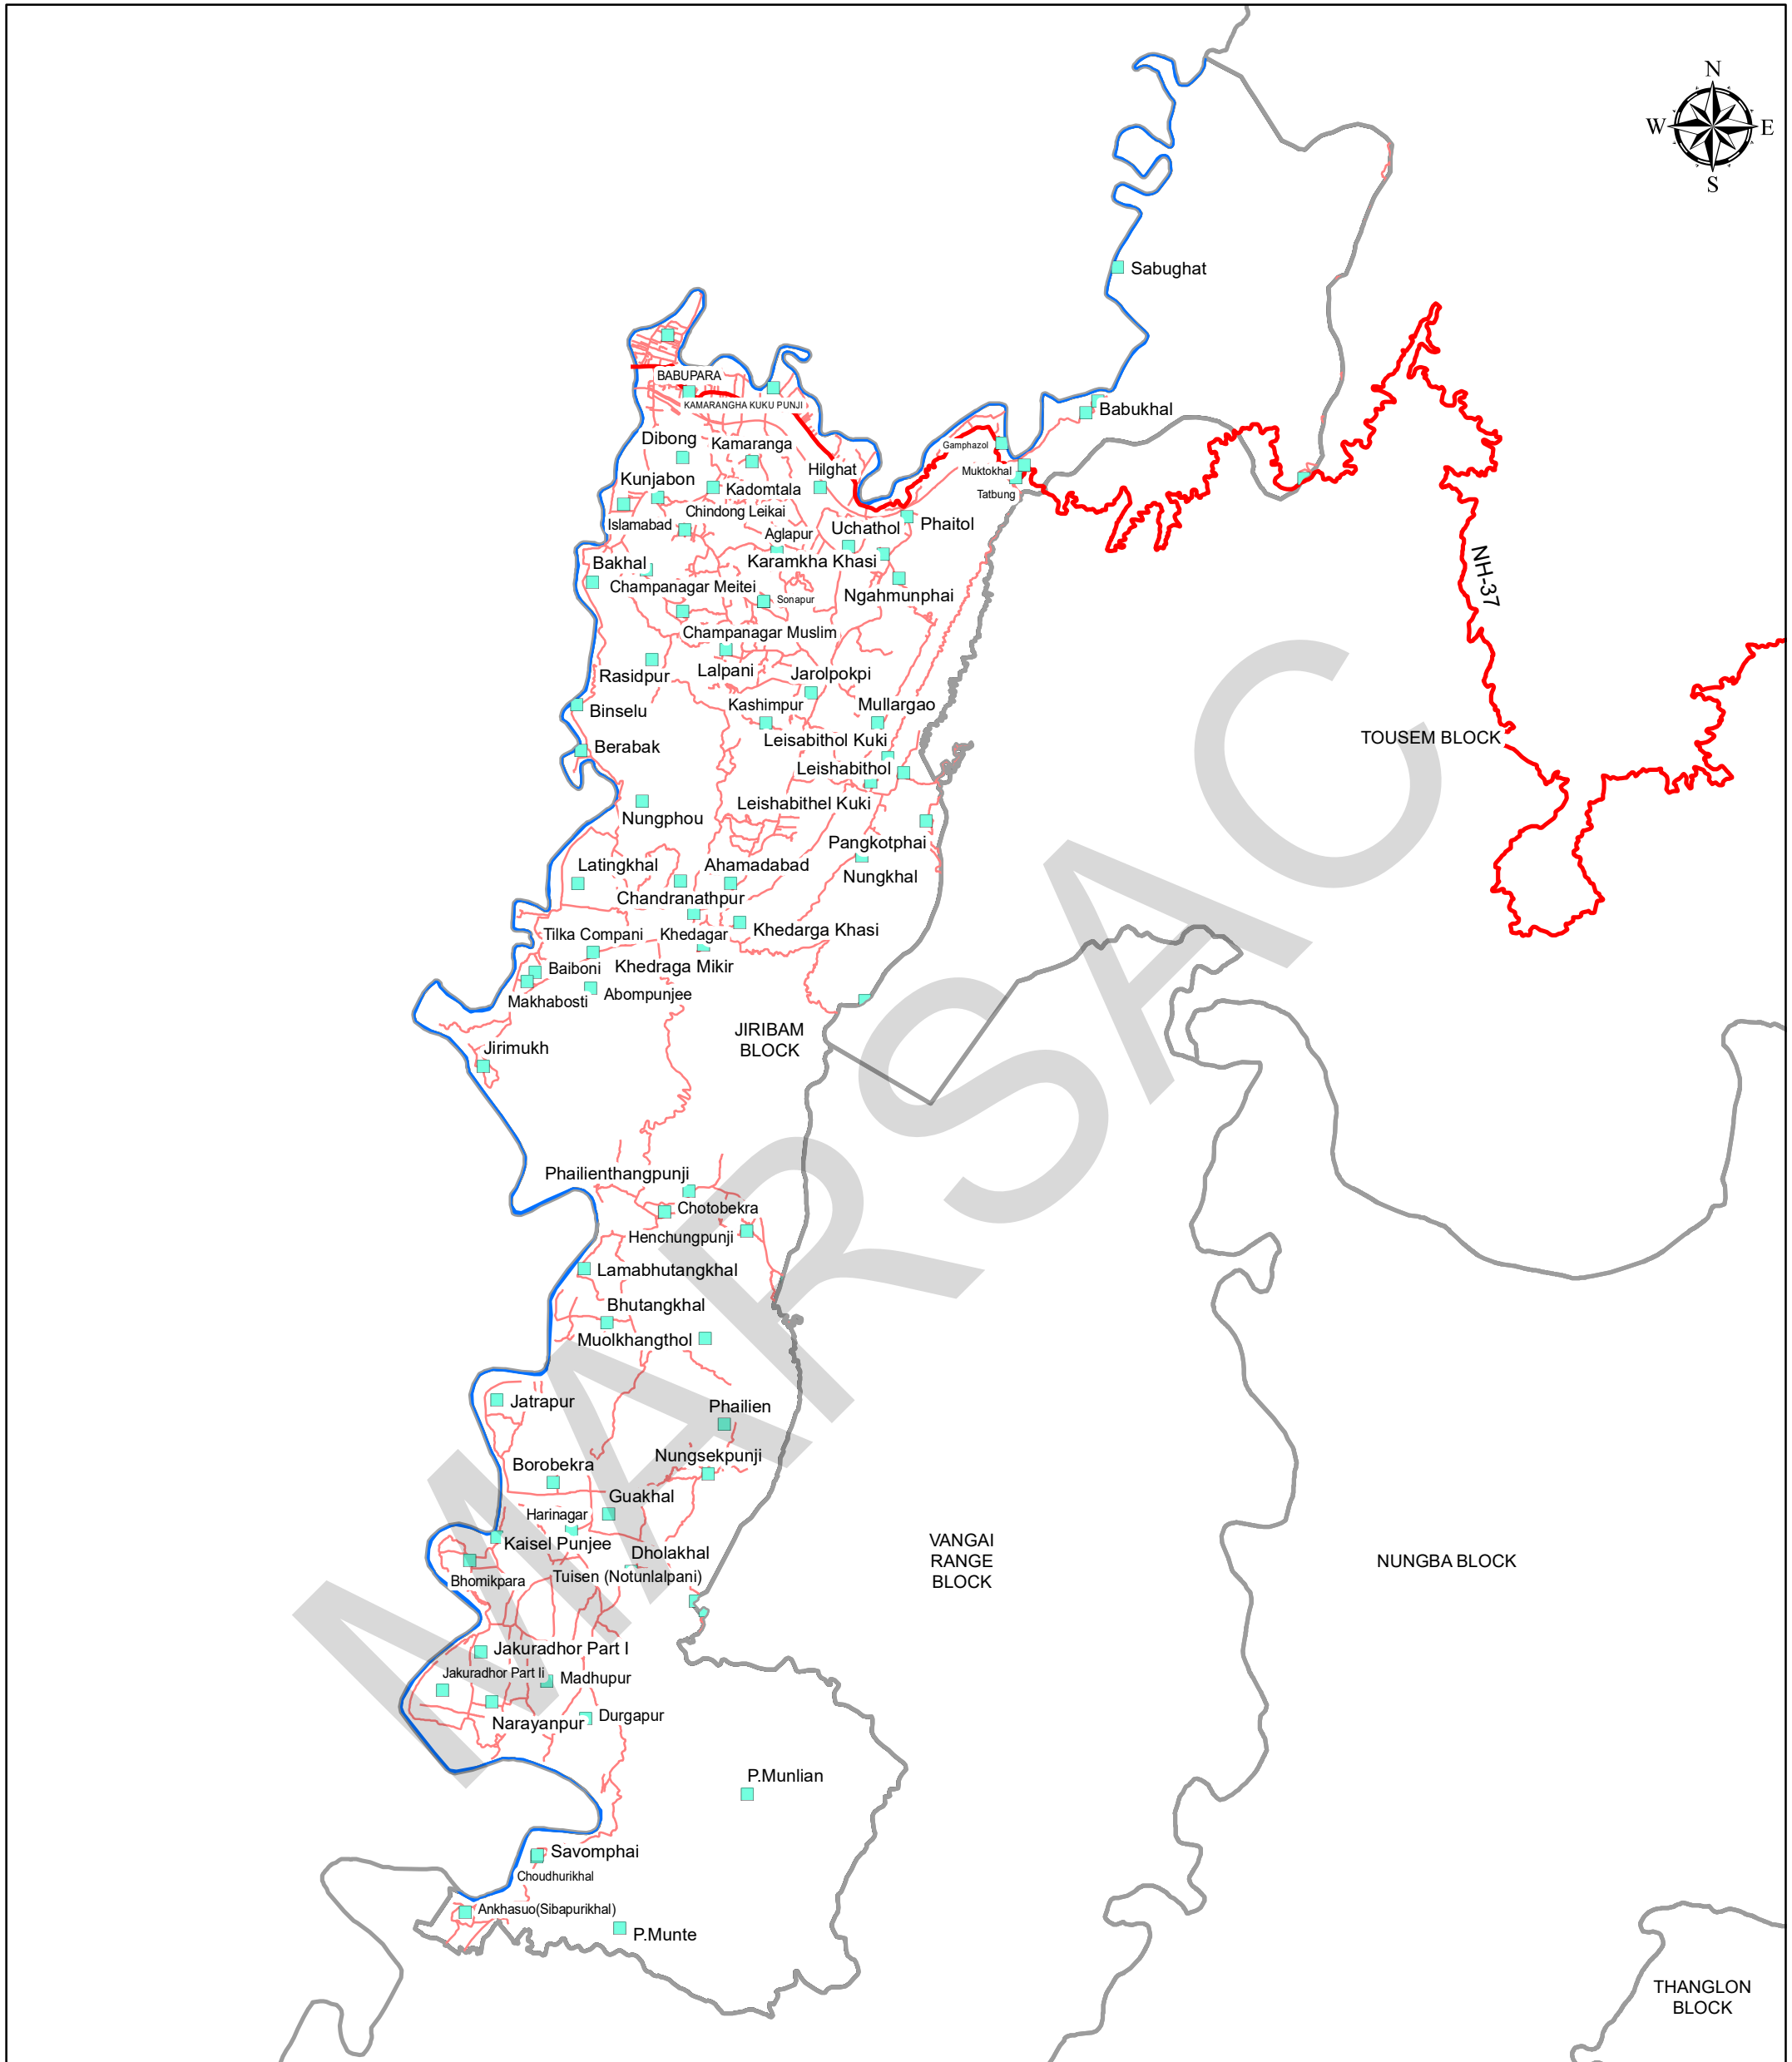

MAP OF JIRIBAM BLOCK

INDEX MAP

Legend

- Settlement
- National Highway
- Othe Road
- River
- Block_Boundary