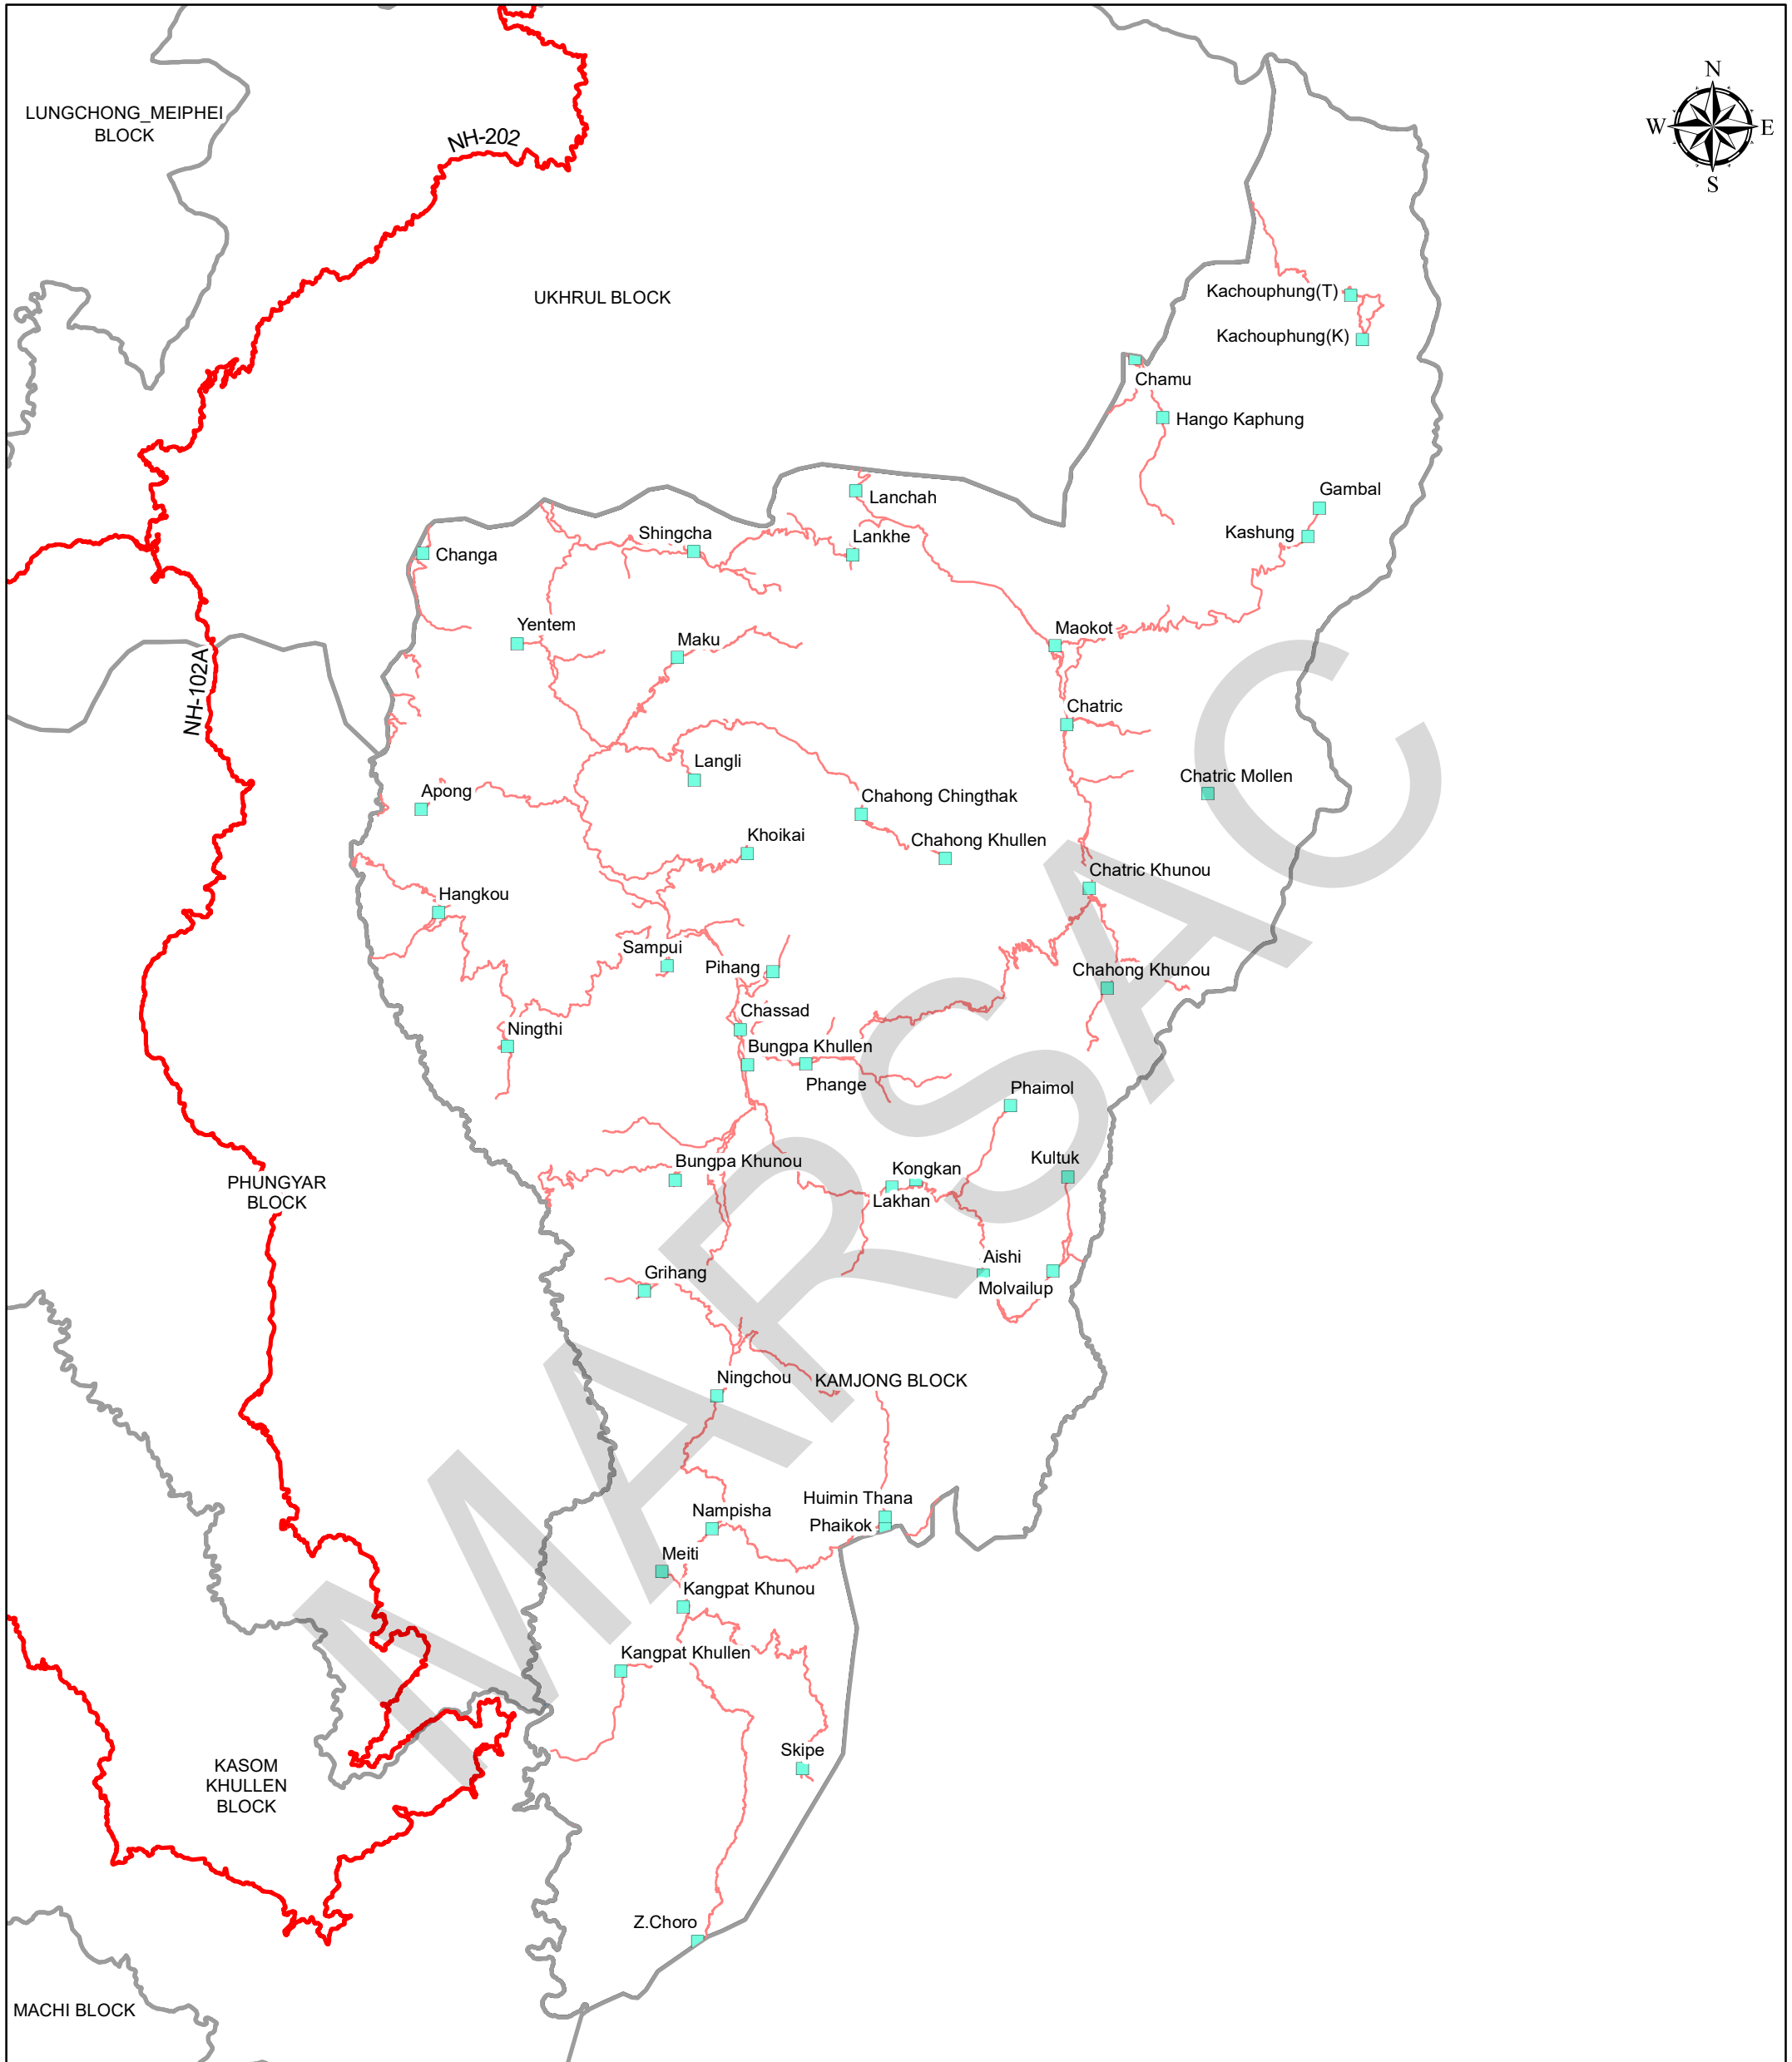

MAP OF KAMJONG BLOCK

INDEX MAP

Legend

- Settlement
- National Highway
- Othe Road
- River
- Block_Boundary