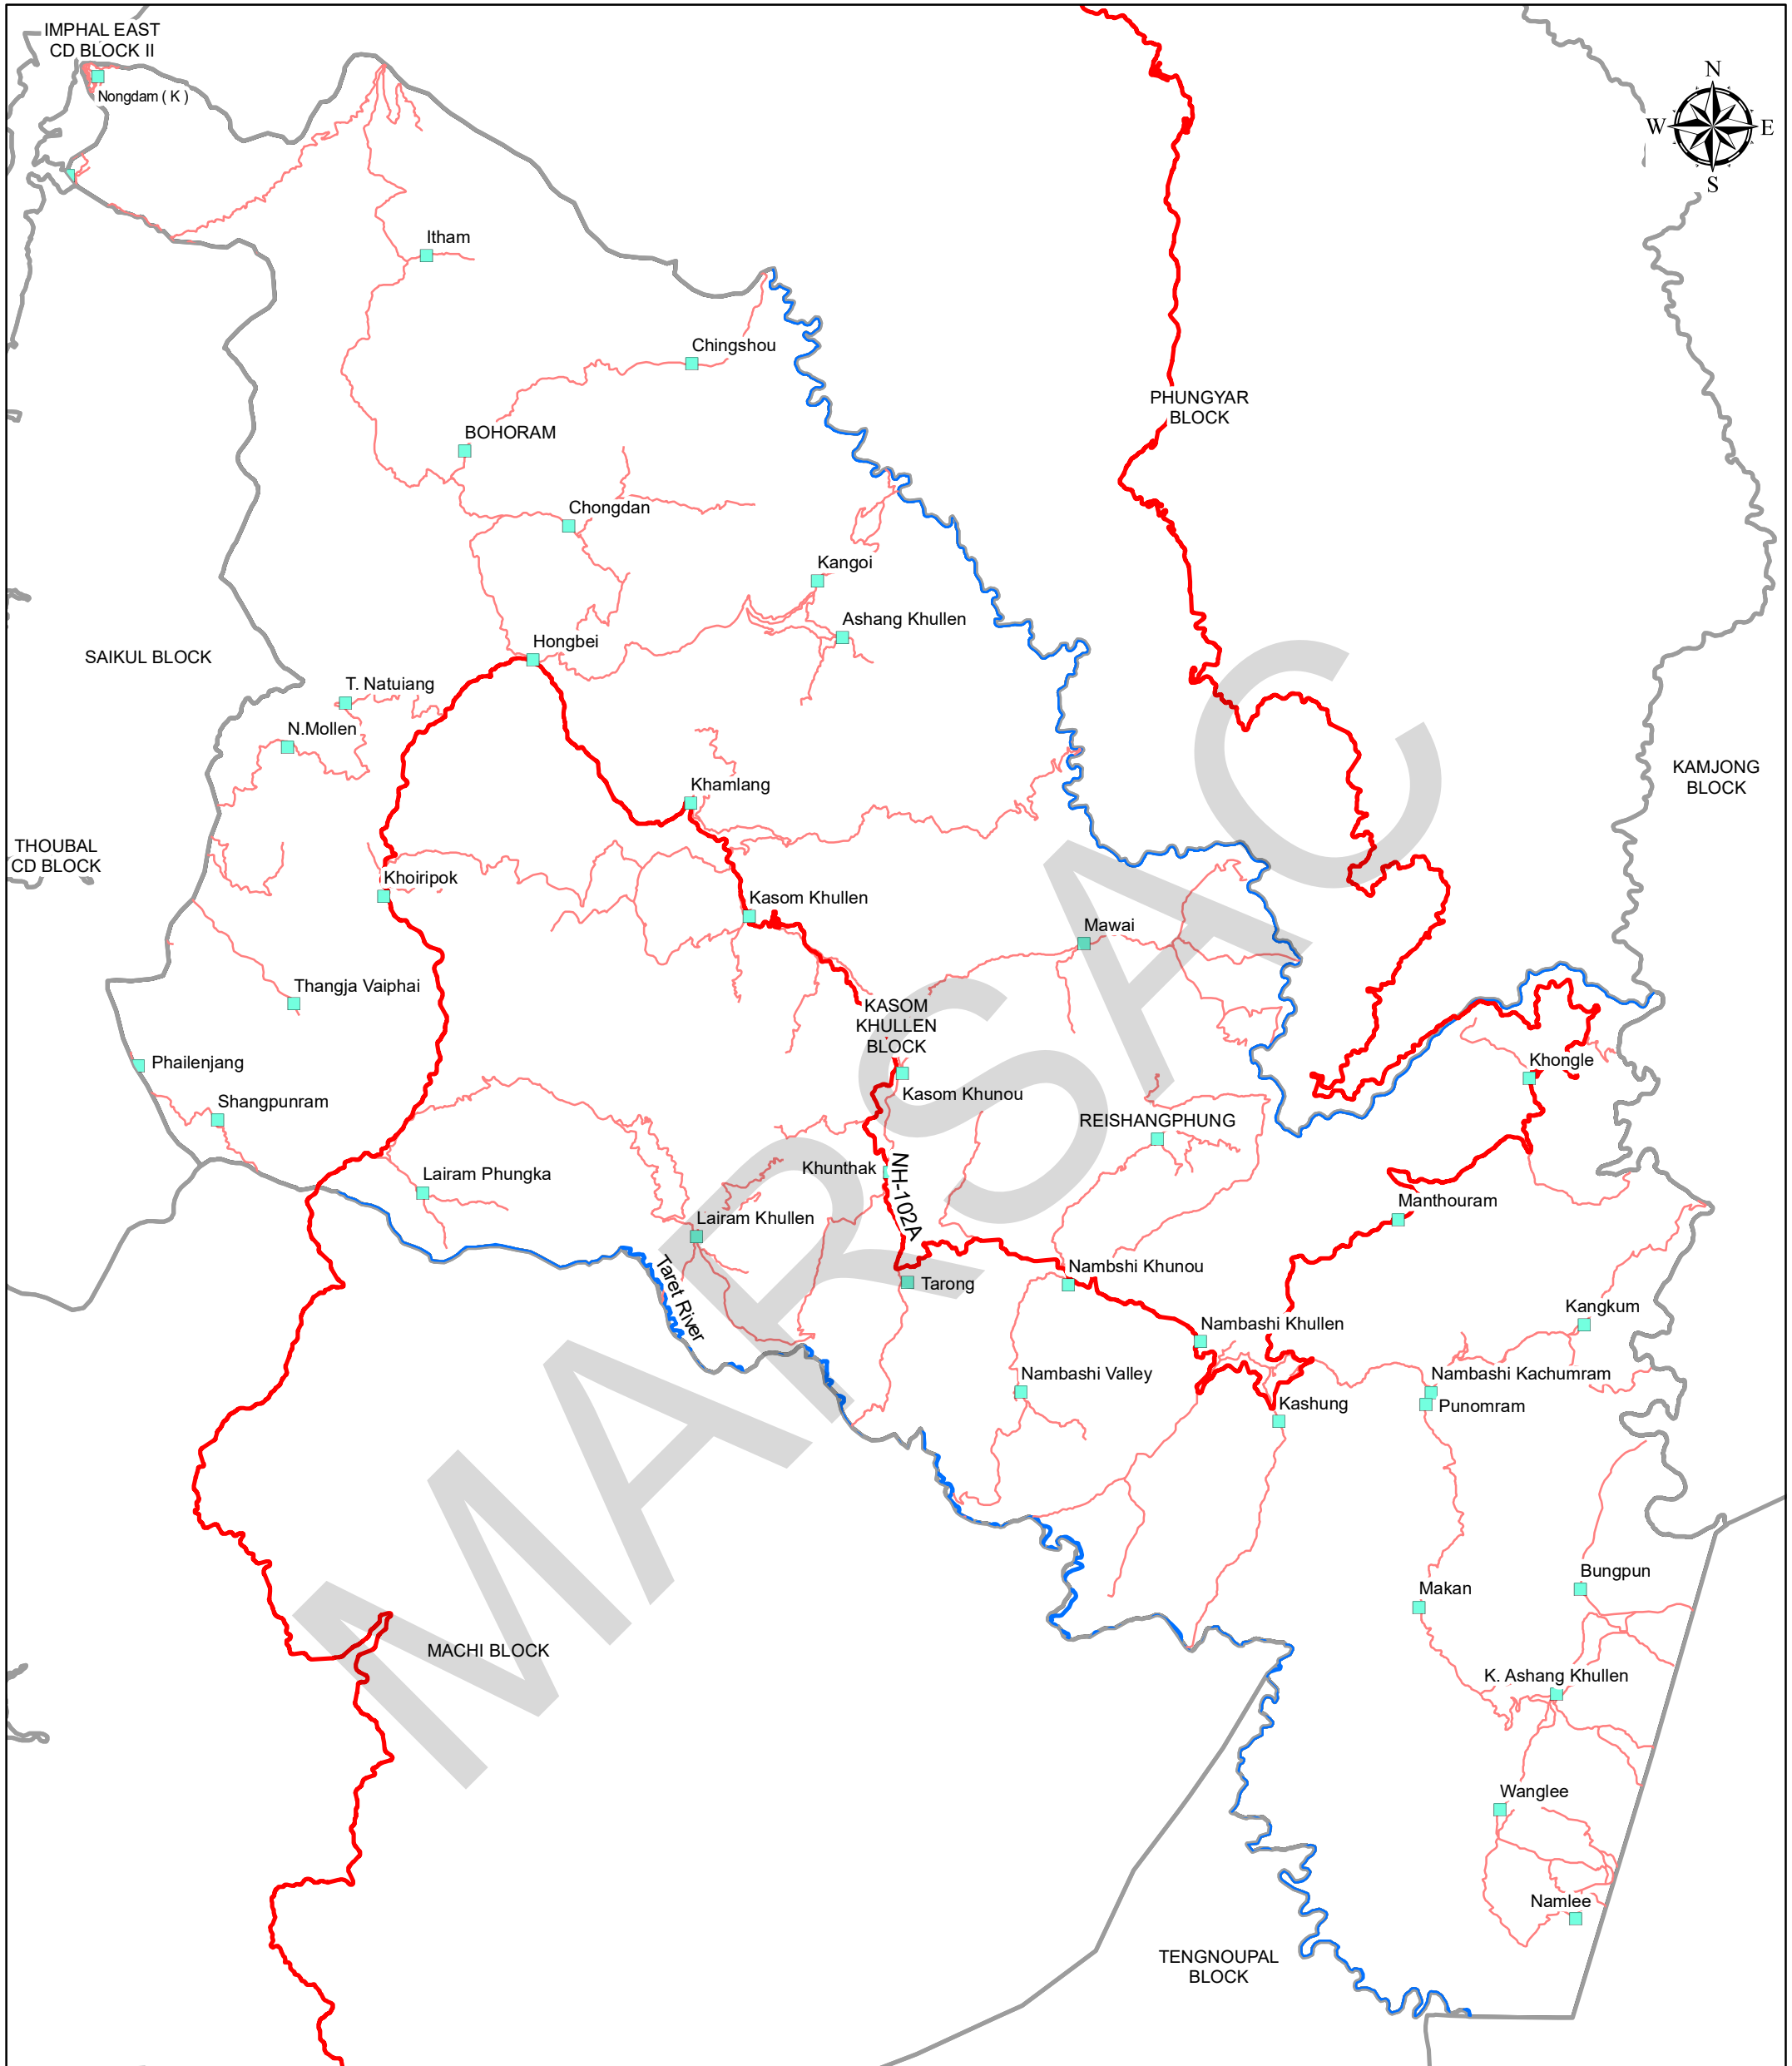

MAP OF KASOM KHULLEN BLOCK

INDEX MAP

Legend

- Settlement
- National Highway
- Othe Road
- River
- Block_Boundary