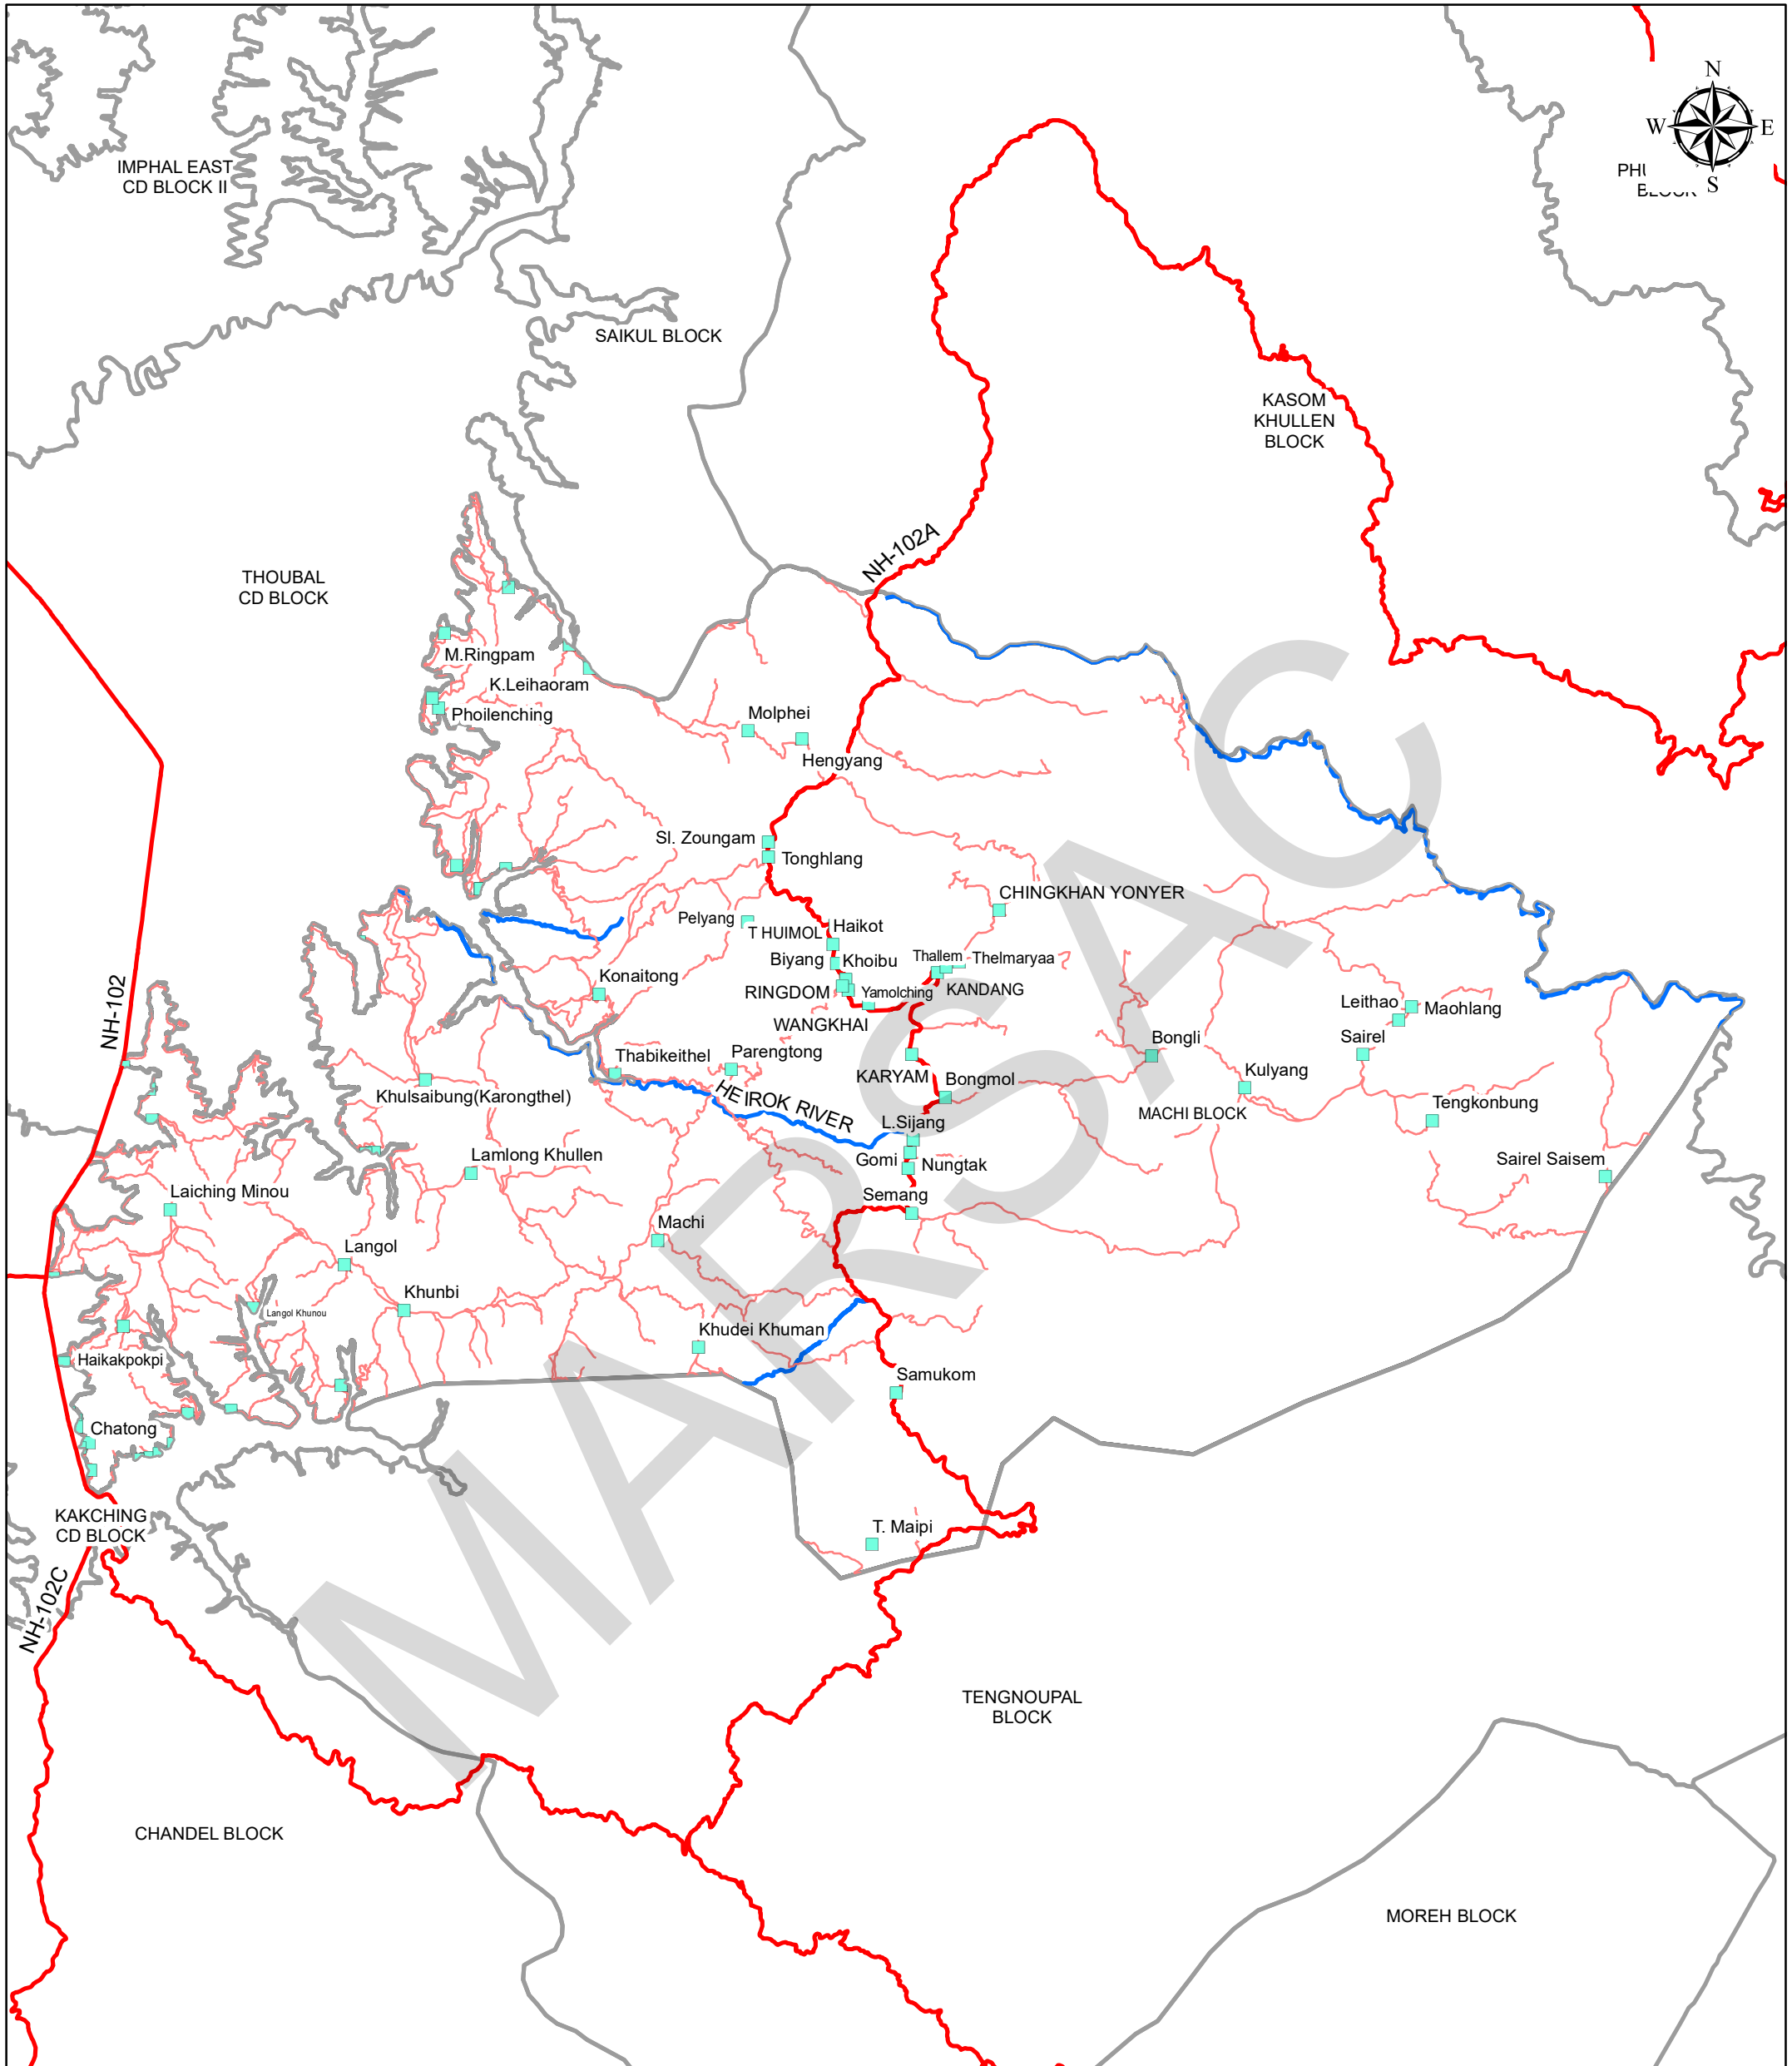

MAP OF MACHI BLOCK

Legend

- Settlement
- National Highway
- Othe Road
- River
- Block_Boundary