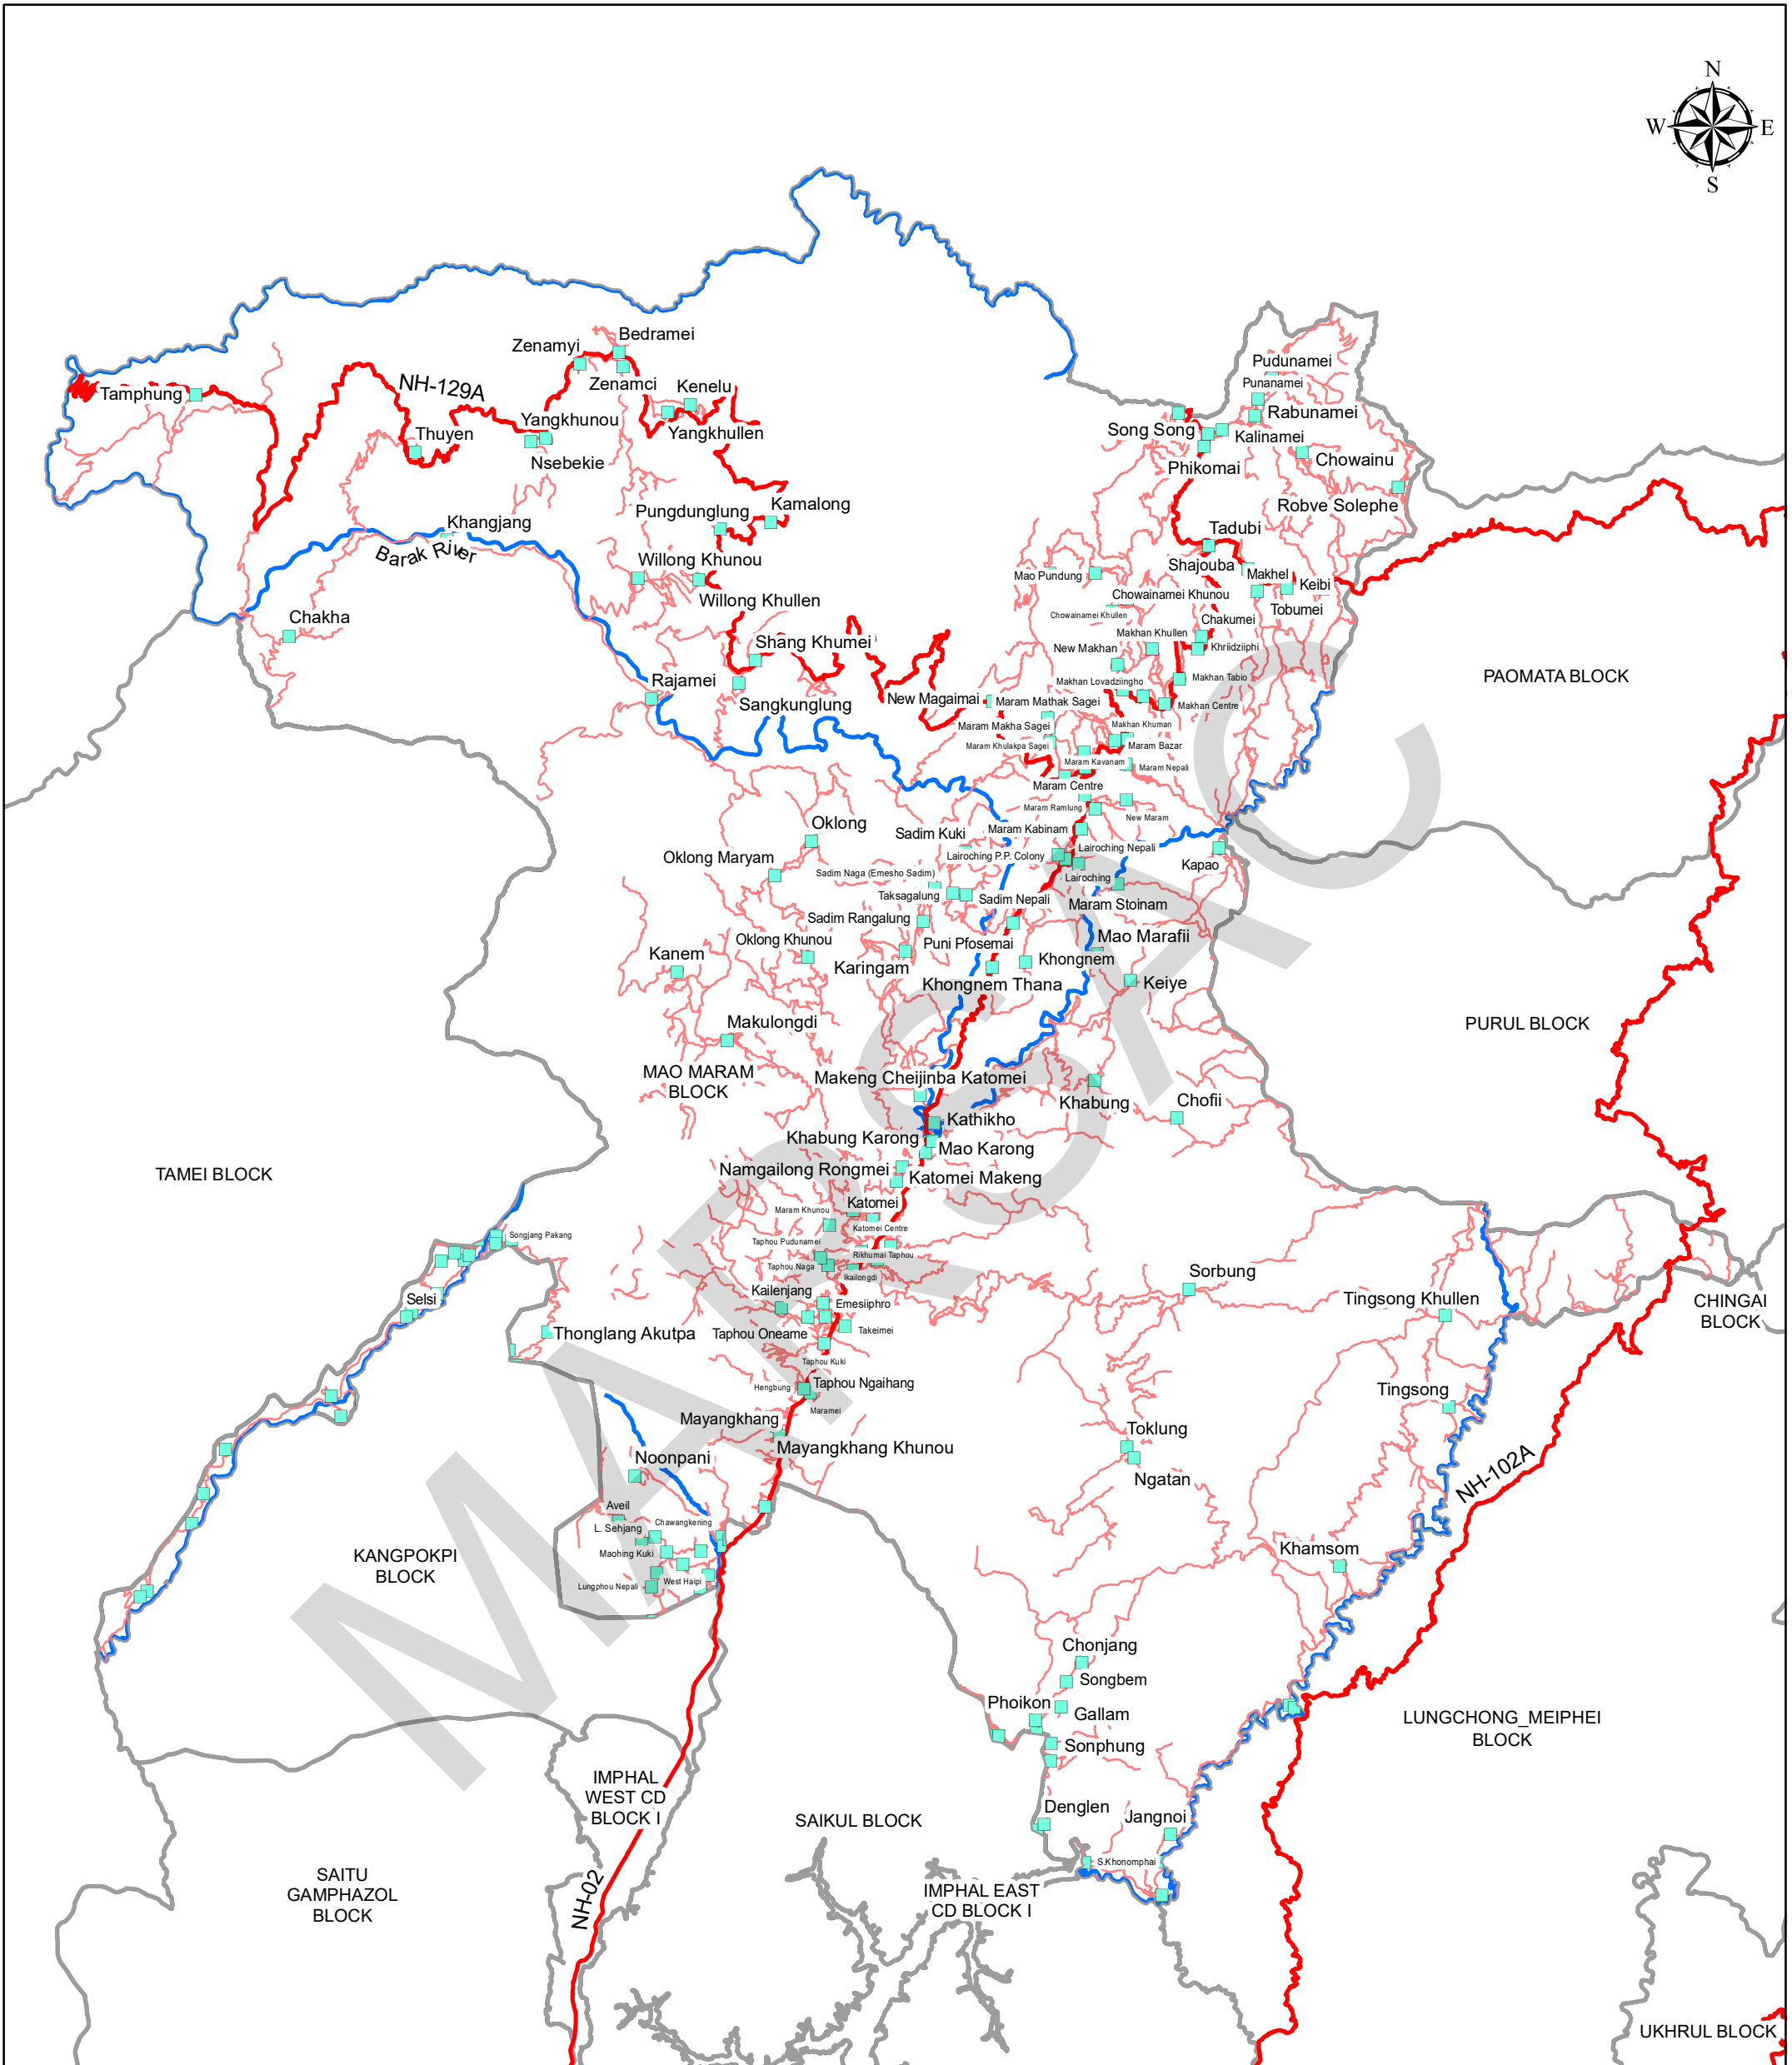

MAP OF MAO MARAM BLOCK

Legend

- Settlement
- National Highway
- Othe Road
- River
- Block_Boundary