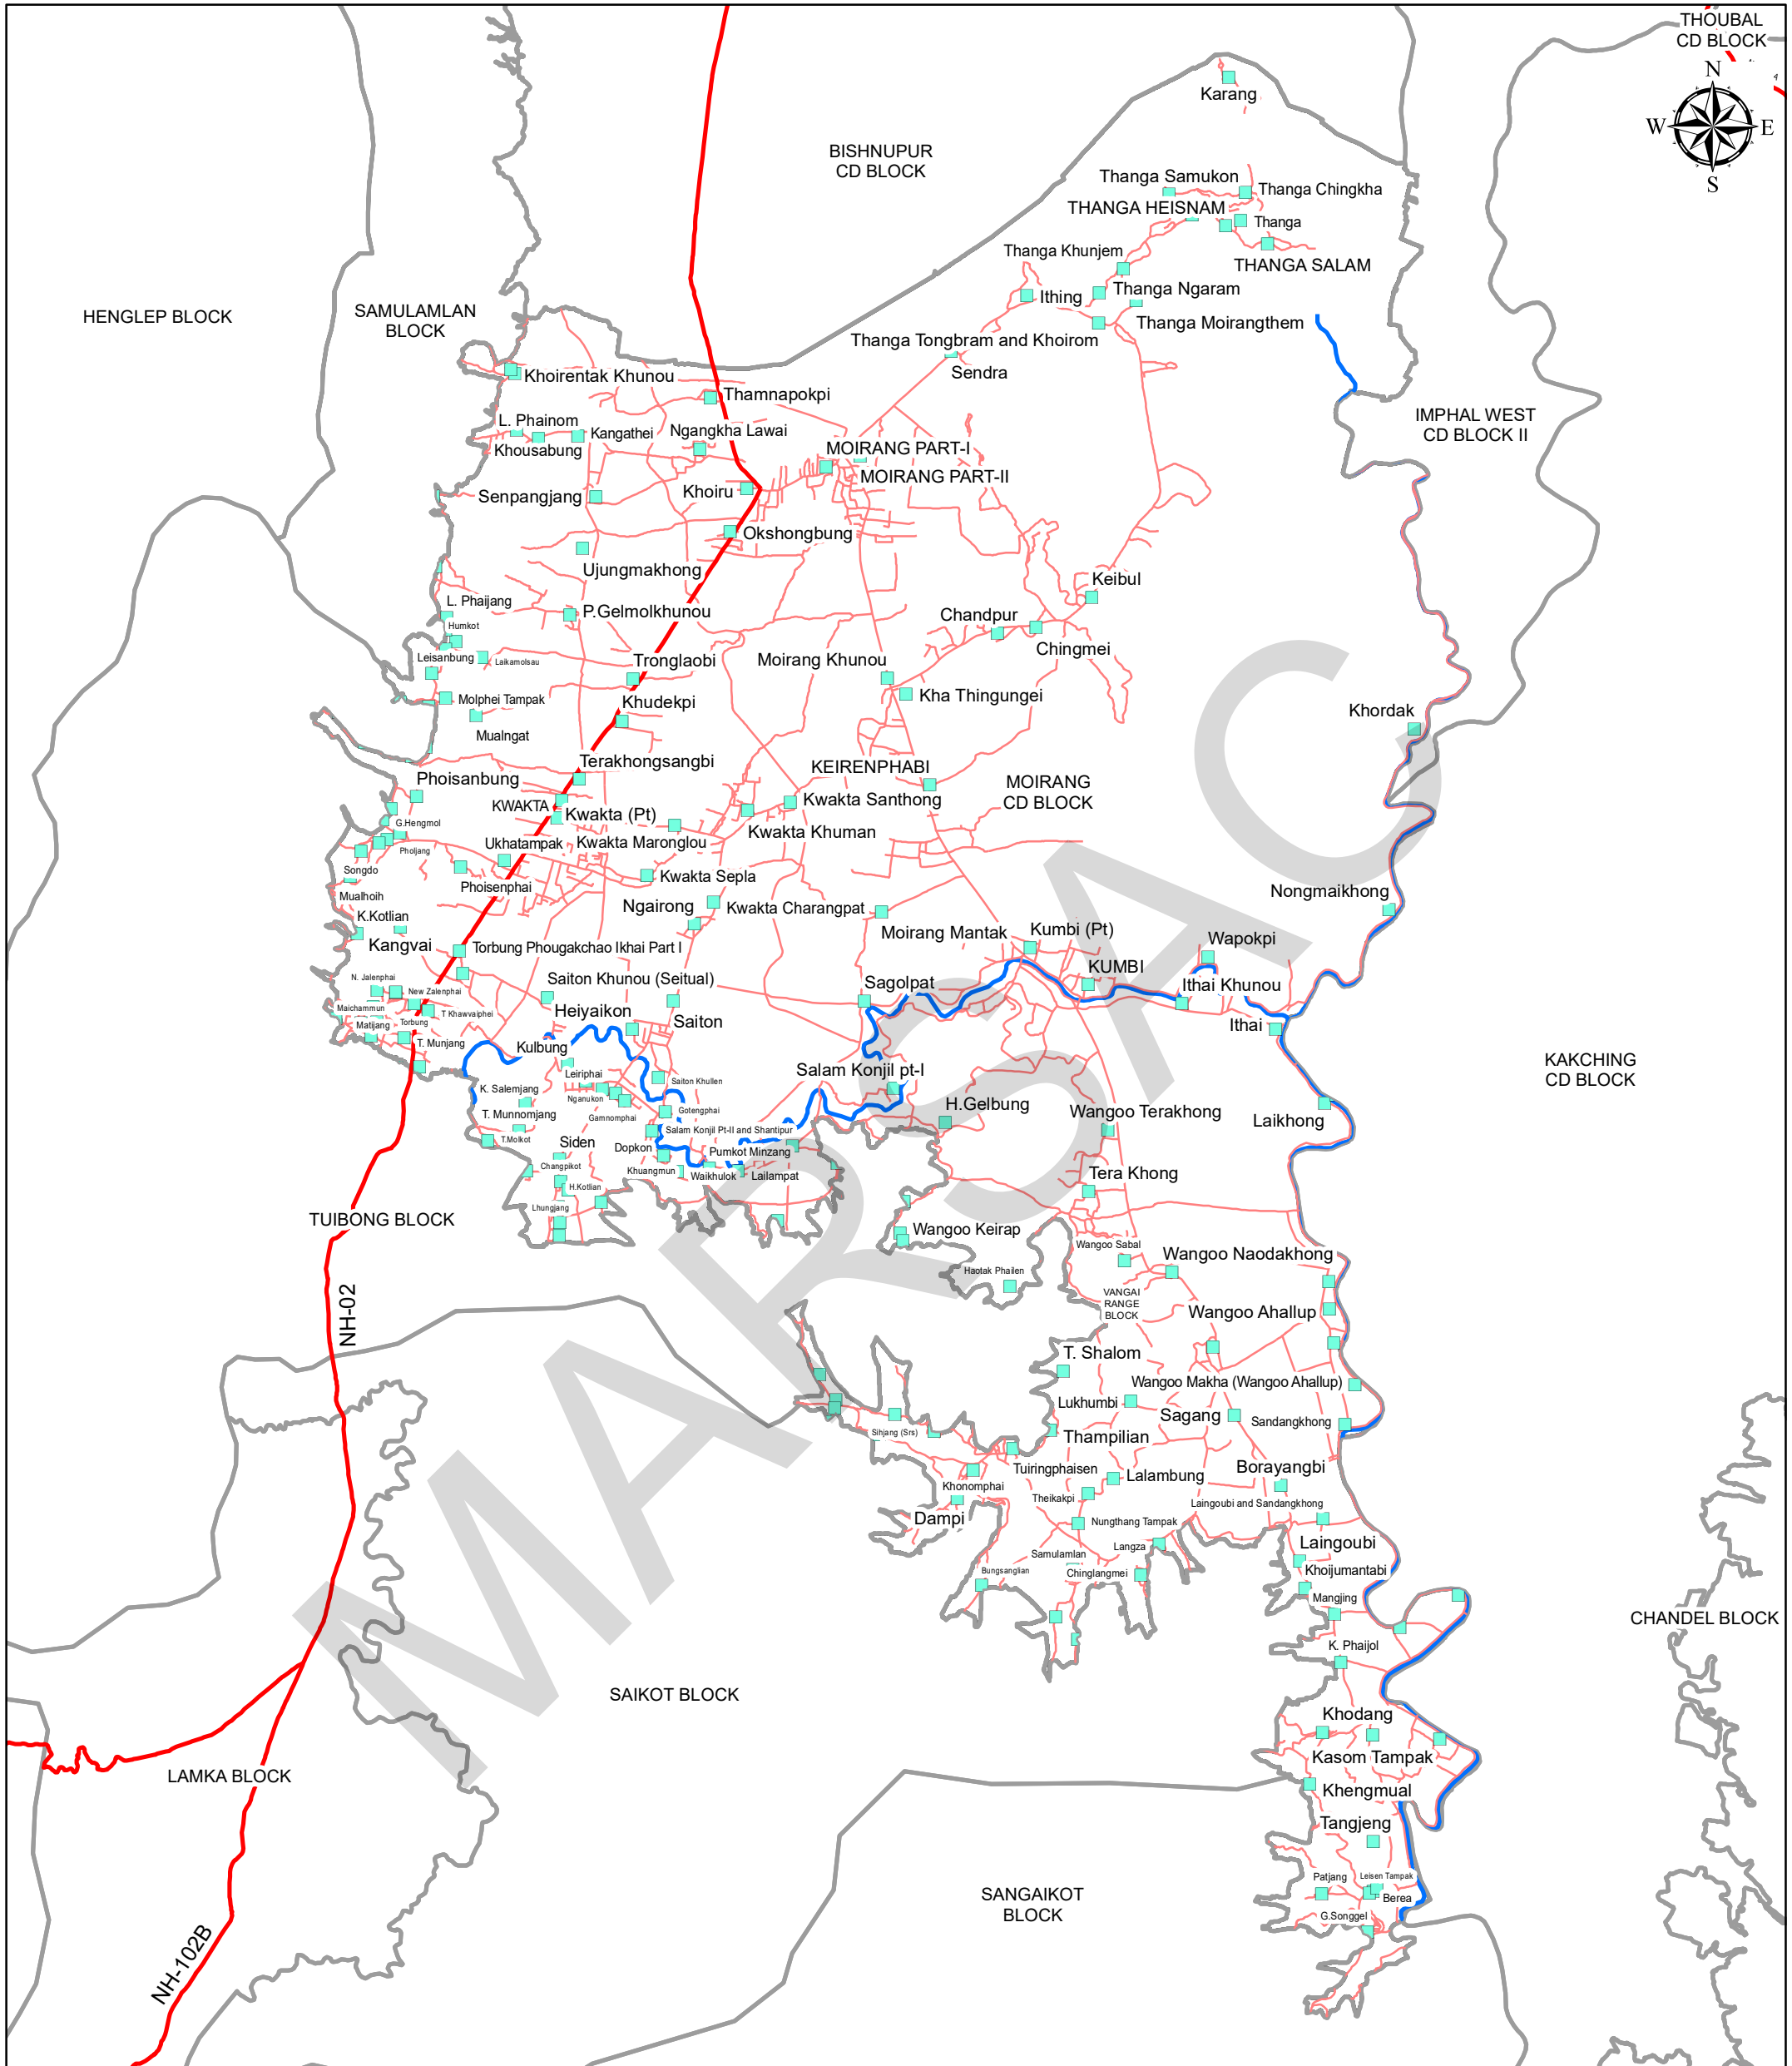

MAP OF MOIRANG CD BLOCK

INDEX MAP

Legend

- Settlement
- National Highway
- Othe Road
- River
- Block_Boundary