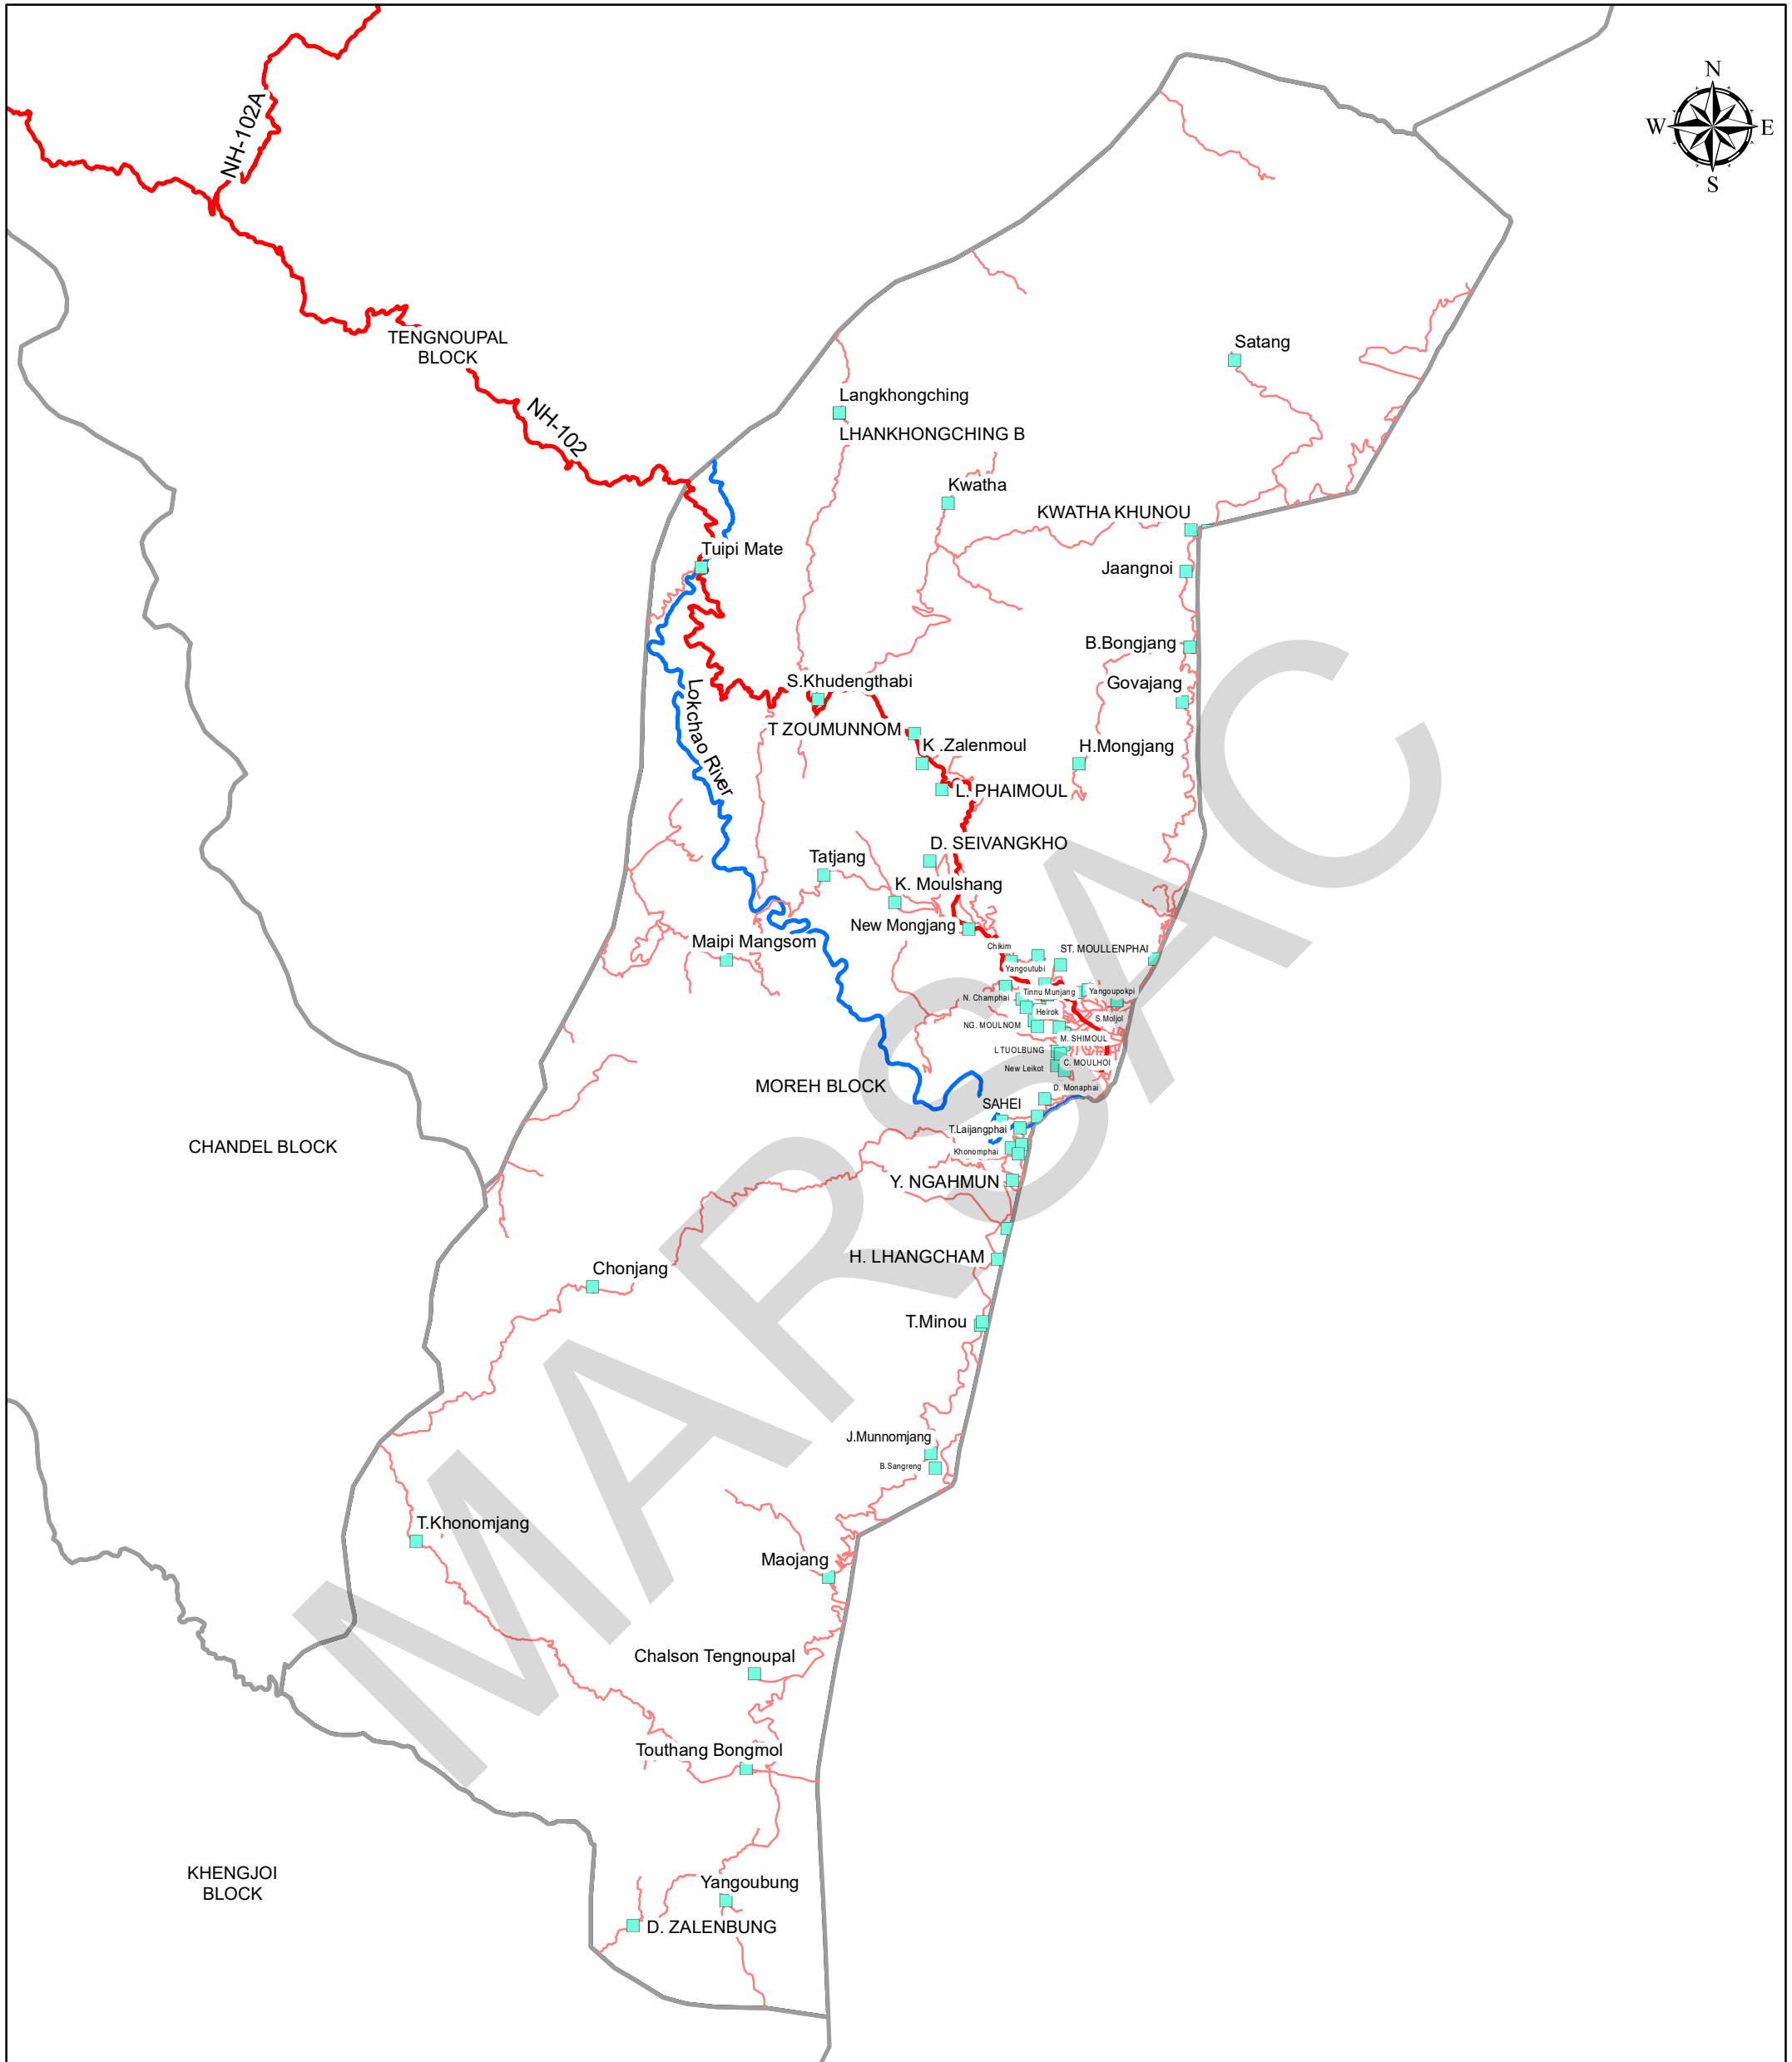

MAP OF MOREH BLOCK

INDEX MAP

Legend

- Settlement
- National Highway
- Othe Road
- River
- Block_Boundary