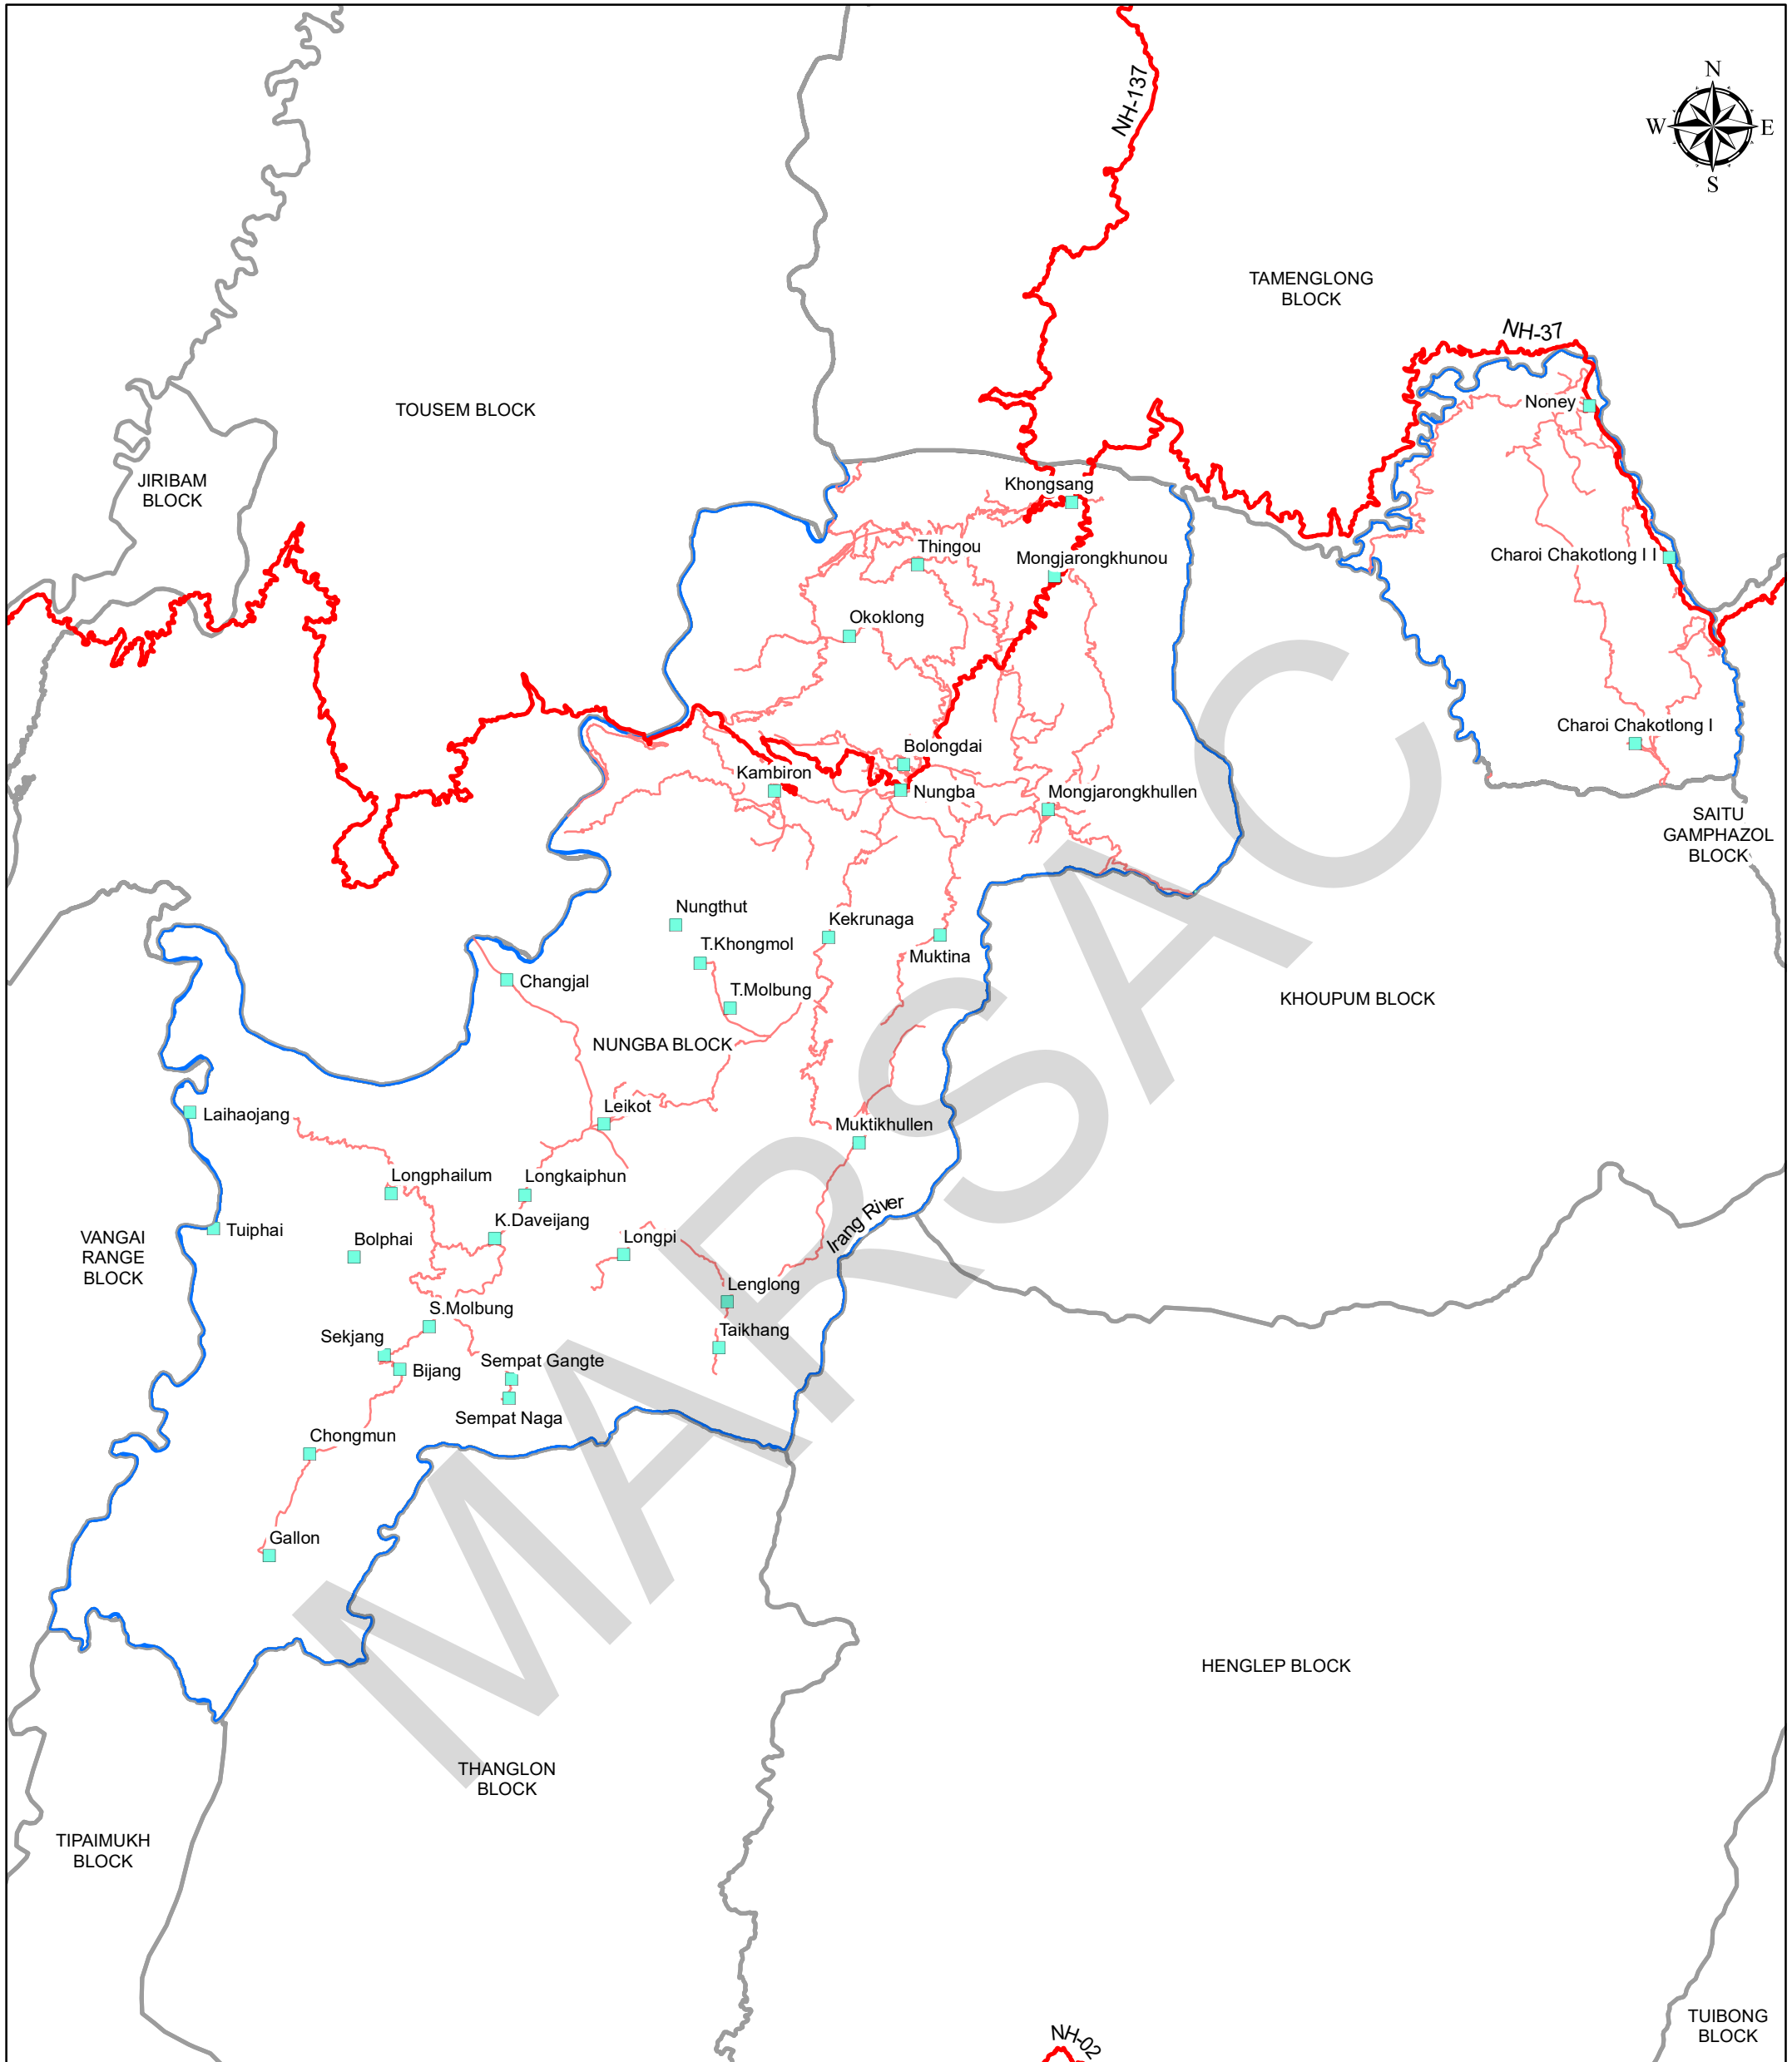

MAP OF NUNGBA BLOCK

INDEX MAP

Legend

- Settlement
- National Highway
- Othe Road
- River
- Block_Boundary