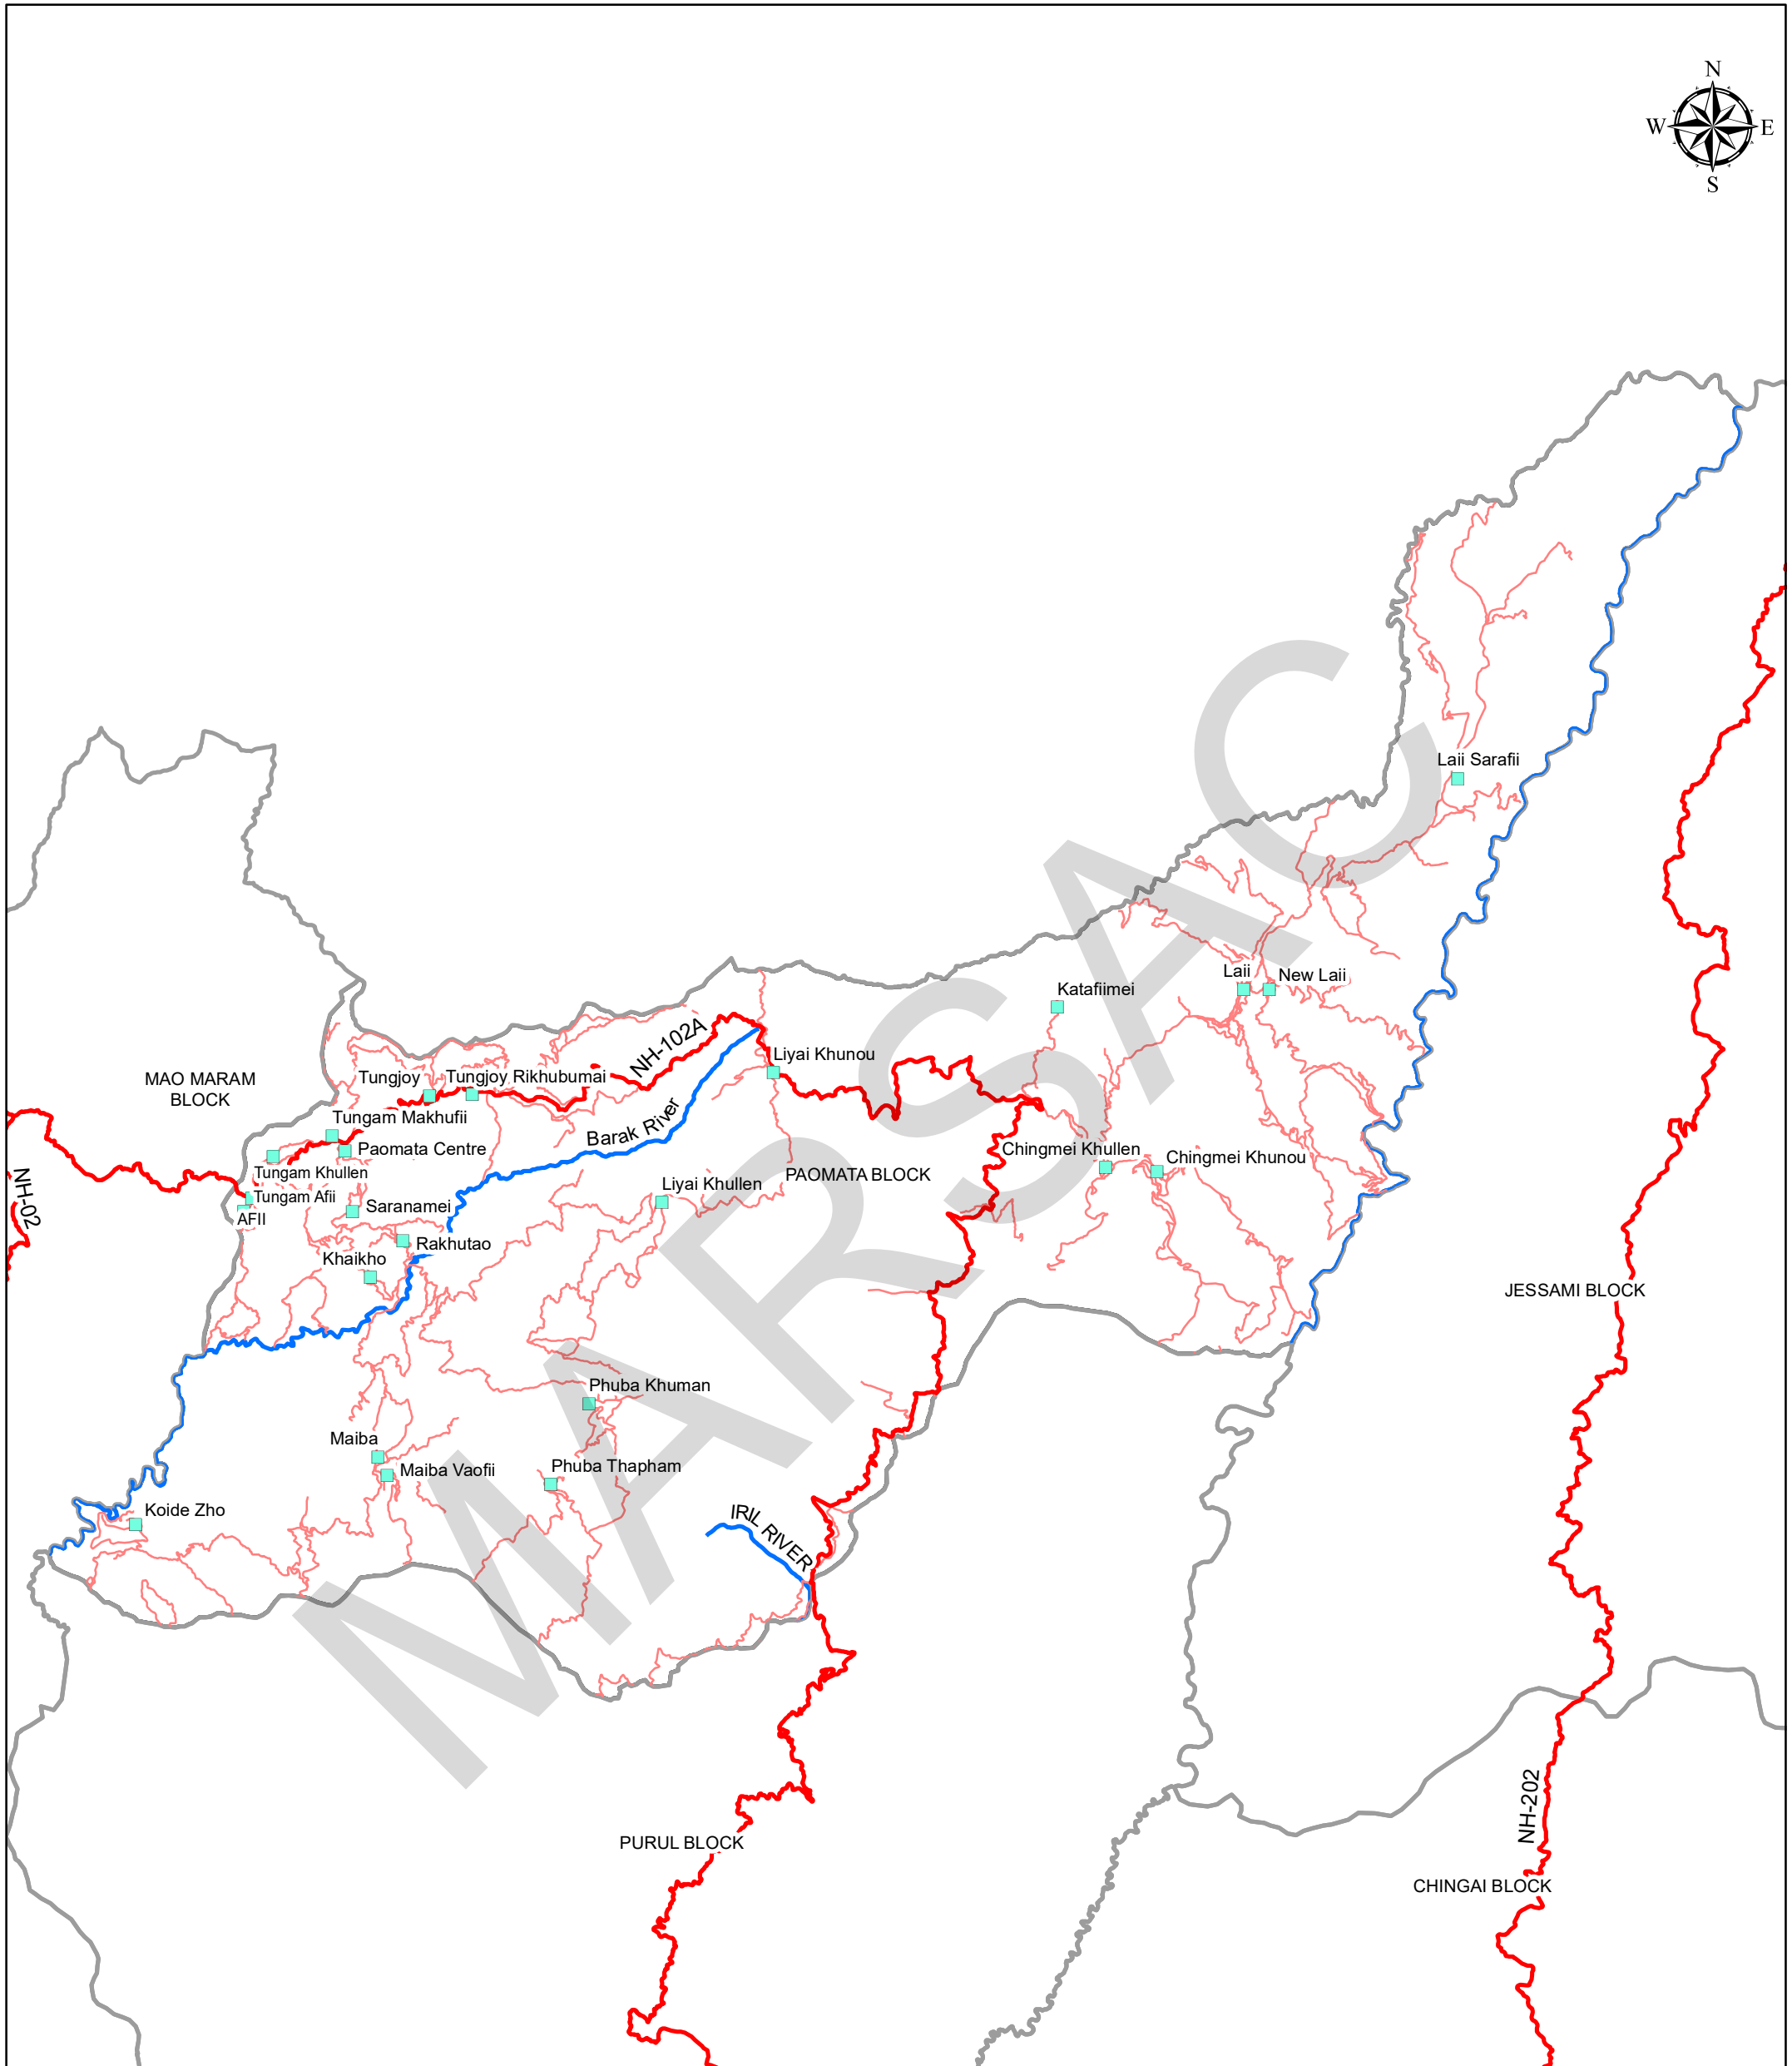

# MAP OF PAOMATA BLOCK

## Legend

- Settlement
- National Highway
- Othe Road
- River
- Block\_Boundary