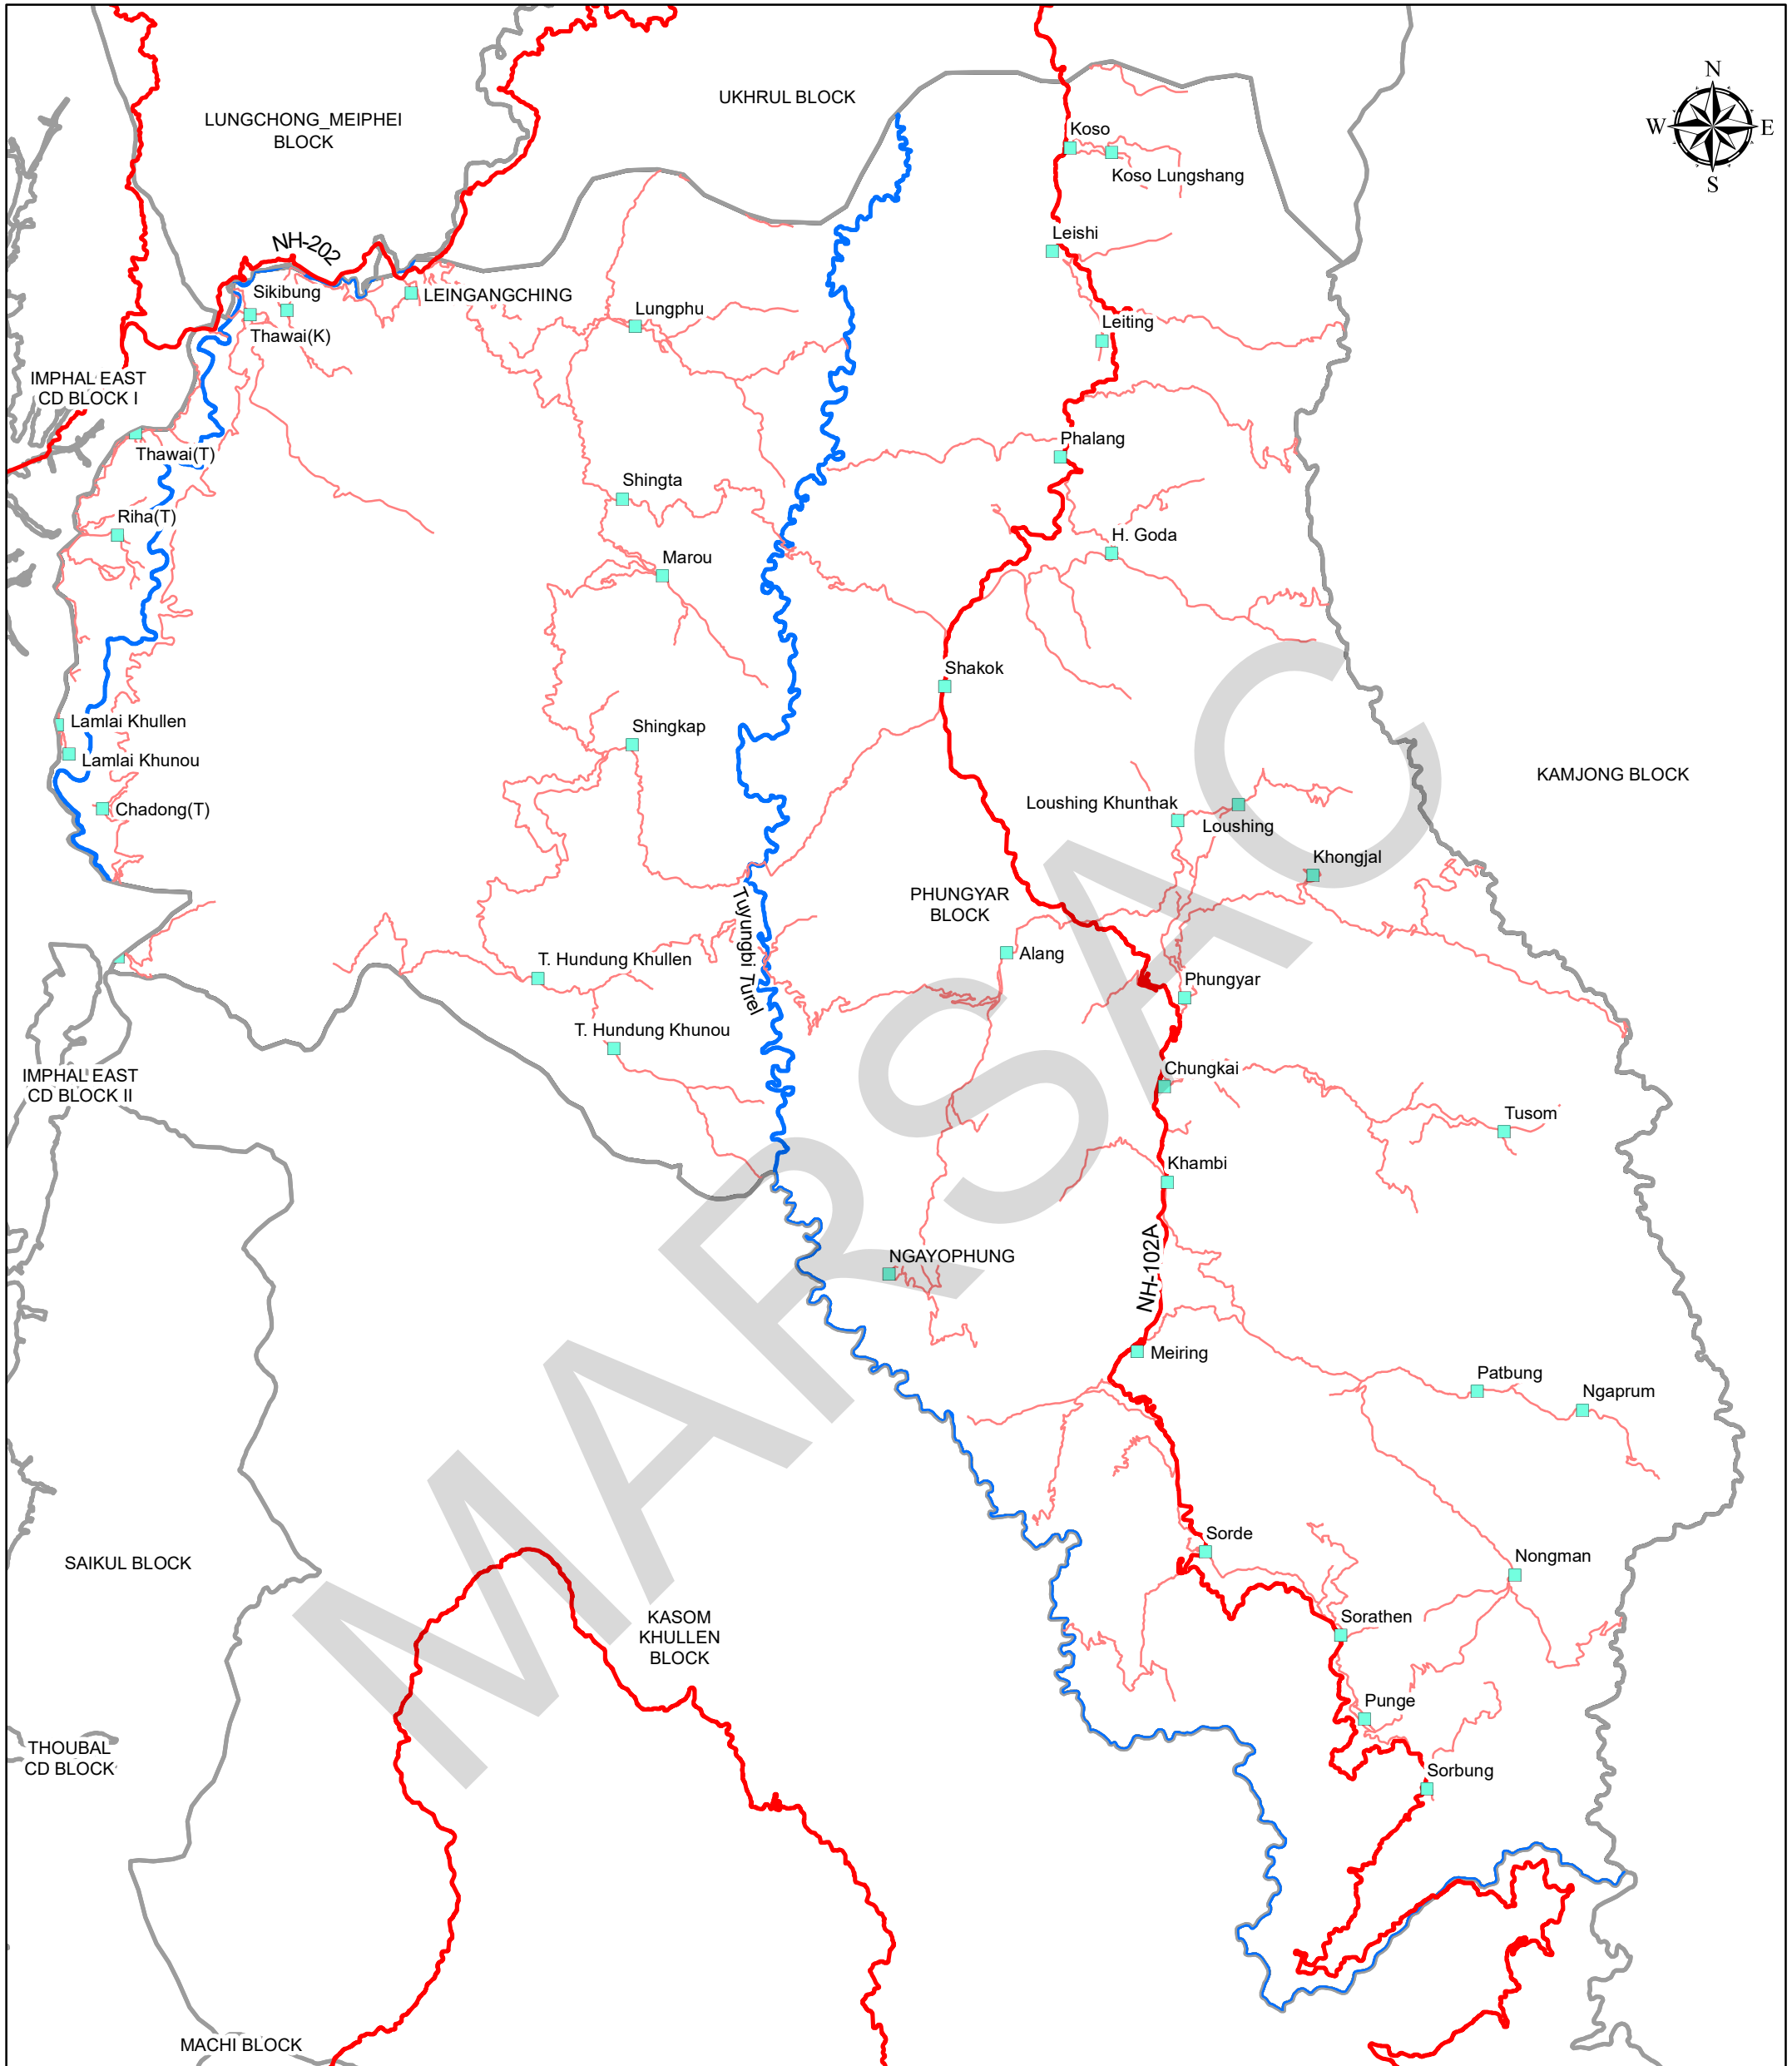

MAP OF PHUNGYAR BLOCK

INDEX MAP

Legend

- Settlement
- National Highway
- Othe Road
- River
- Block_Boundary