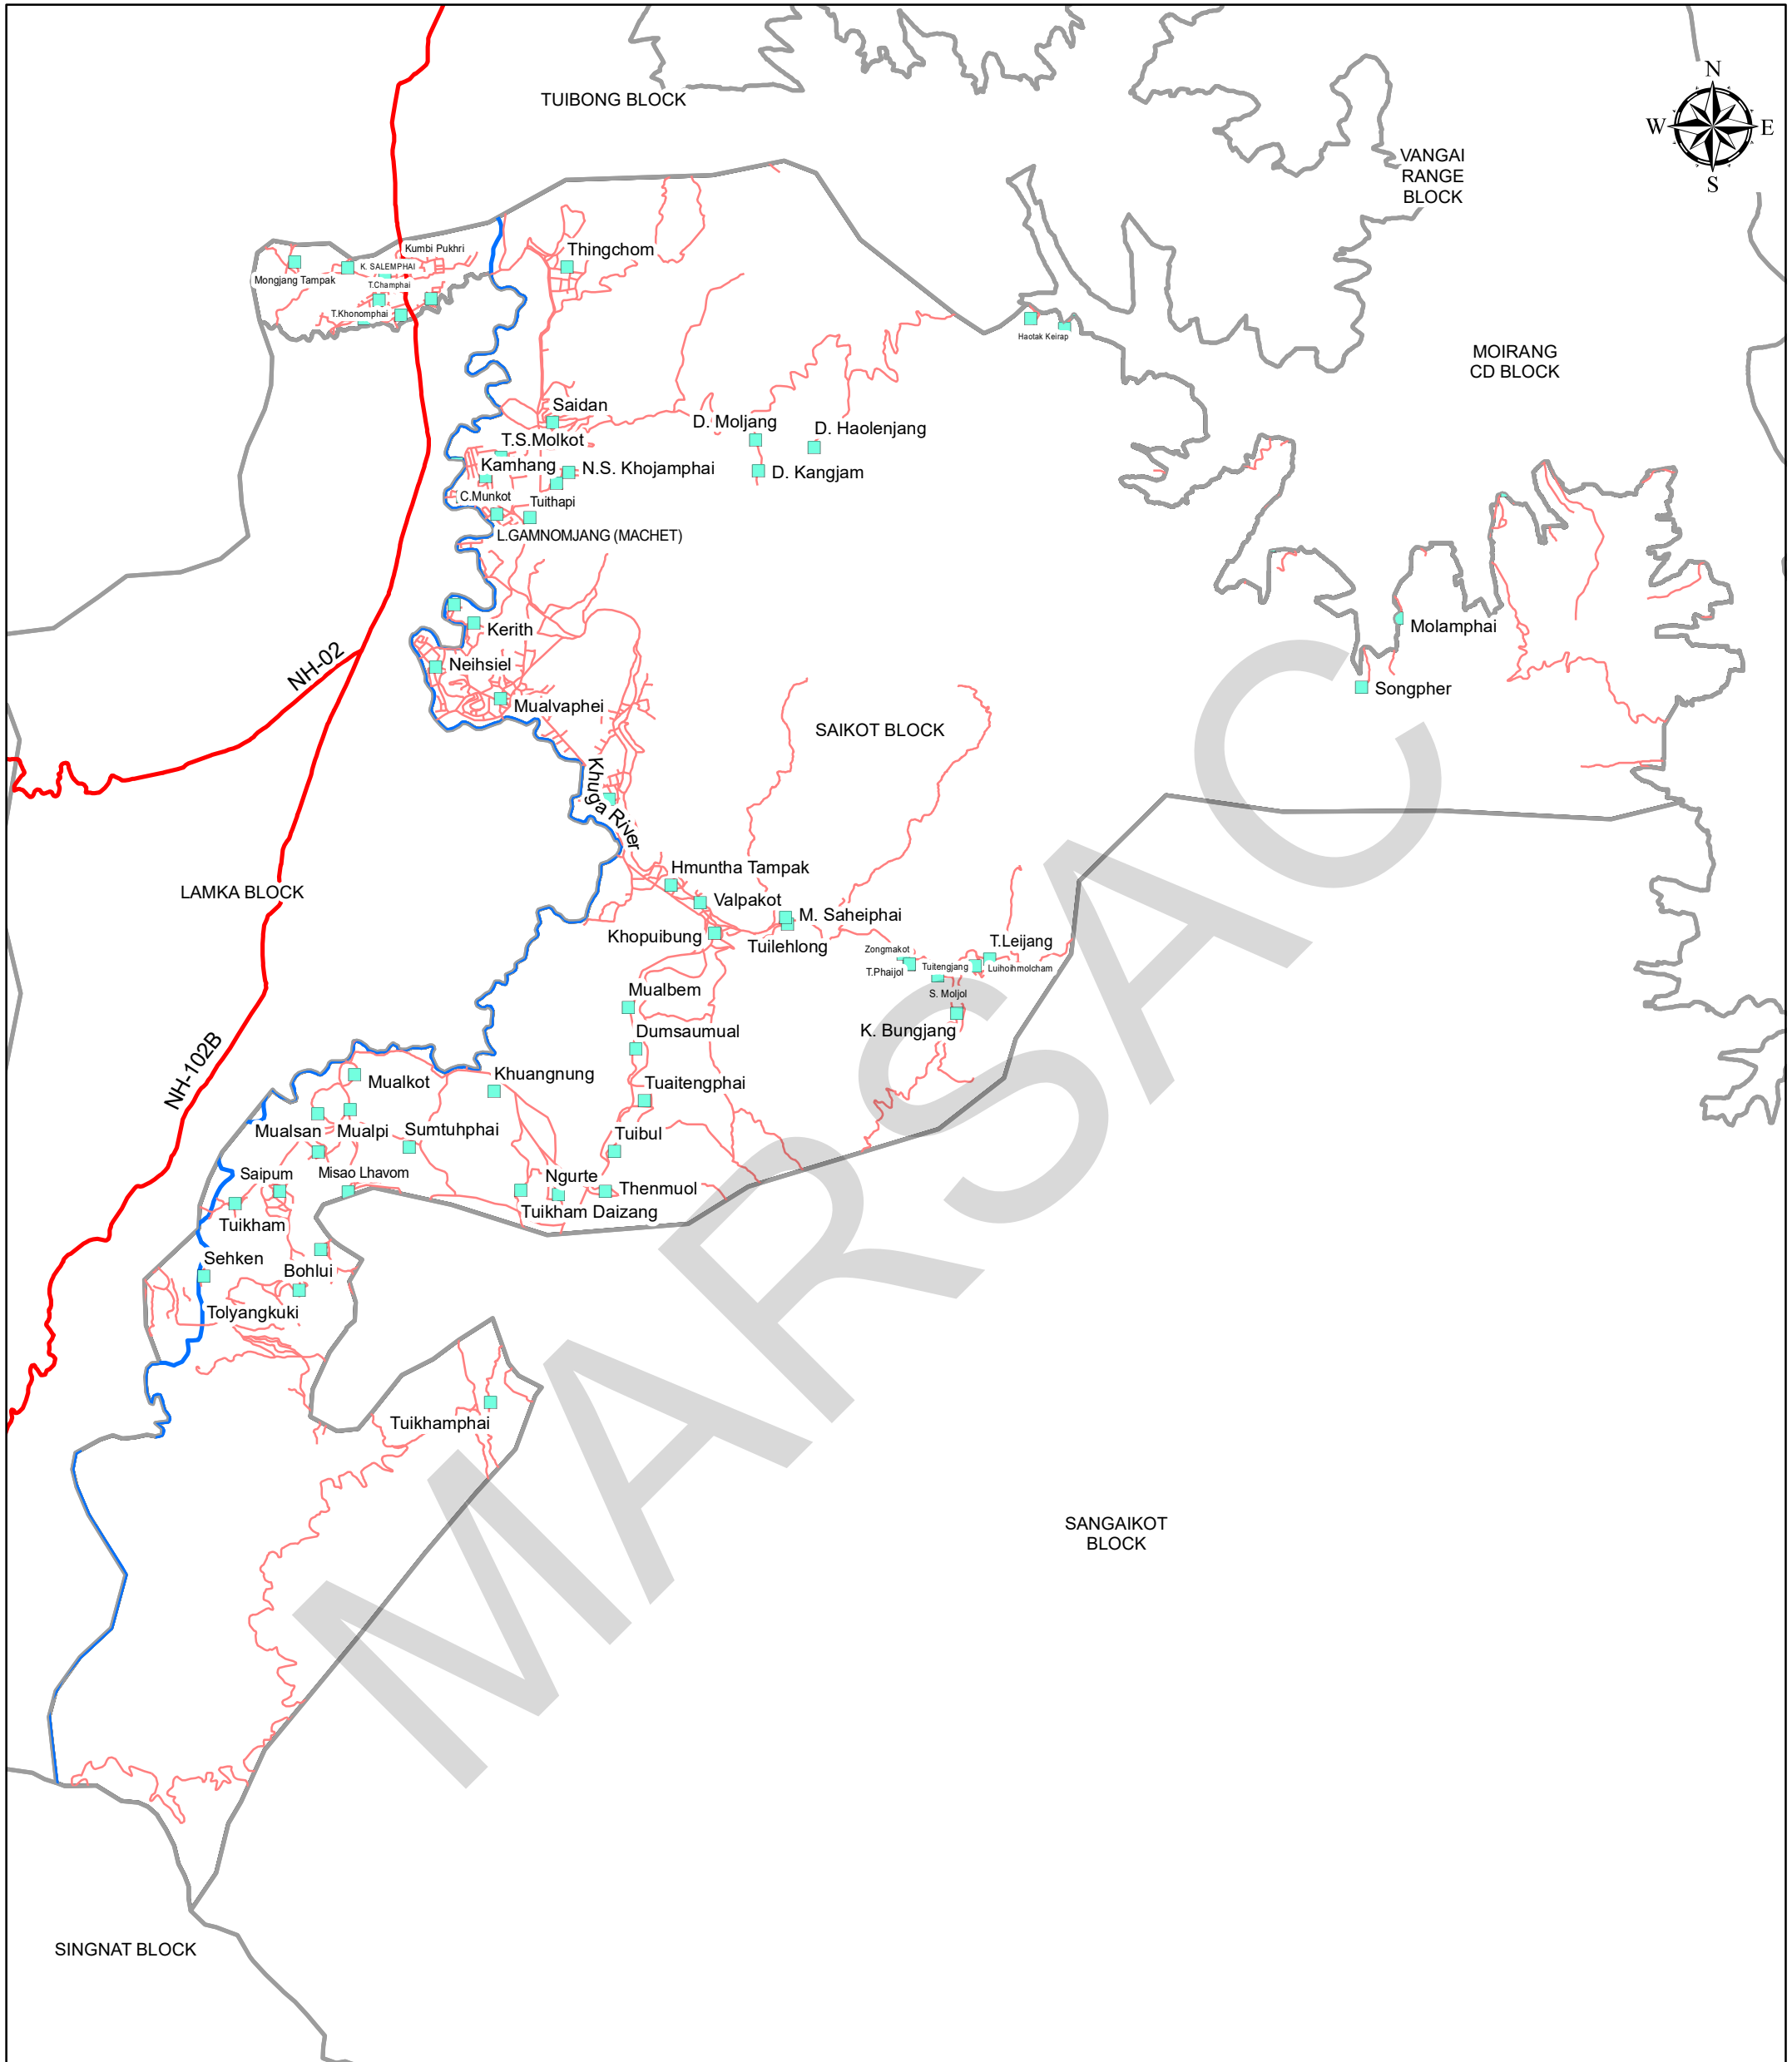

MAP OF SAIKOT BLOCK

INDEX MAP

Legend

- Settlement
- National Highway
- Othe Road
- River
- Block_Boundary