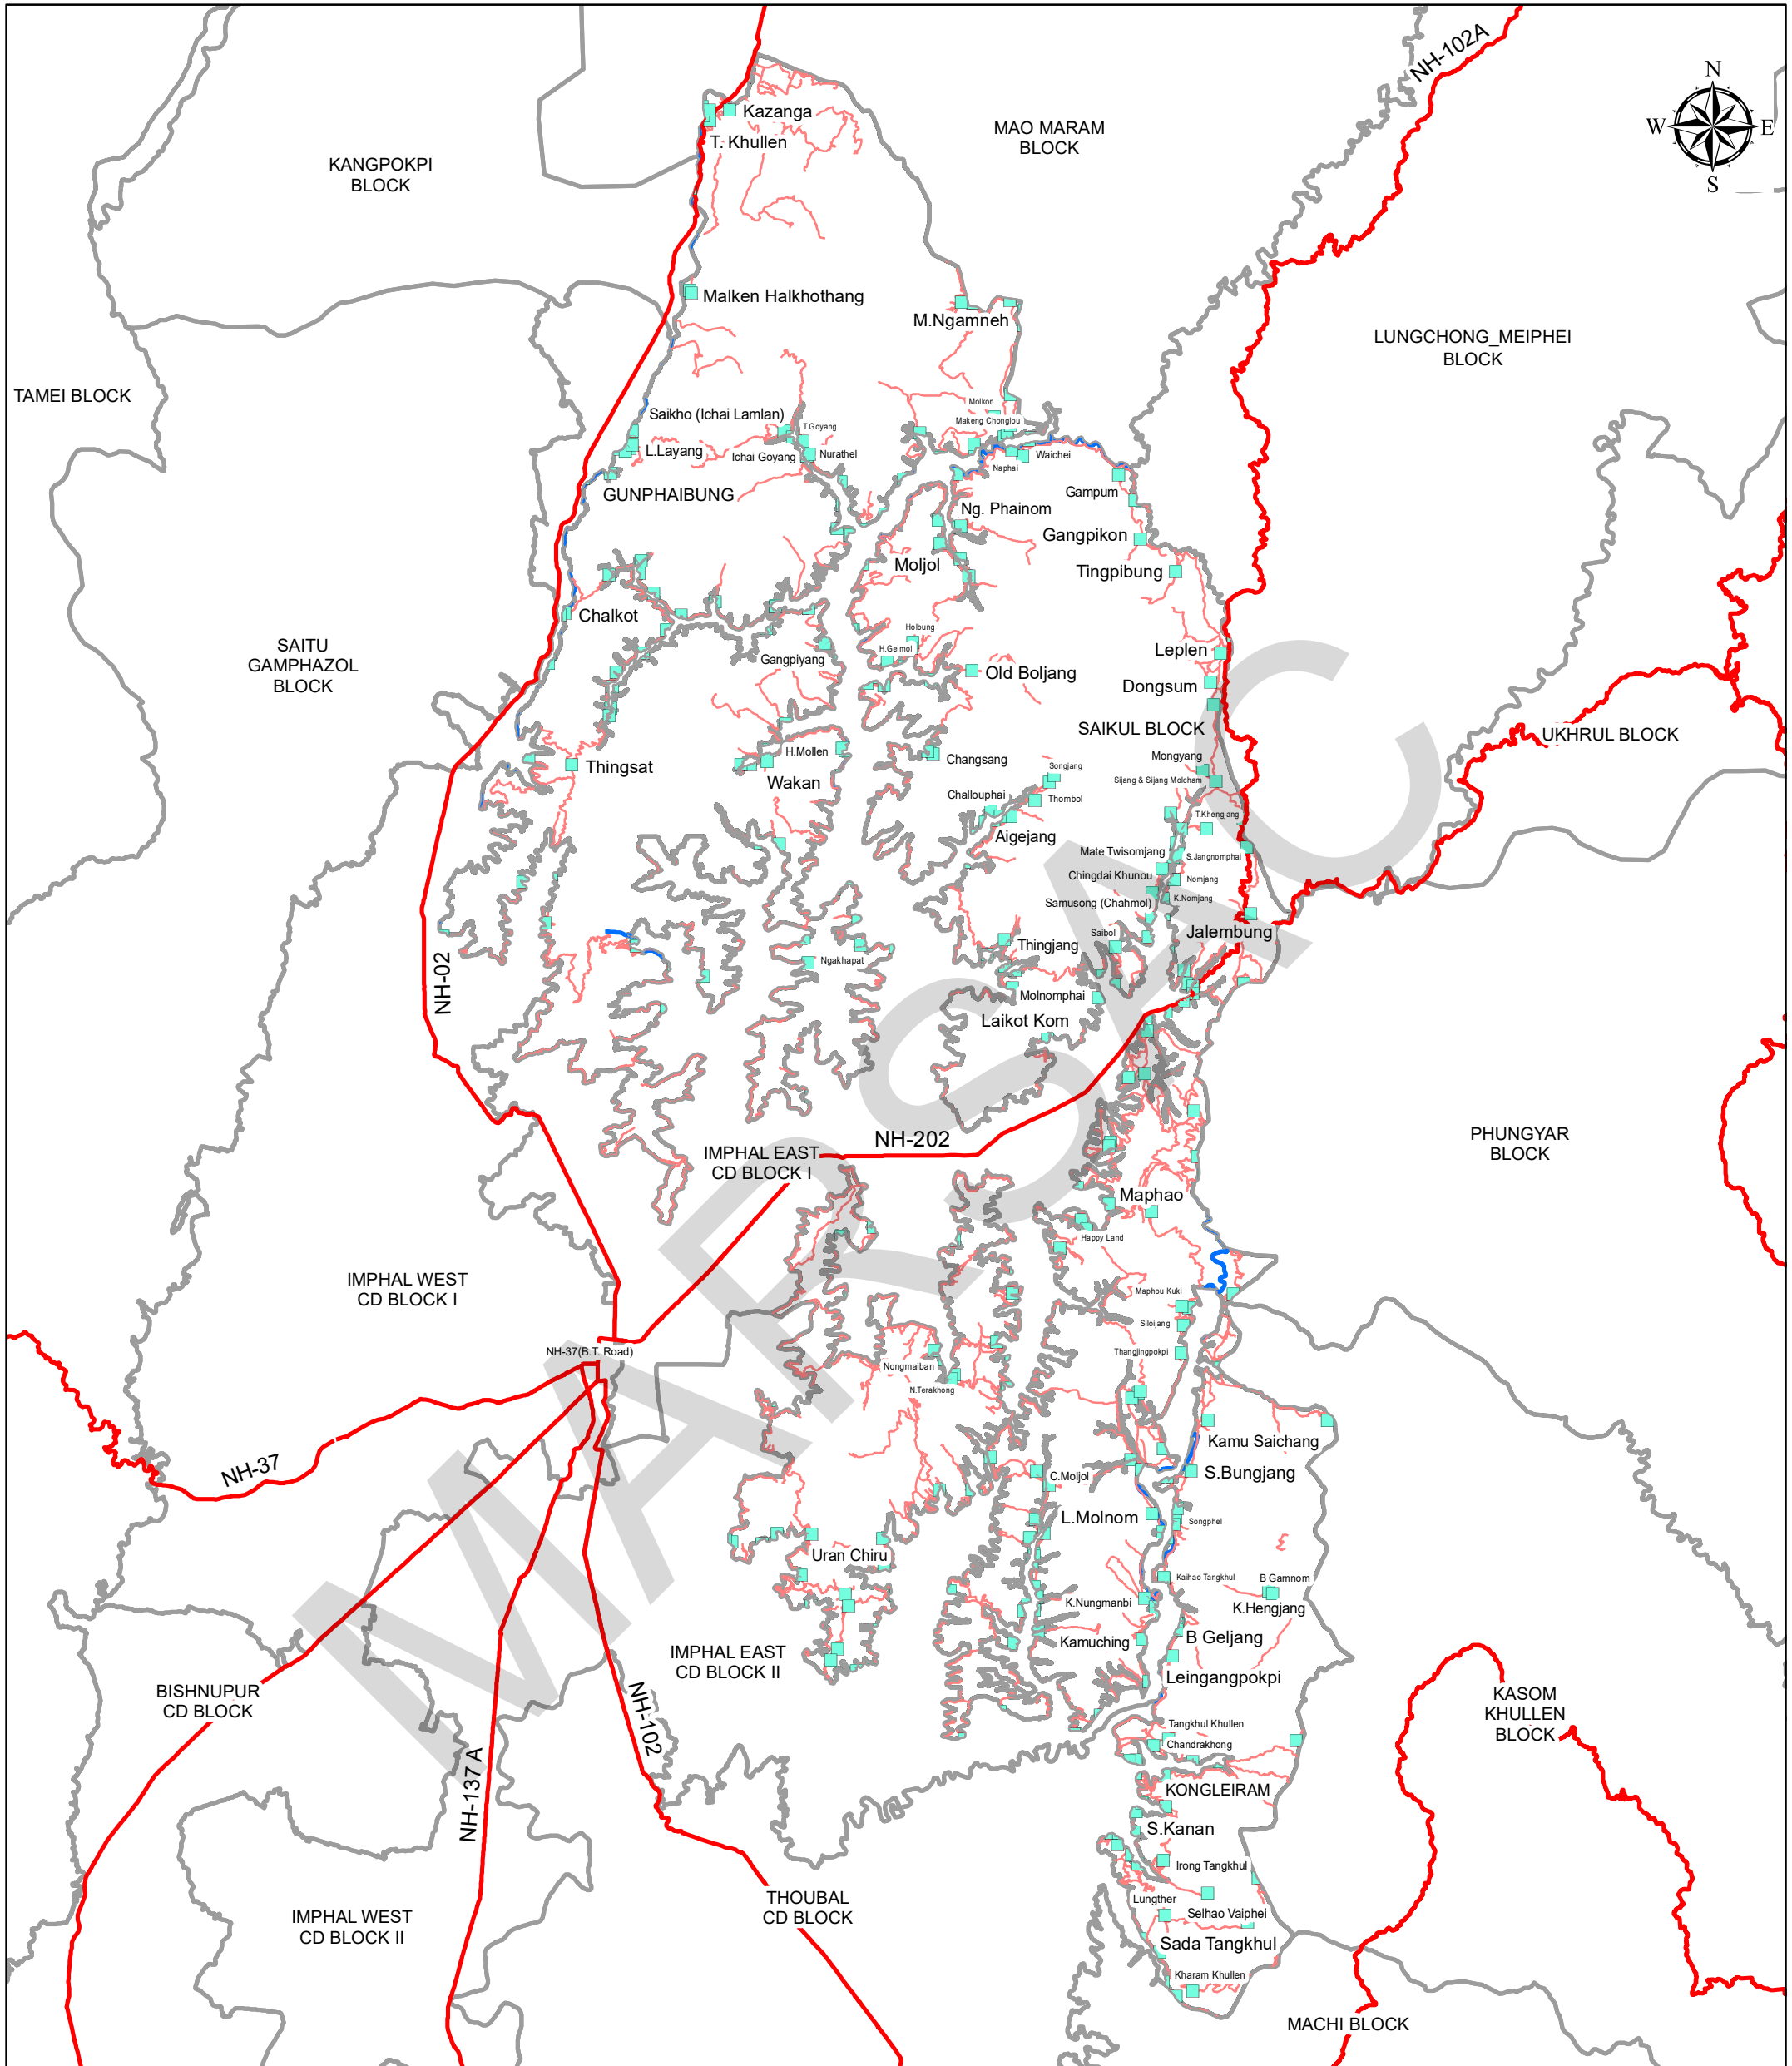

MAP OF SAIKUL BLOCK

INDEX MAP

Legend

- Settlement
- National Highway
- Othe Road
- River
- Block_Boundary