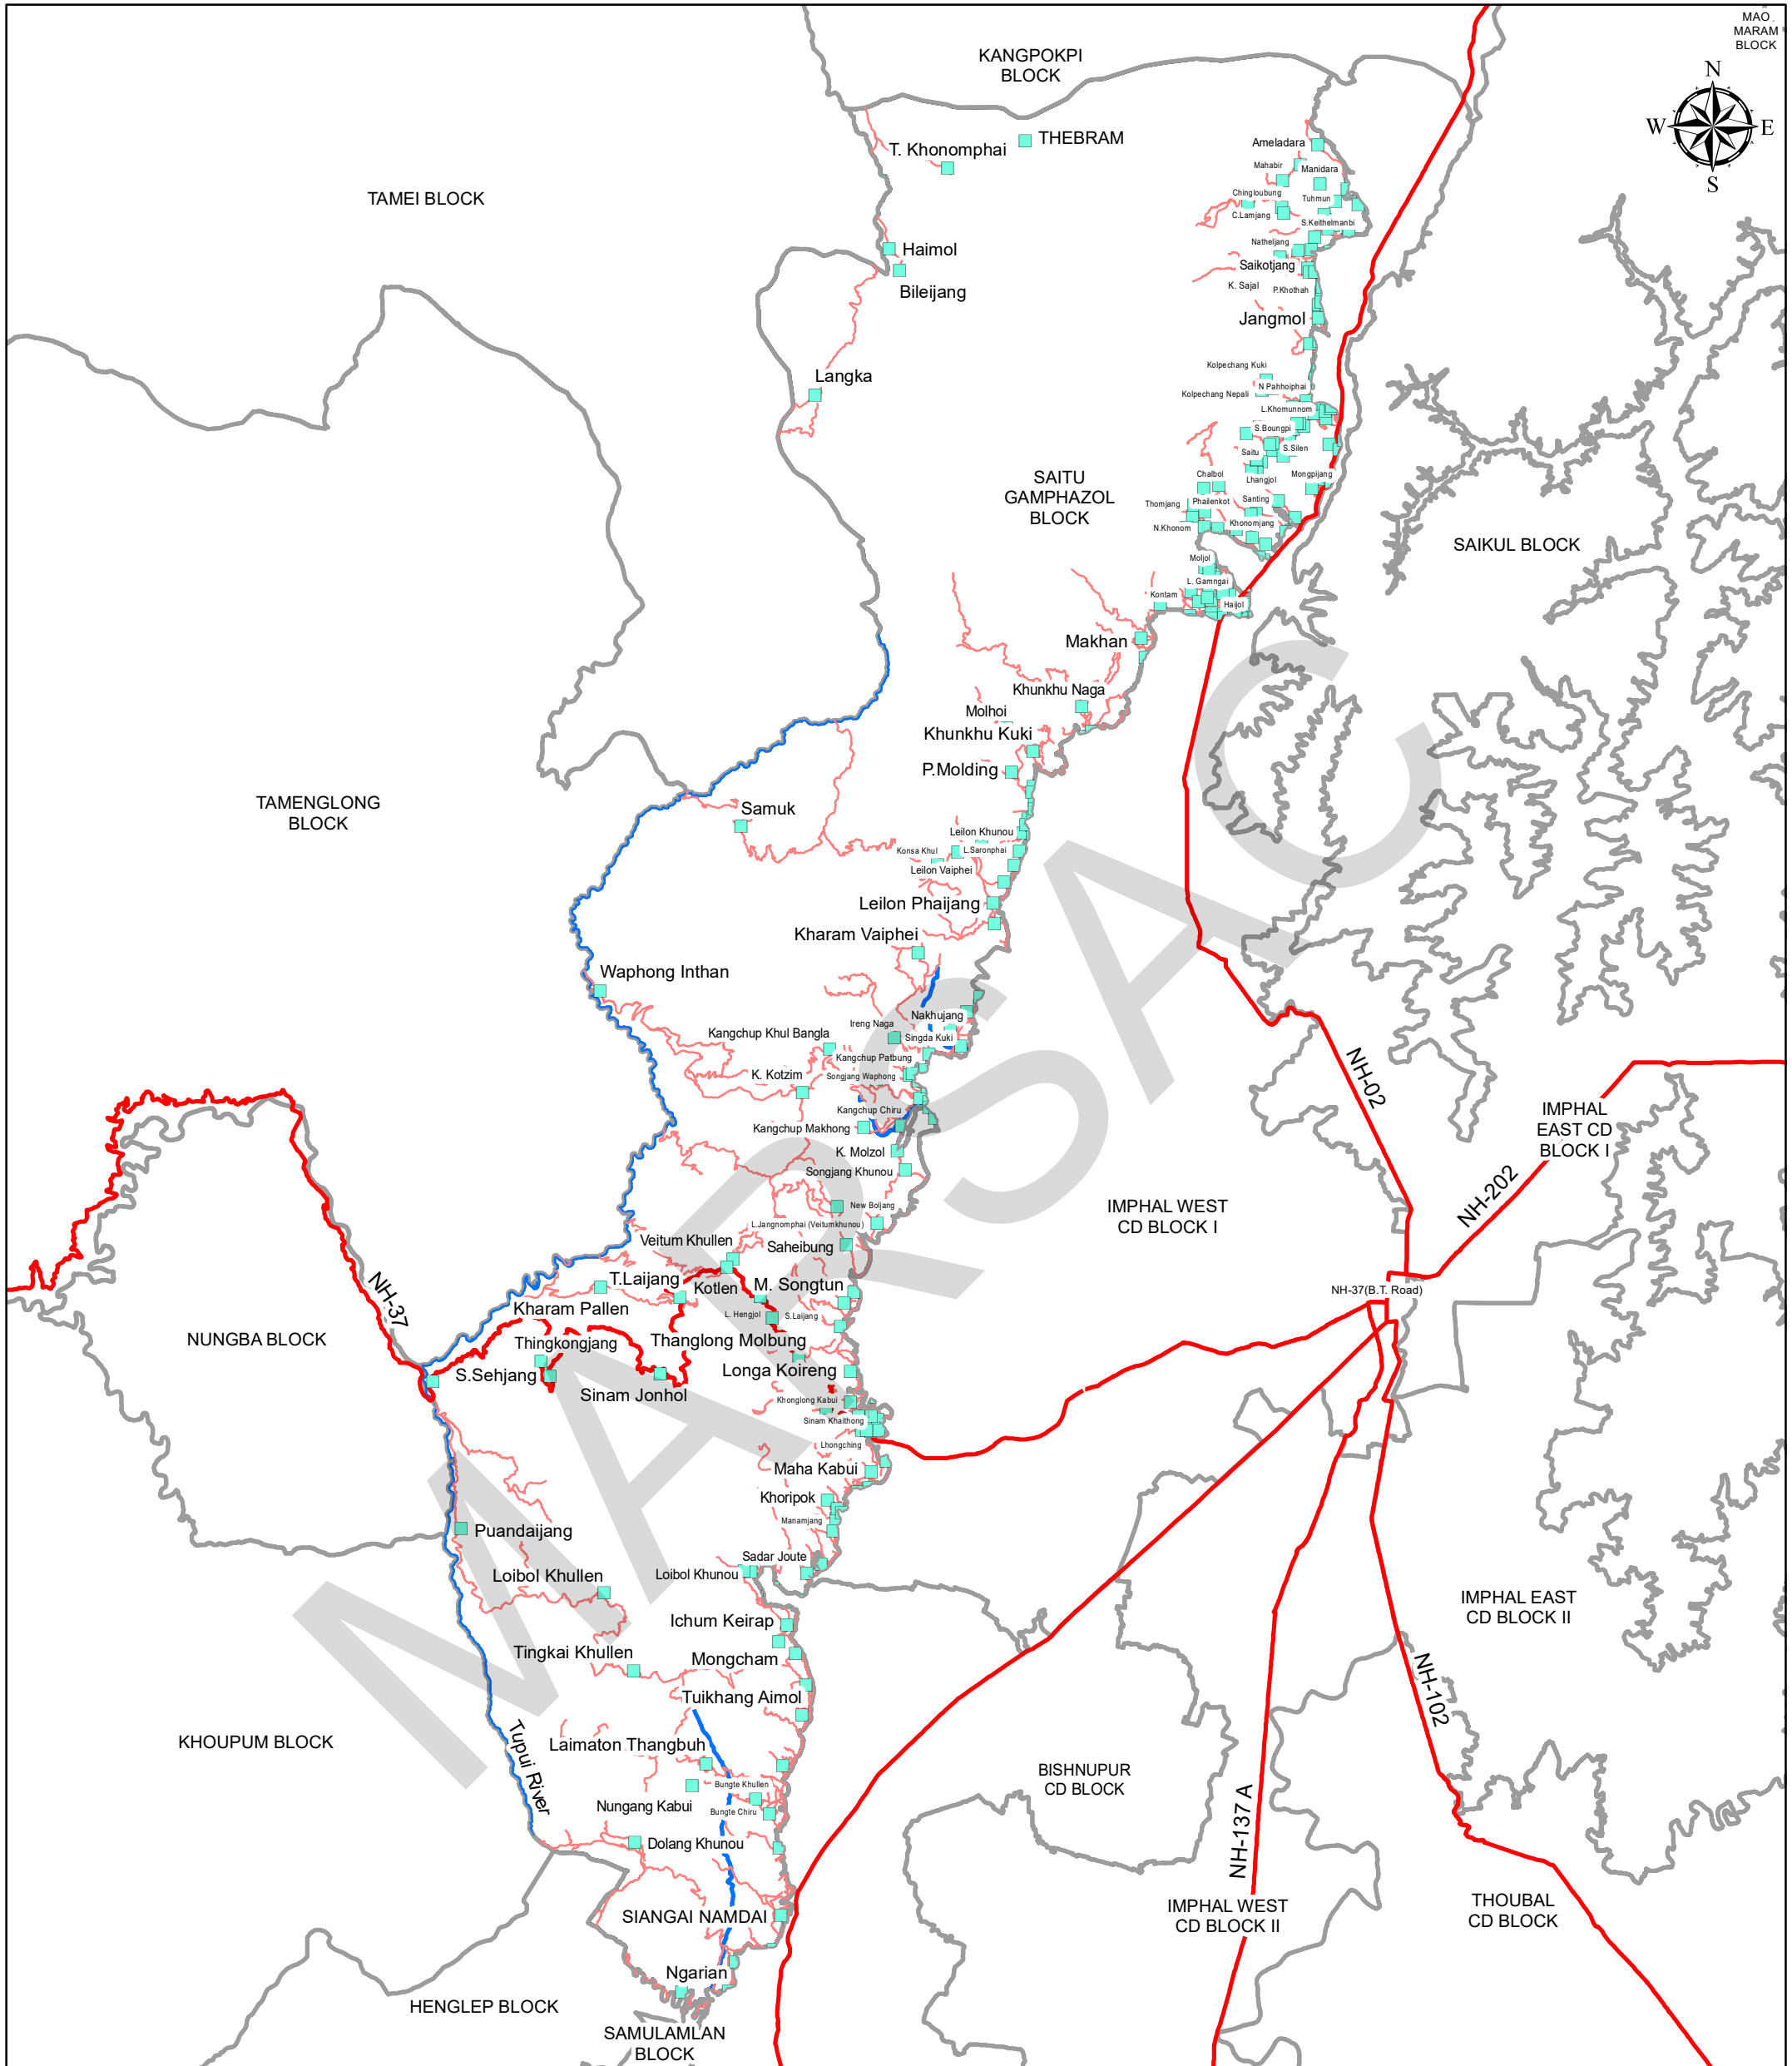

# MAP OF SAITU GAMPHAZOL BLOCK

## INDEX MAP

## Legend

- Settlement
- National Highway
- Othe Road
- River
- Block\_Boundary