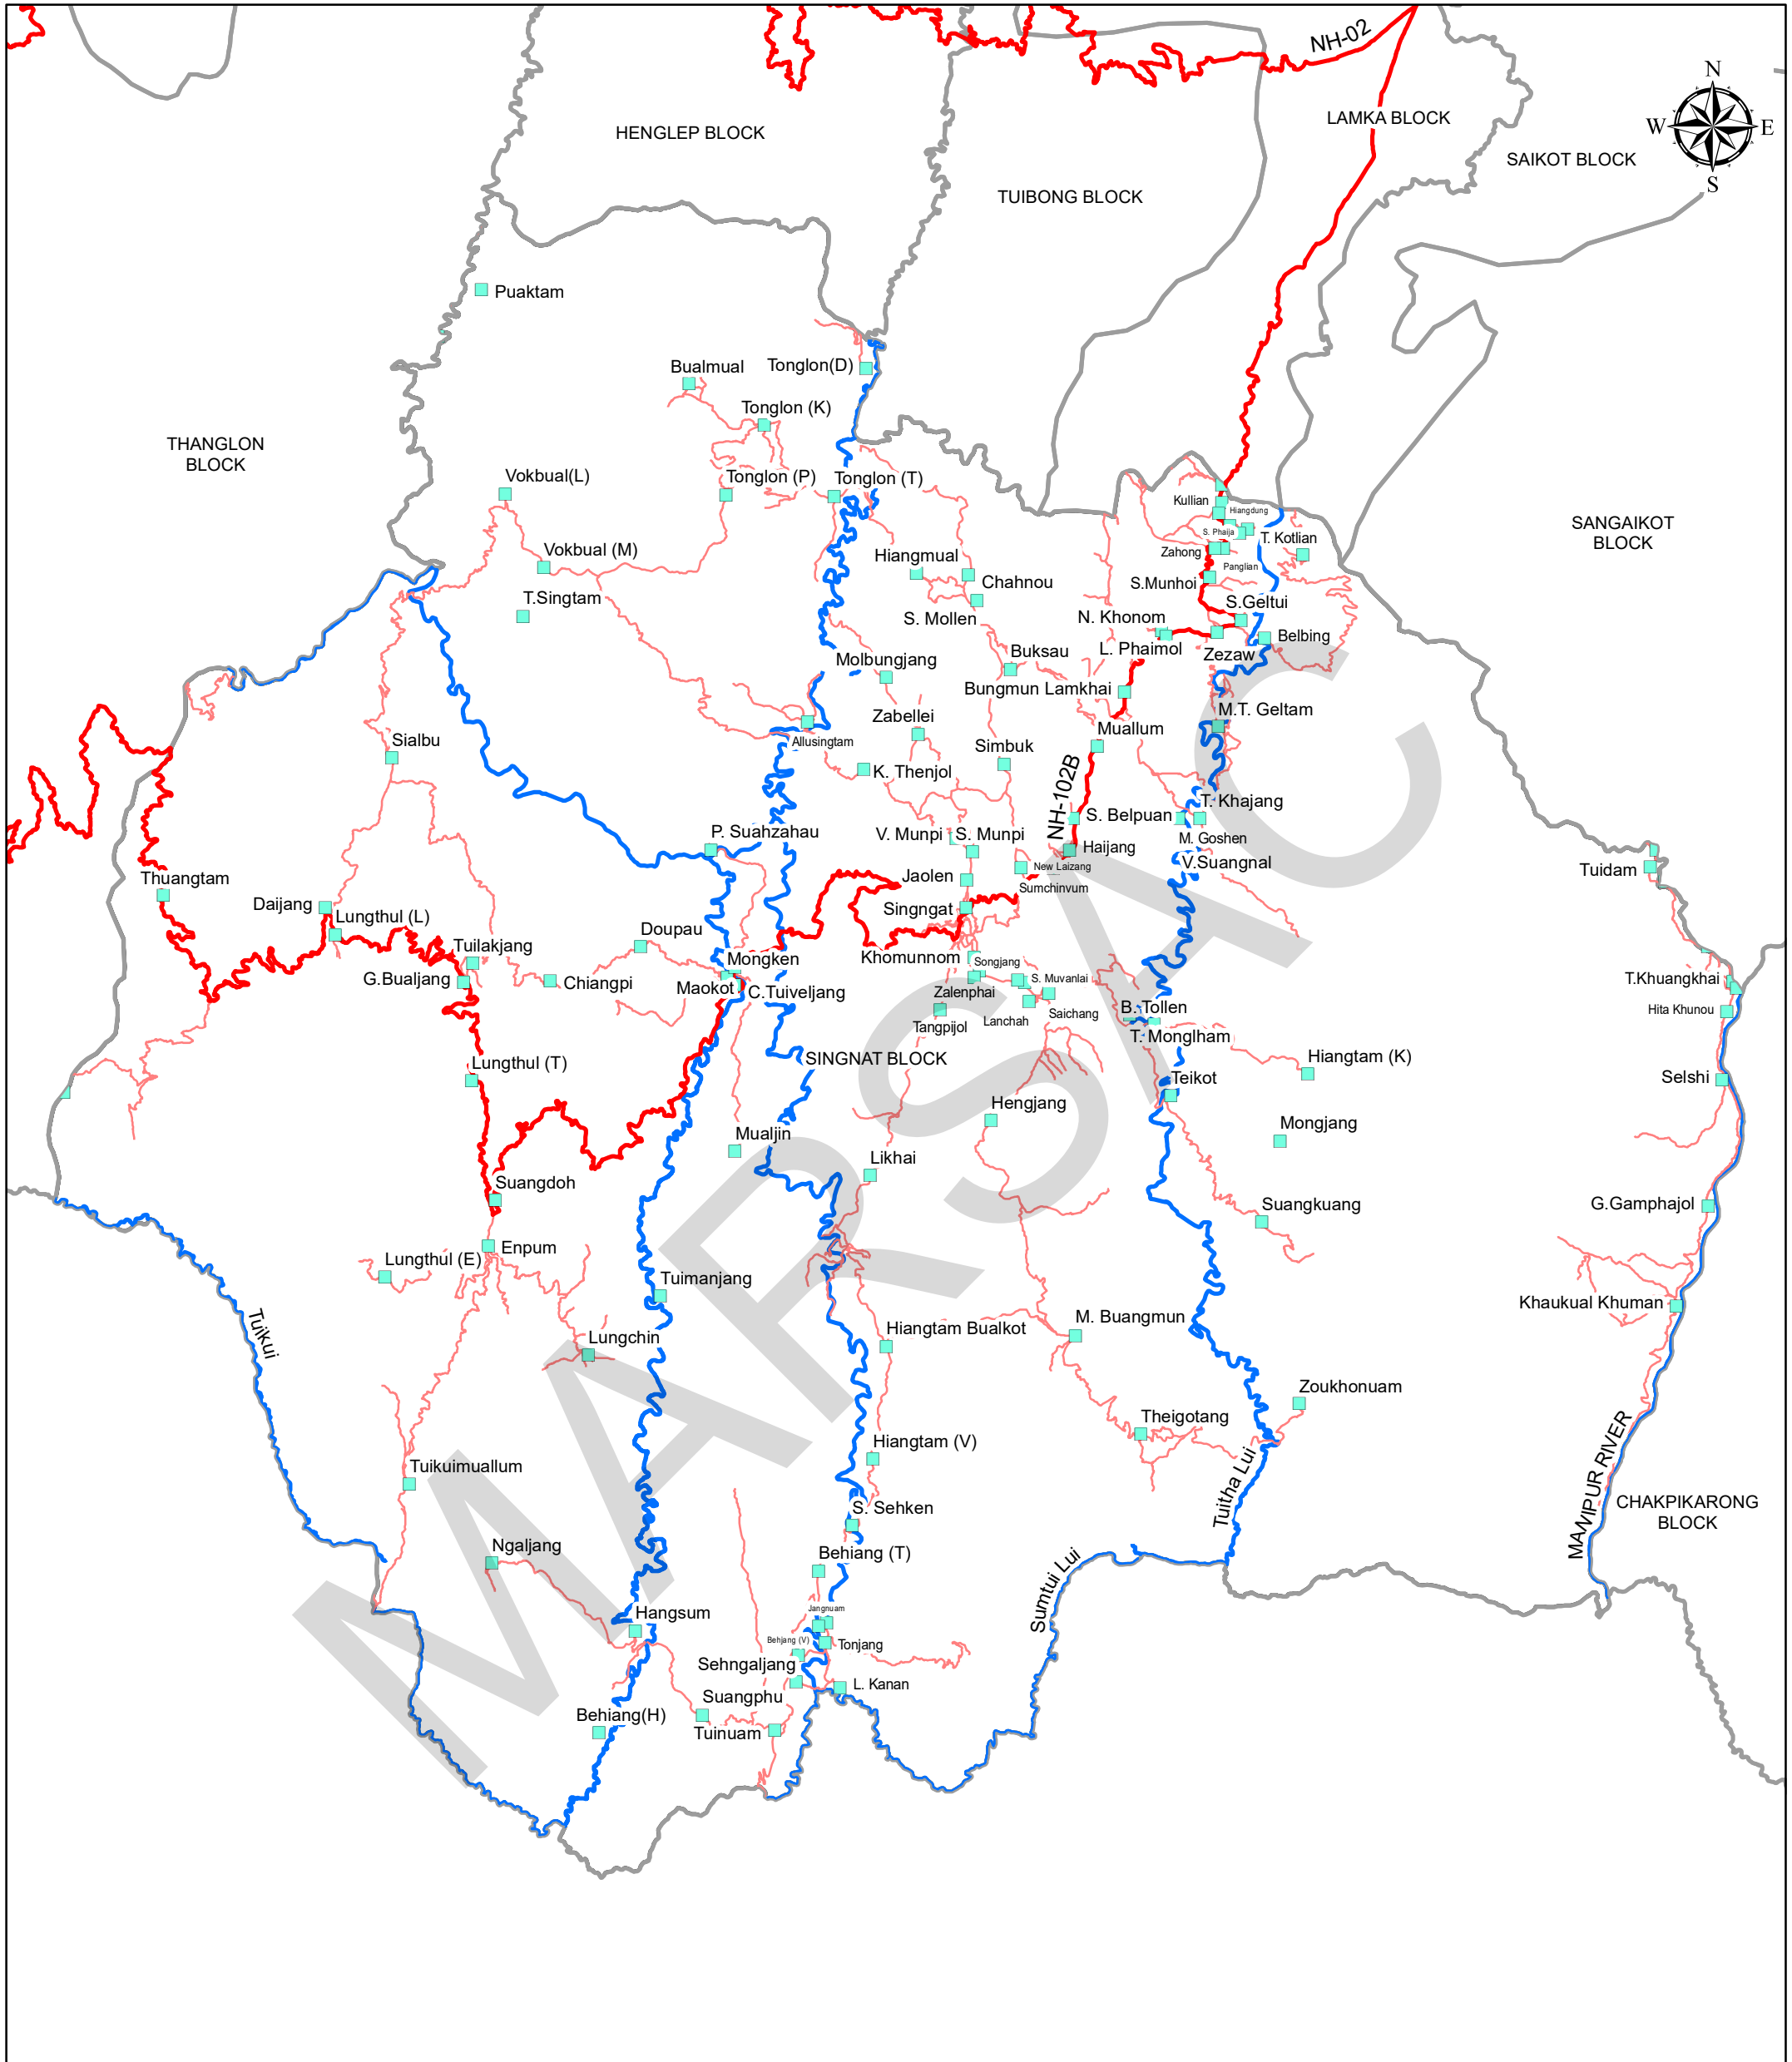

# MAP OF SINGNAT BLOCK

## INDEX MAP

## Legend

- Settlement
- National Highway
- Othe Road
- River
- Block\_Boundary