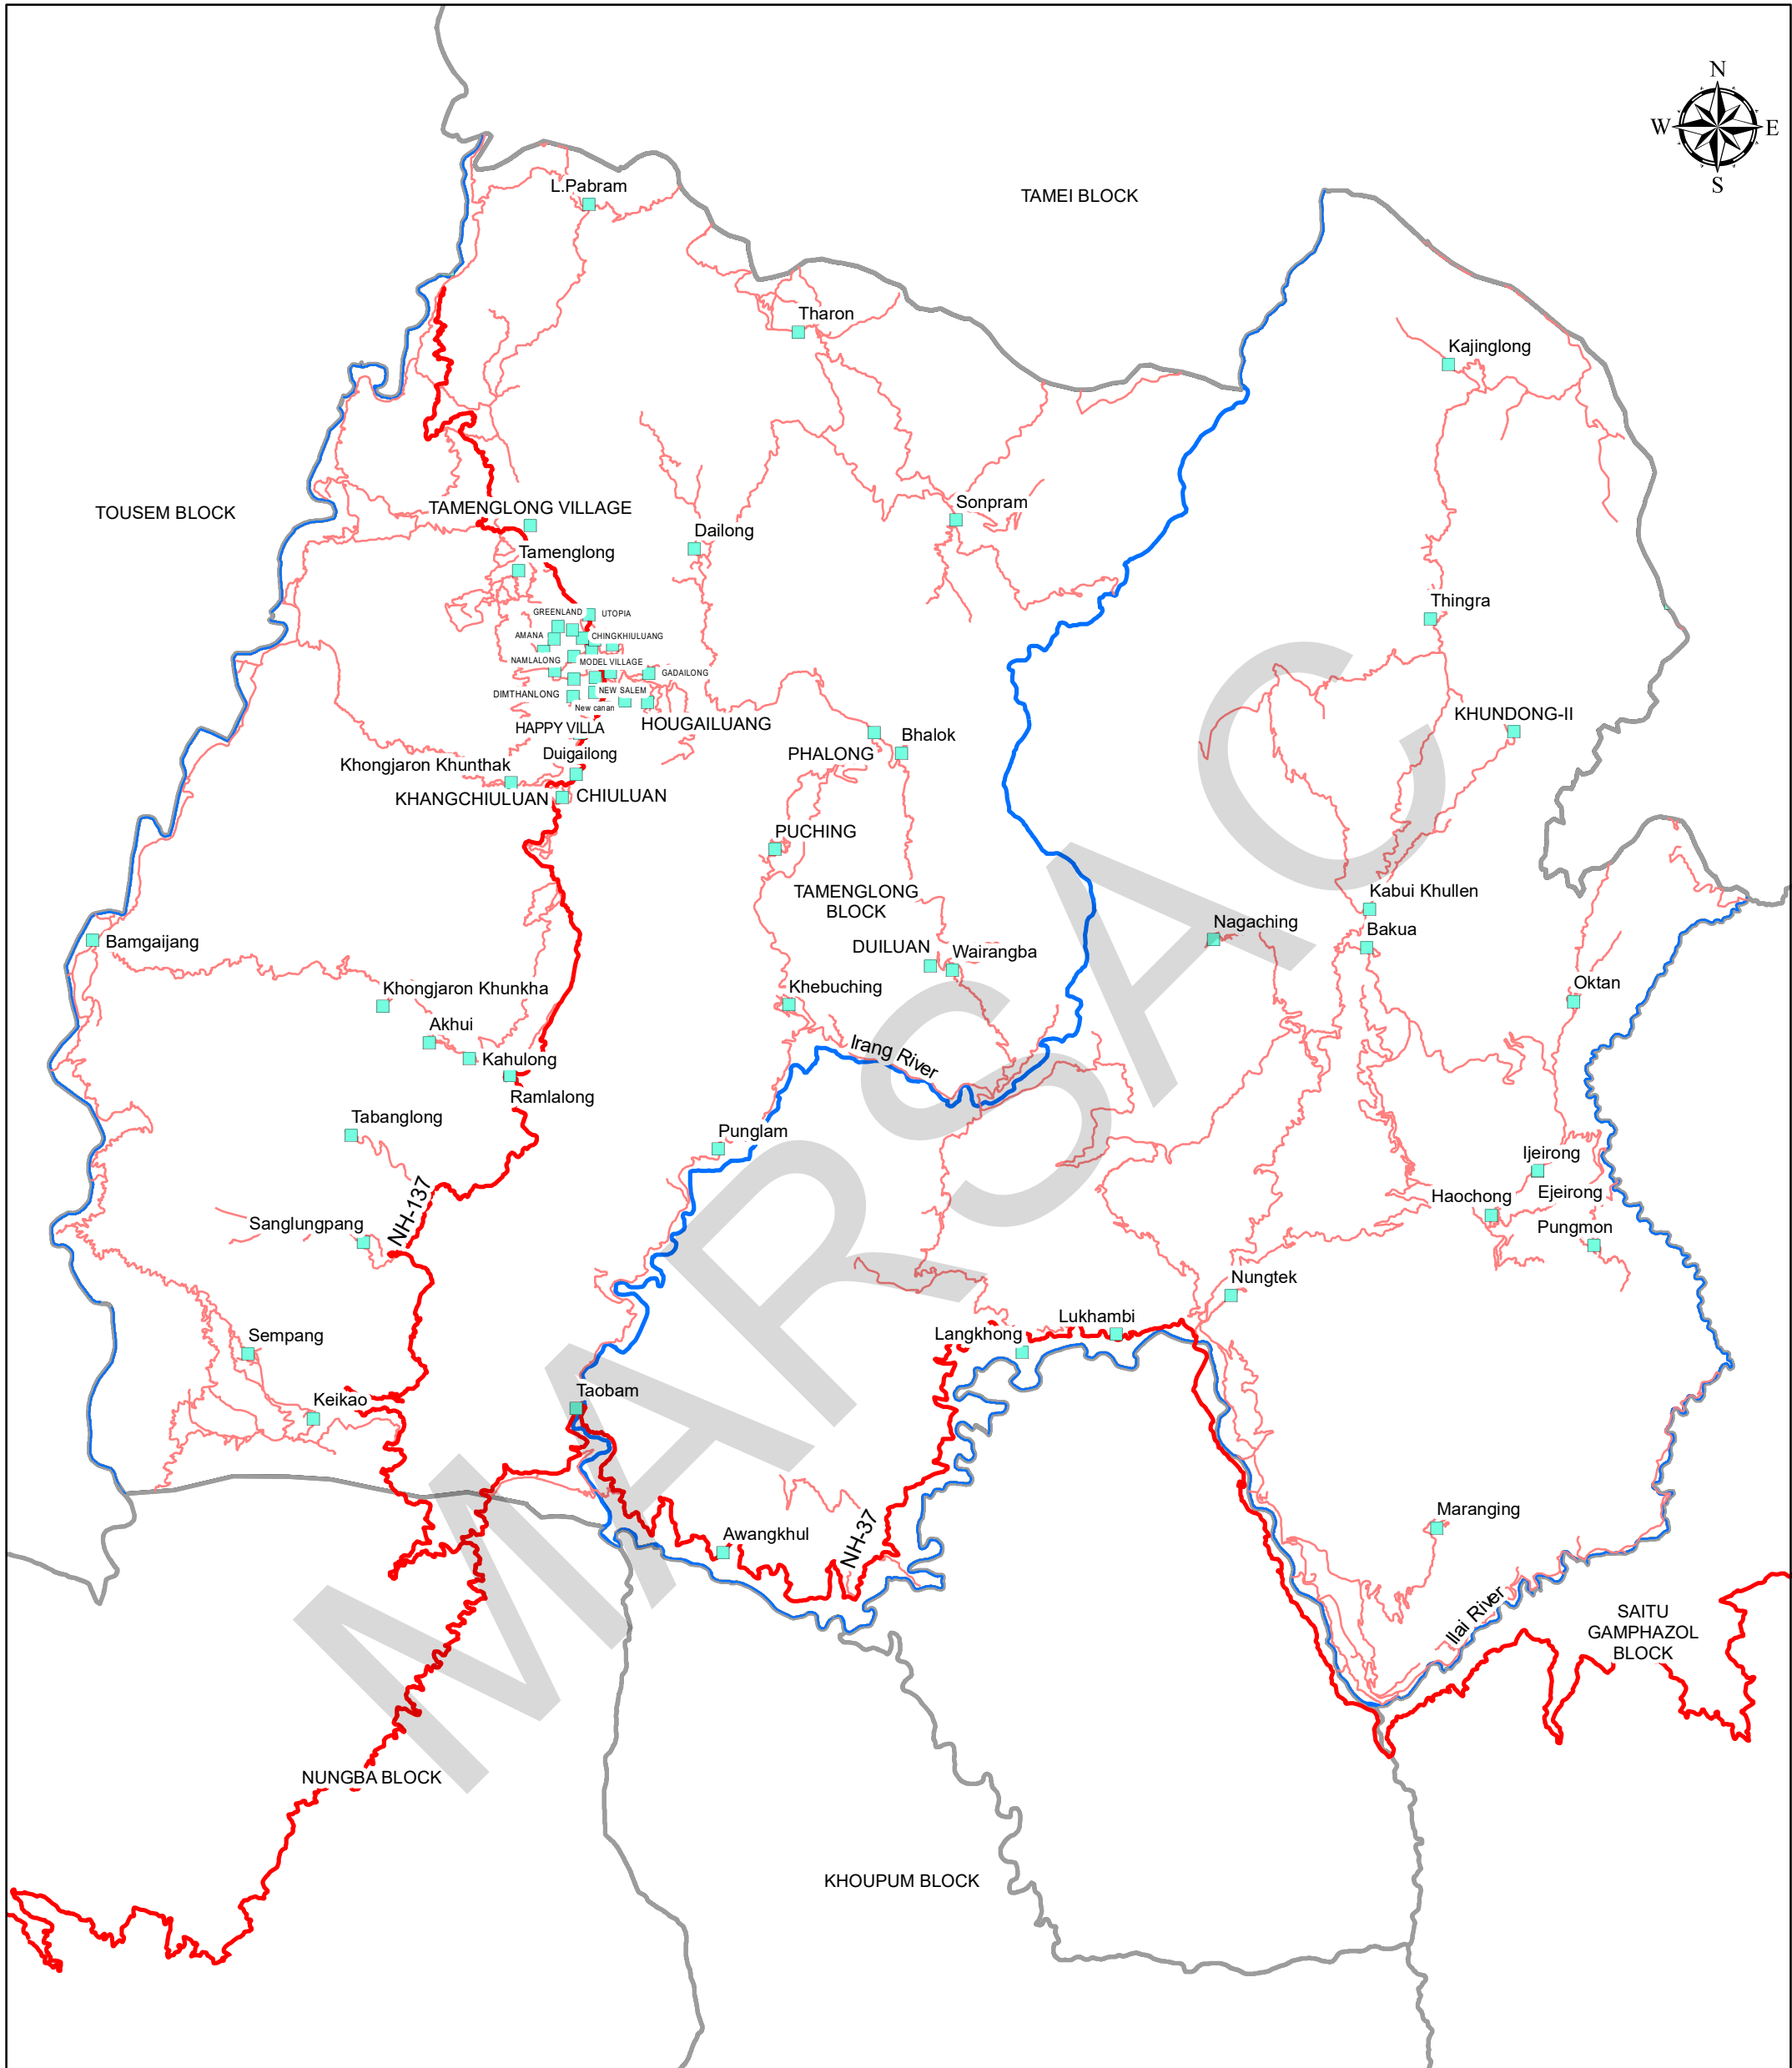

MAP OF TAMENGLONG BLOCK

INDEX MAP

Legend

- Settlement
- National Highway
- Othe Road
- River
- Block_Boundary