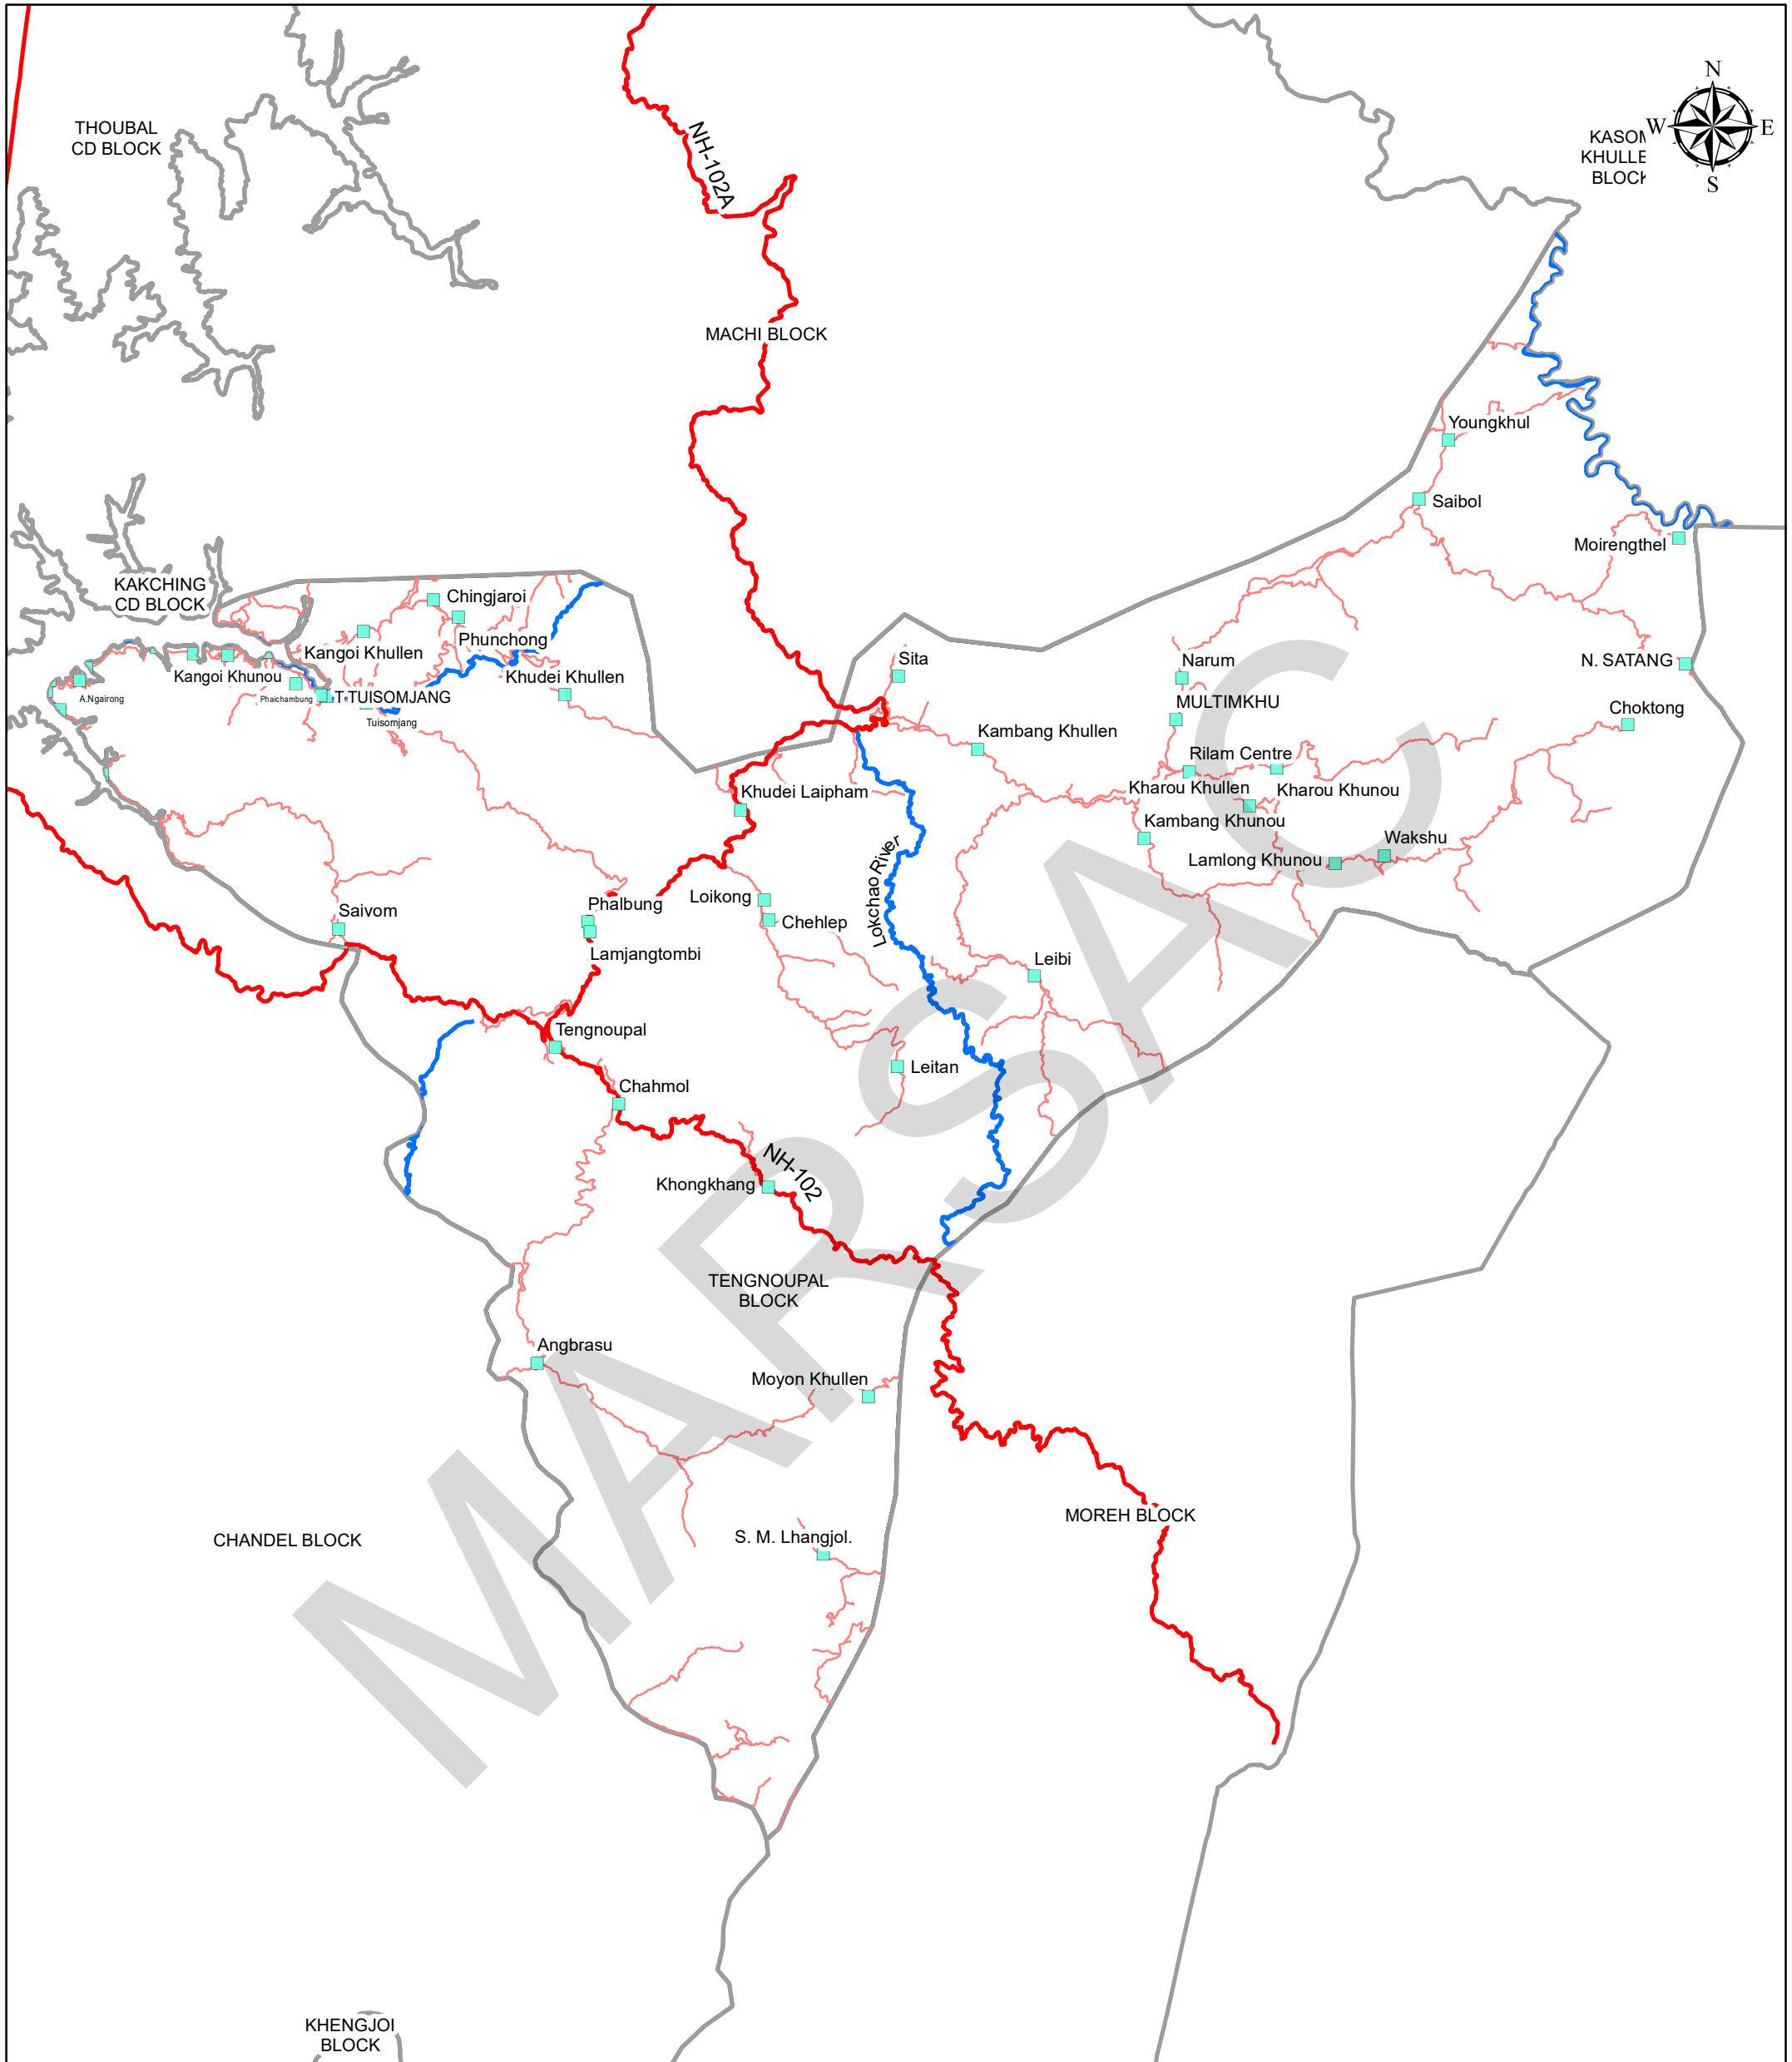

MAP OF TENGNOUPAL BLOCK

INDEX MAP

Legend

- Settlement
- National Highway
- Othe Road
- River
- Block_Boundary