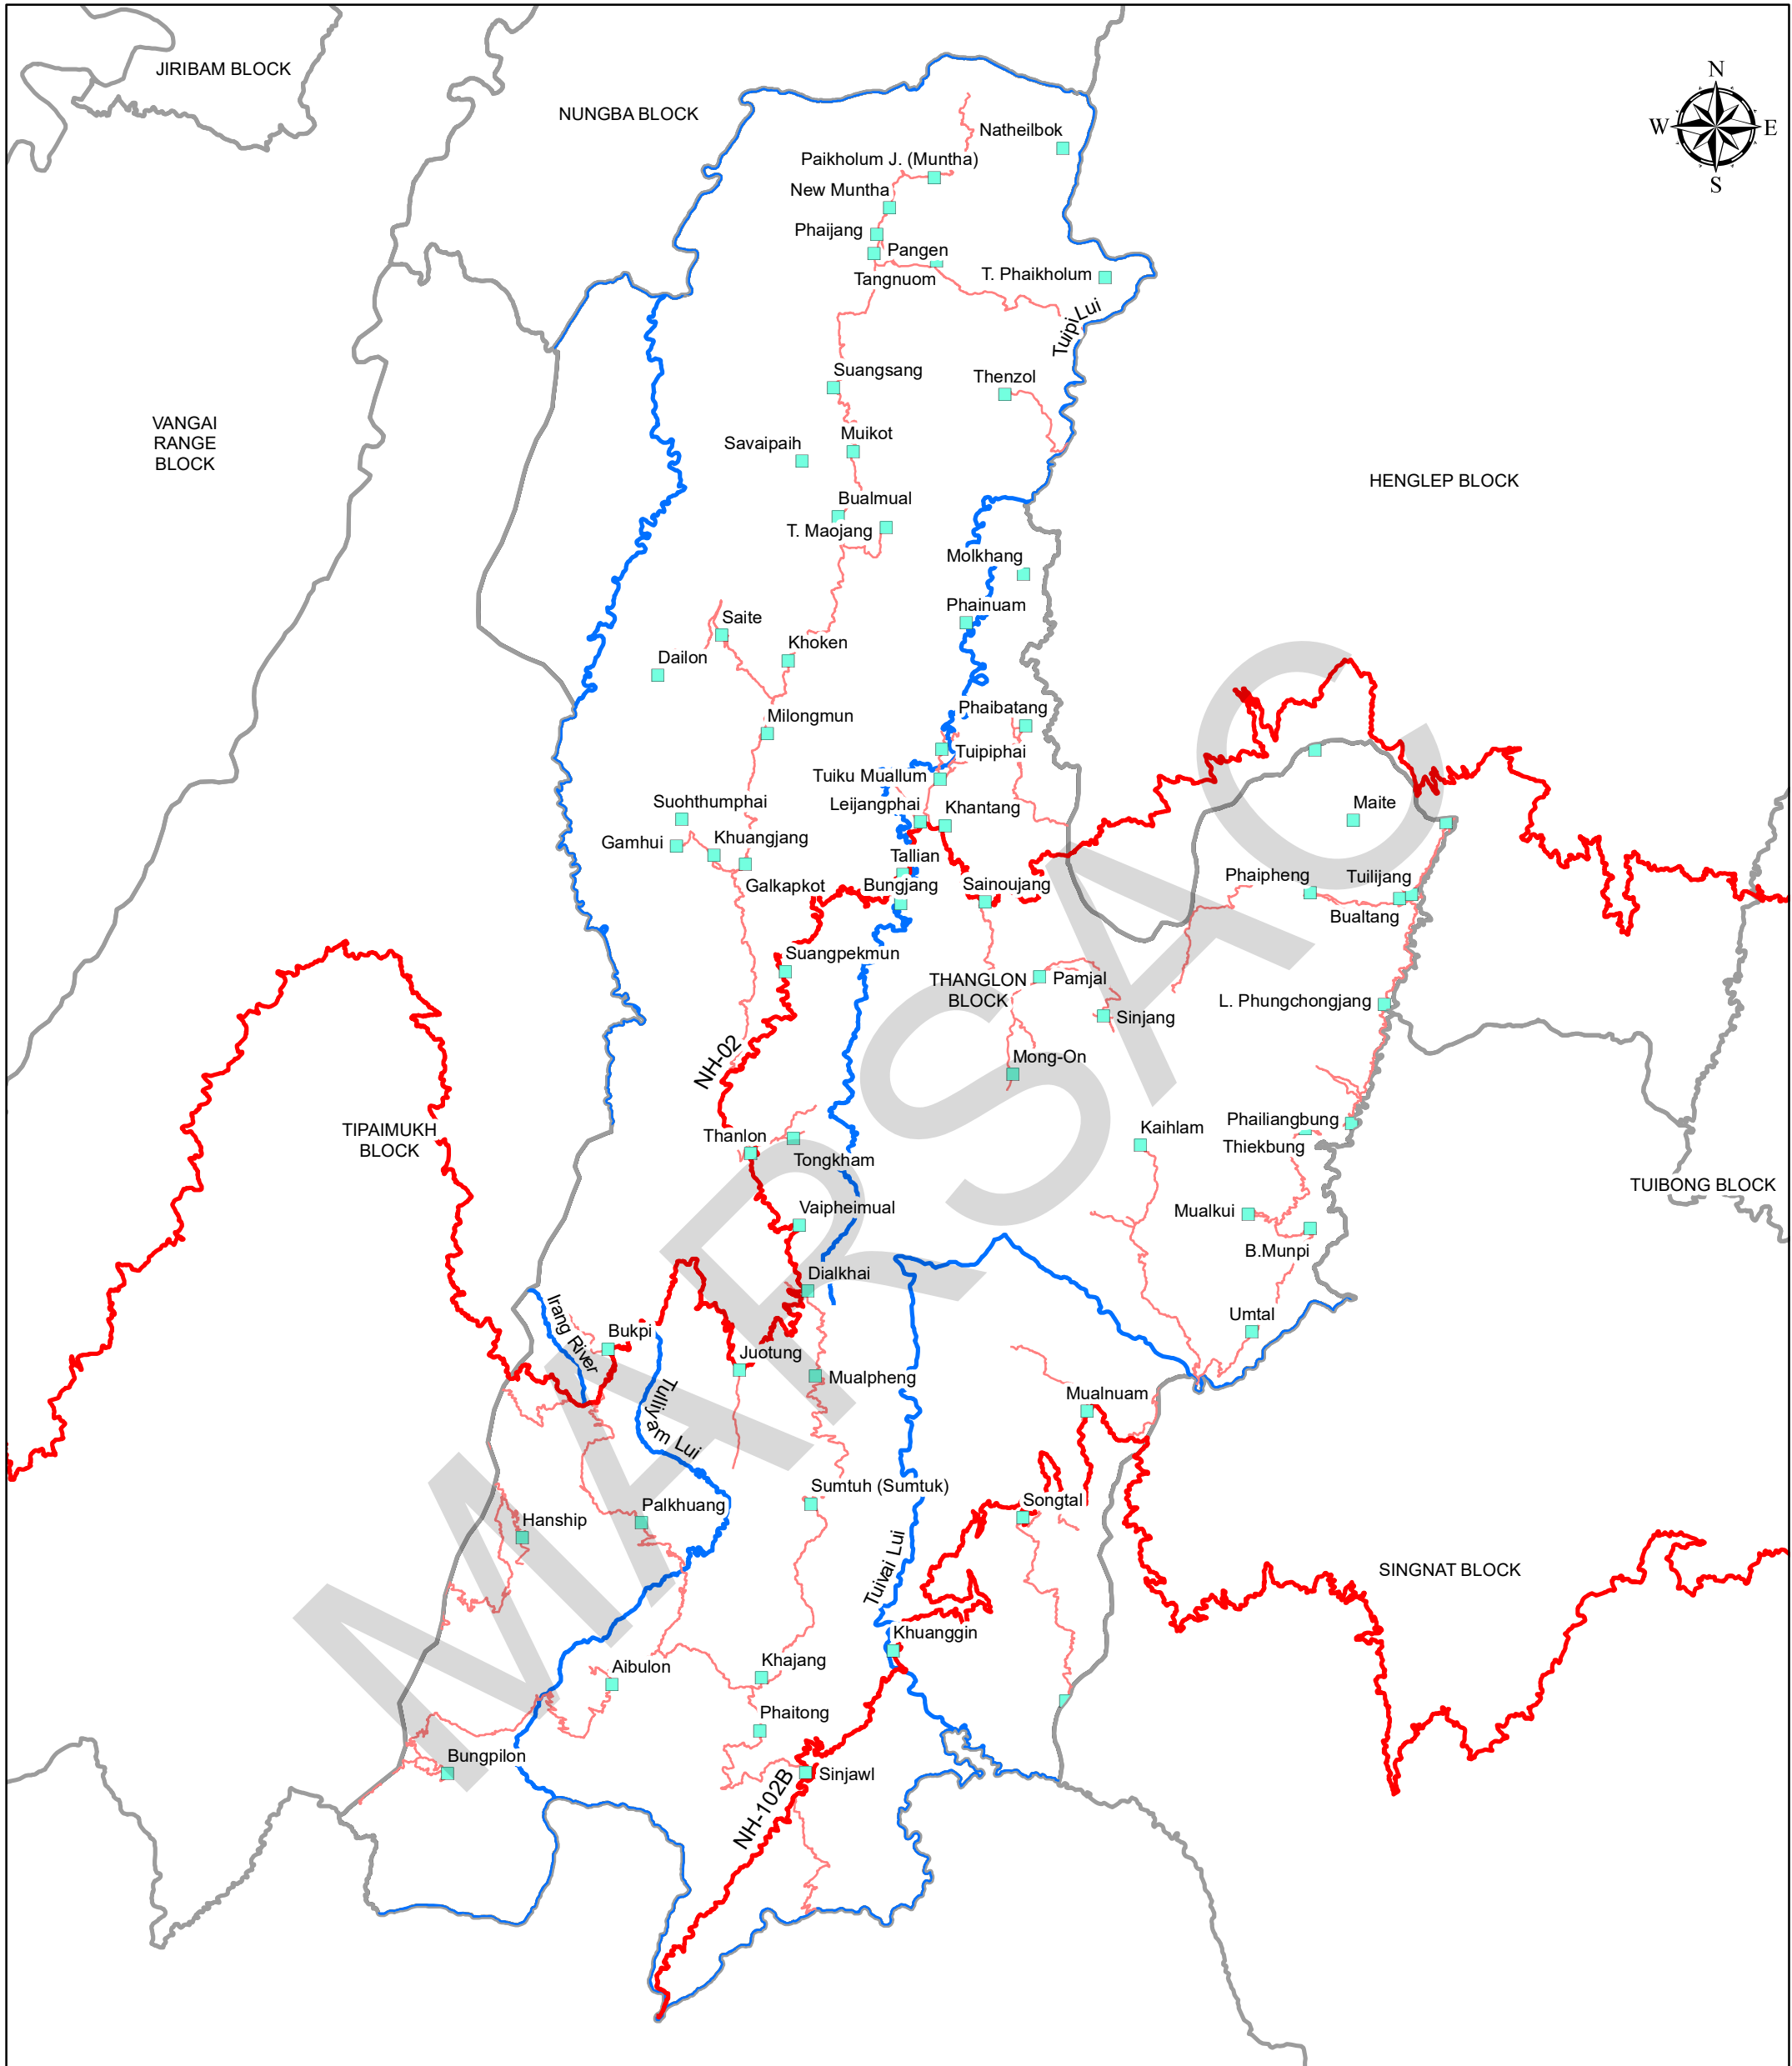

MAP OF THANGLON BLOCK

INDEX MAP

Legend

- Settlement
- National Highway
- Othe Road
- River
- Block_Boundary