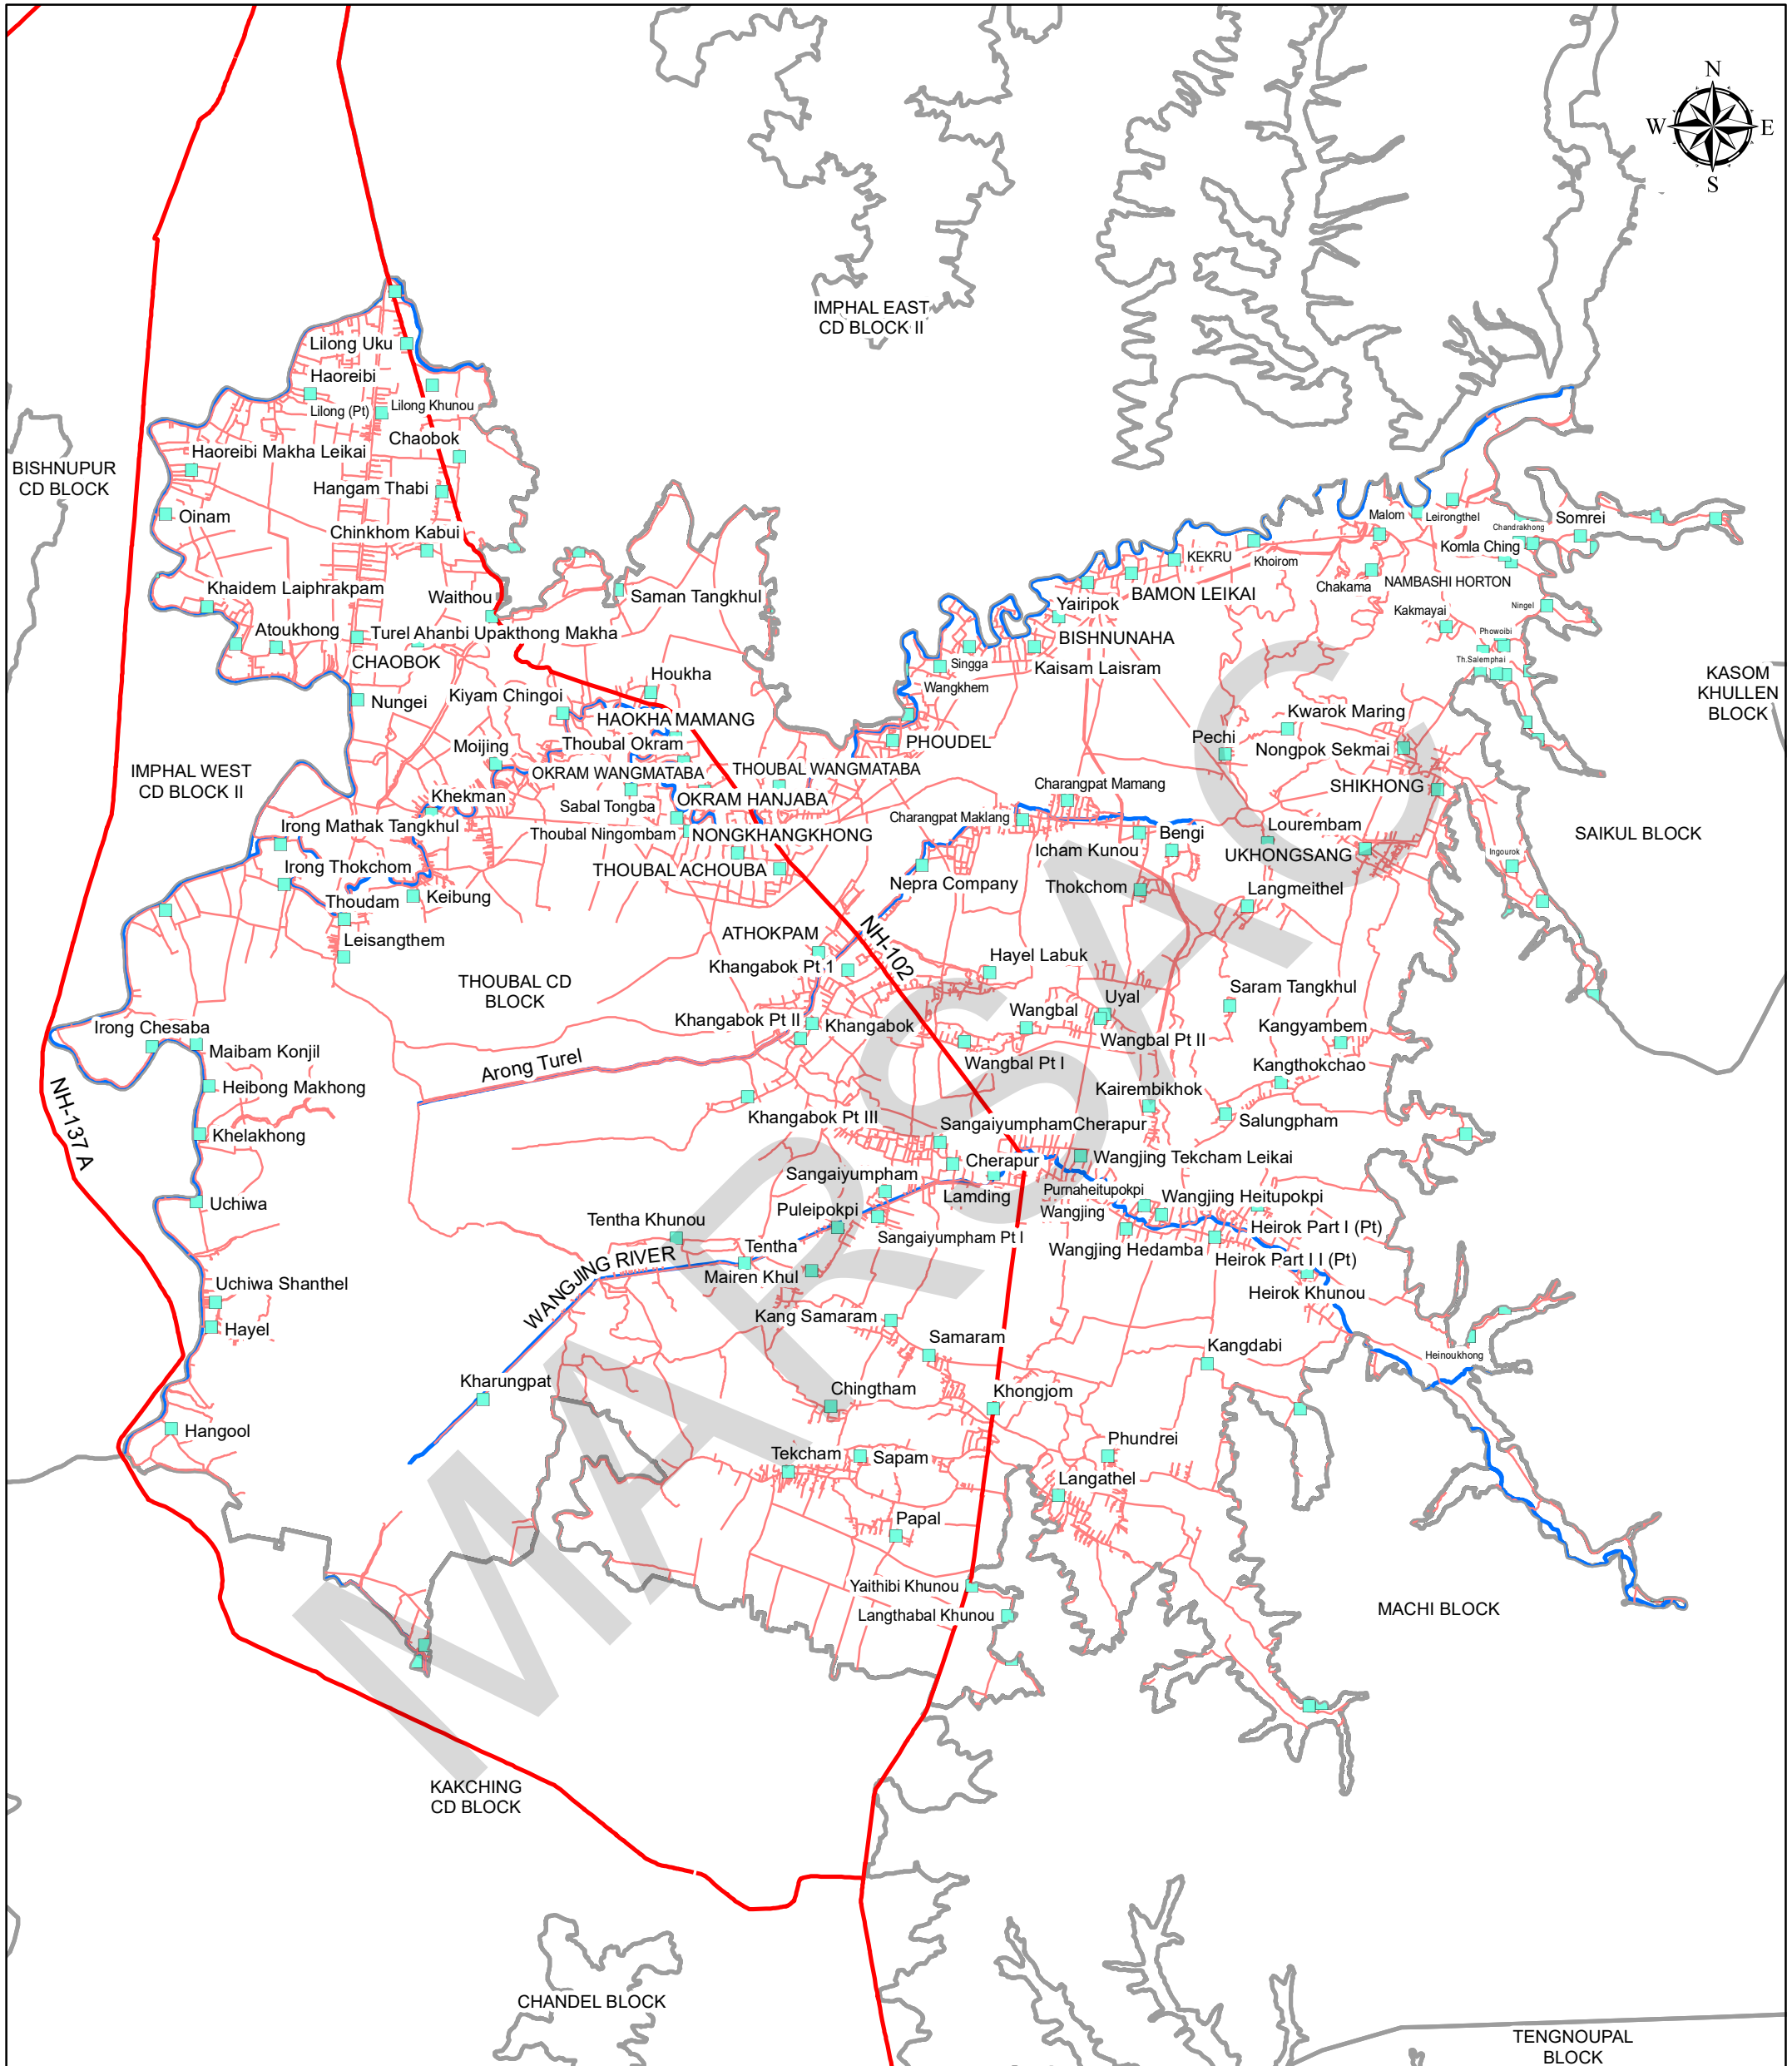

# MAP OF THOUBAL CD BLOCK

## INDEX MAP

## Legend

- Settlement
- National Highway
- Othe Road
- River
- Block\_Boundary