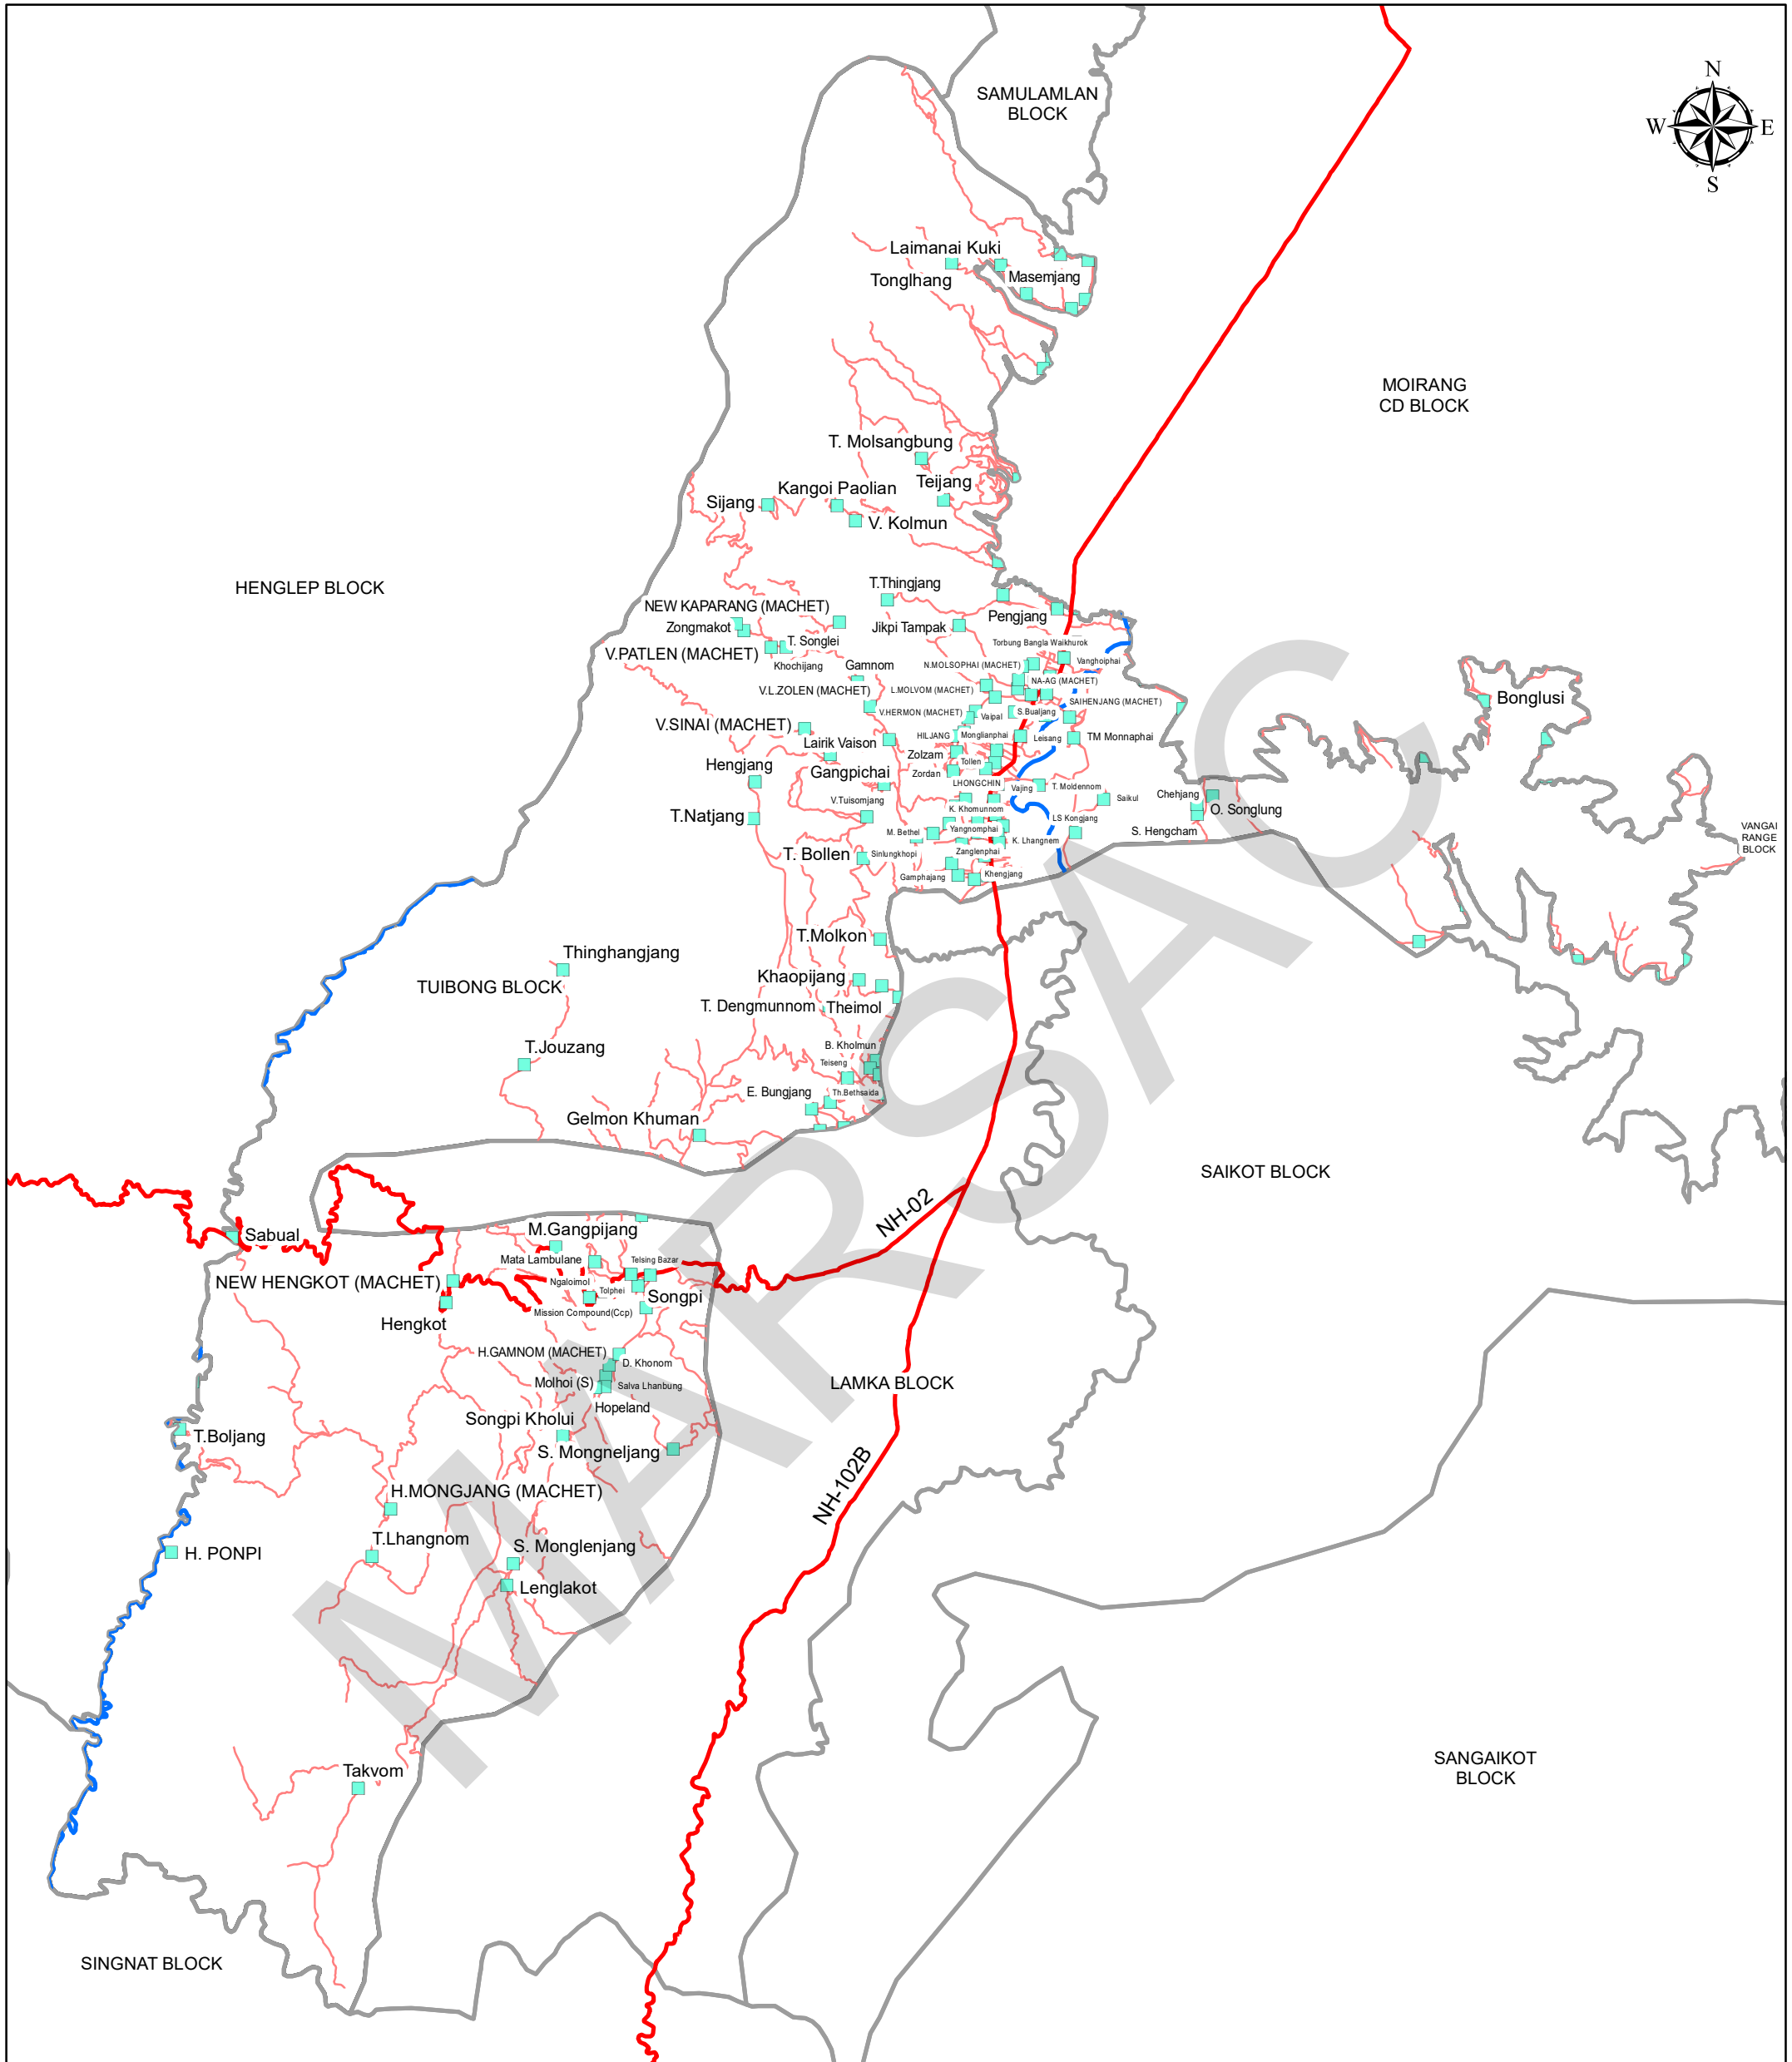

MAP OF TUIBONG BLOCK

INDEX MAP

Legend

- Settlement
- National Highway
- Othe Road
- River
- Block_Boundary