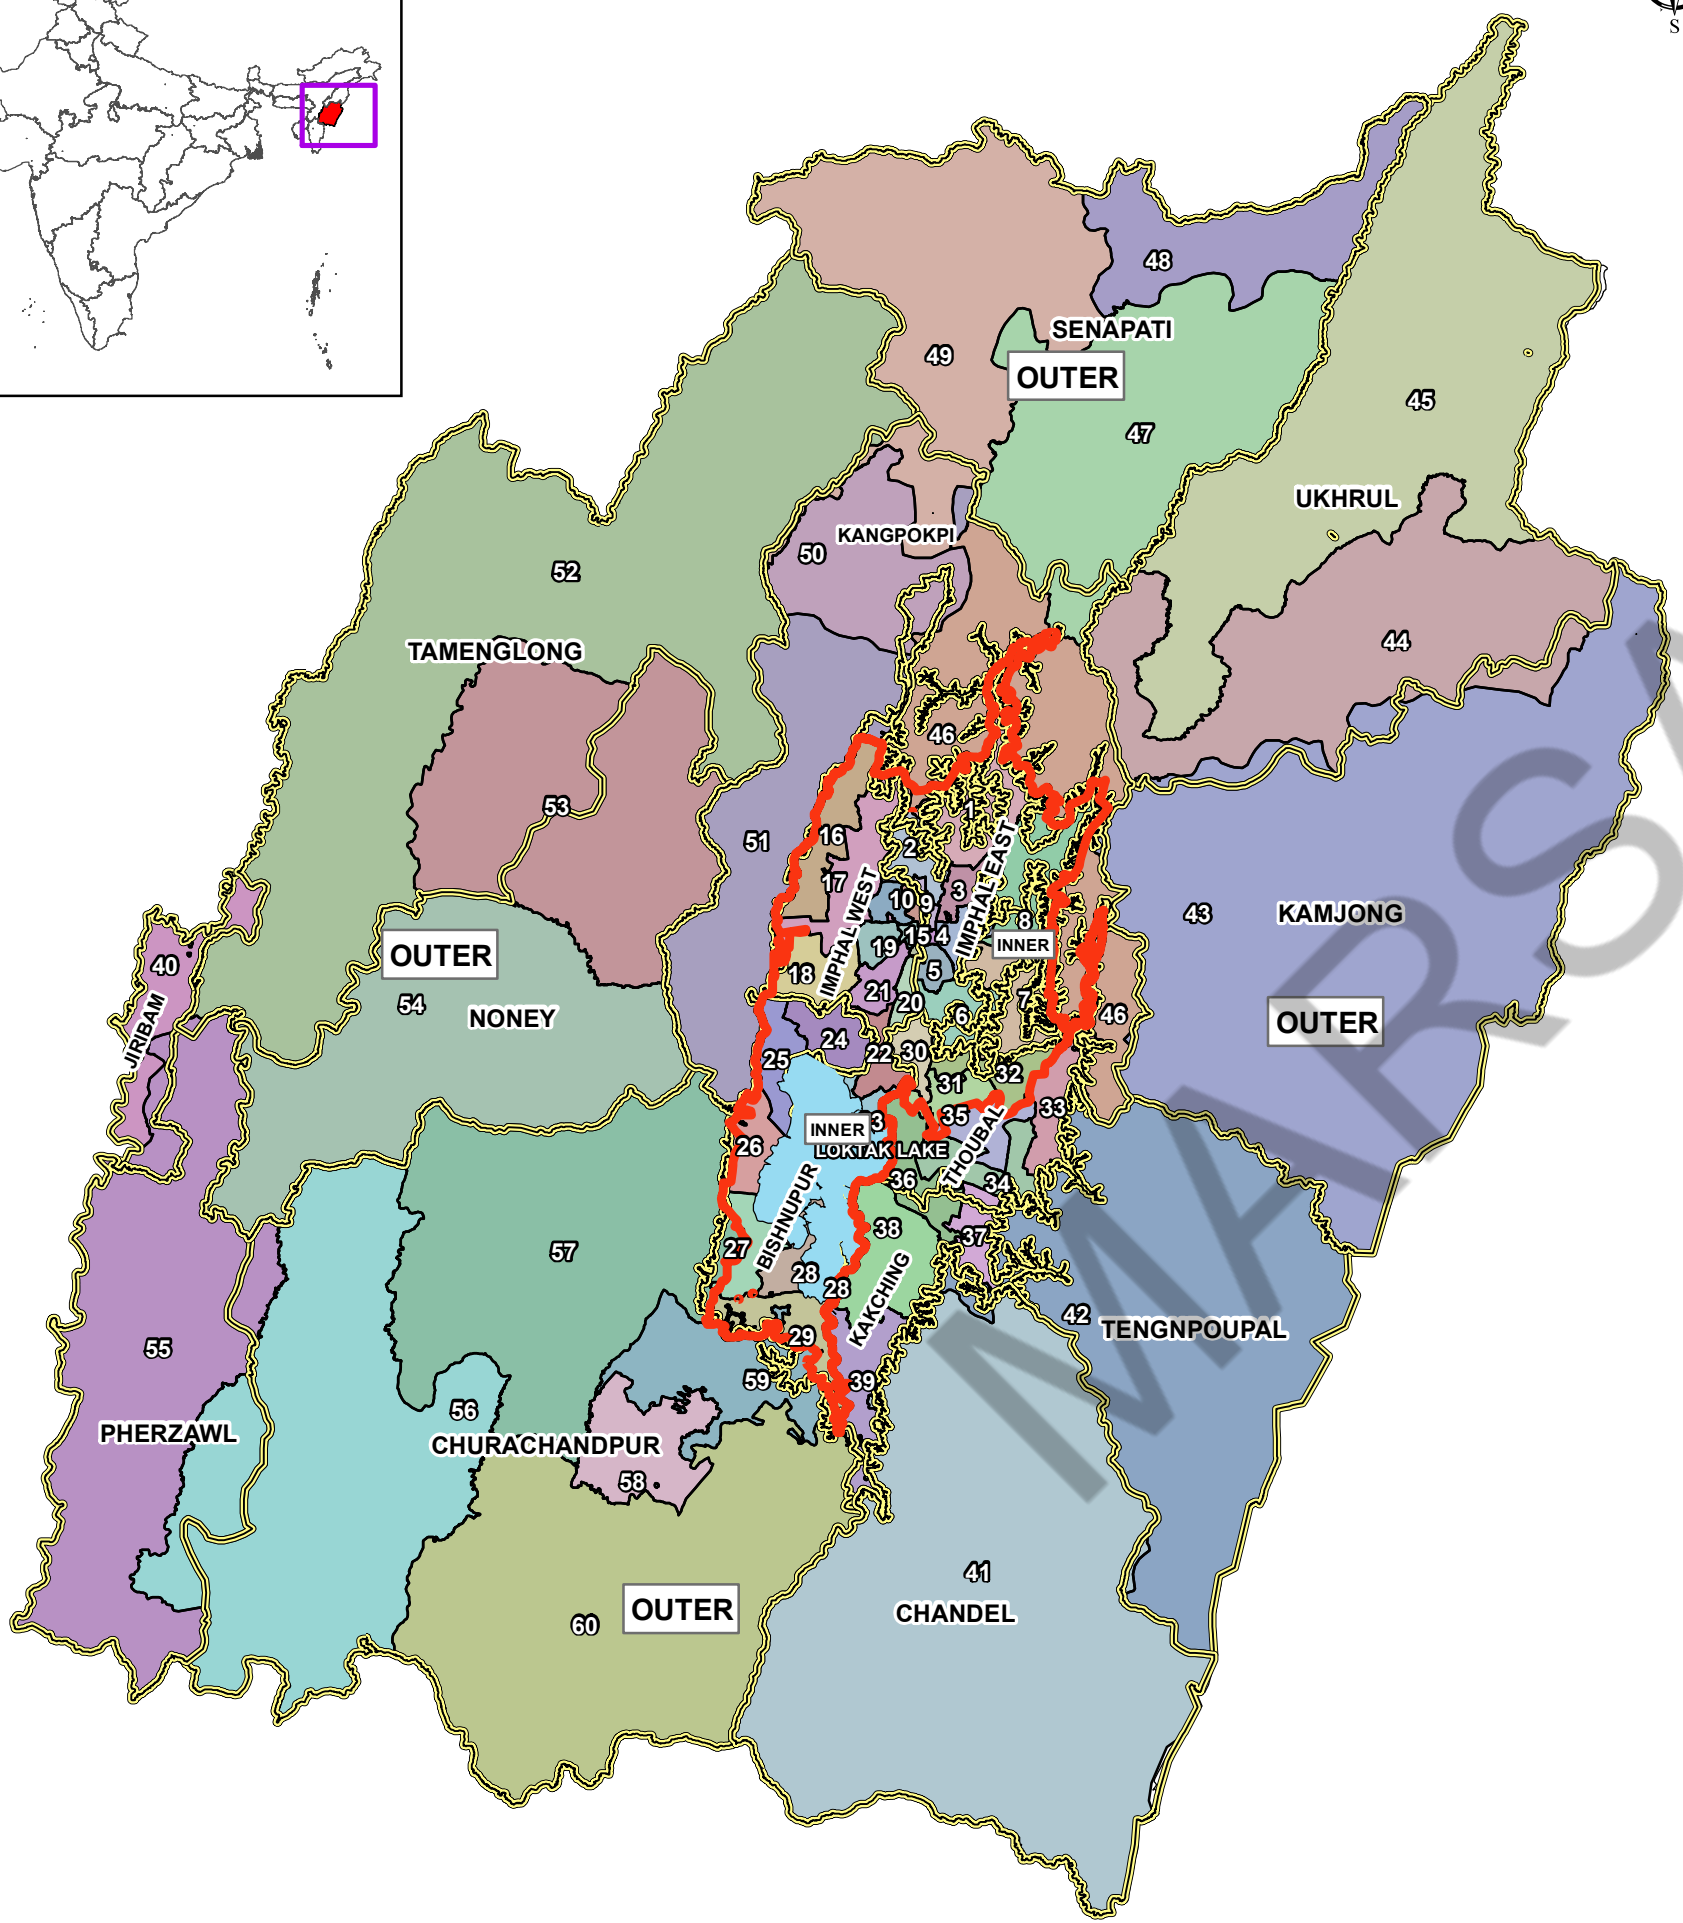

# MAP INDICATING ASSEMBLY & PARLIAMENTARY CONSTITUENCIES OF MANIPUR

Inner ACs		Outer ACs
1-Khundrakpam	21-Naoriya_Pakhanglakpa	41-Chandel
2-Heingang	22-Wangoi	42-Tengnoupal
3-Khurai	23-Mayang Imphal	43-Phungyar
4-Kshetrigao	24-Nambol	44-Ukhrul
5-Thongju	25-Oinam	45-Chingai
6-Keirao	26-Bishnupur	46-Saikul
7-Andro	27-Moirang	47-Karong
8-Lamlai	28-Thanga	48-Mao
9-Thangmeiband	29-Kumbi	49-Tadubi
10-Uripok	30-Lilong	50-Kangpokpi
11-Sagolband	31-Thoubal	51-Saitu
12-Keishamthong	32-Wangkhem	52-Tamei
13-Singjamei	33-Heirok	53-Tamenglong
14-Yaiskul	34-Wangjing	54-Nungba
15-Wangkhei	35-Khangabok	55-Tipaimukh
16-Sekmai	36-Wabagai	56-Thanlon
17-Lamsang	37-Kakching	57-Henglep
18-Konthoujam	38-Hiyanglam	58-Churachandpur
19-Patsoi	39-Sugnu	59-Saikot
20-Longthabal	40-Jiribam	60-Singhat

No of Assembly Constituencies = 60

No of Parliamentary Constituencies = 2 (Inner PC (AC 1 to 32) & Outer PC(AC 33 to 60))

**Legend**

- Parliamentary Constituency Boundary
- AC Boundary
- District Boundary