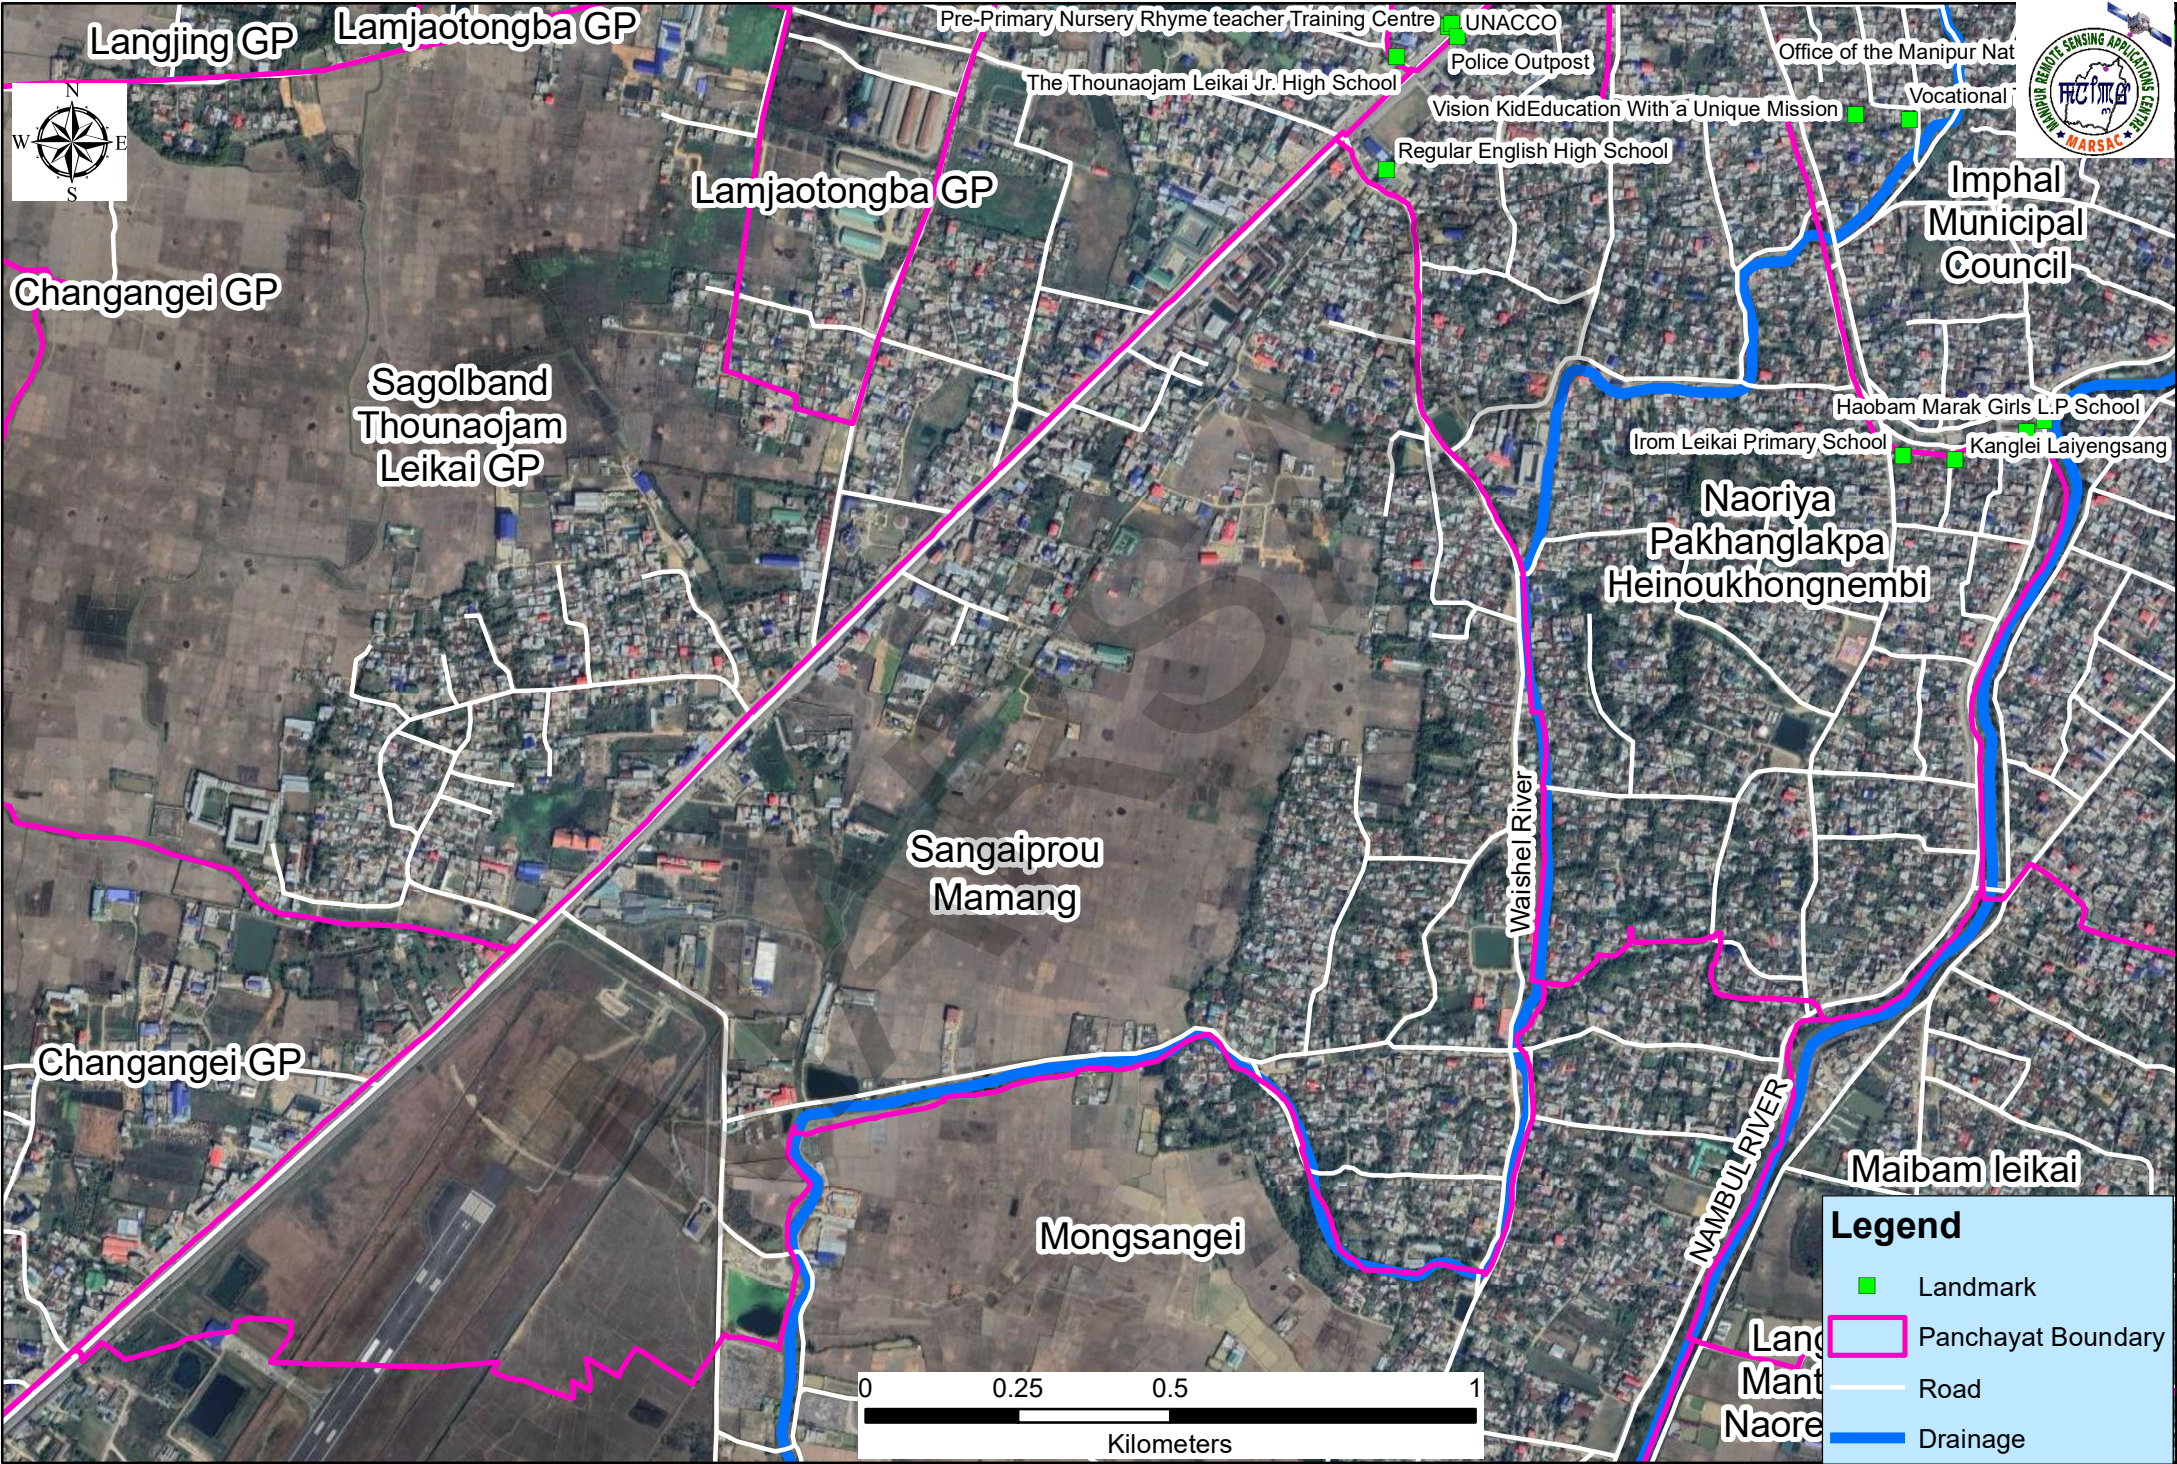

MAP OF SANGAIPROU MAMANG GRAM PANCHAYAT AND ITS SURROUNDING

Legend

- Landmark
- Panchayat Boundary
- Road
- Drainage