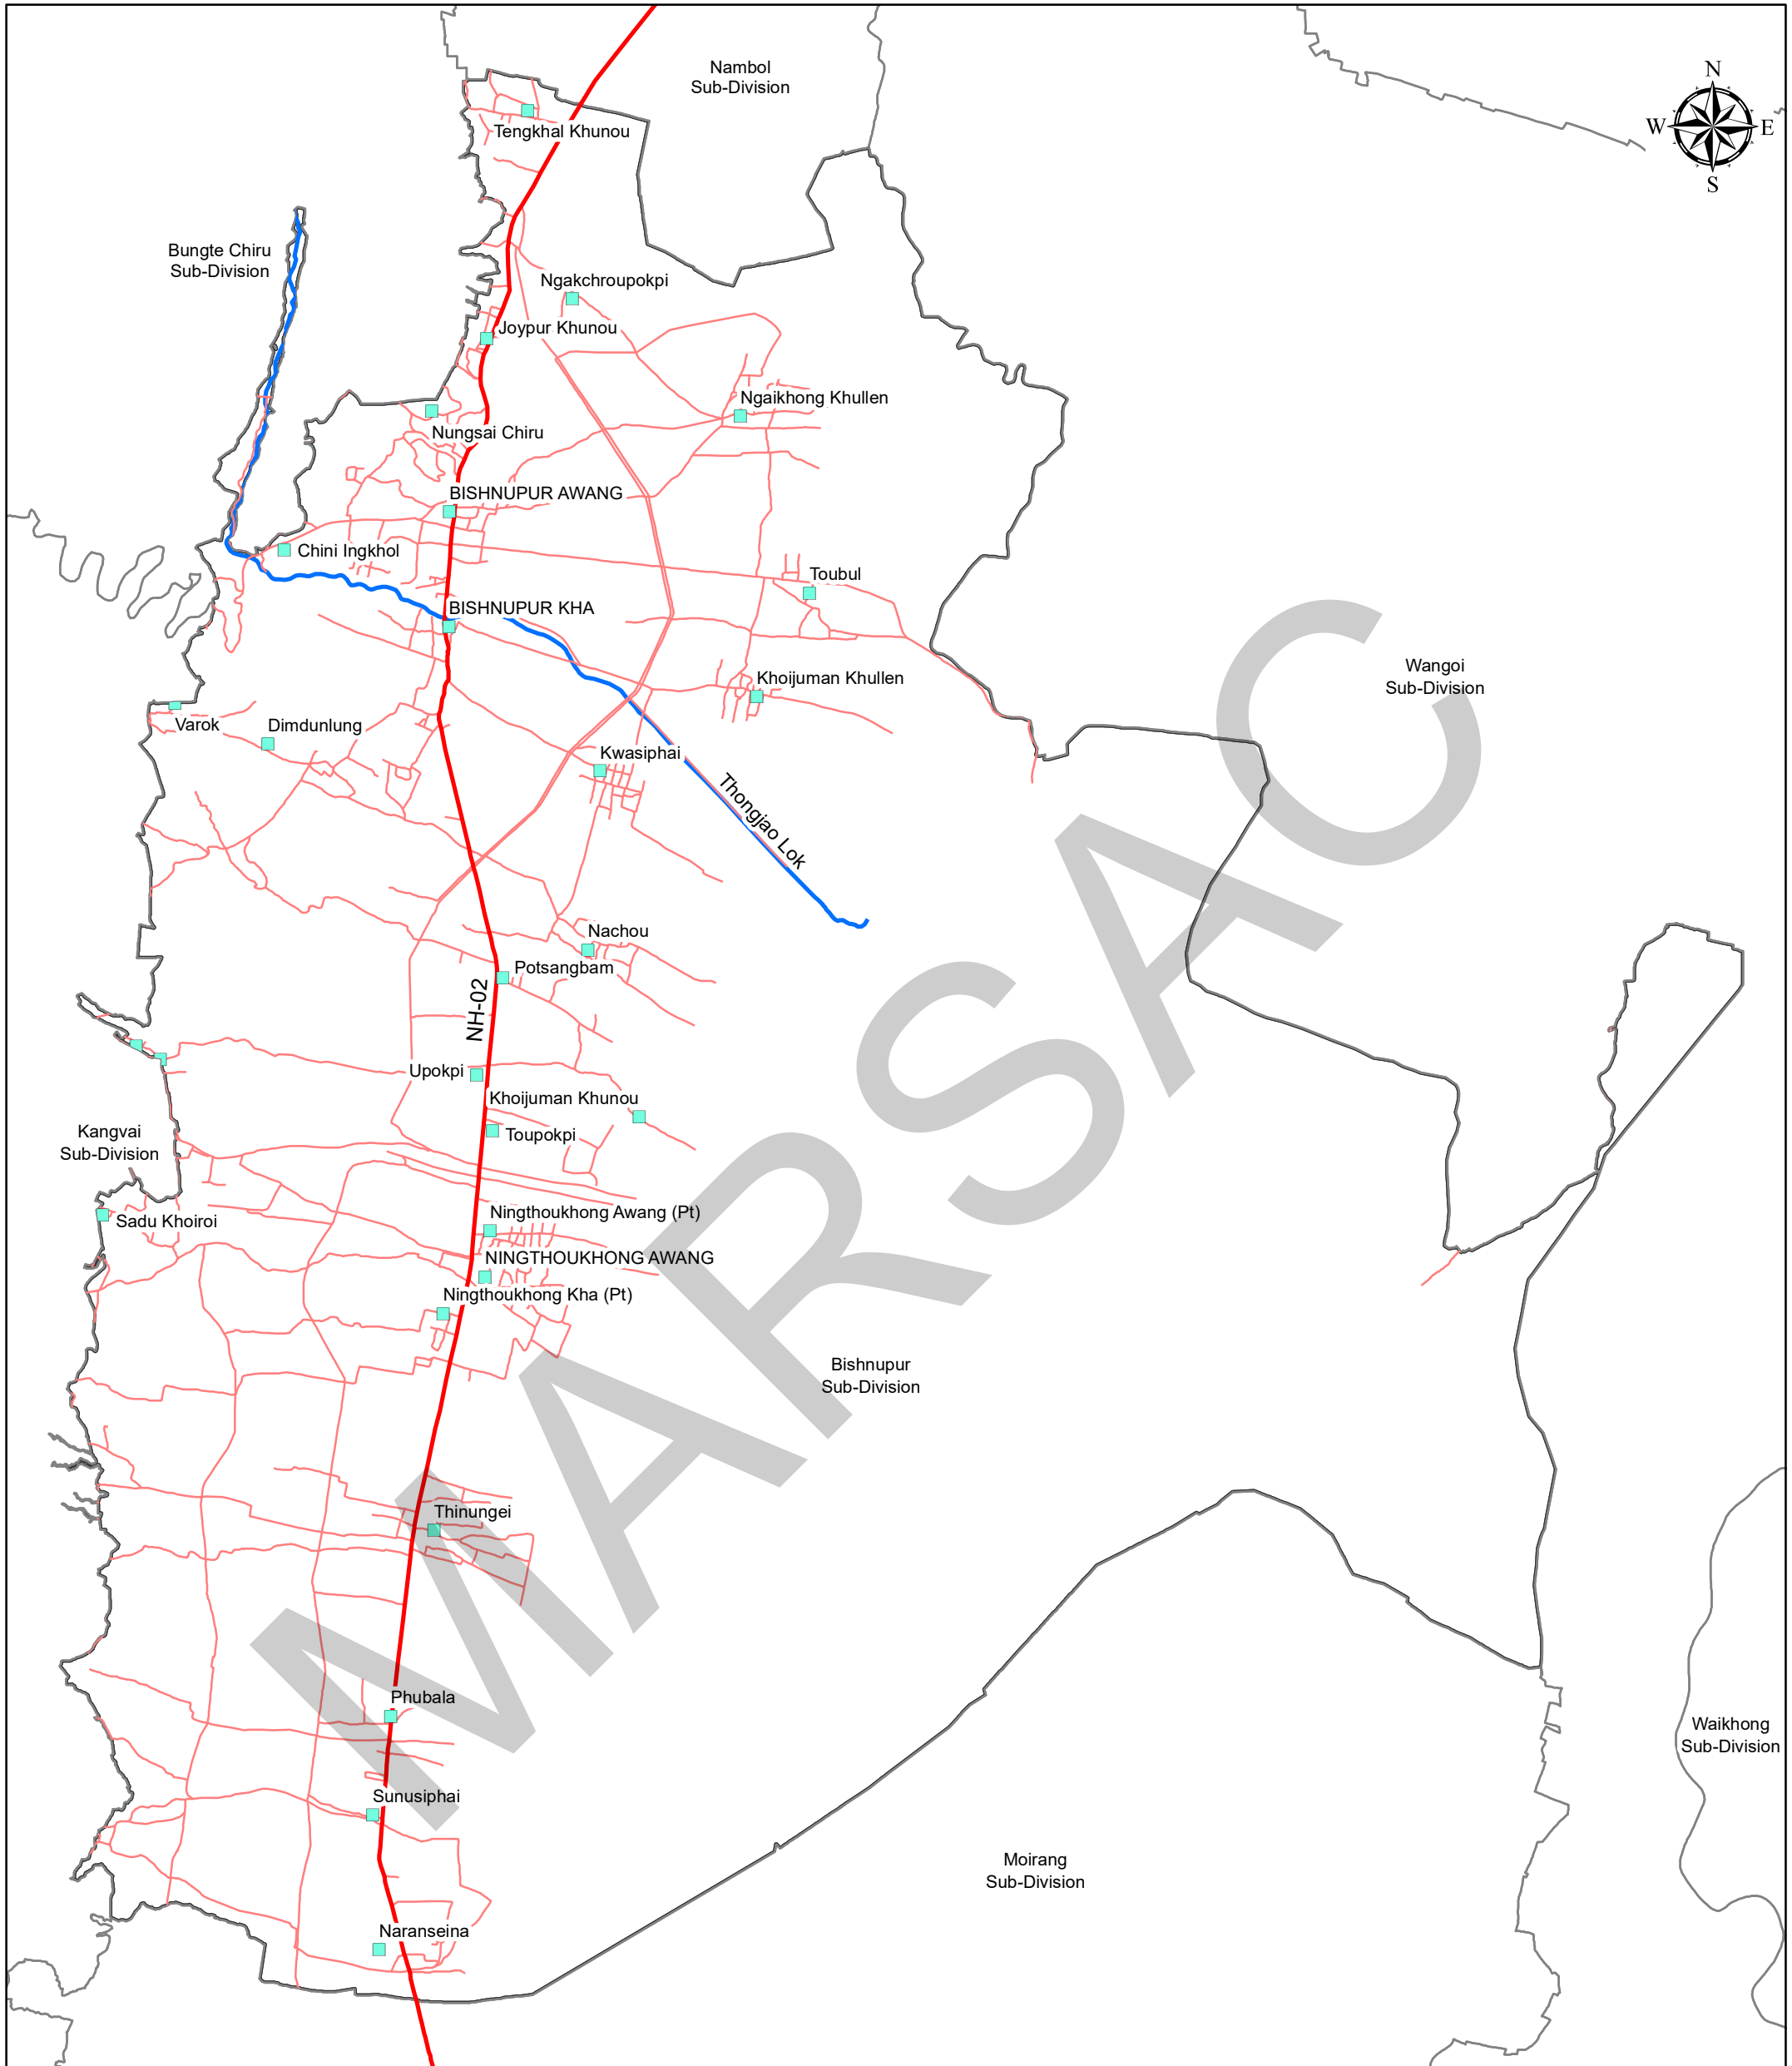

# MAP OF BISHNUPUR SUB DIVISION

## INDEX MAP

## Legend

- Settlement
- National Highway
- Othe Road
- River
- Sub Divisions Boundary