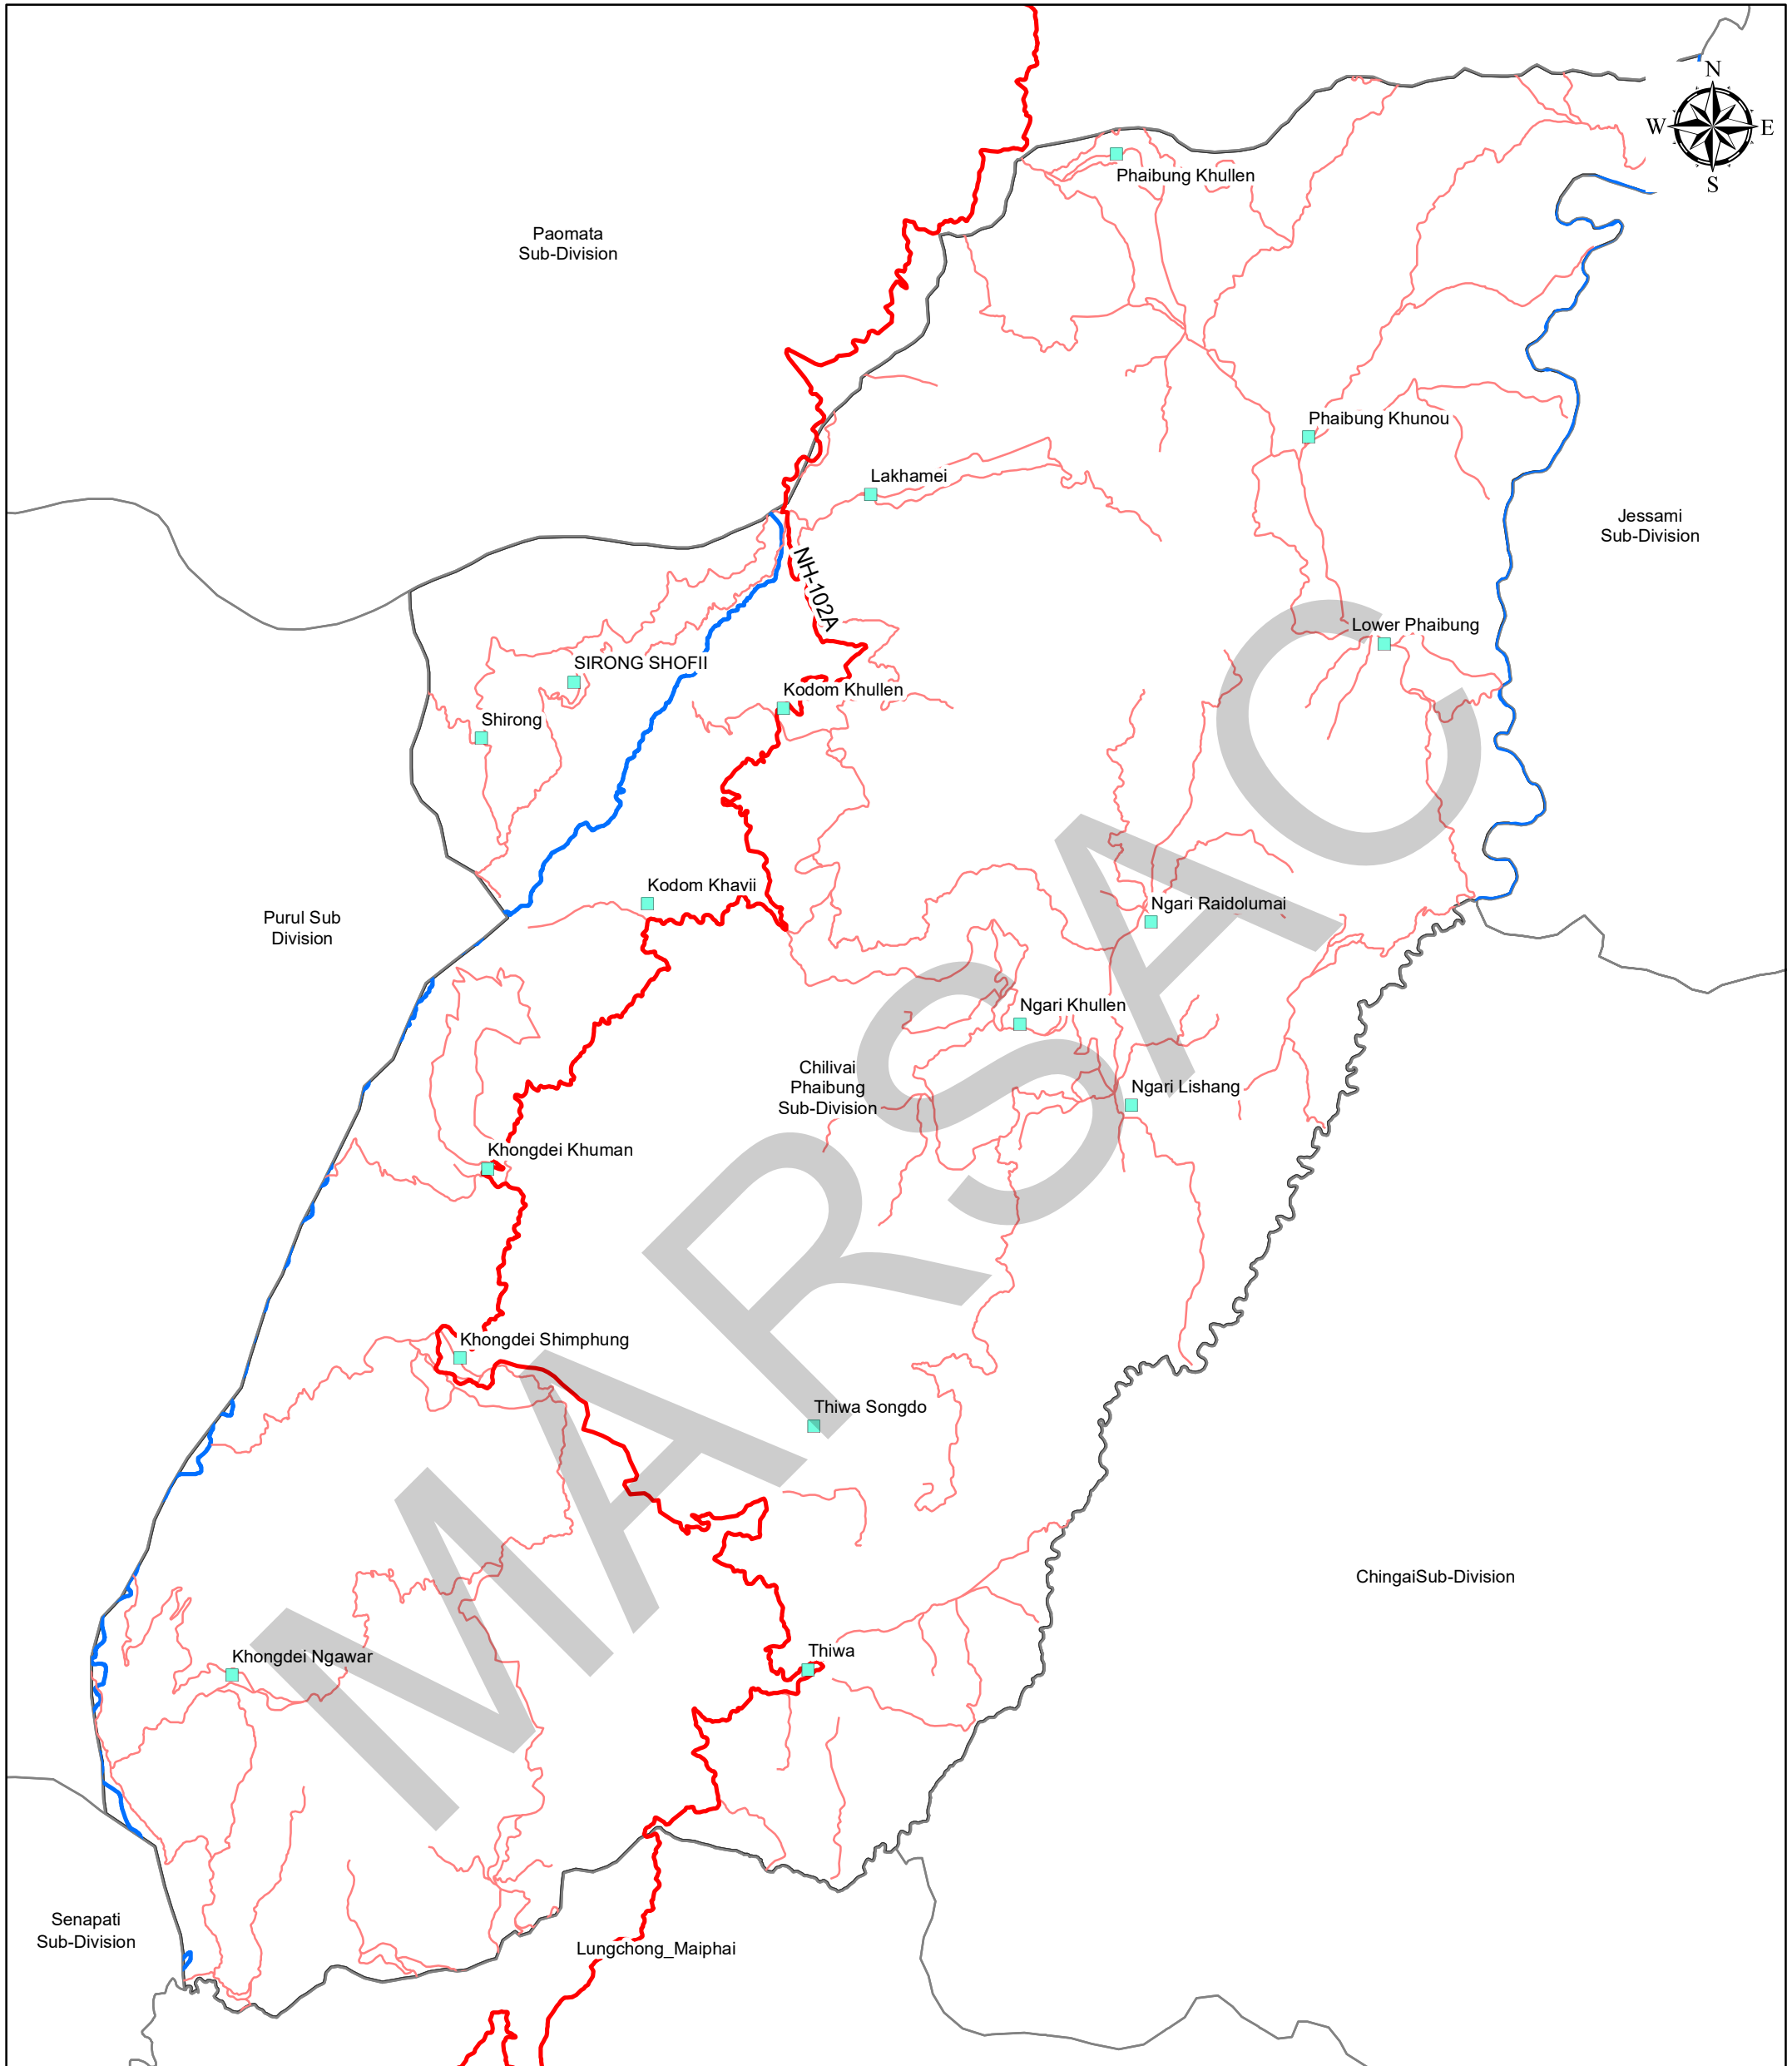

MAP OF CHILIVAI PHAIBUNG SUB DIVISION

INDEX MAP

Legend

- Settlement
- National Highway
- Othe Road
- River
- Sub Divisions Boundary