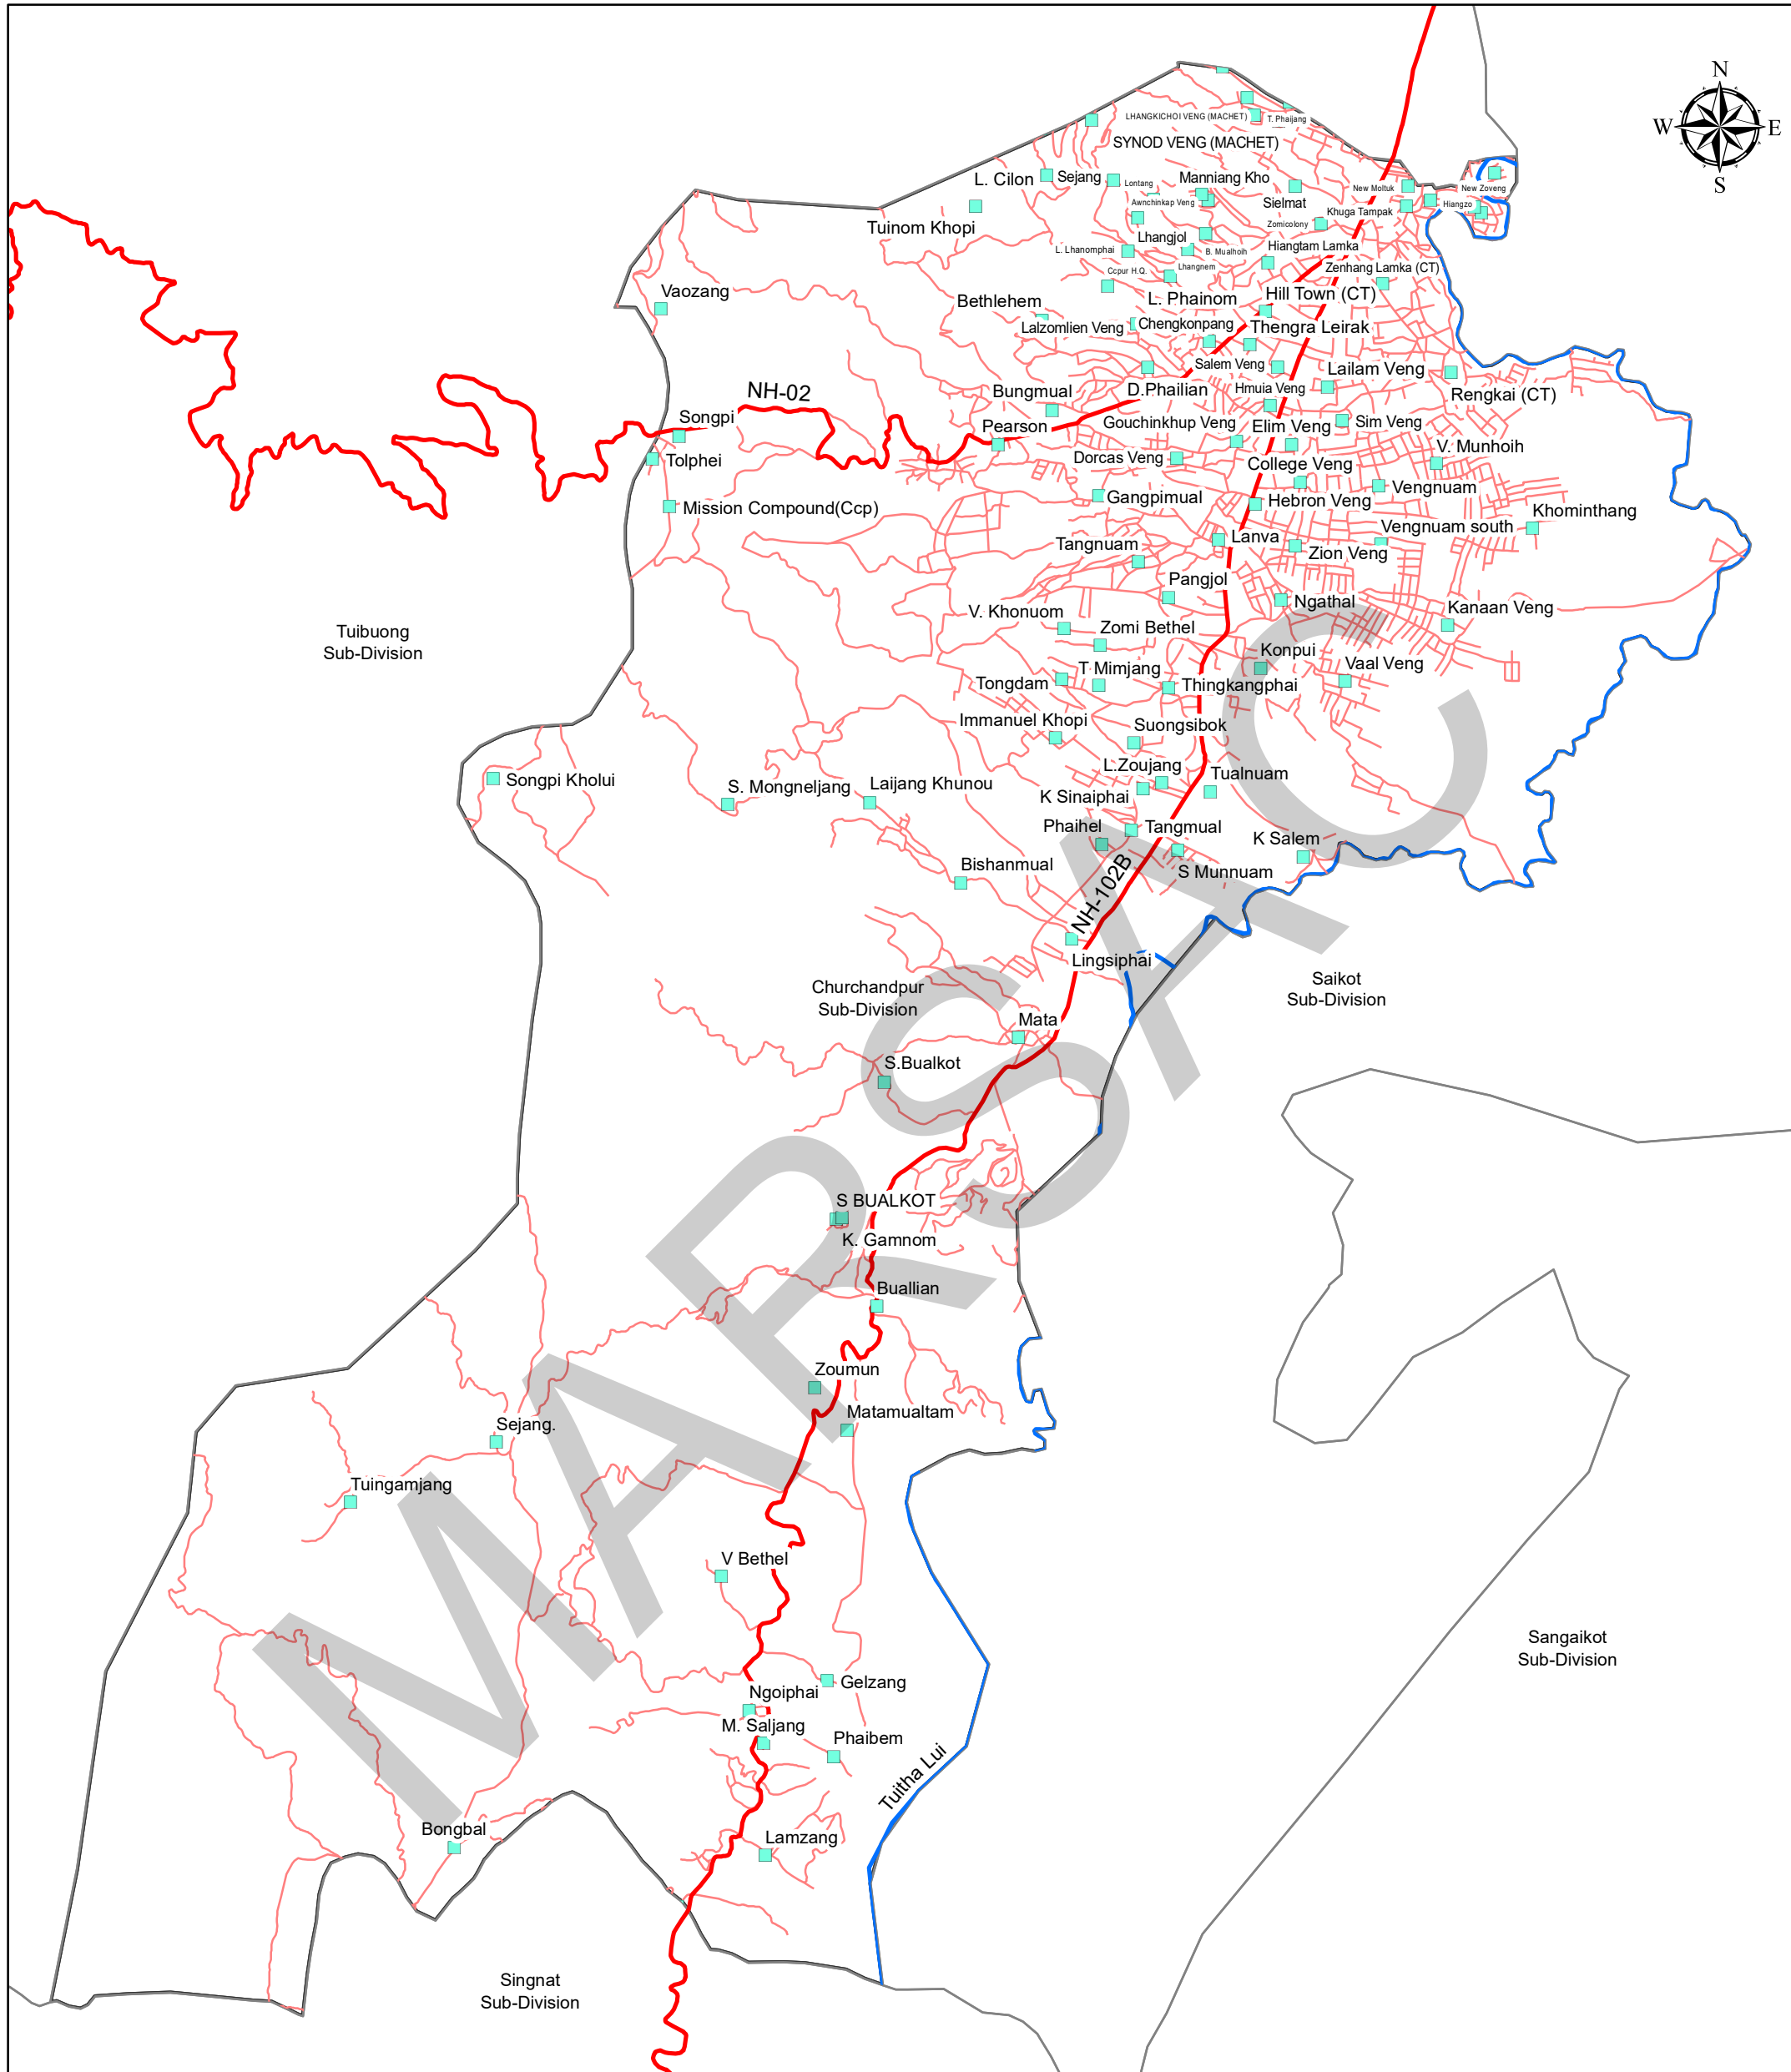

# MAP OF CHURCHANDPUR SUB DIVISION

## INDEX MAP

## Legend

- Settlement
- National Highway
- Othe Road
- River
- Sub Divisions Boundary