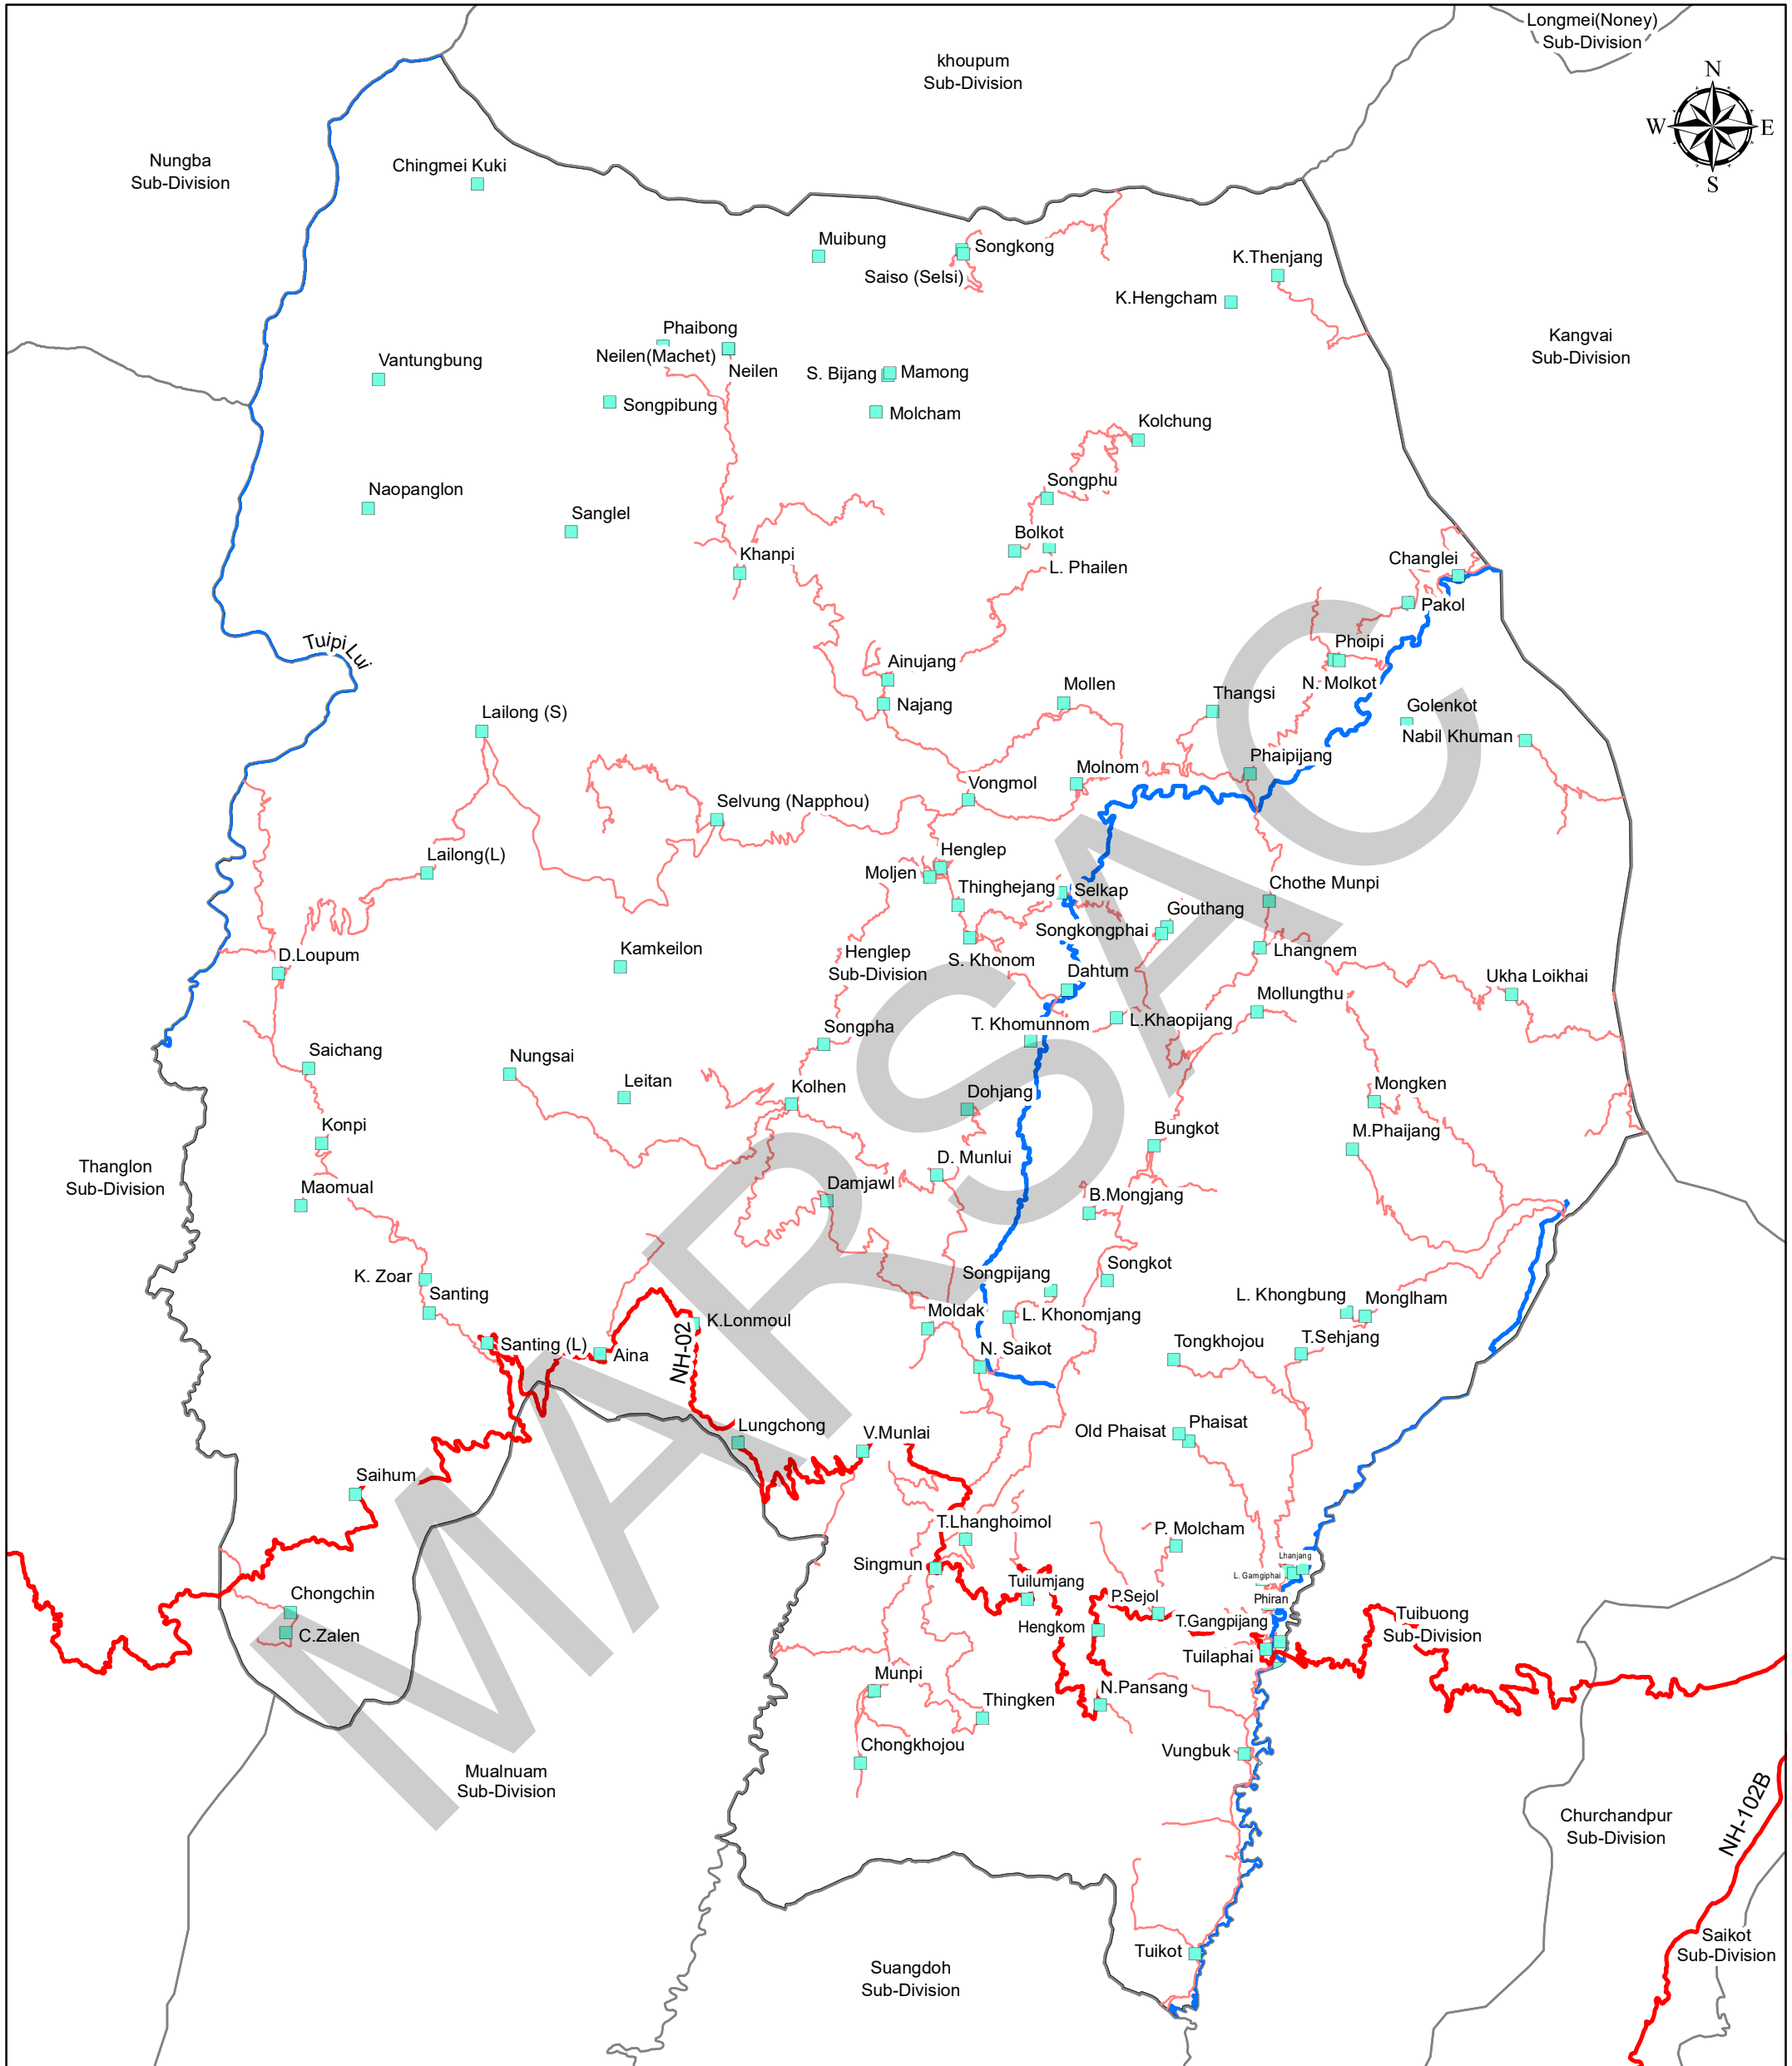

# MAP OF HENGLEP SUB DIVISION

## INDEX MAP

## Legend

- Settlement
- National Highway
- Othe Road
- River
- Sub Divisions Boundary