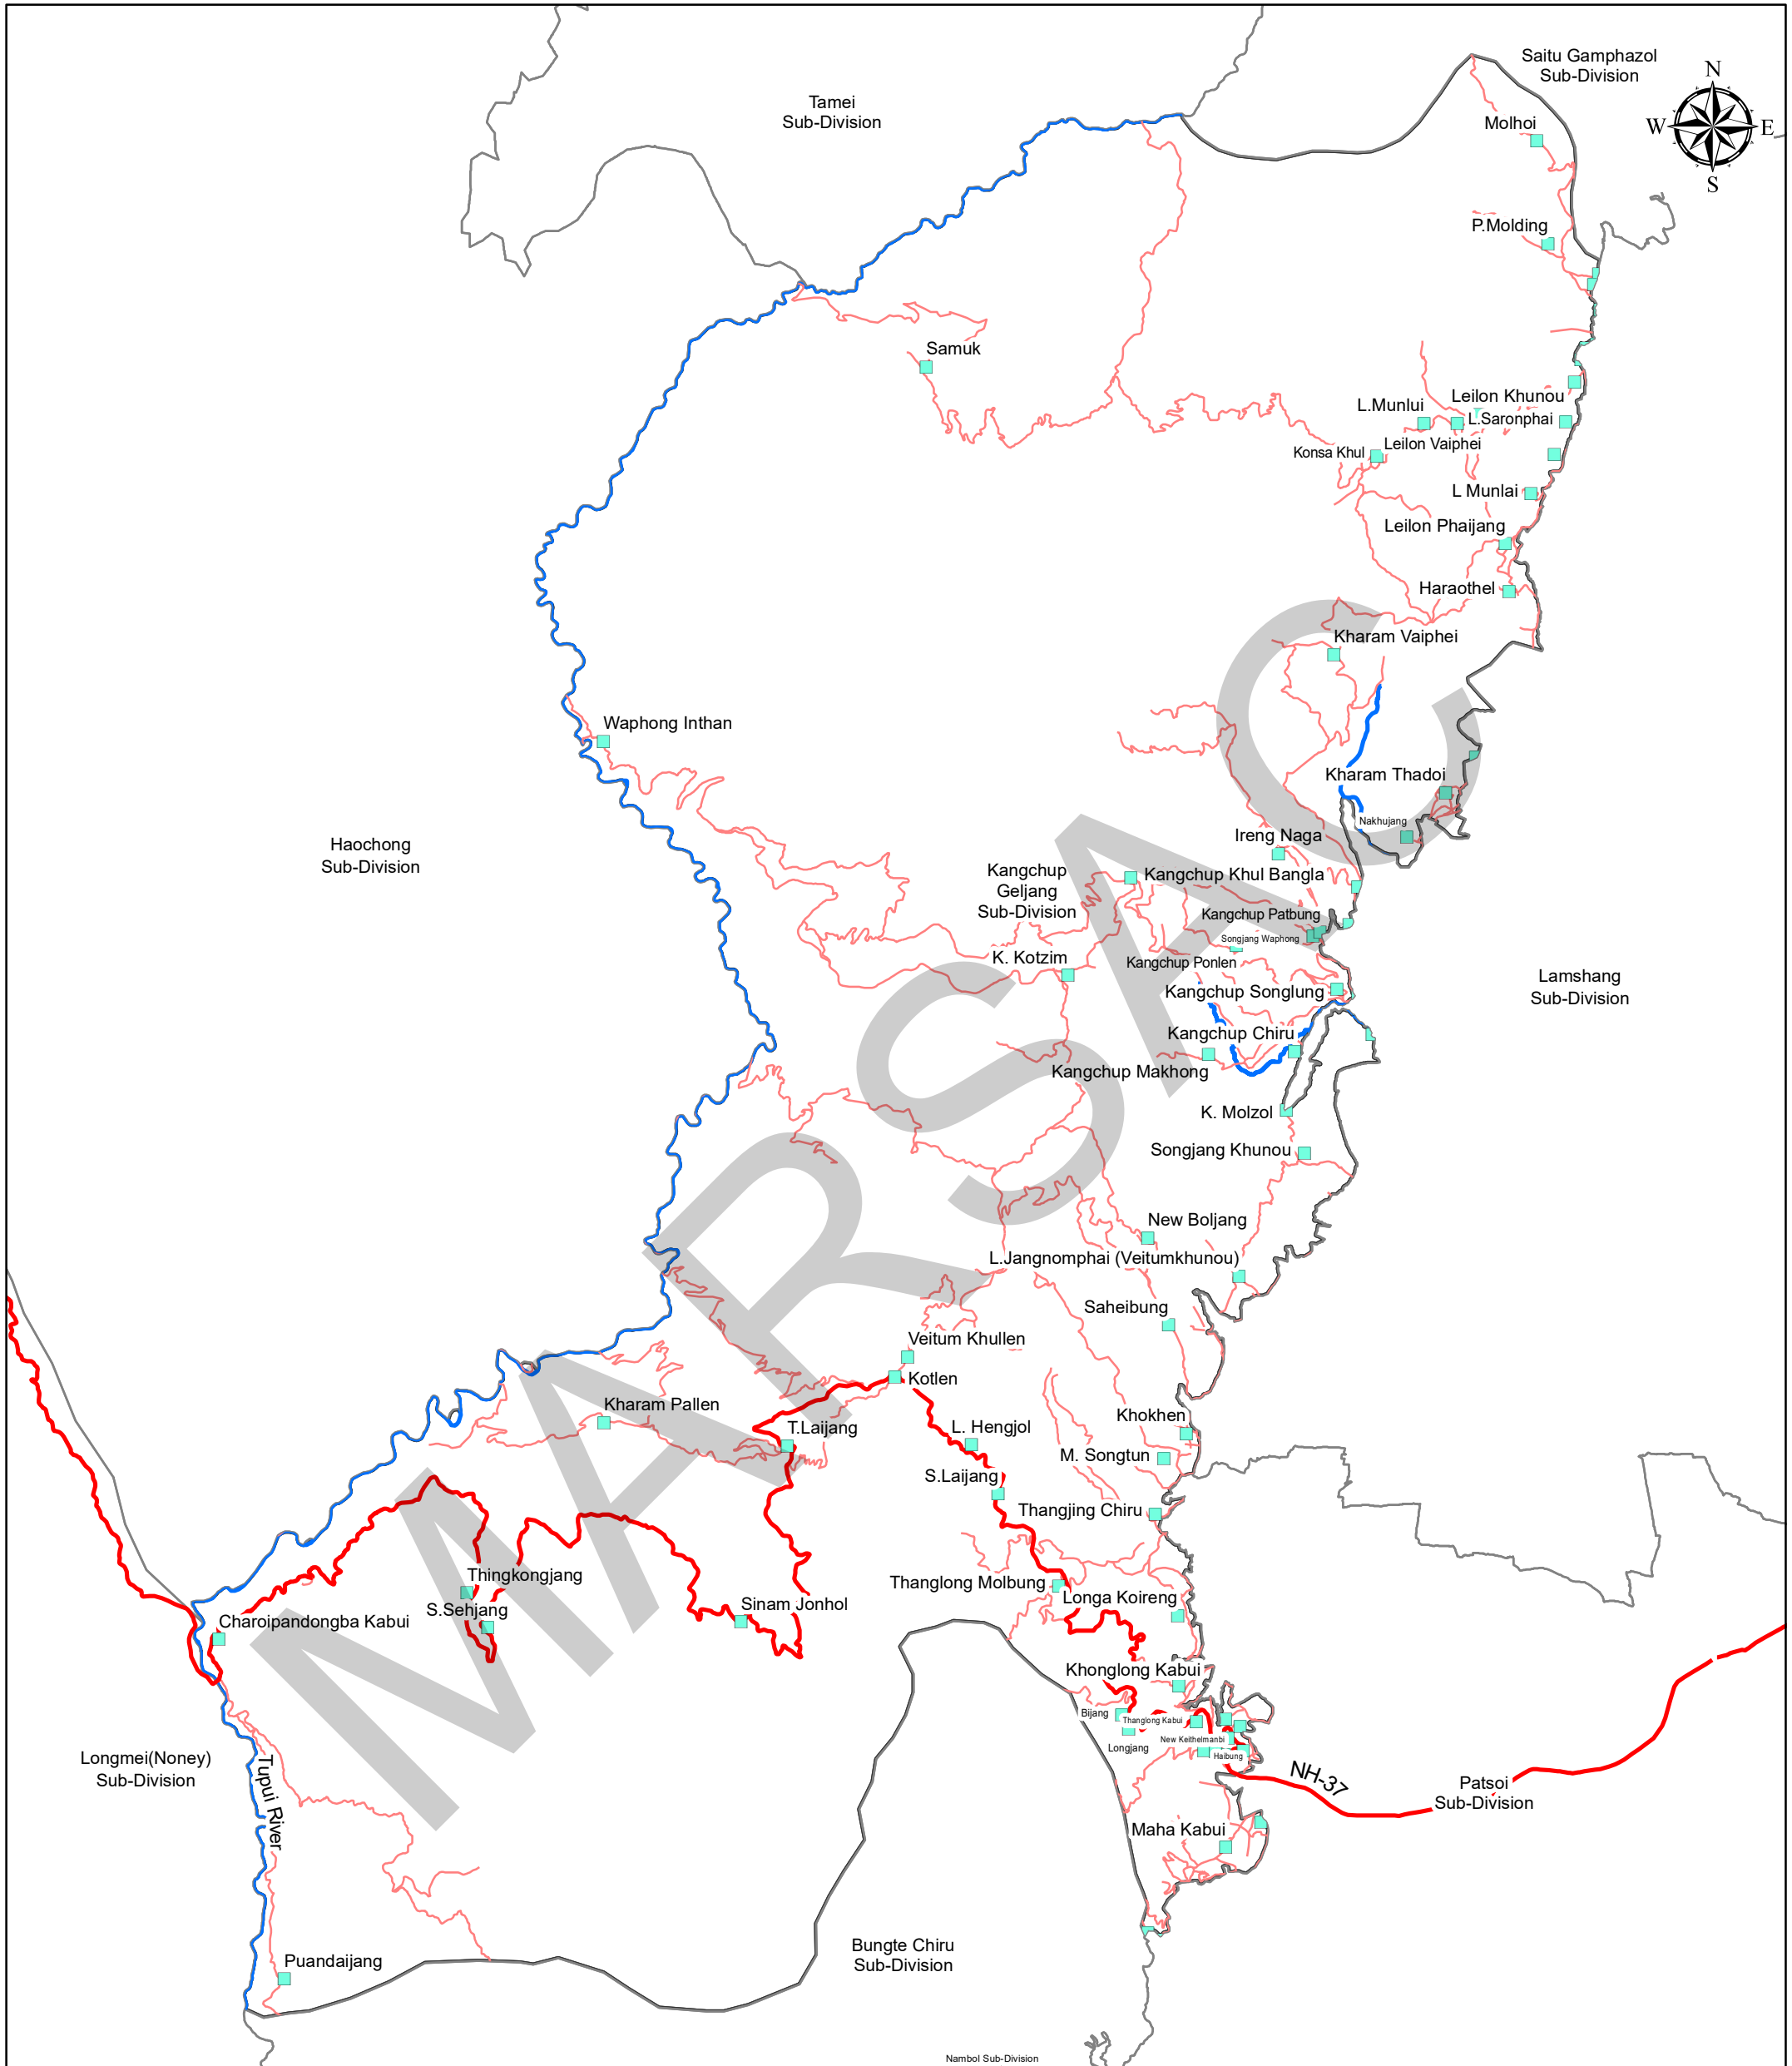

# MAP OF KANGCHUP GELJANG SUB DIVISION

## INDEX MAP

## Legend

- Settlement
- National Highway
- Othe Road
- River
- Sub Divisions Boundary