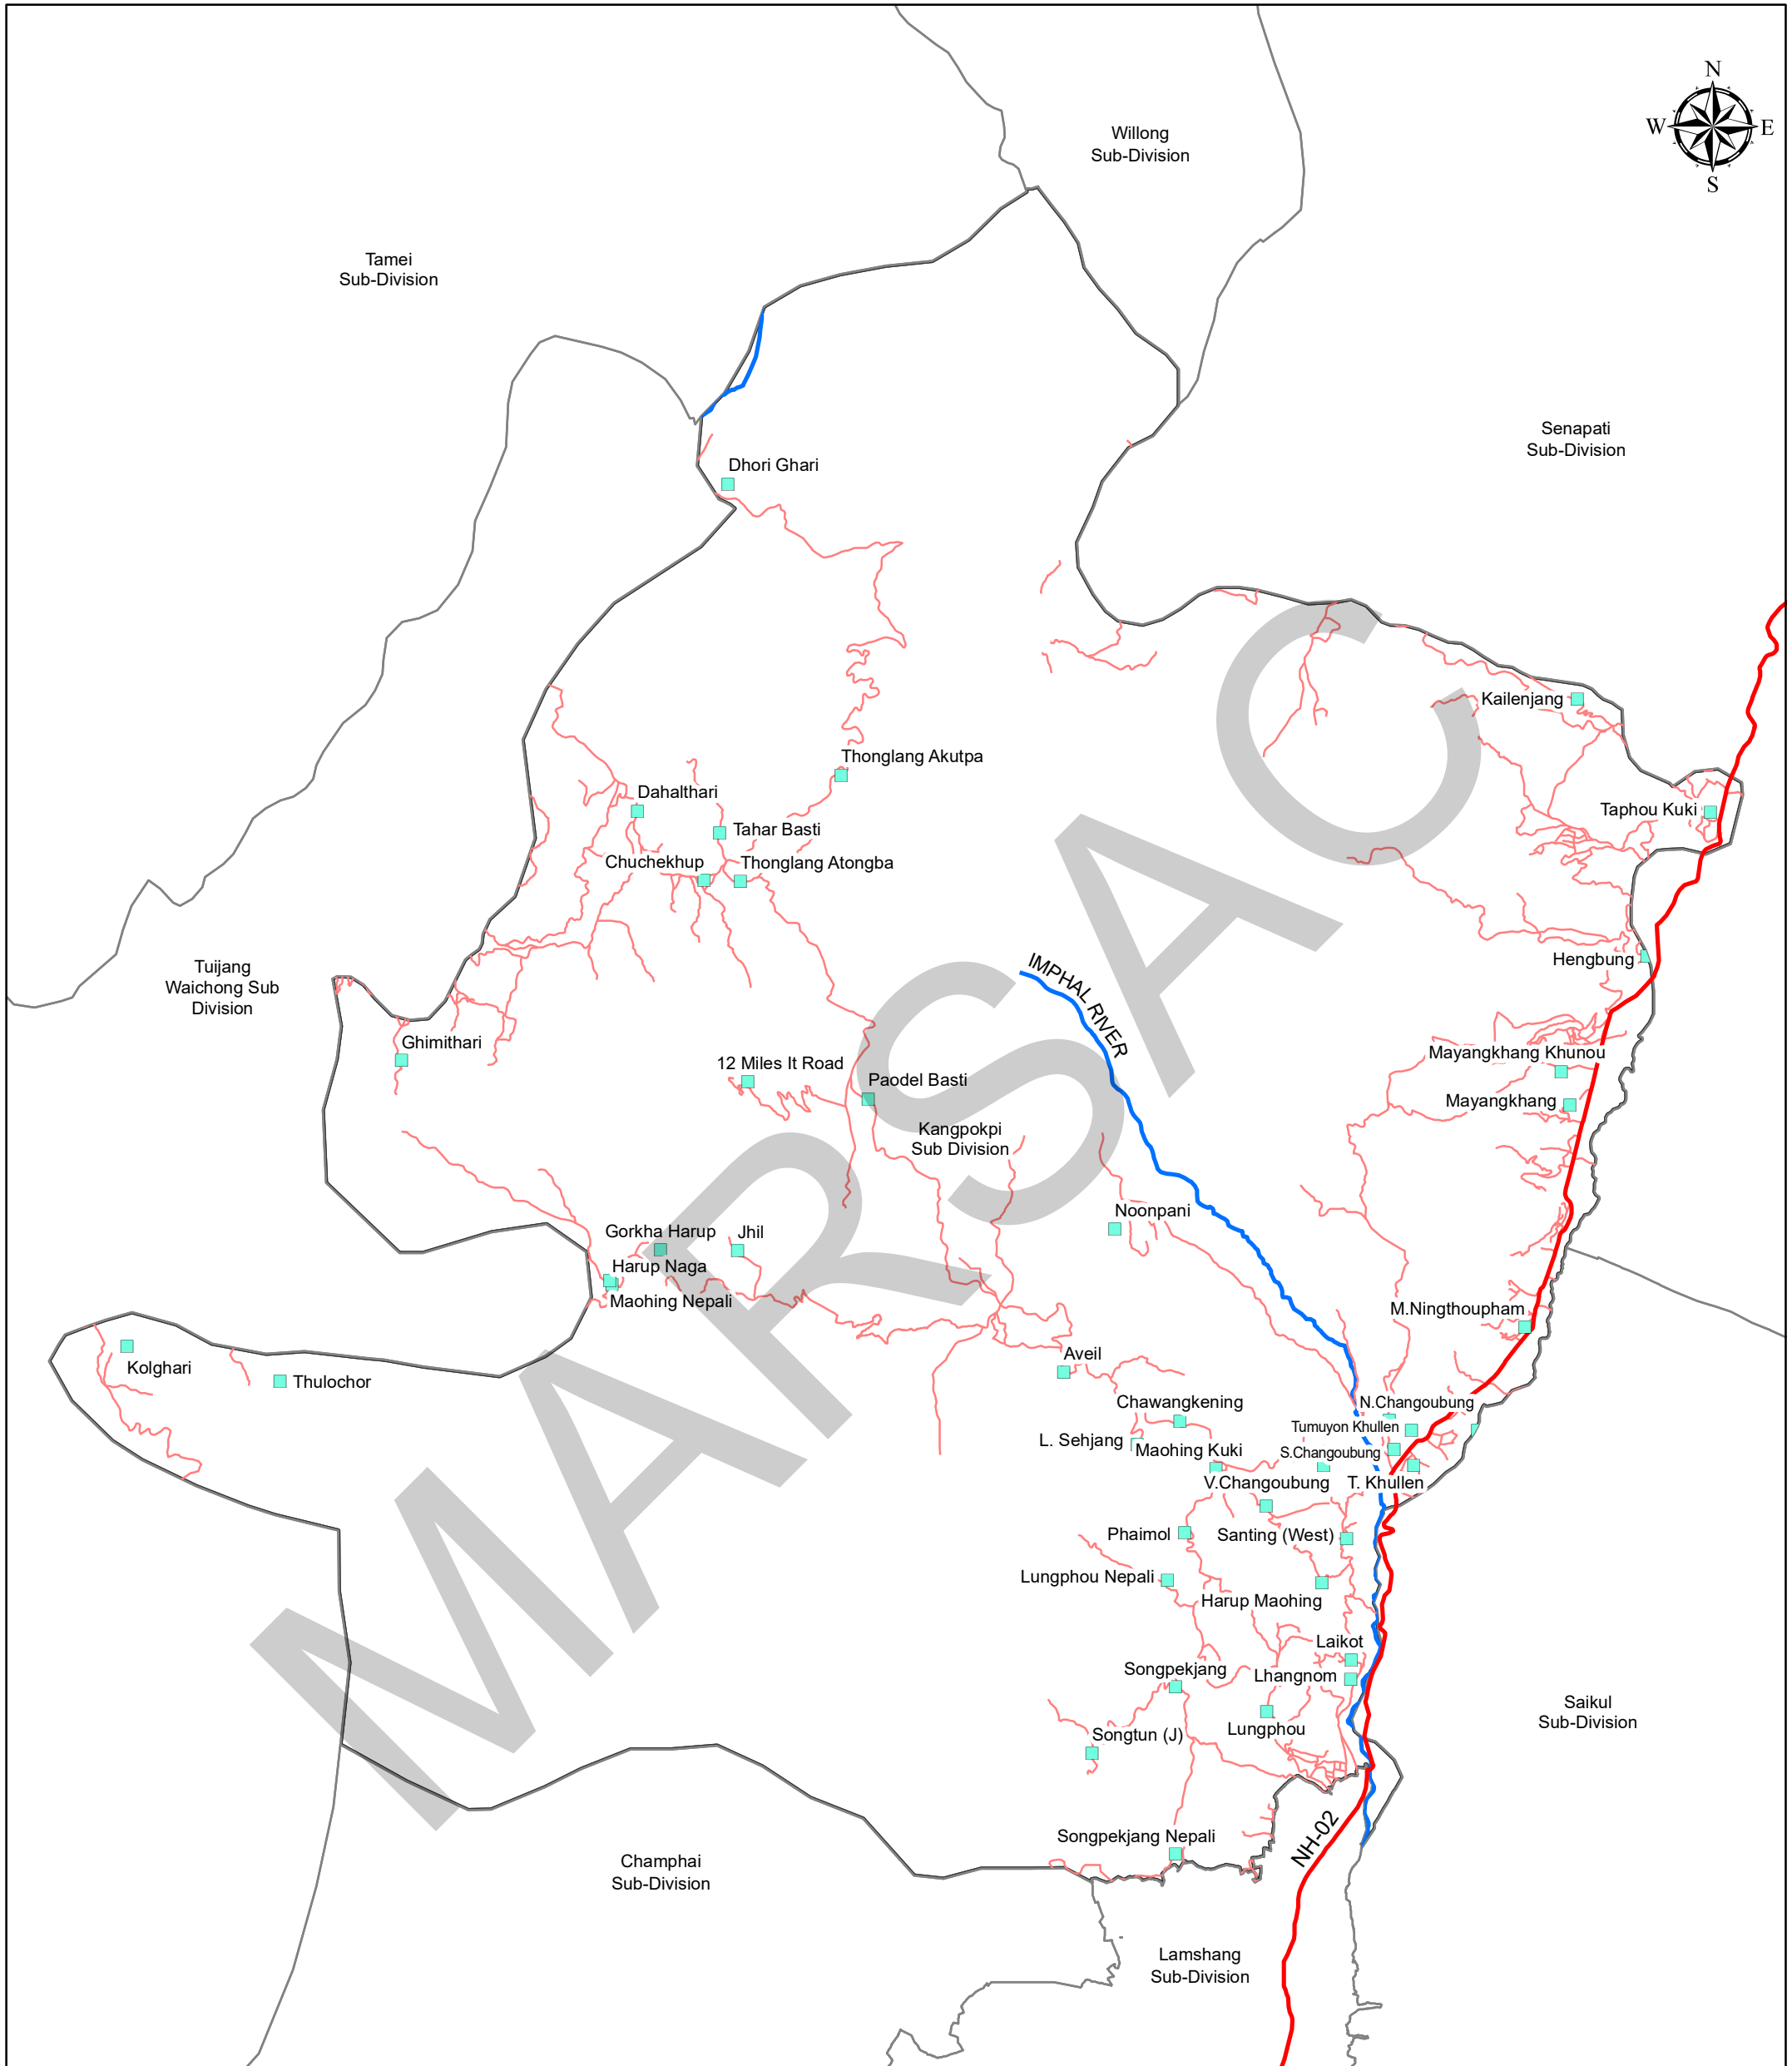

MAP OF KANGPOKPI SUB DIVISION

INDEX MAP

Legend

- Settlement
- National Highway
- Othe Road
- River
- Sub Divisions Boundary