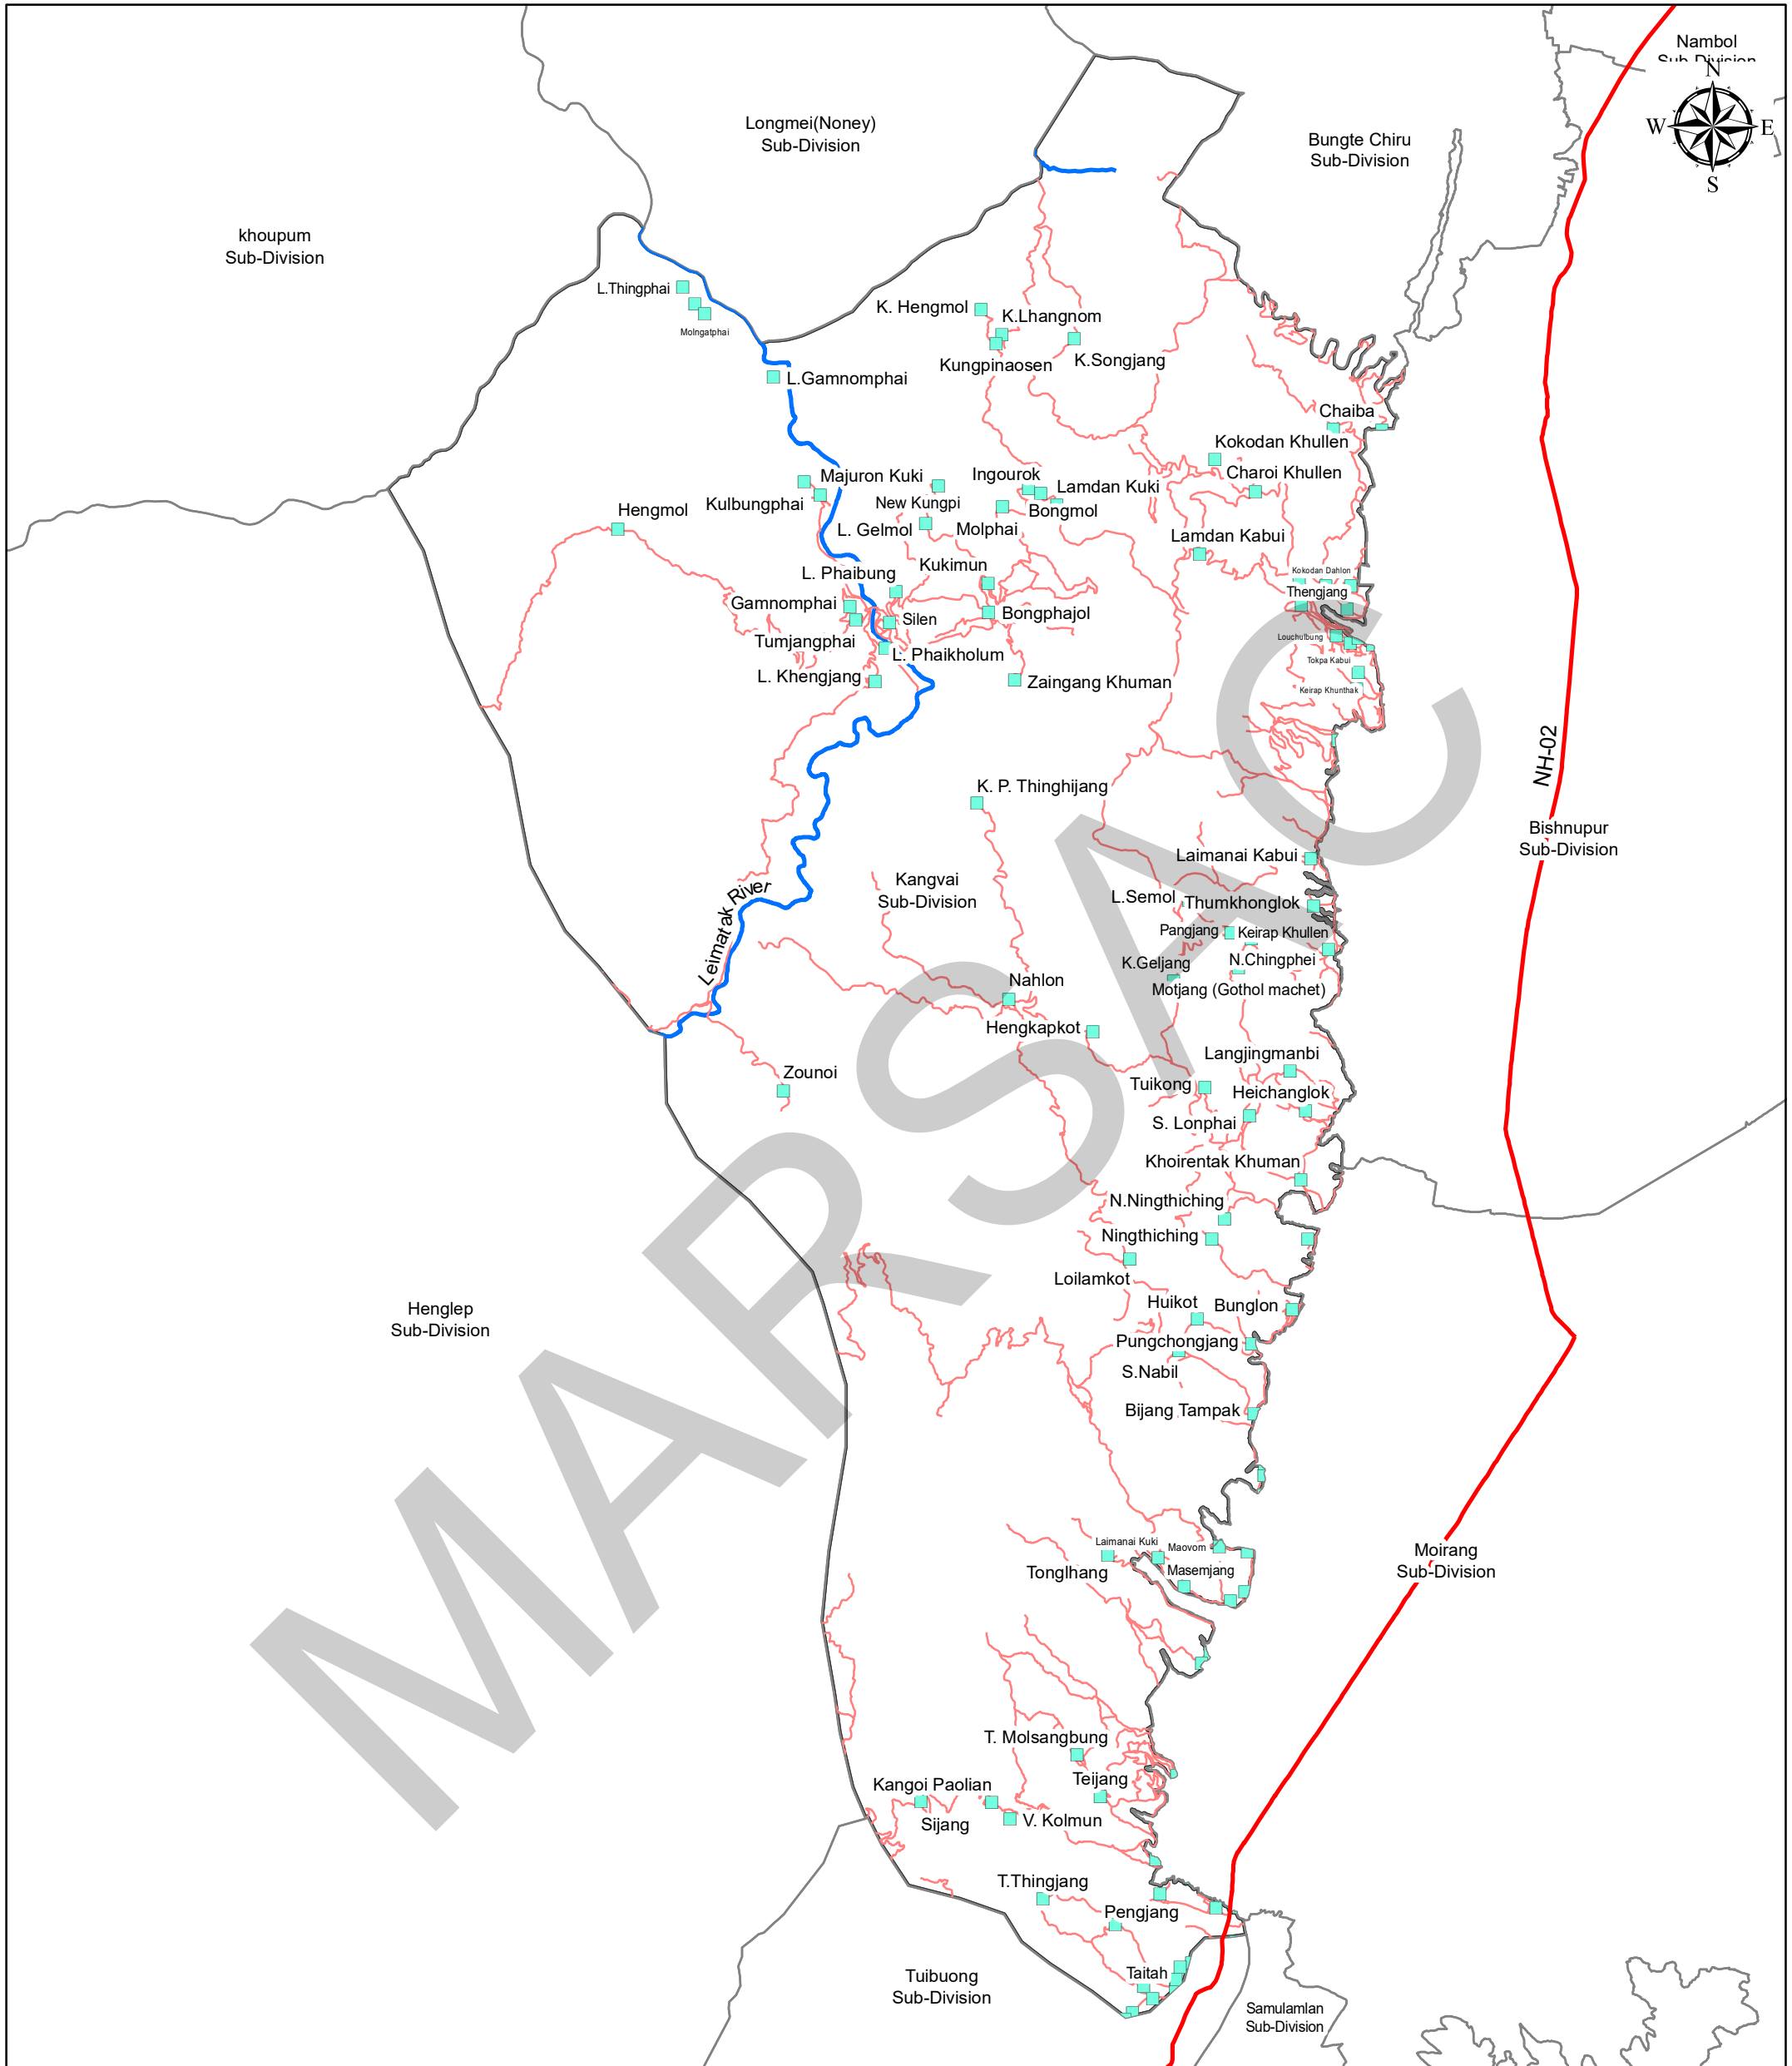

MAP OF KANGVAI SUB DIVISION

INDEX MAP

Legend

- Settlement
- National Highway
- Othe Road
- River
- Sub Divisions Boundary