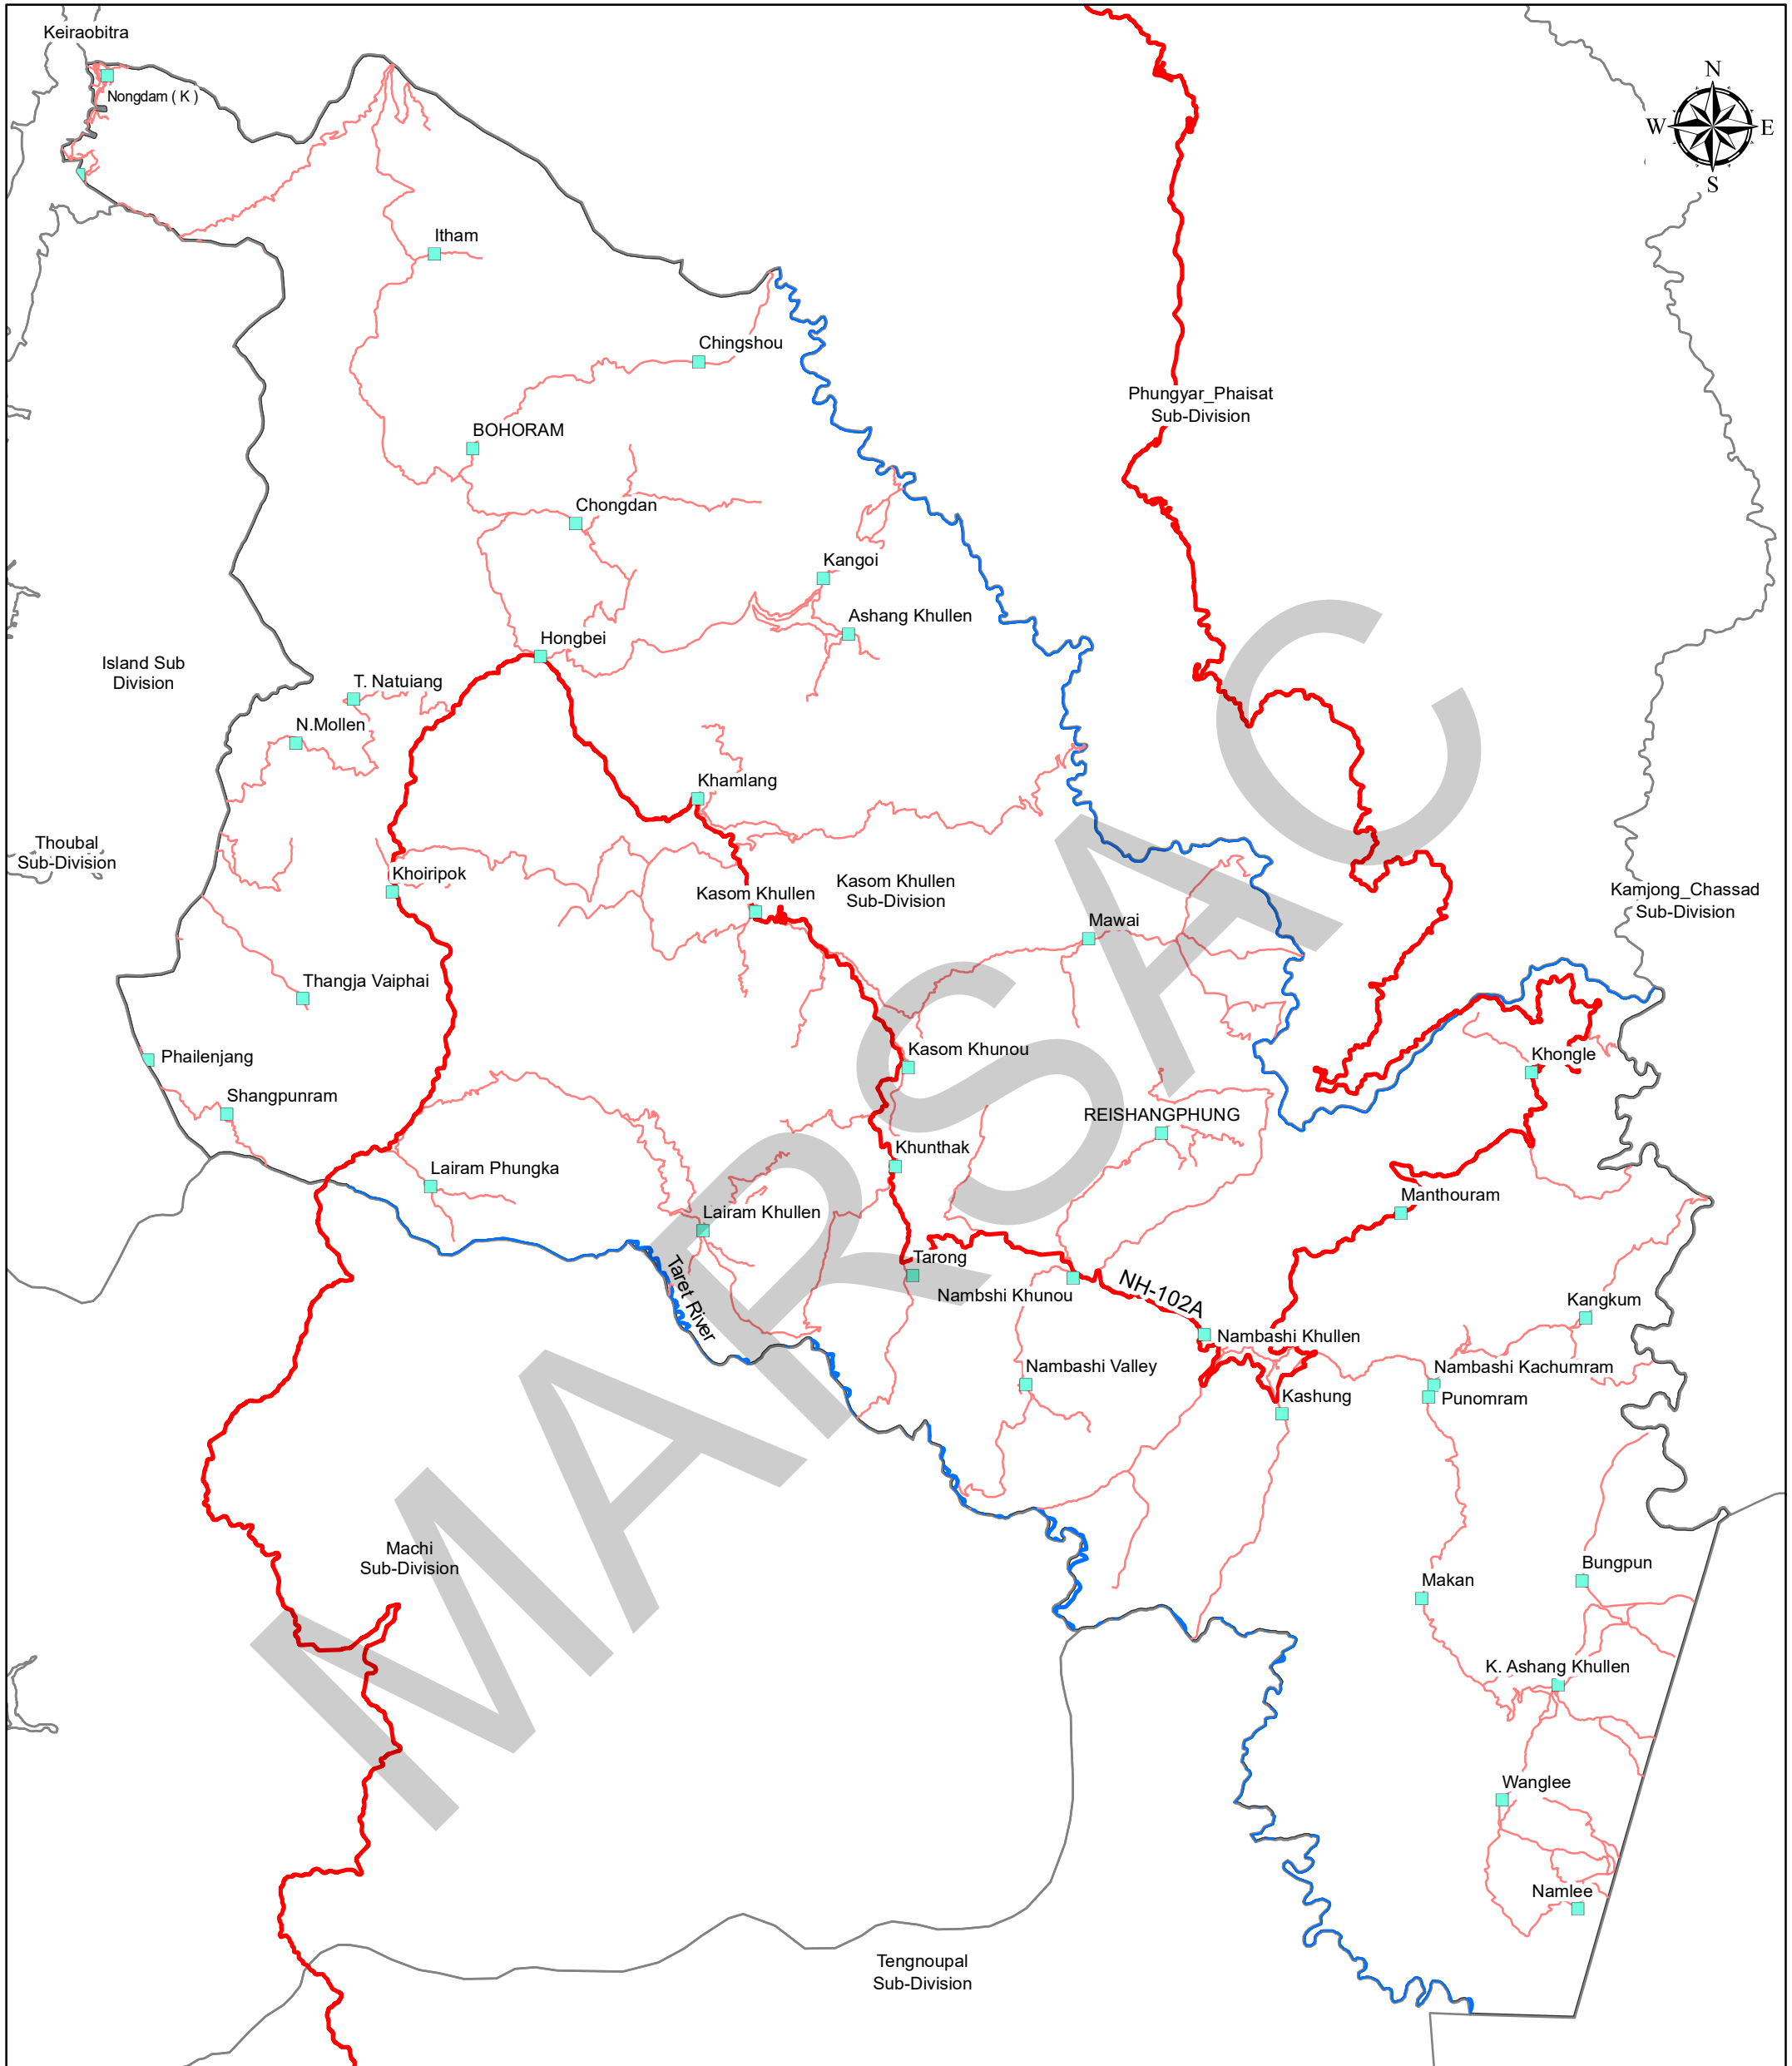

# MAP OF KASOM KHULLEN SUB DIVISION

## INDEX MAP

## Legend

- Settlement
- National Highway
- Othe Road
- River
- Sub Divisions Boundary