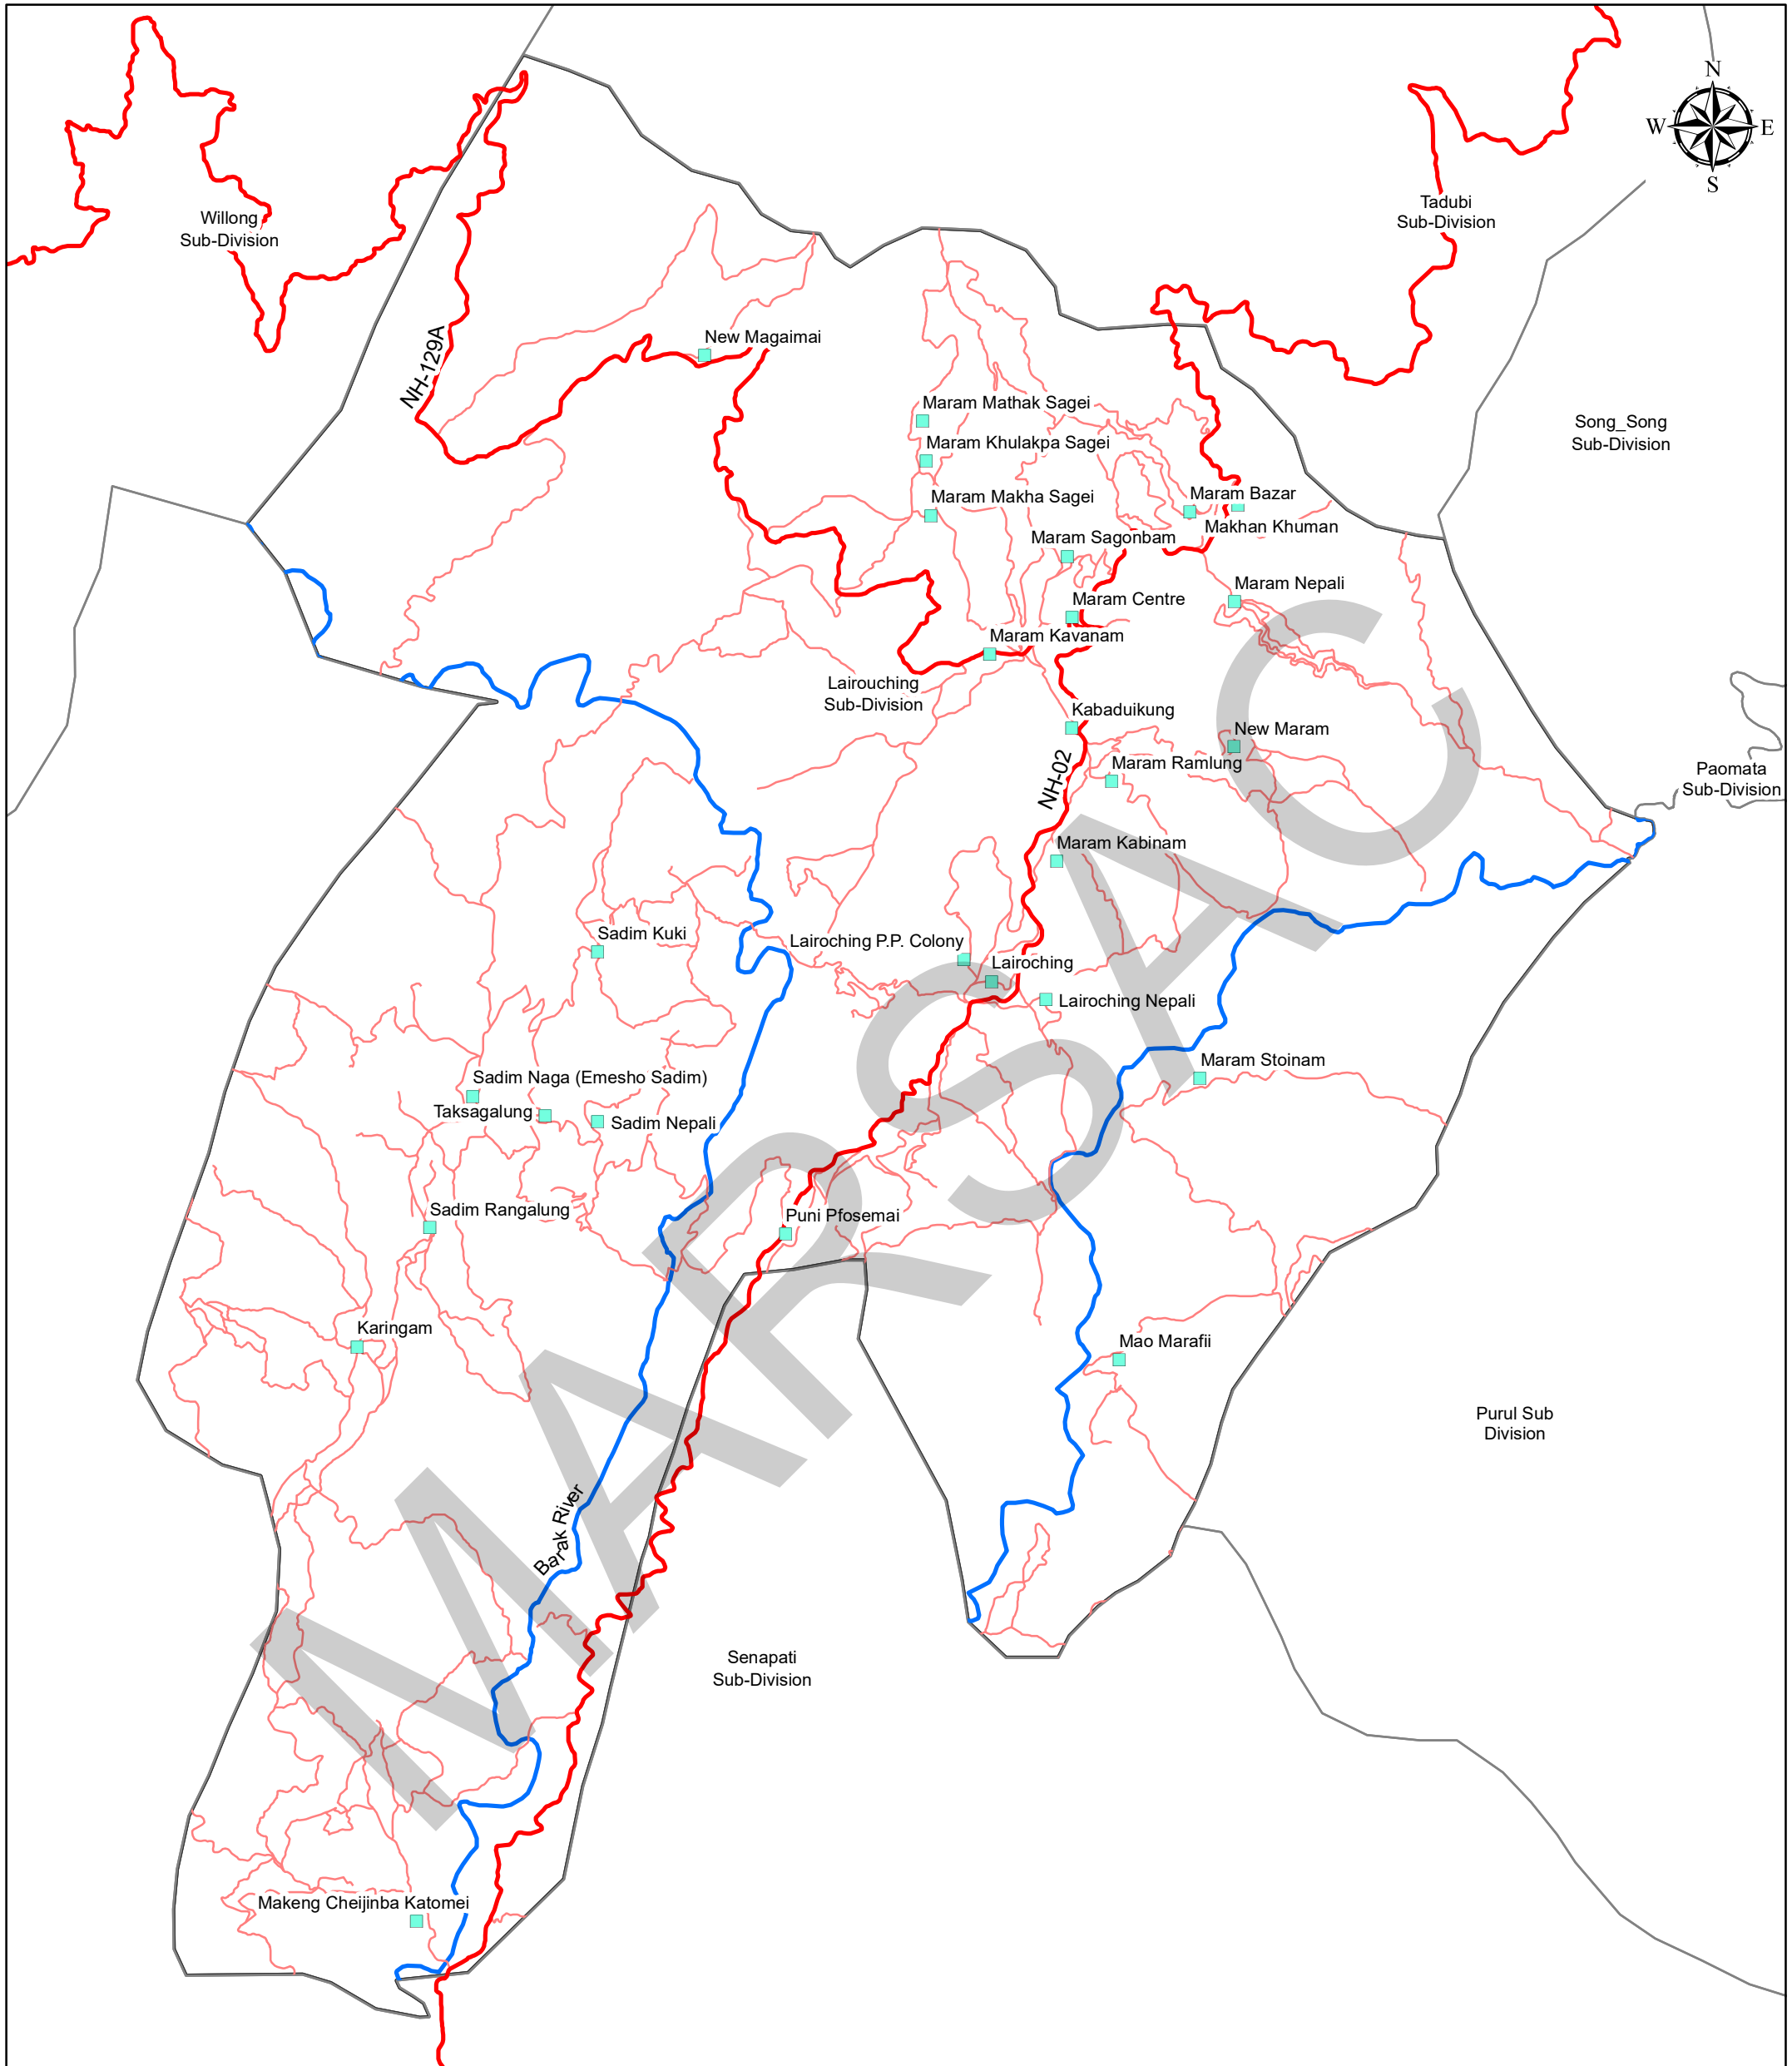

MAP OF LAIROUCHING SUB DIVISION

INDEX MAP

Legend

- Settlement
- National Highway
- Othe Road
- River
- Sub Divisions Boundary