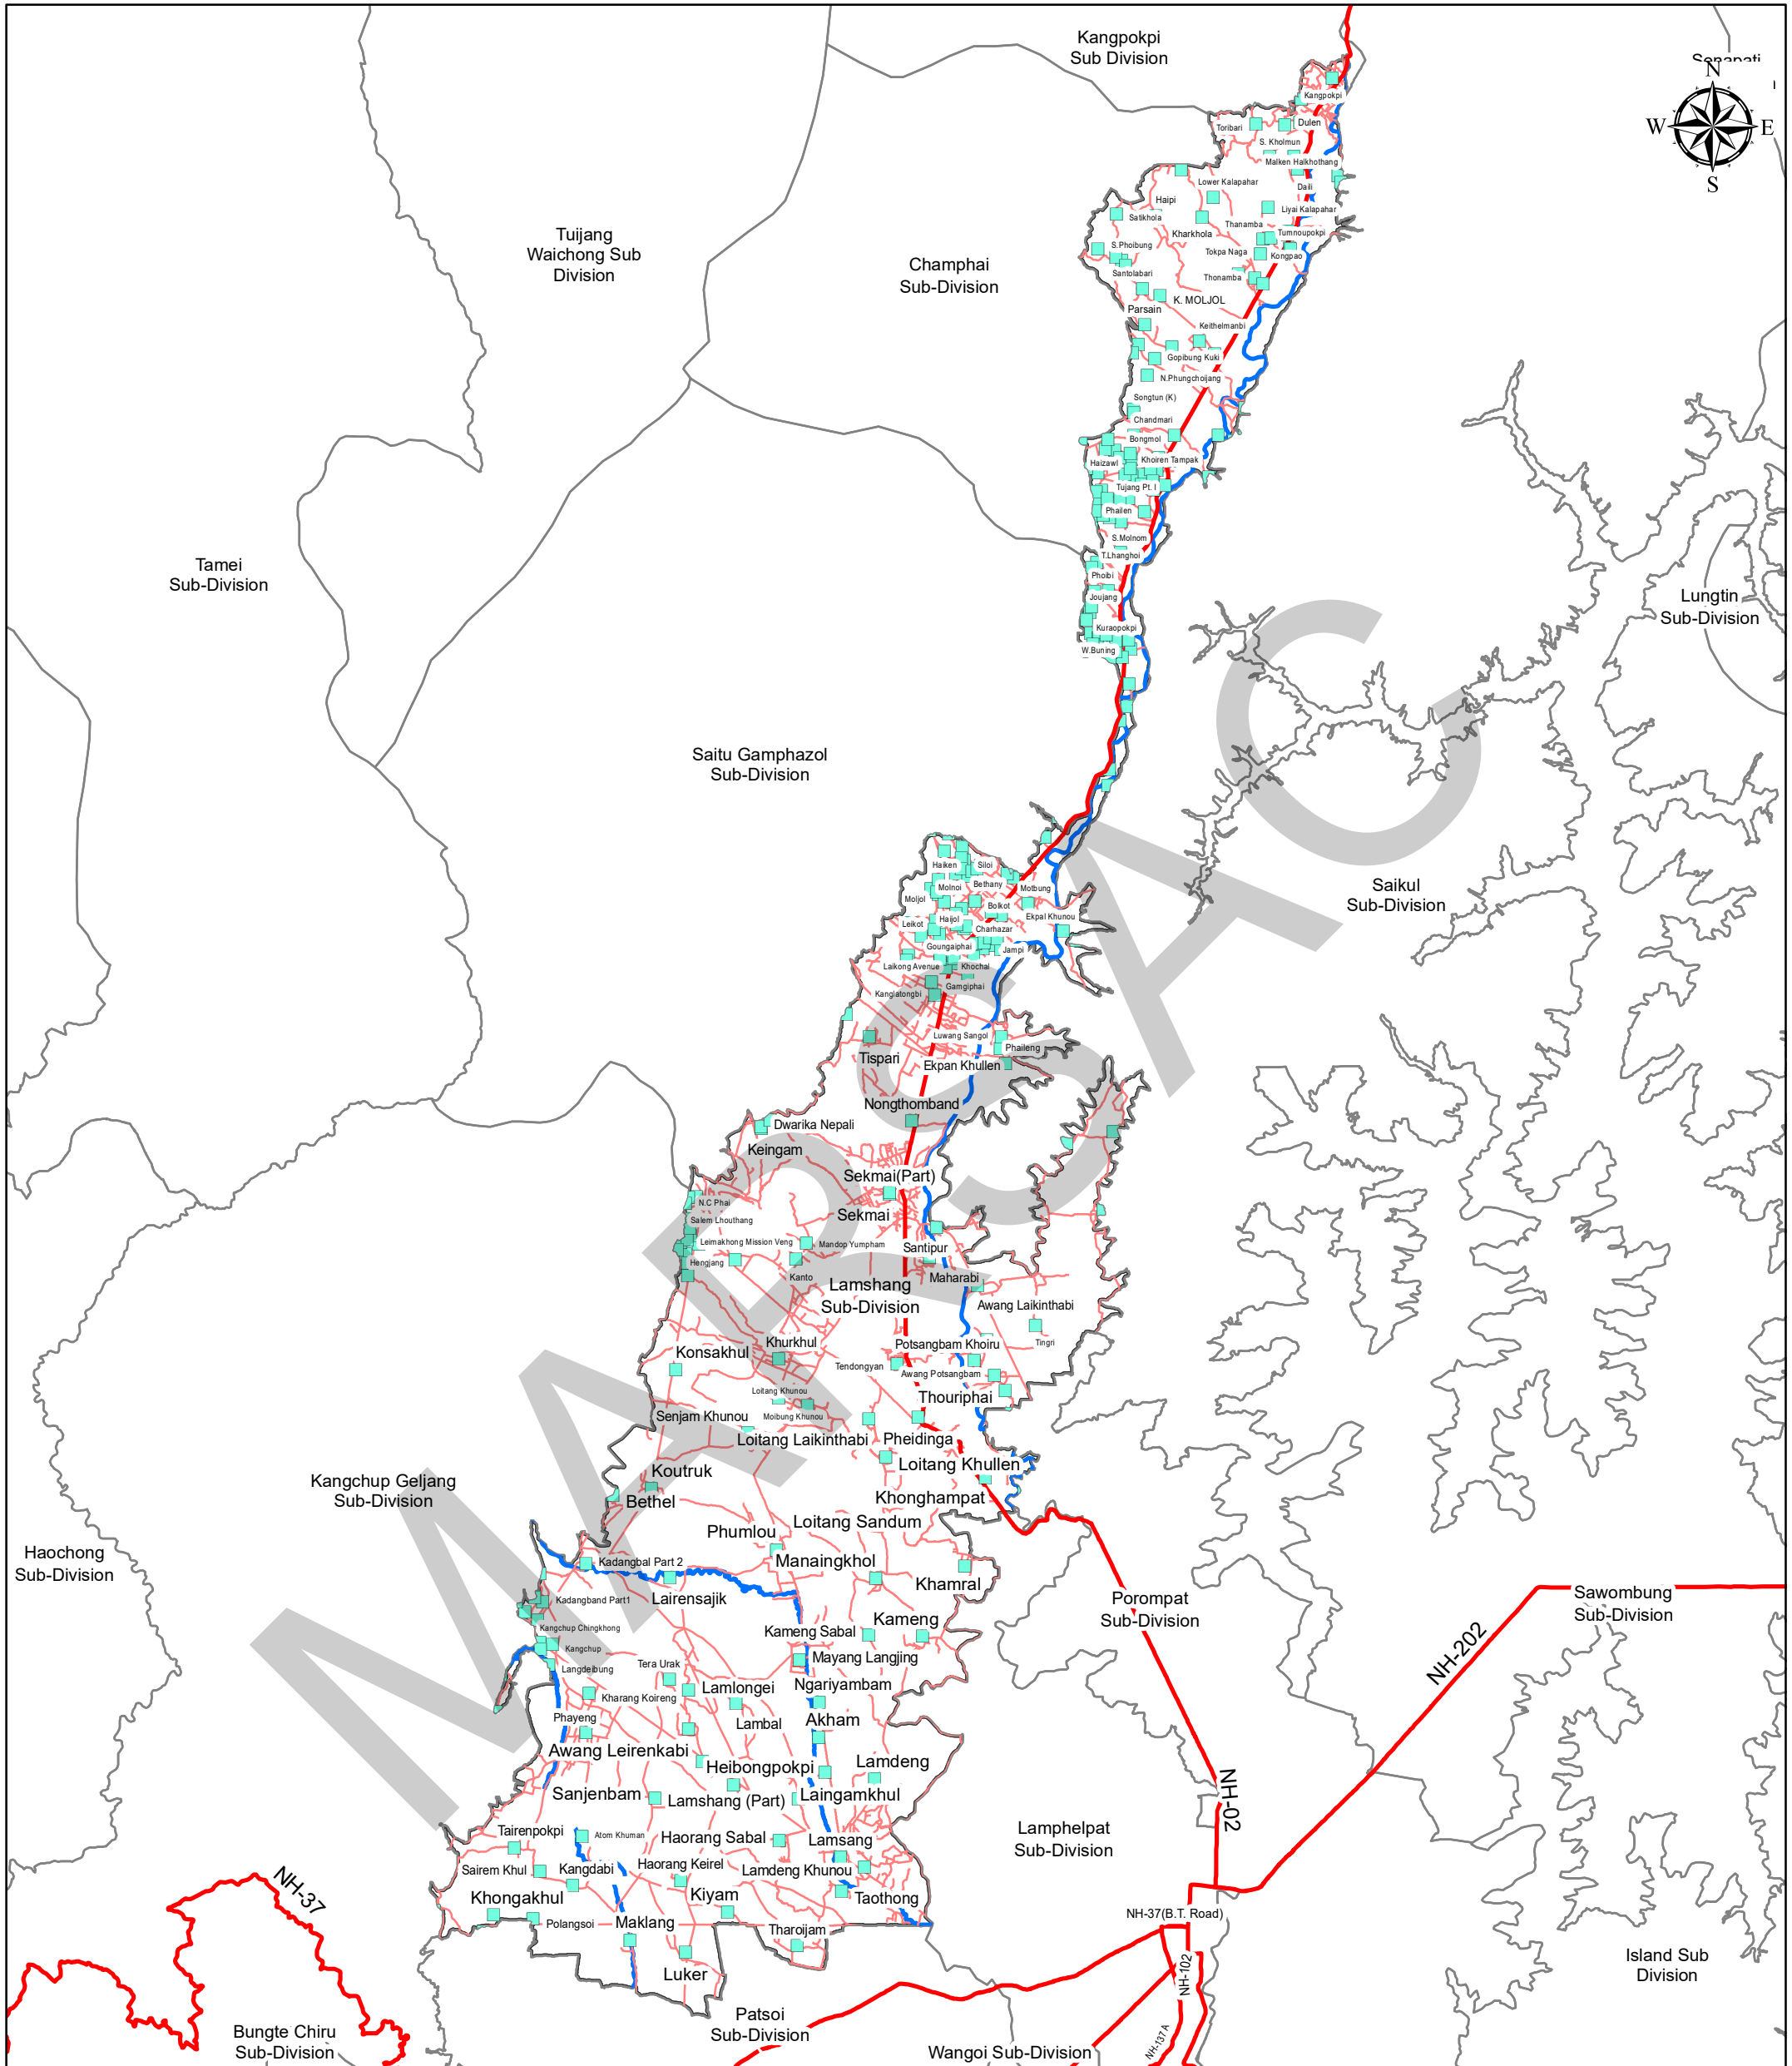

MAP OF LAMSHANG SUB DIVISION

INDEX MAP

Legend

- Settlement
- National Highway
- Othe Road
- River
- Sub Divisions Boundary