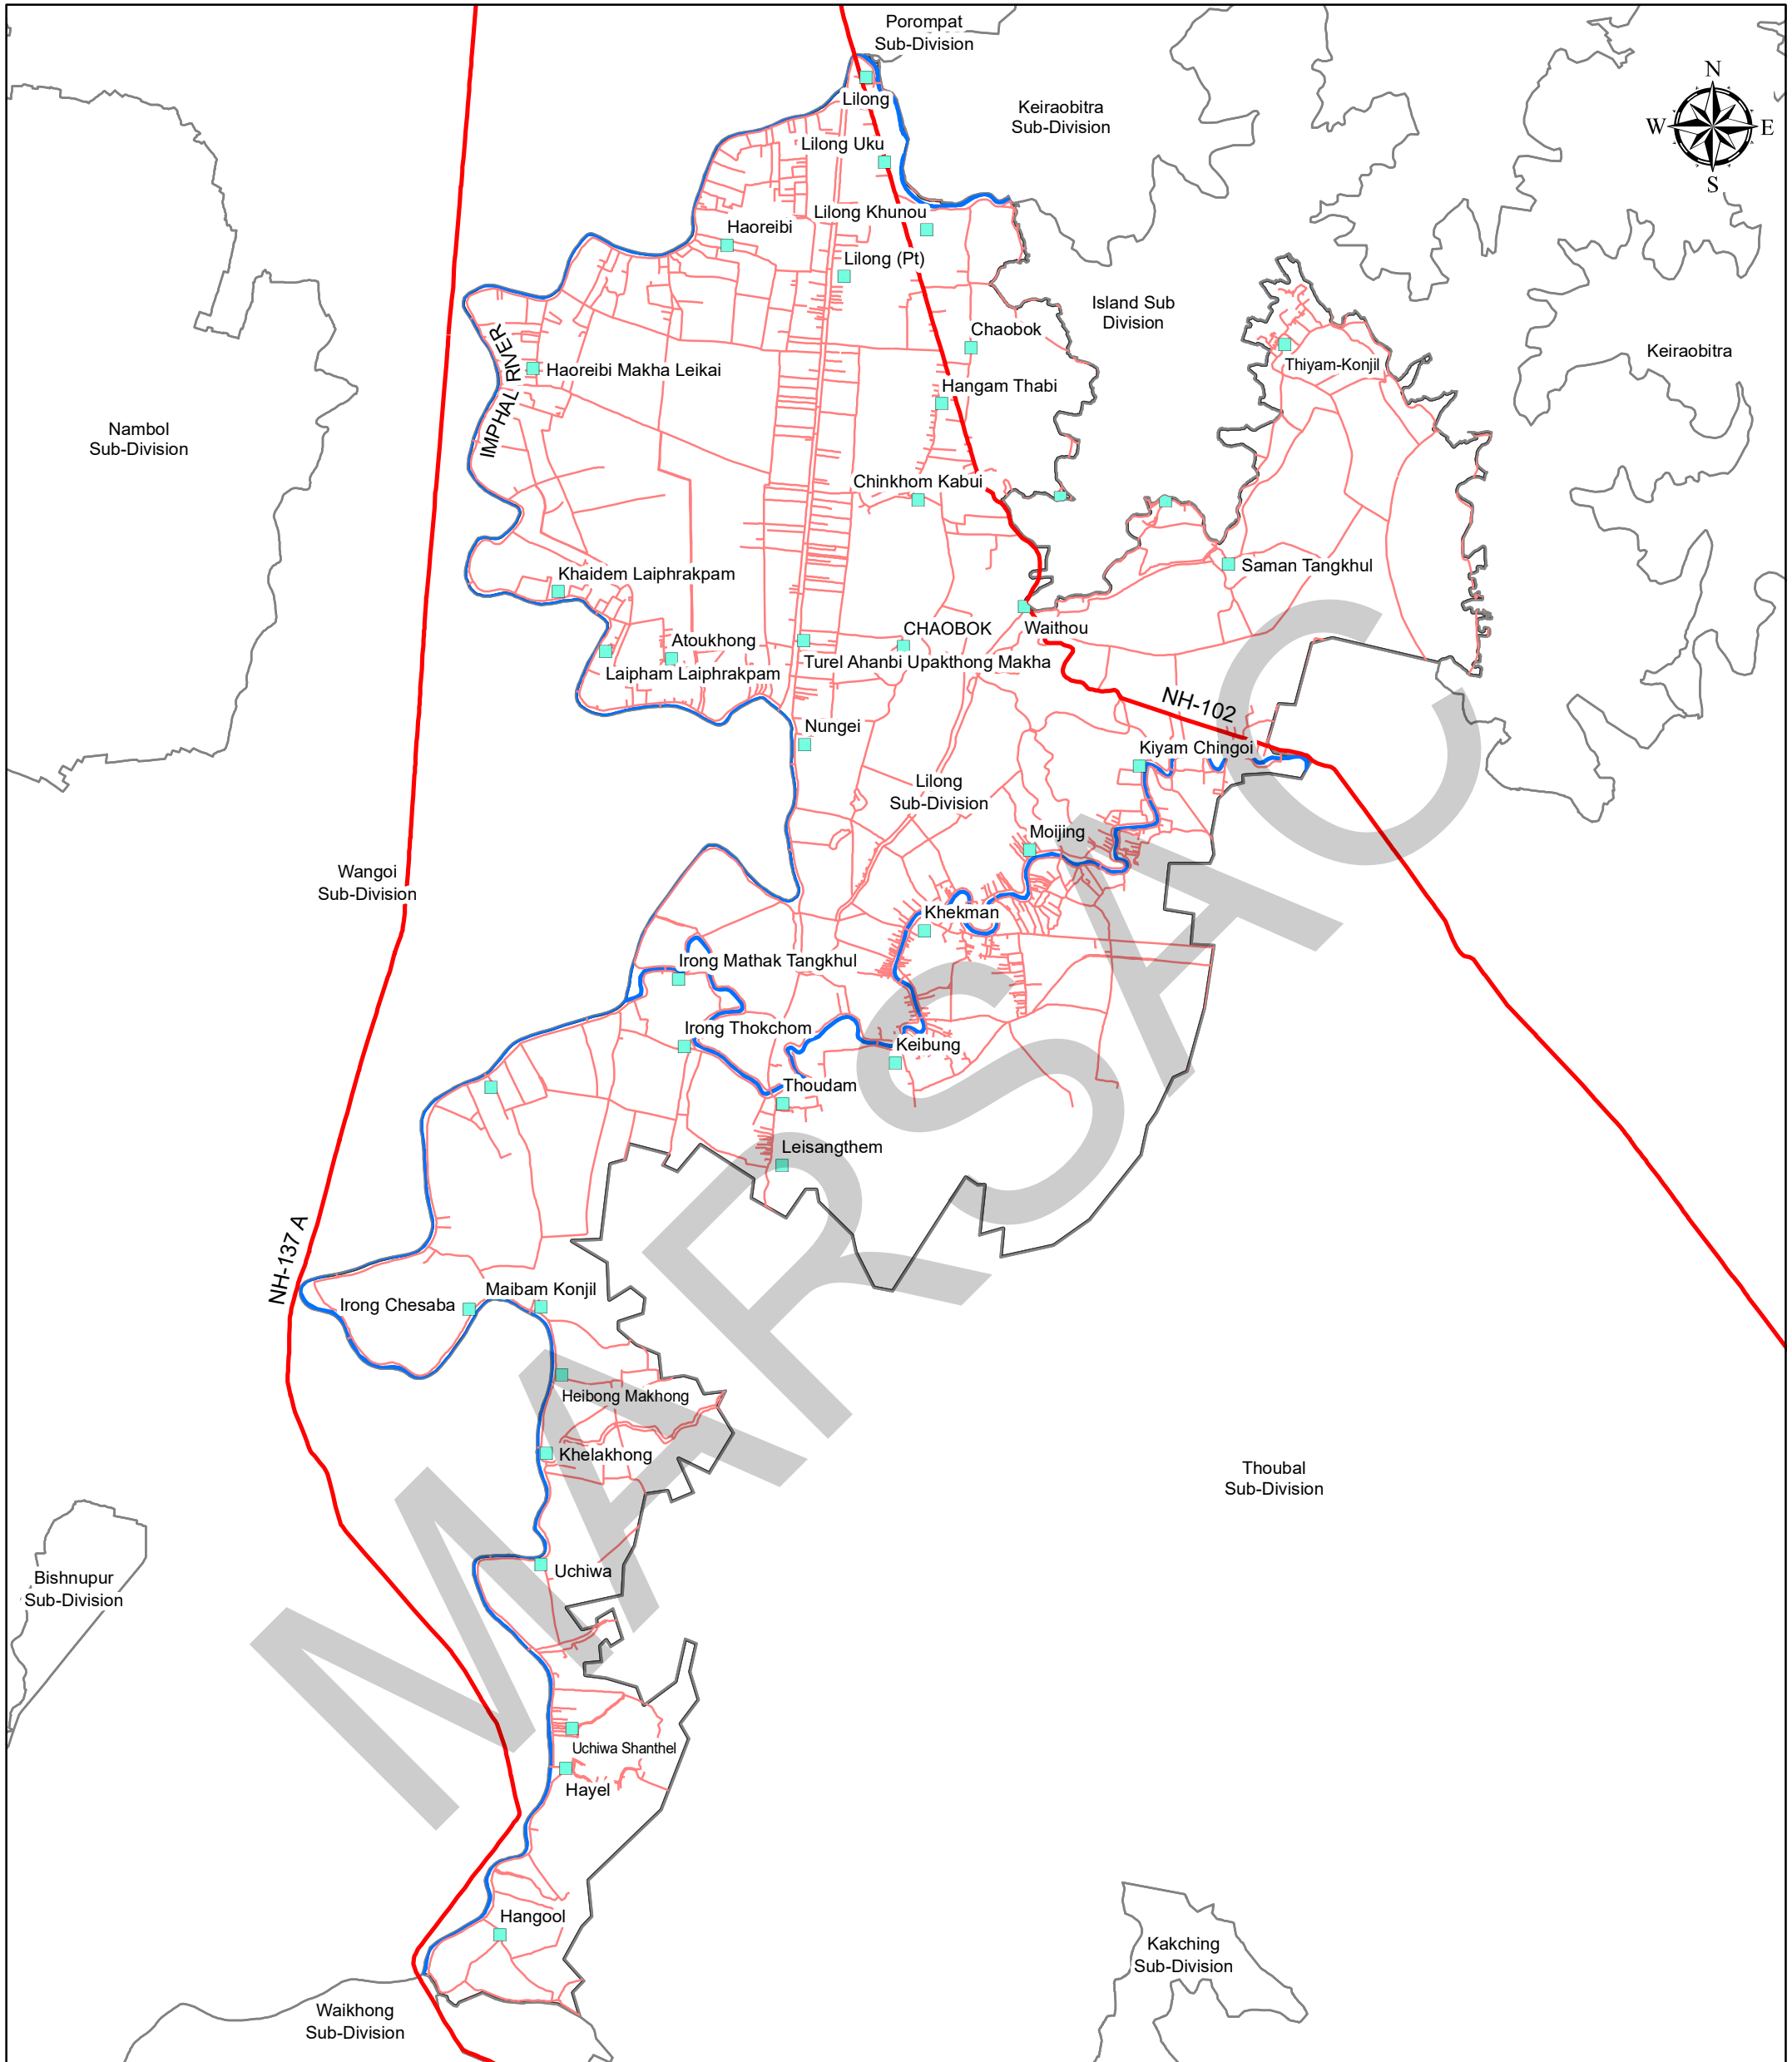

MAP OF LILONG SUB DIVISION

Legend

- Settlement
- National Highway
- Othe Road
- River
- Sub Divisions Boundary