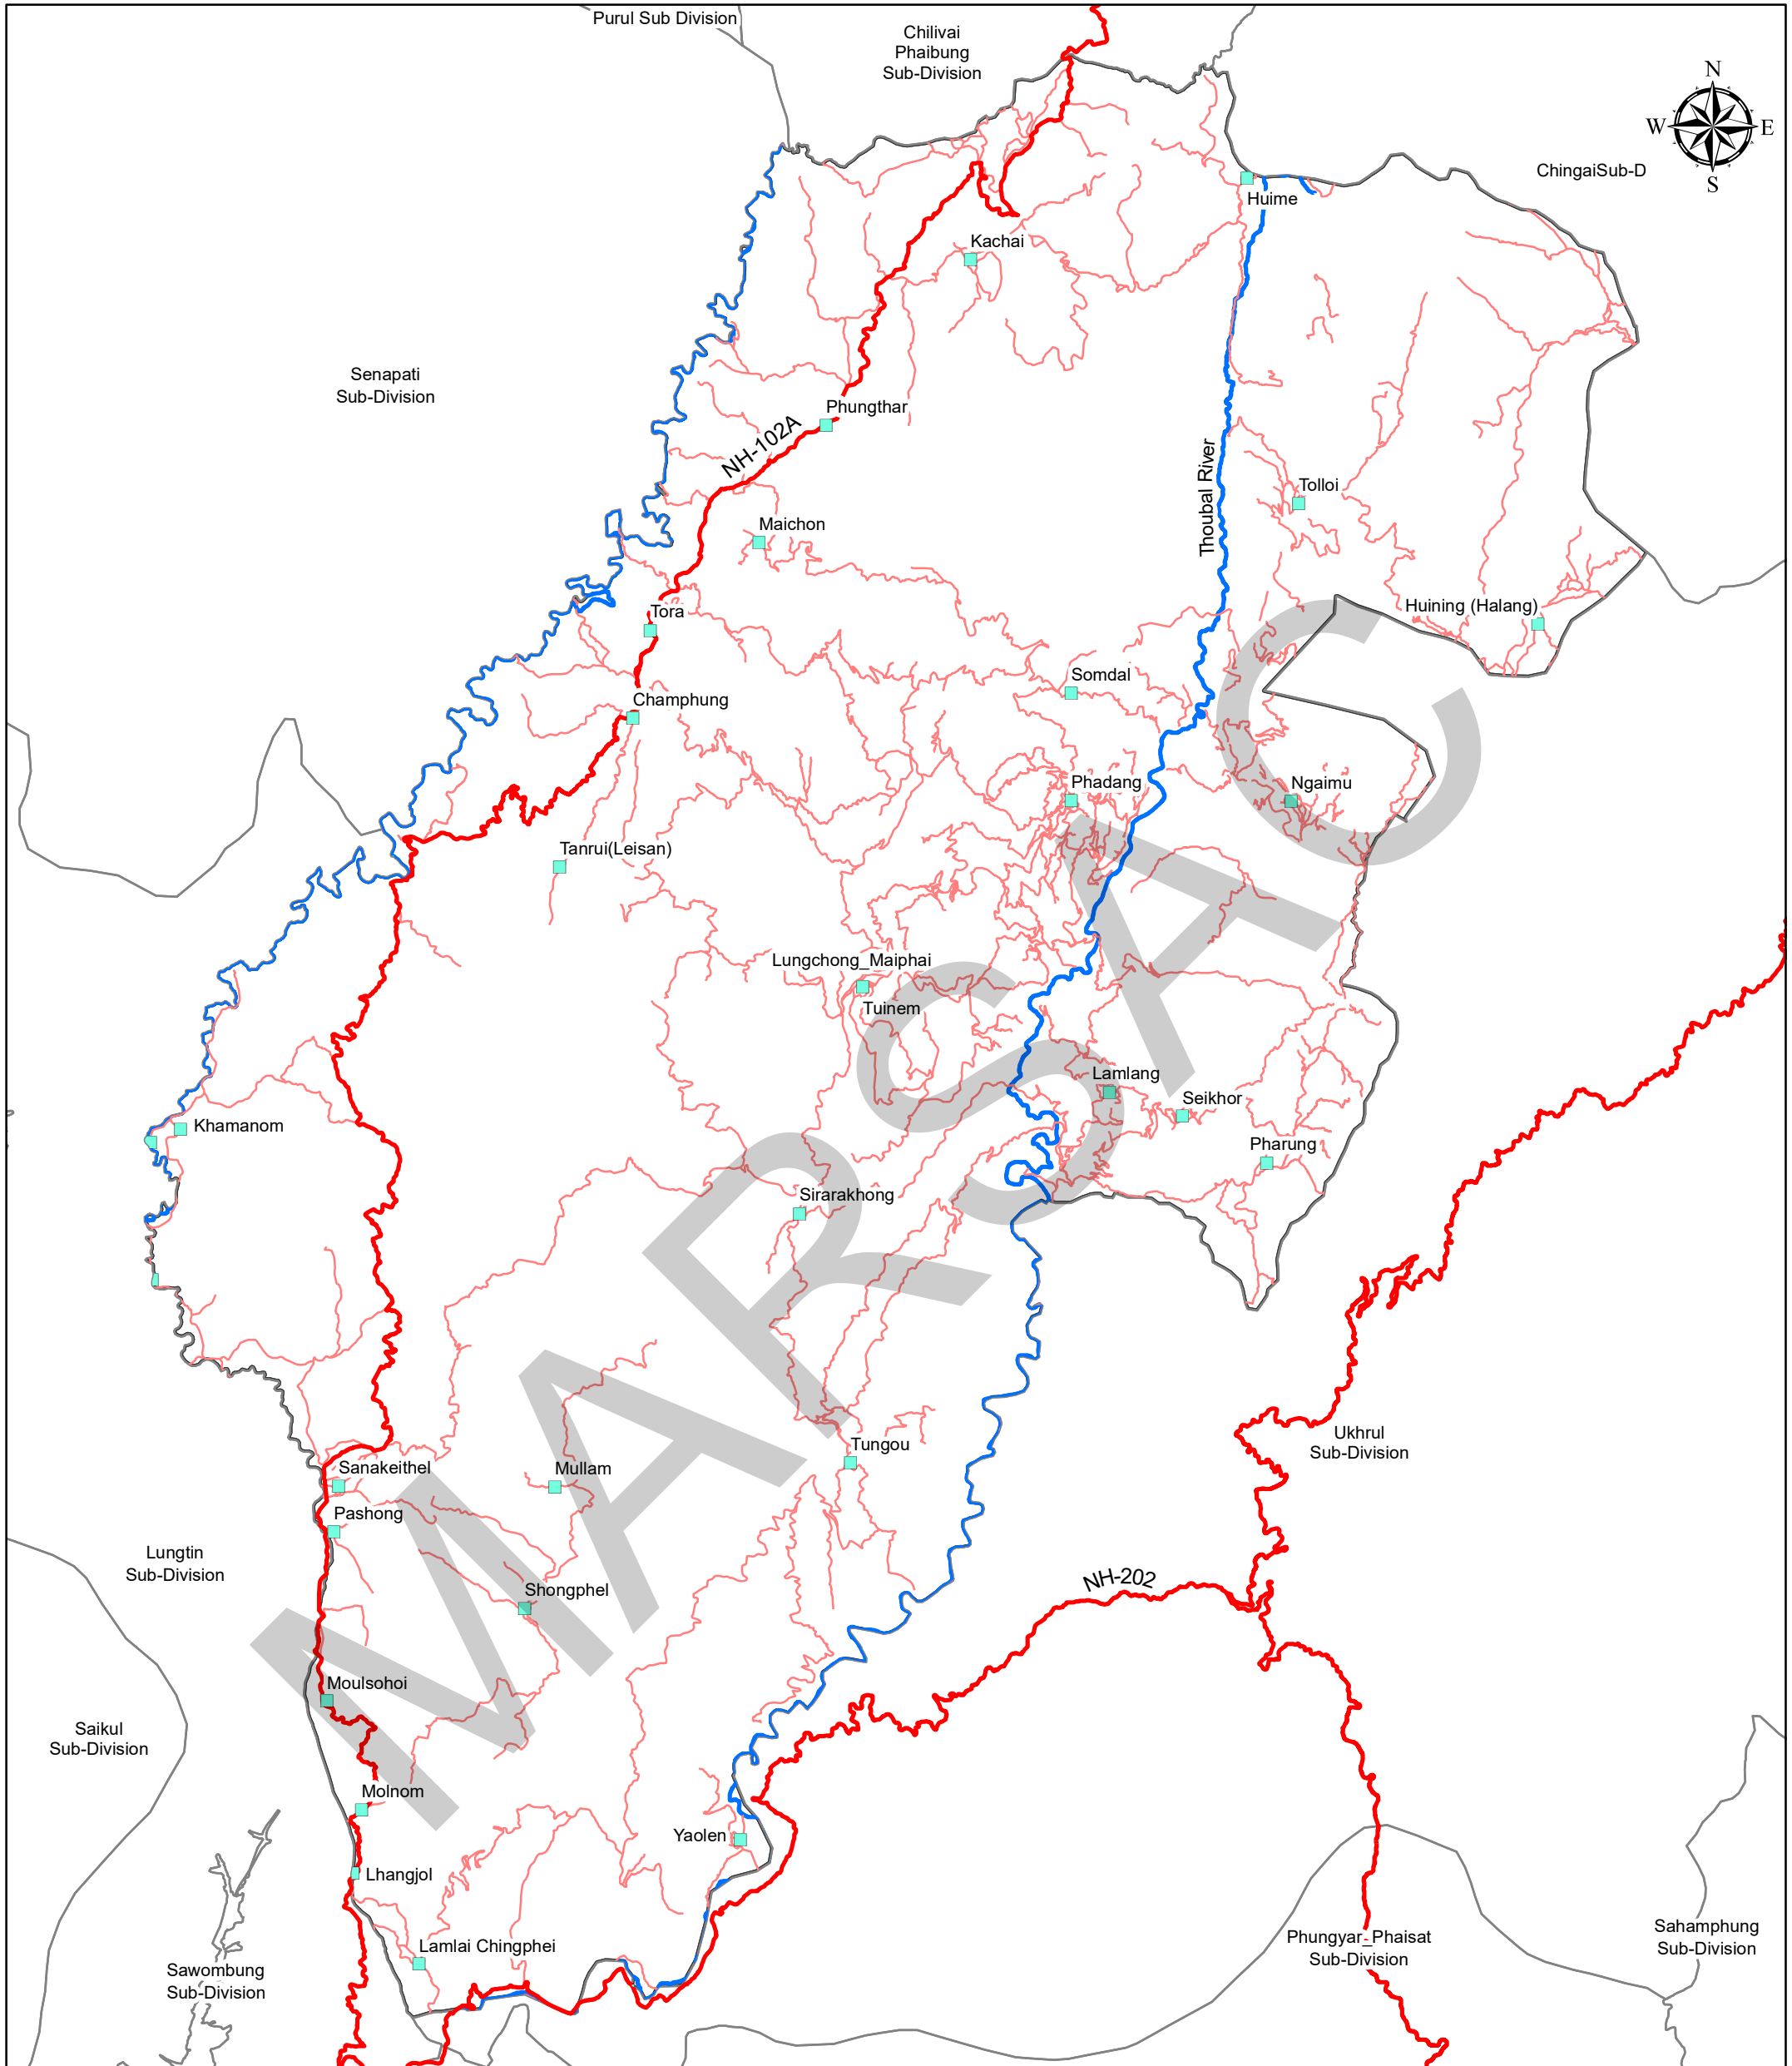

MAP OF LUNGCHONG_MAIPHAI SUB DIVISION

INDEX MAP

Legend

- Settlement
- National Highway
- Othe Road
- River
- Sub Divisions Boundary