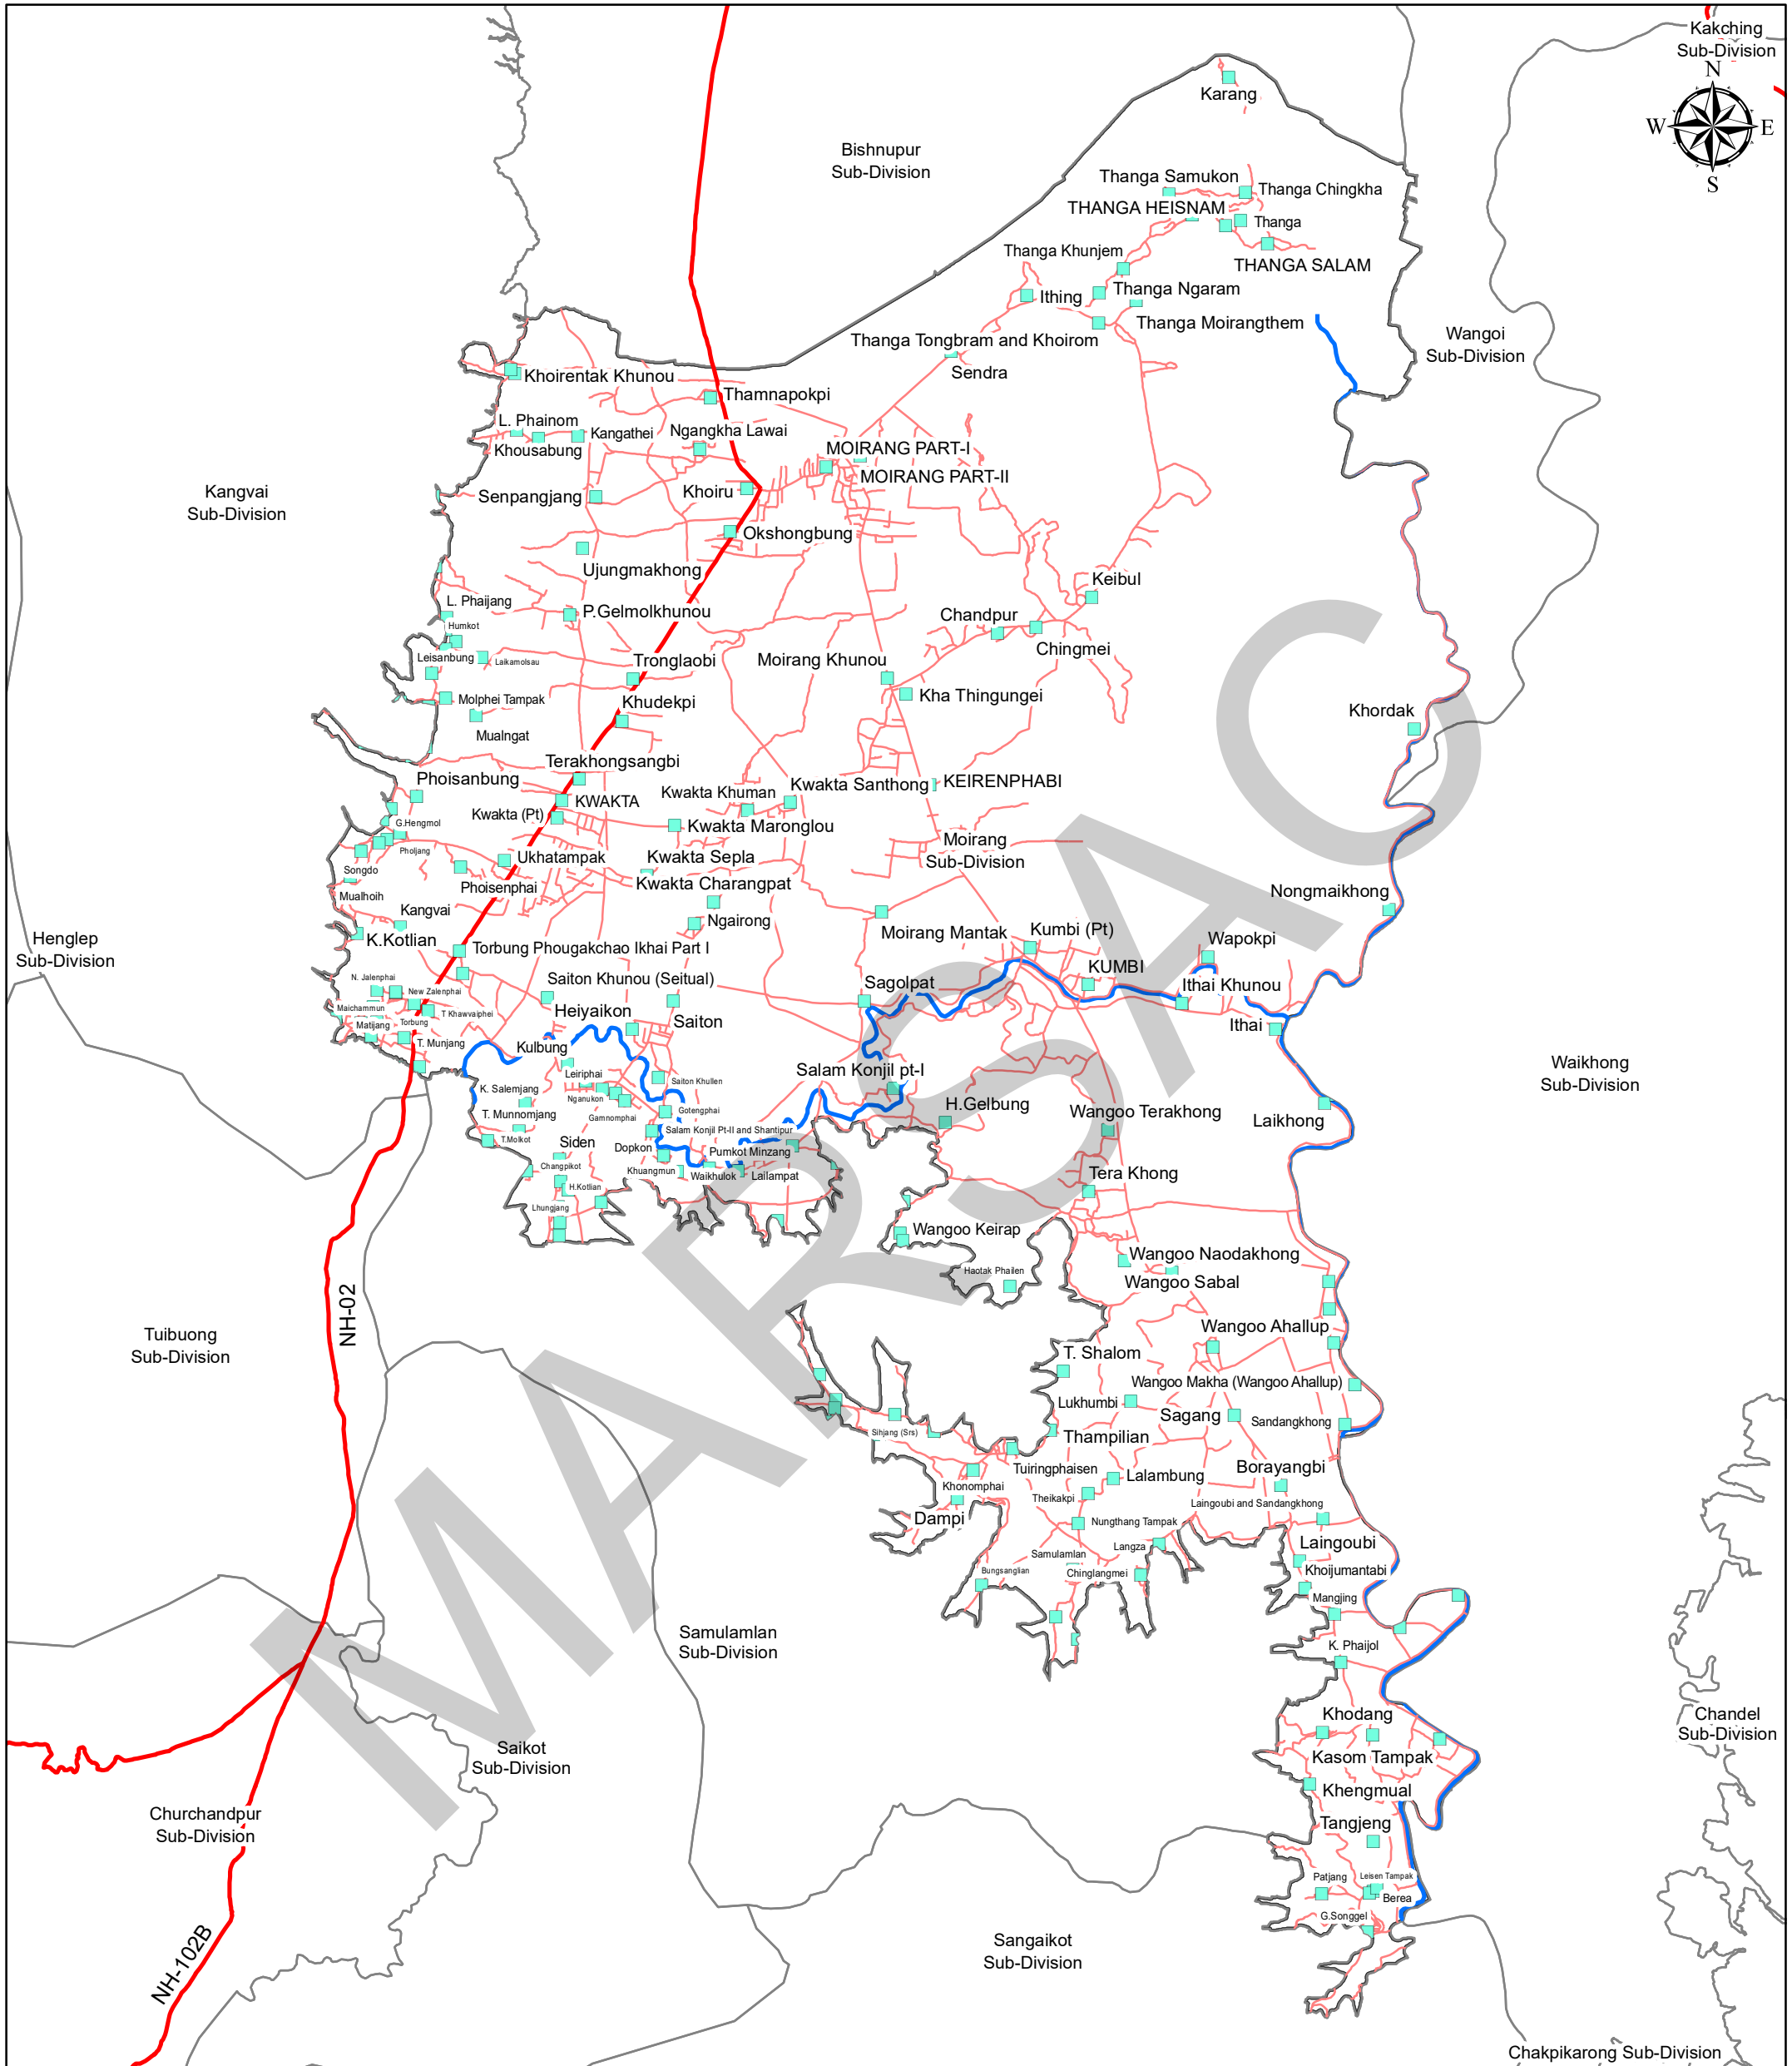

MAP OF MOIRANG SUB DIVISION

INDEX MAP

Legend

- Settlement
- National Highway
- Othe Road
- River
- Sub Divisions Boundary