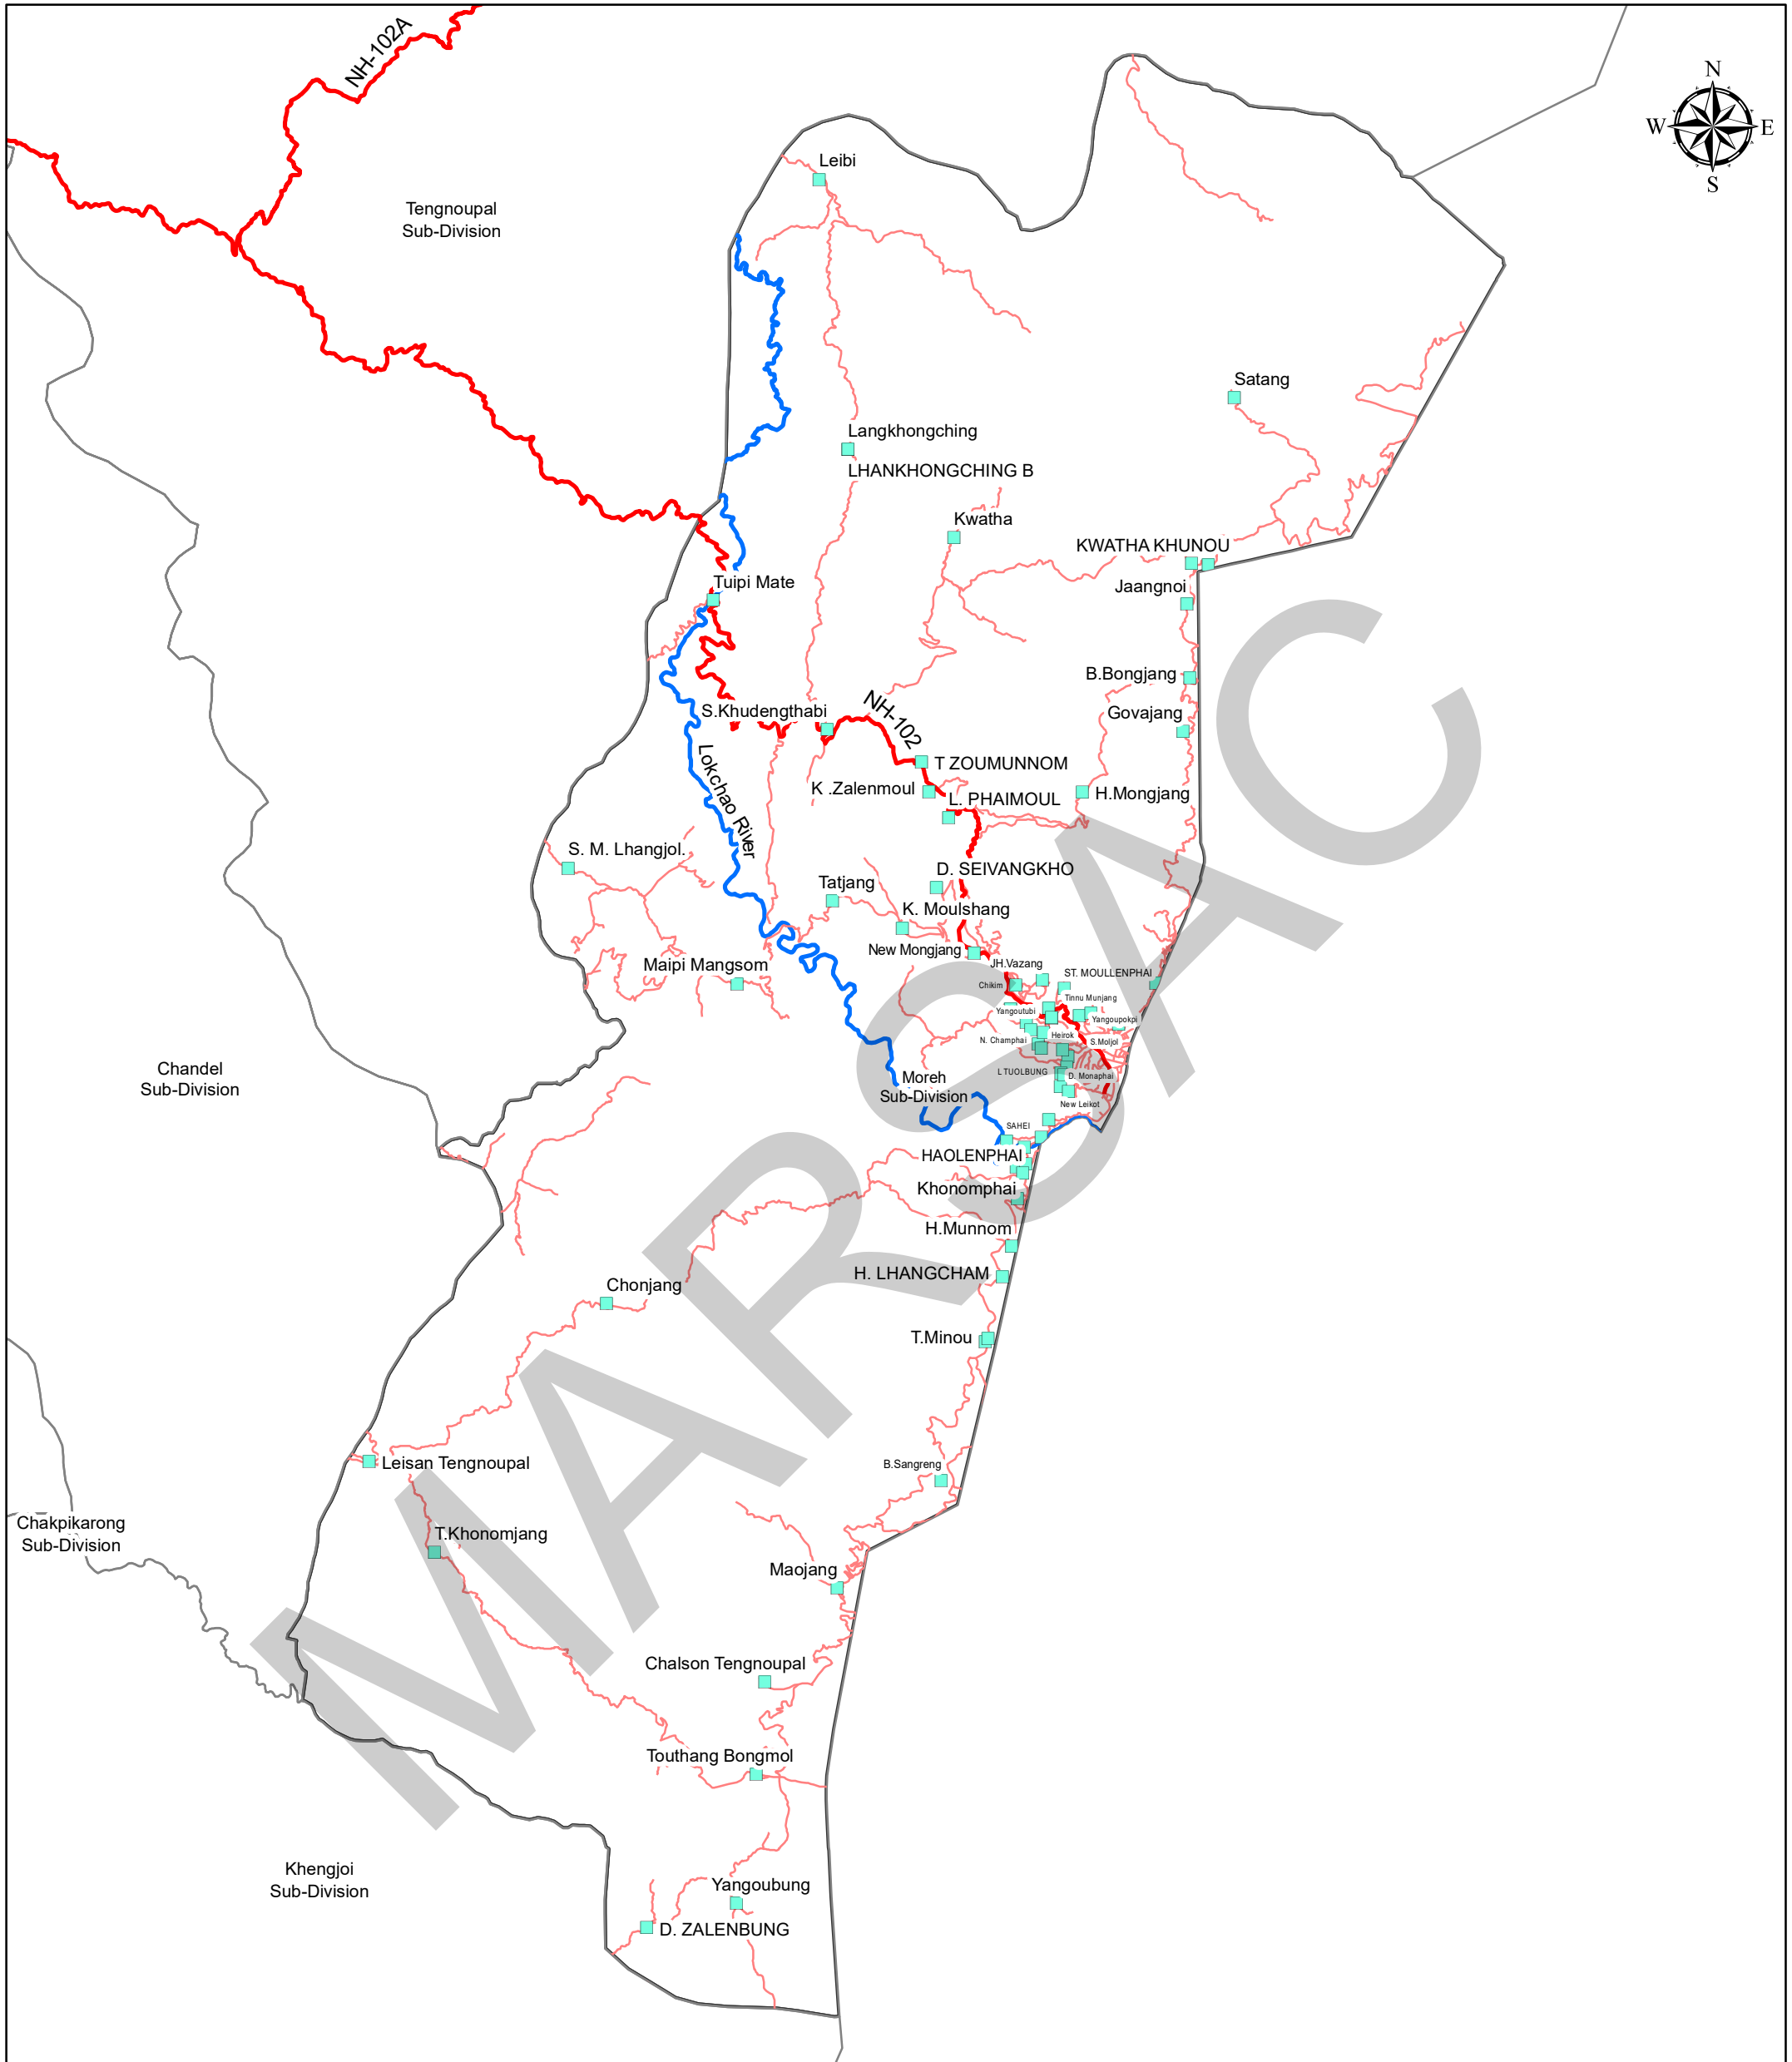

MAP OF MOREH SUB DIVISION

INDEX MAP

Legend

- Settlement
- National Highway
- Othe Road
- River
- Sub Divisions Boundary