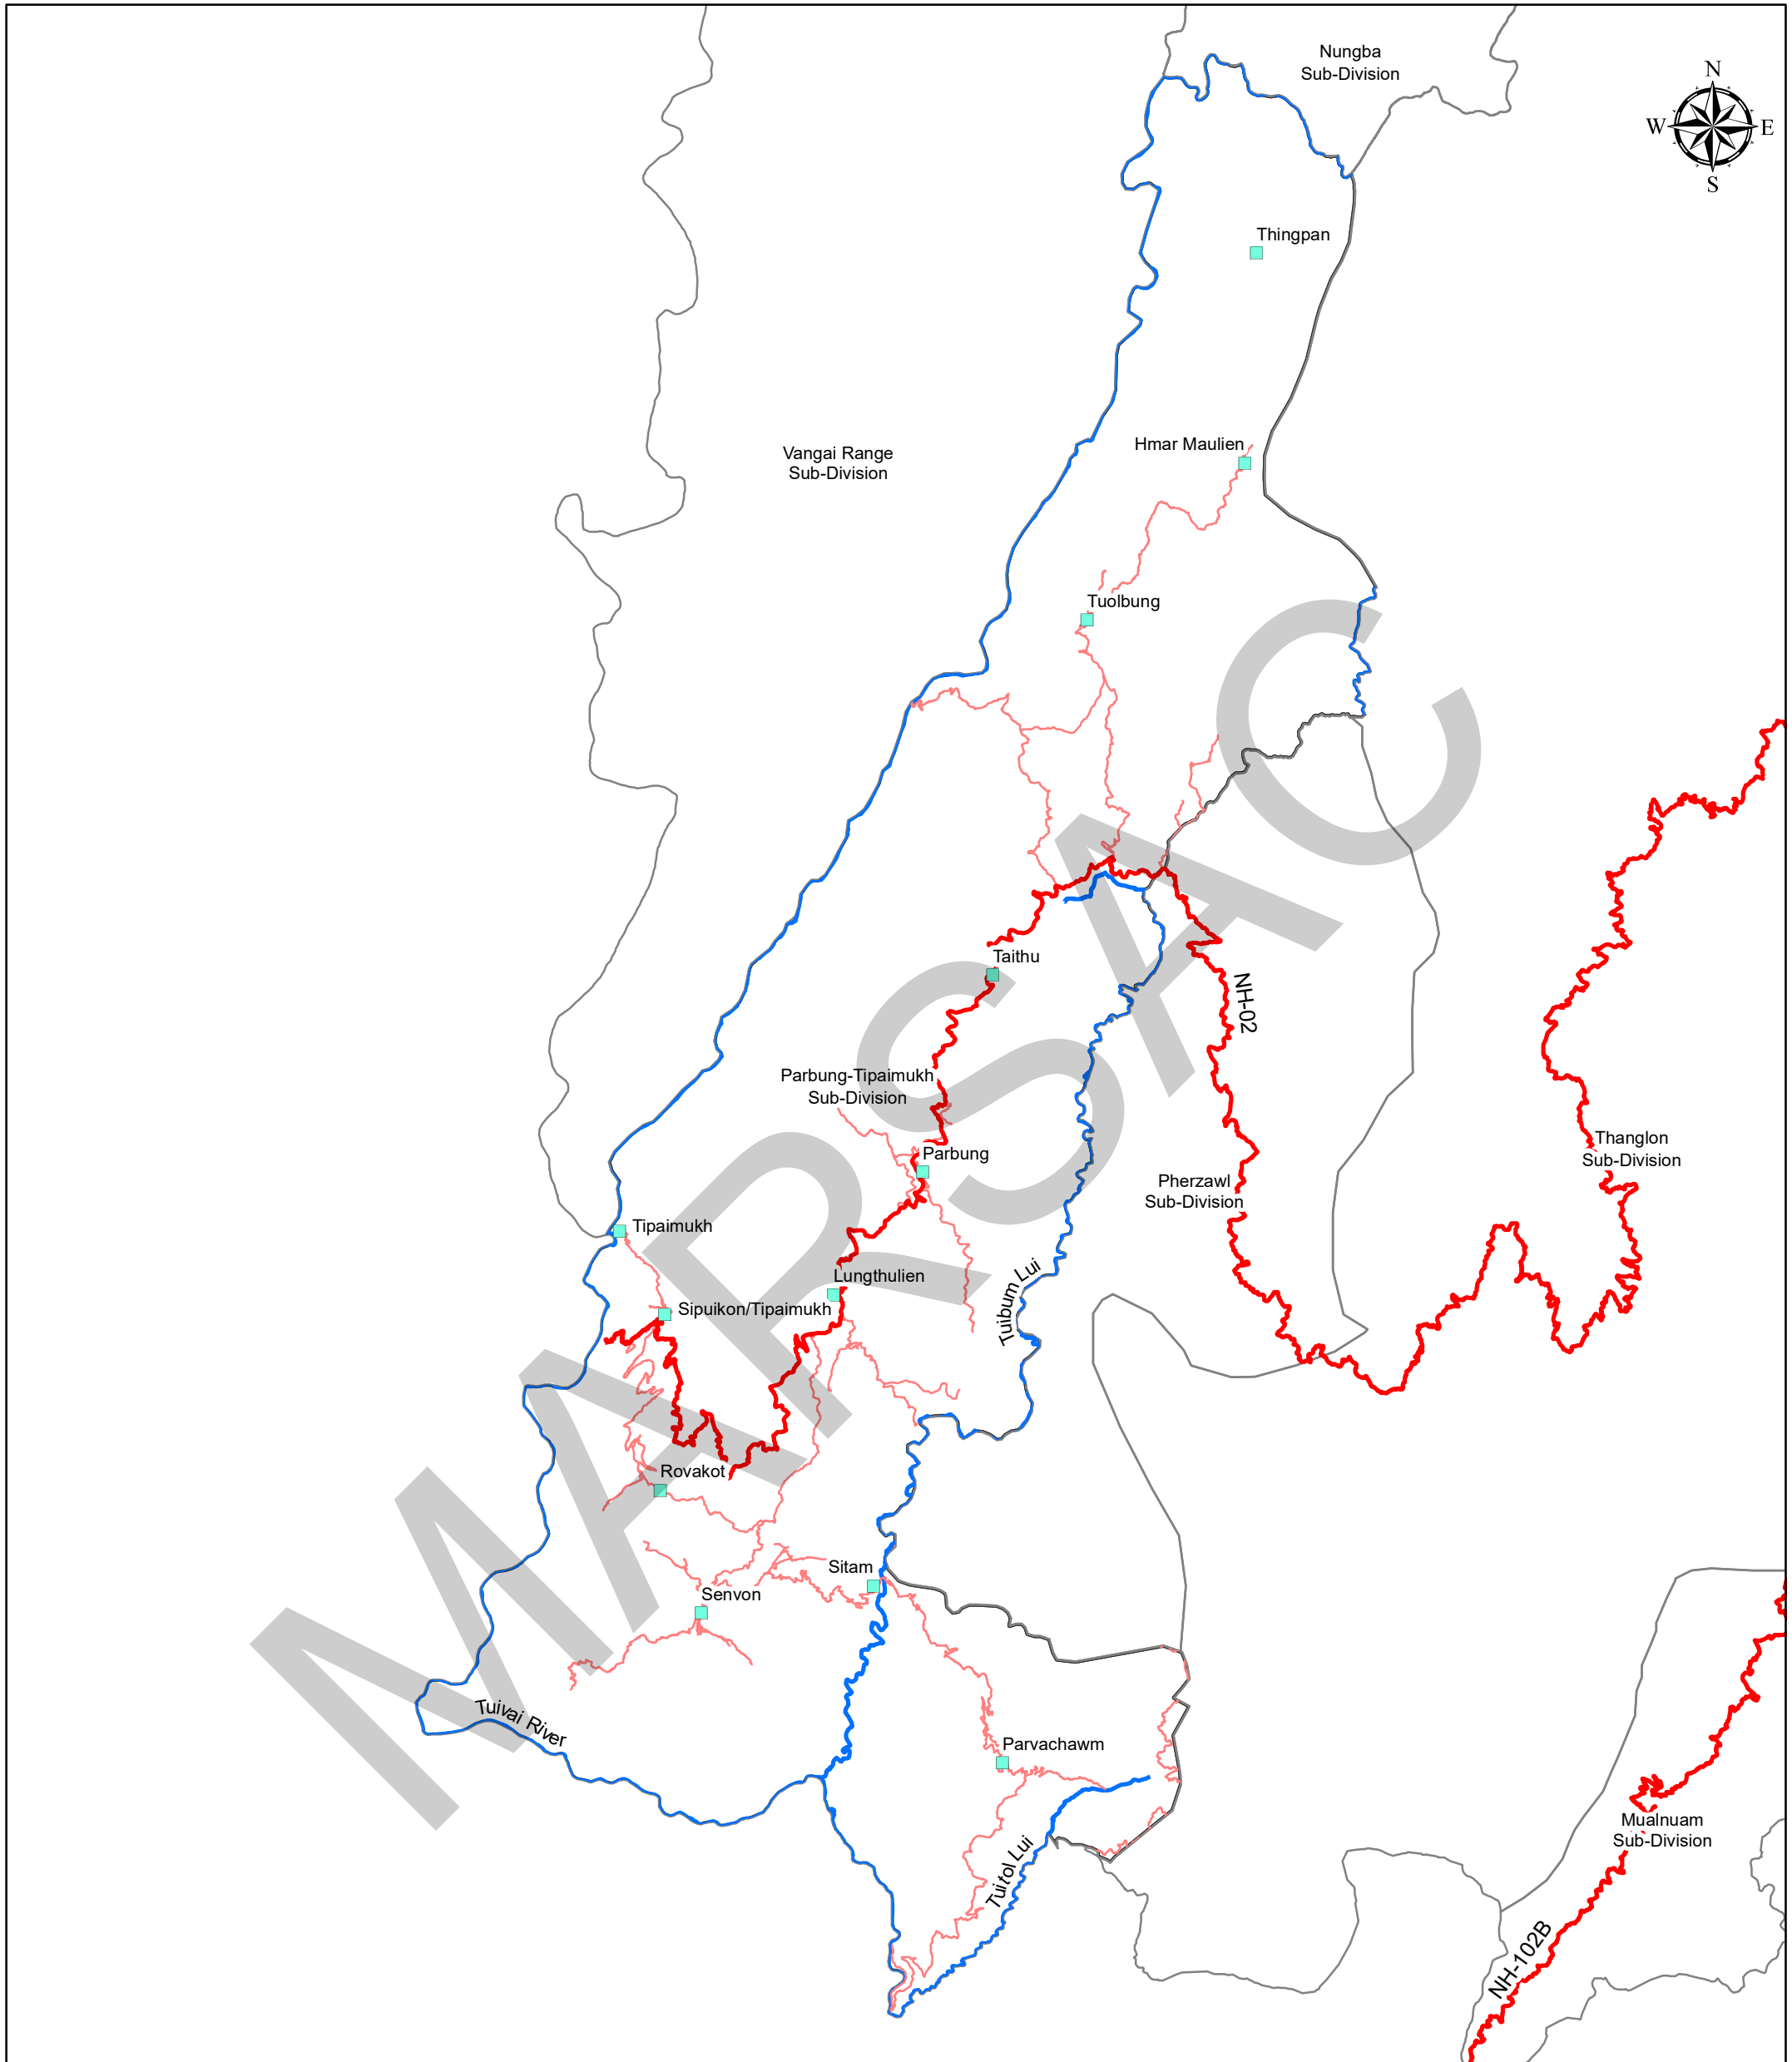

# MAP OF PARBUNG\_TIPAIMUKH SUB DIVISION

## INDEX MAP

## Legend

- Settlement
- National Highway
- Othe Road
- River
- Sub Divisions Boundary