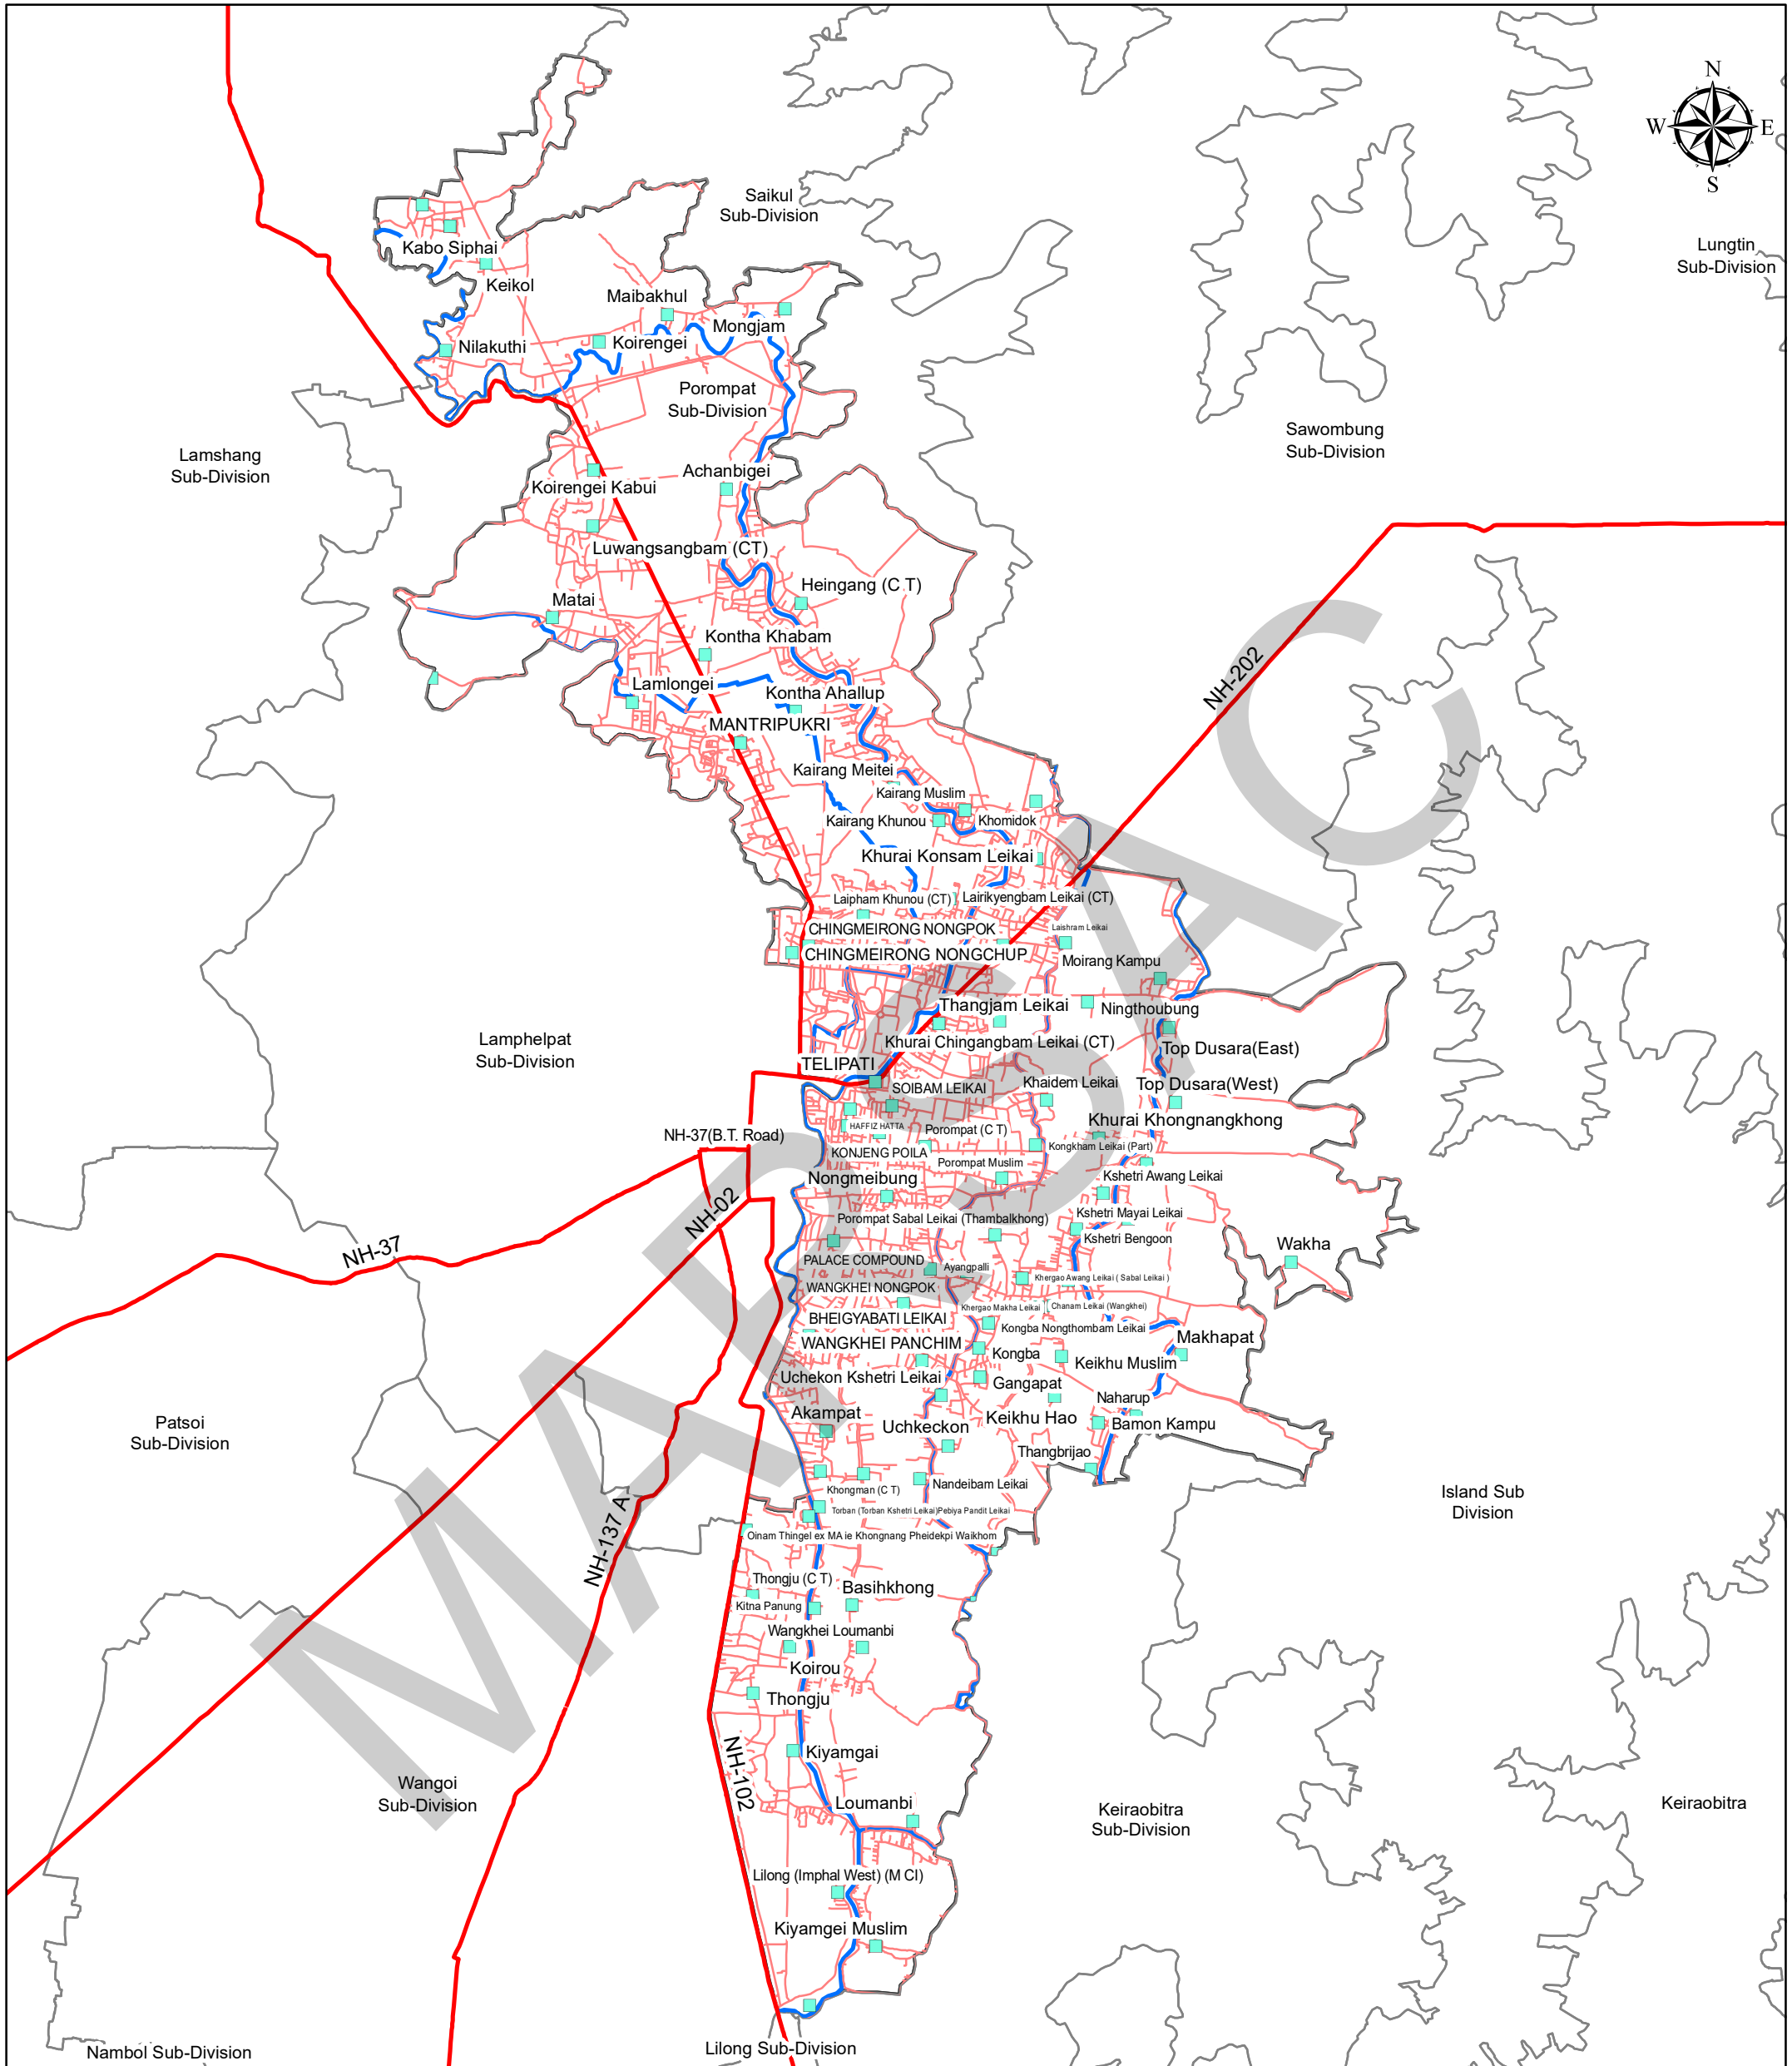

MAP OF POROMPAT SUB DIVISION

INDEX MAP

Legend

- Settlement
- National Highway
- Othe Road
- River
- Sub Divisions Boundary