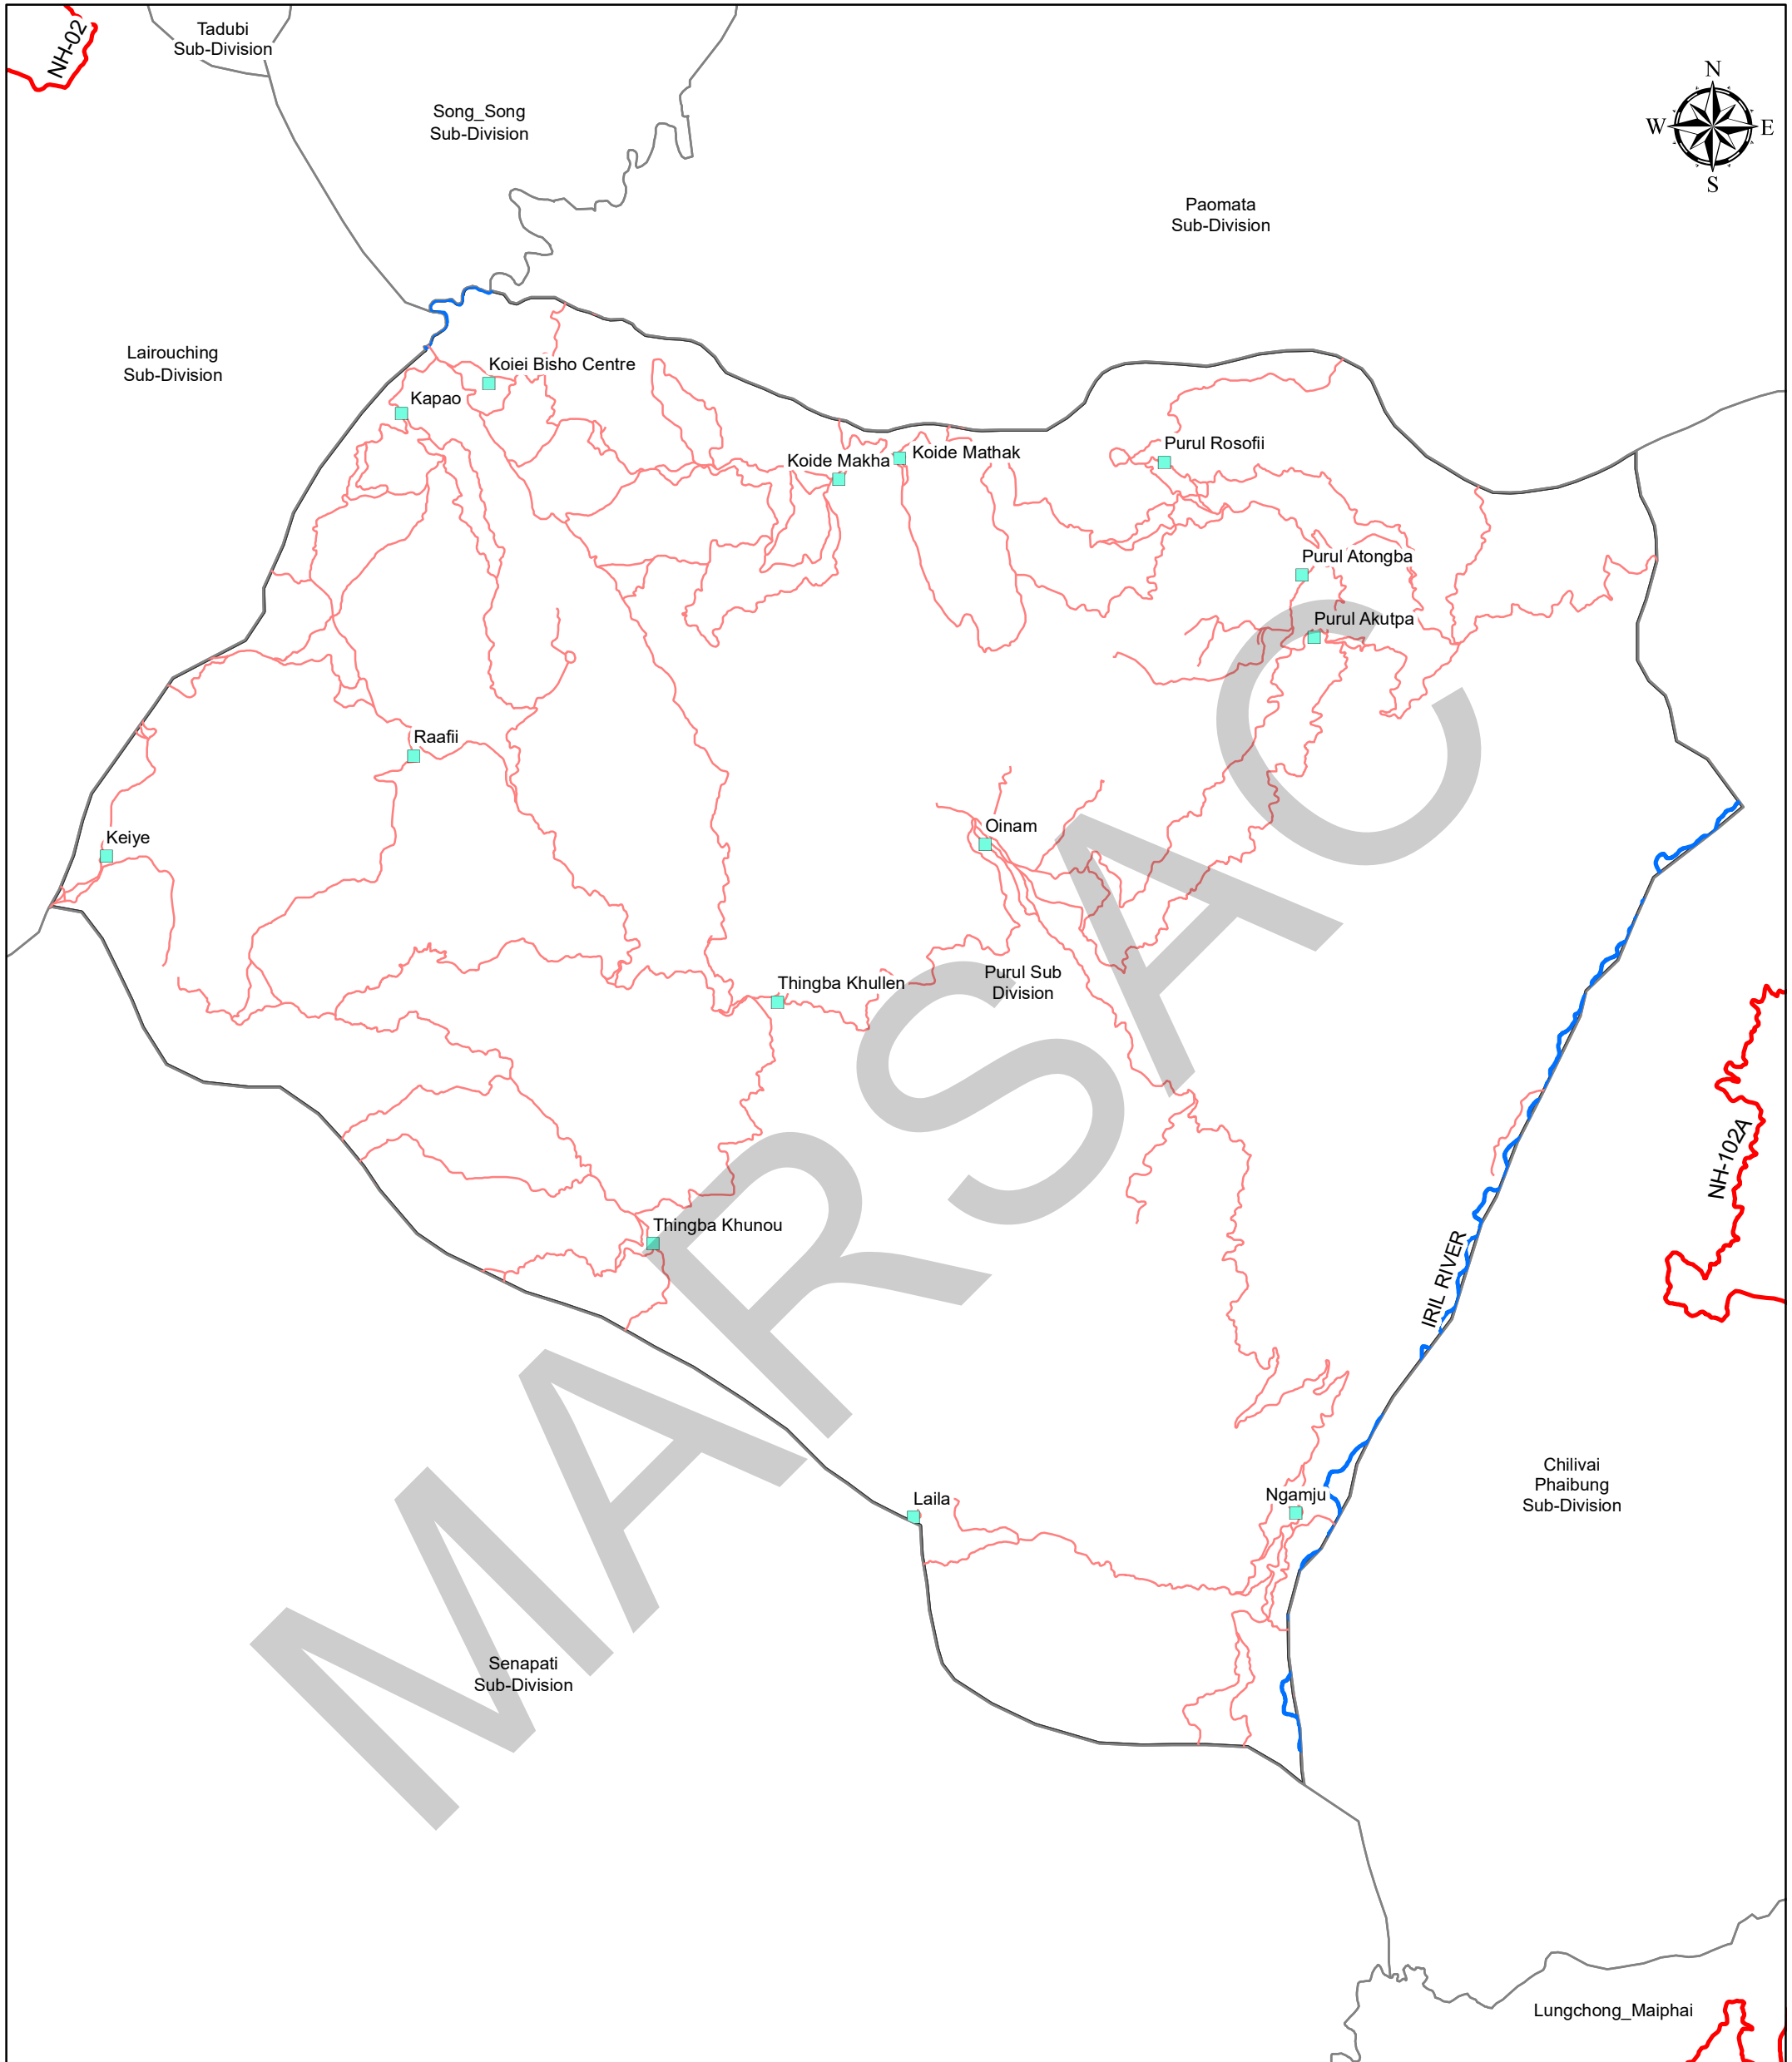

MAP OF PURUL SUB DIVISION

INDEX MAP

Legend

- Settlement
- National Highway
- Othe Road
- River
- Sub Divisions Boundary