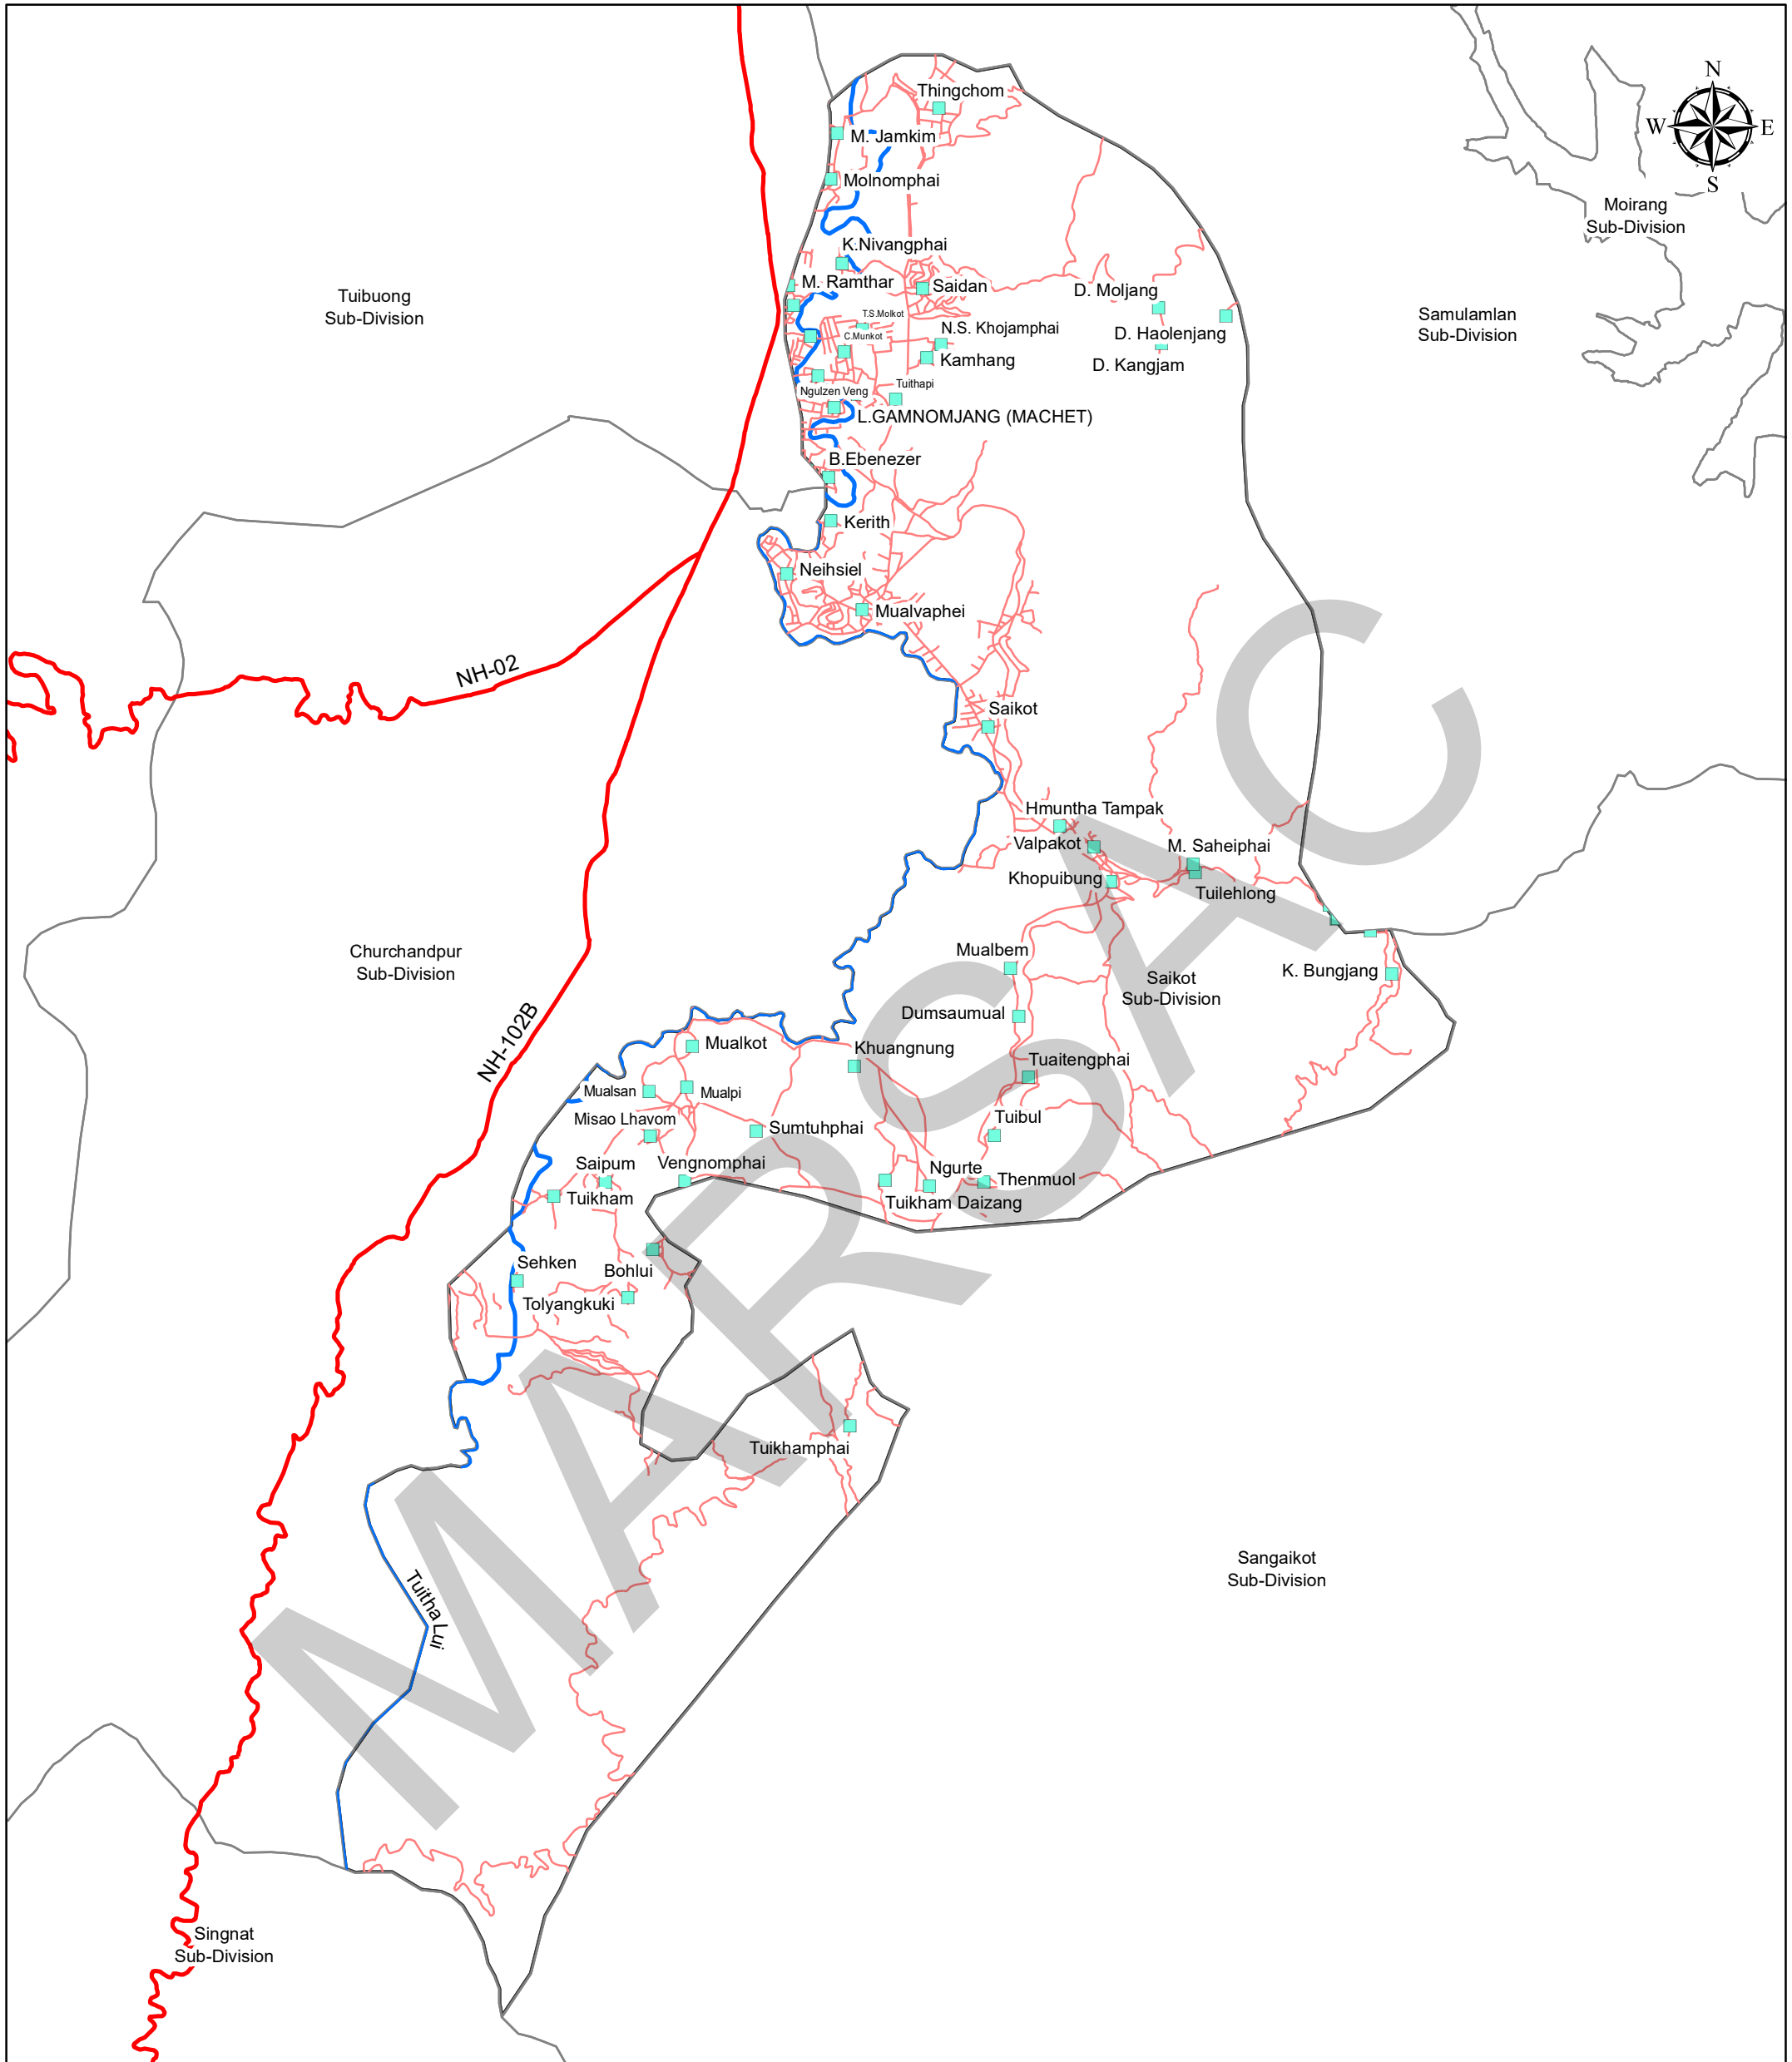

# MAP OF SAIKOT SUB DIVISION

## INDEX MAP

## Legend

- Settlement
- National Highway
- Othe Road
- River
- Sub Divisions Boundary