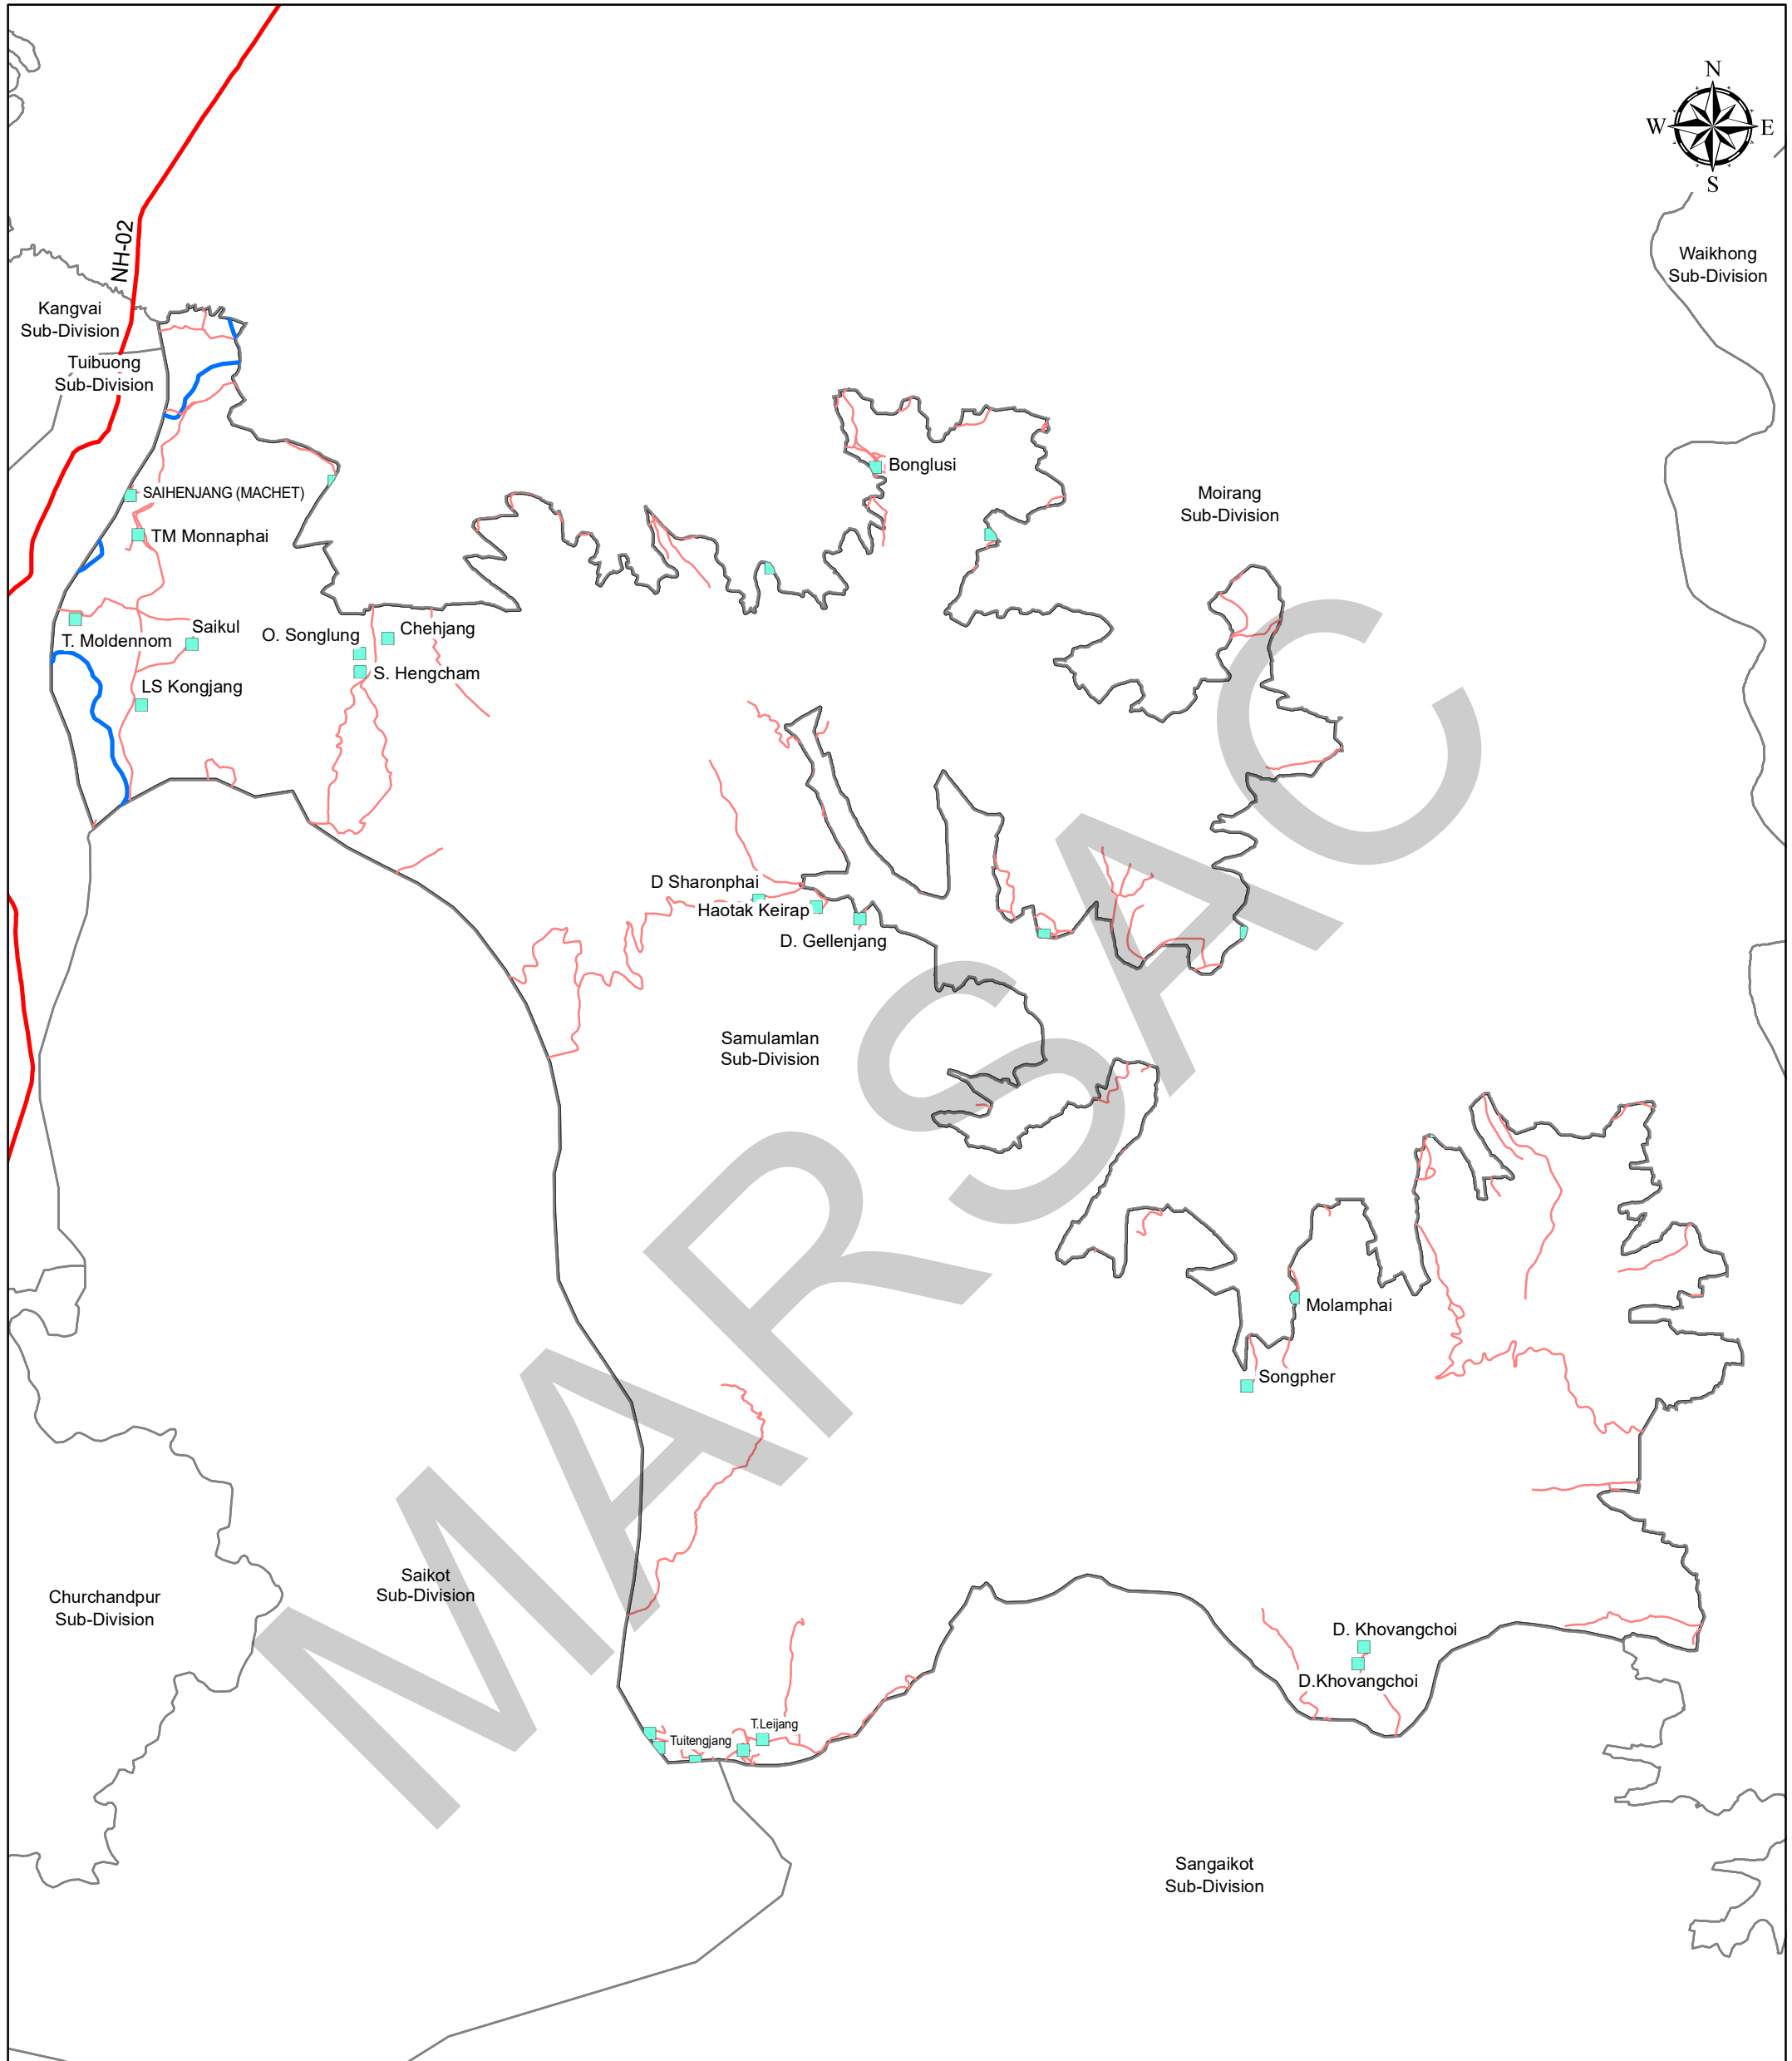

# MAP OF SAMULAMLAN SUB DIVISION

Waikhong Sub-Division

## INDEX MAP

## Legend

- Settlement
- National Highway
- Othe Road
- River
- Sub Divisions Boundary