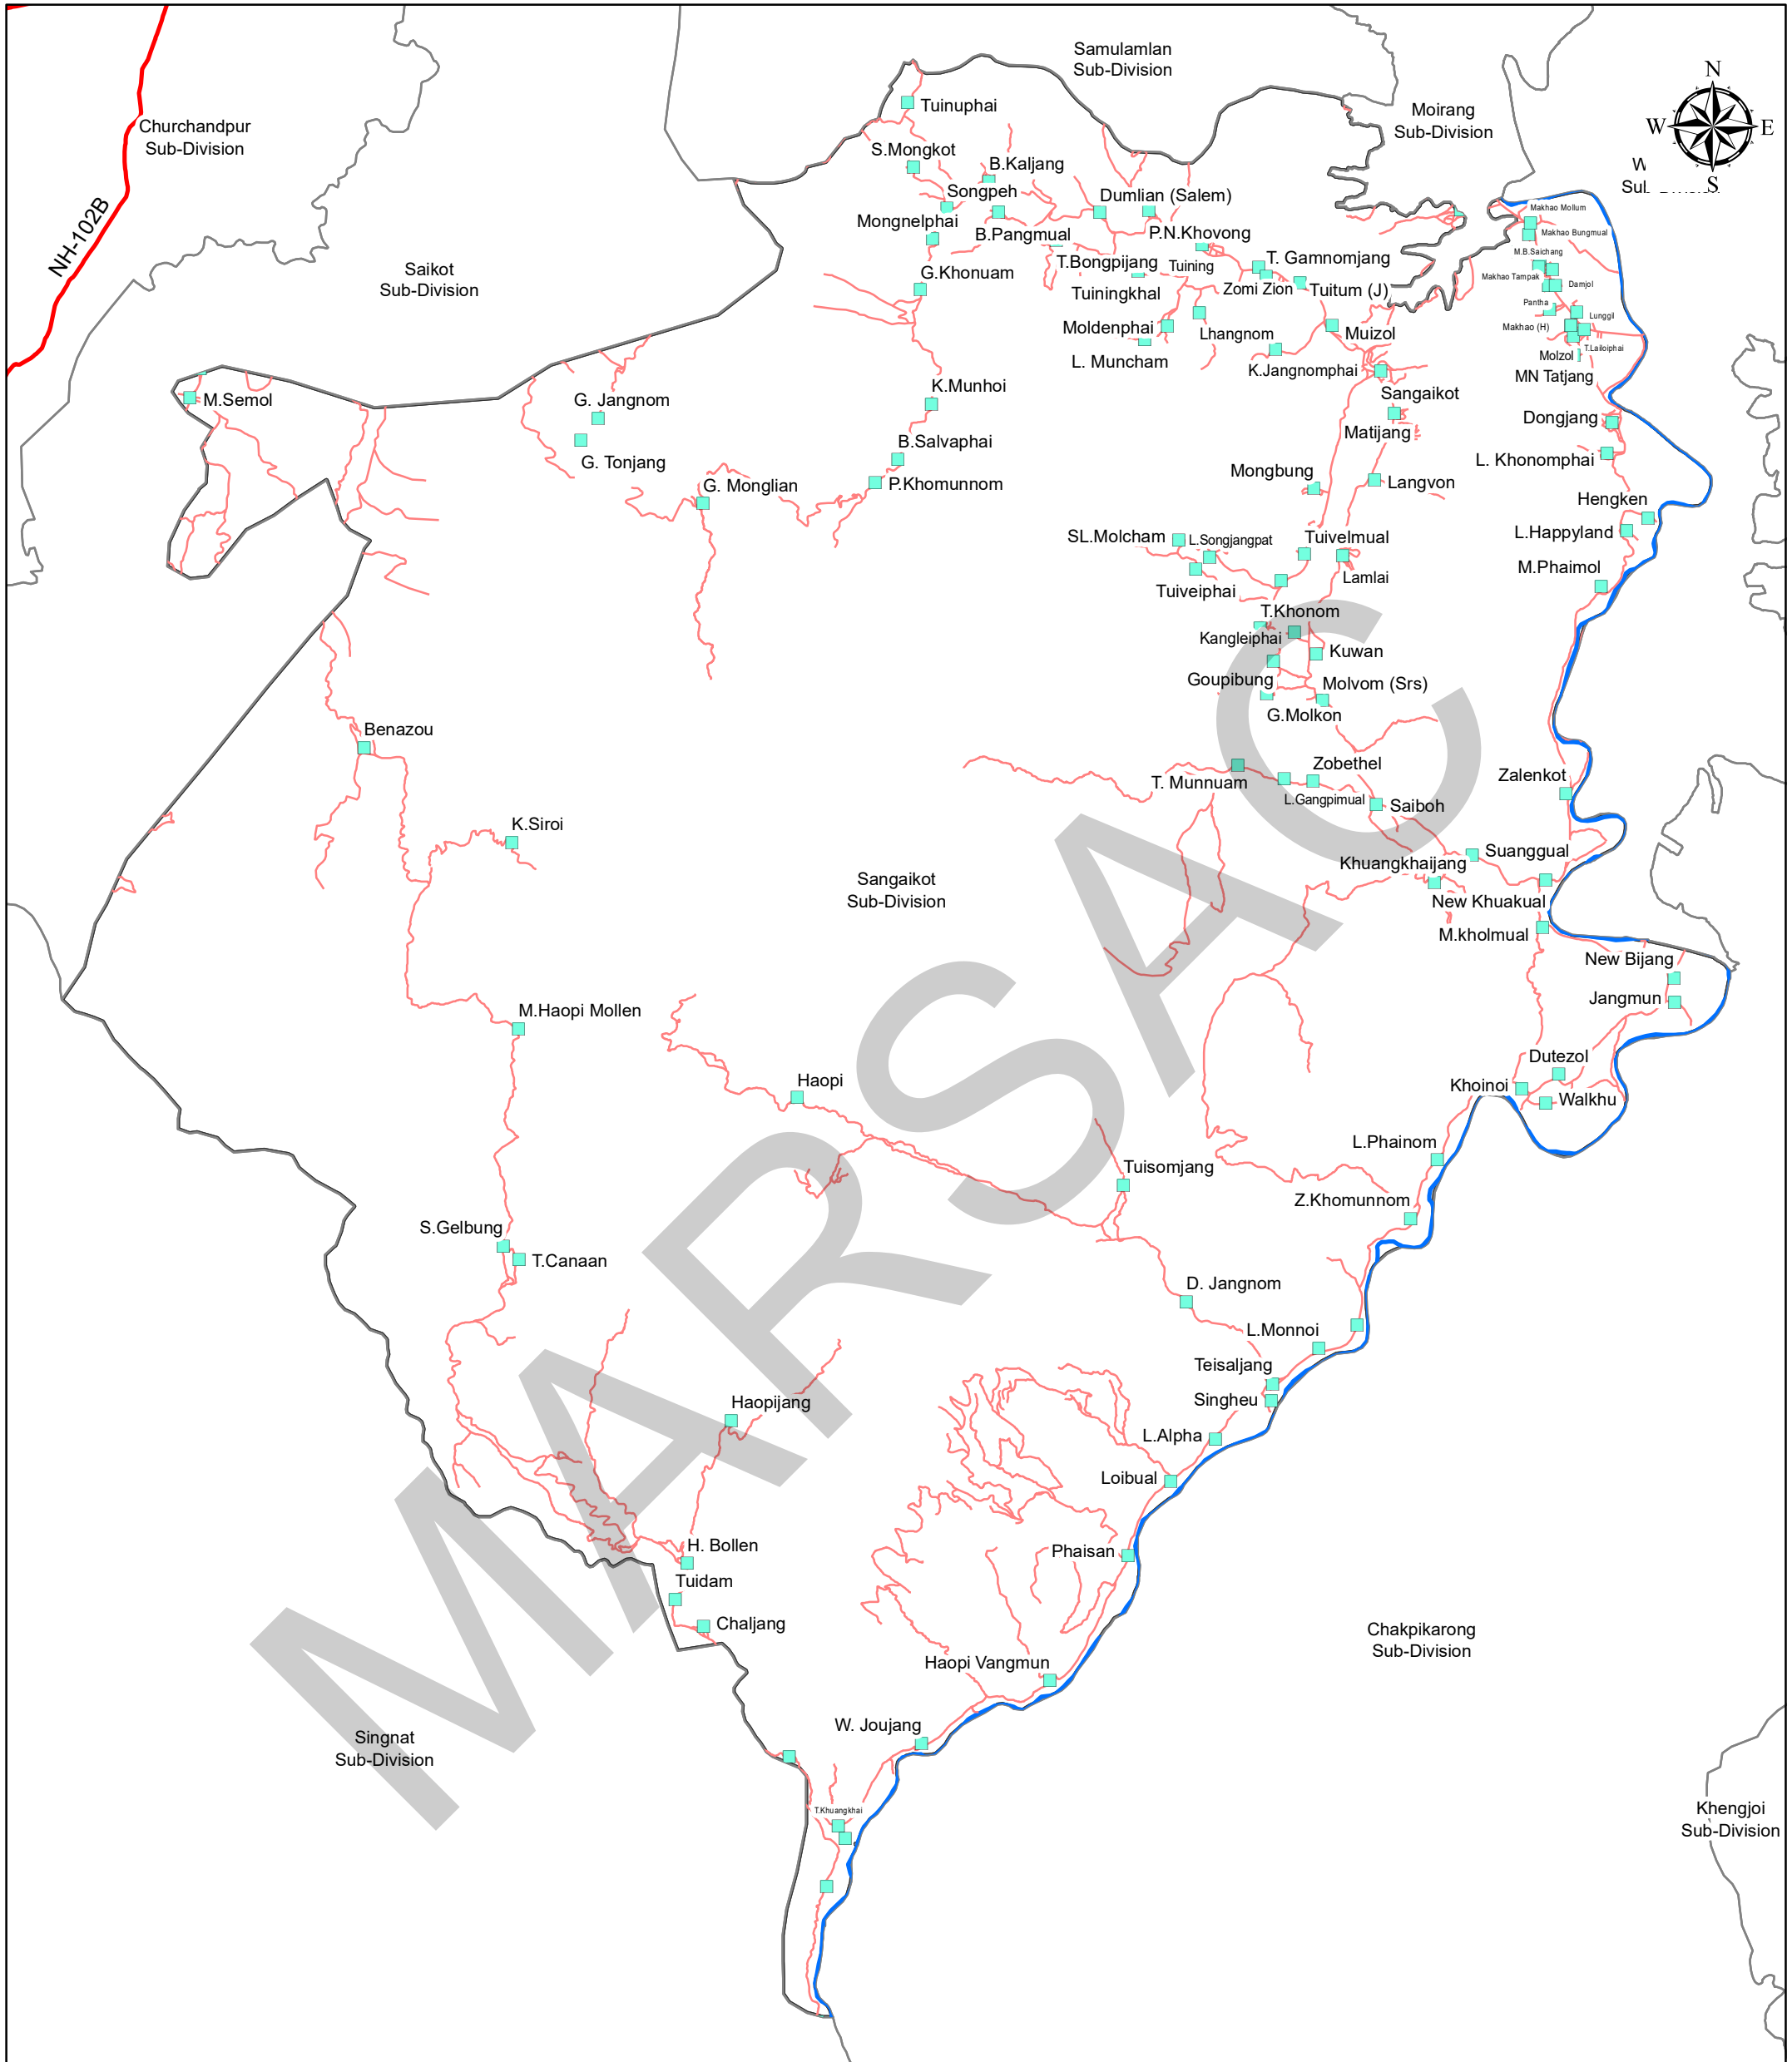

MAP OF SANGAIKOT SUB DIVISION

INDEX MAP

Legend

- Settlement
- National Highway
- Othe Road
- River
- Sub Divisions Boundary