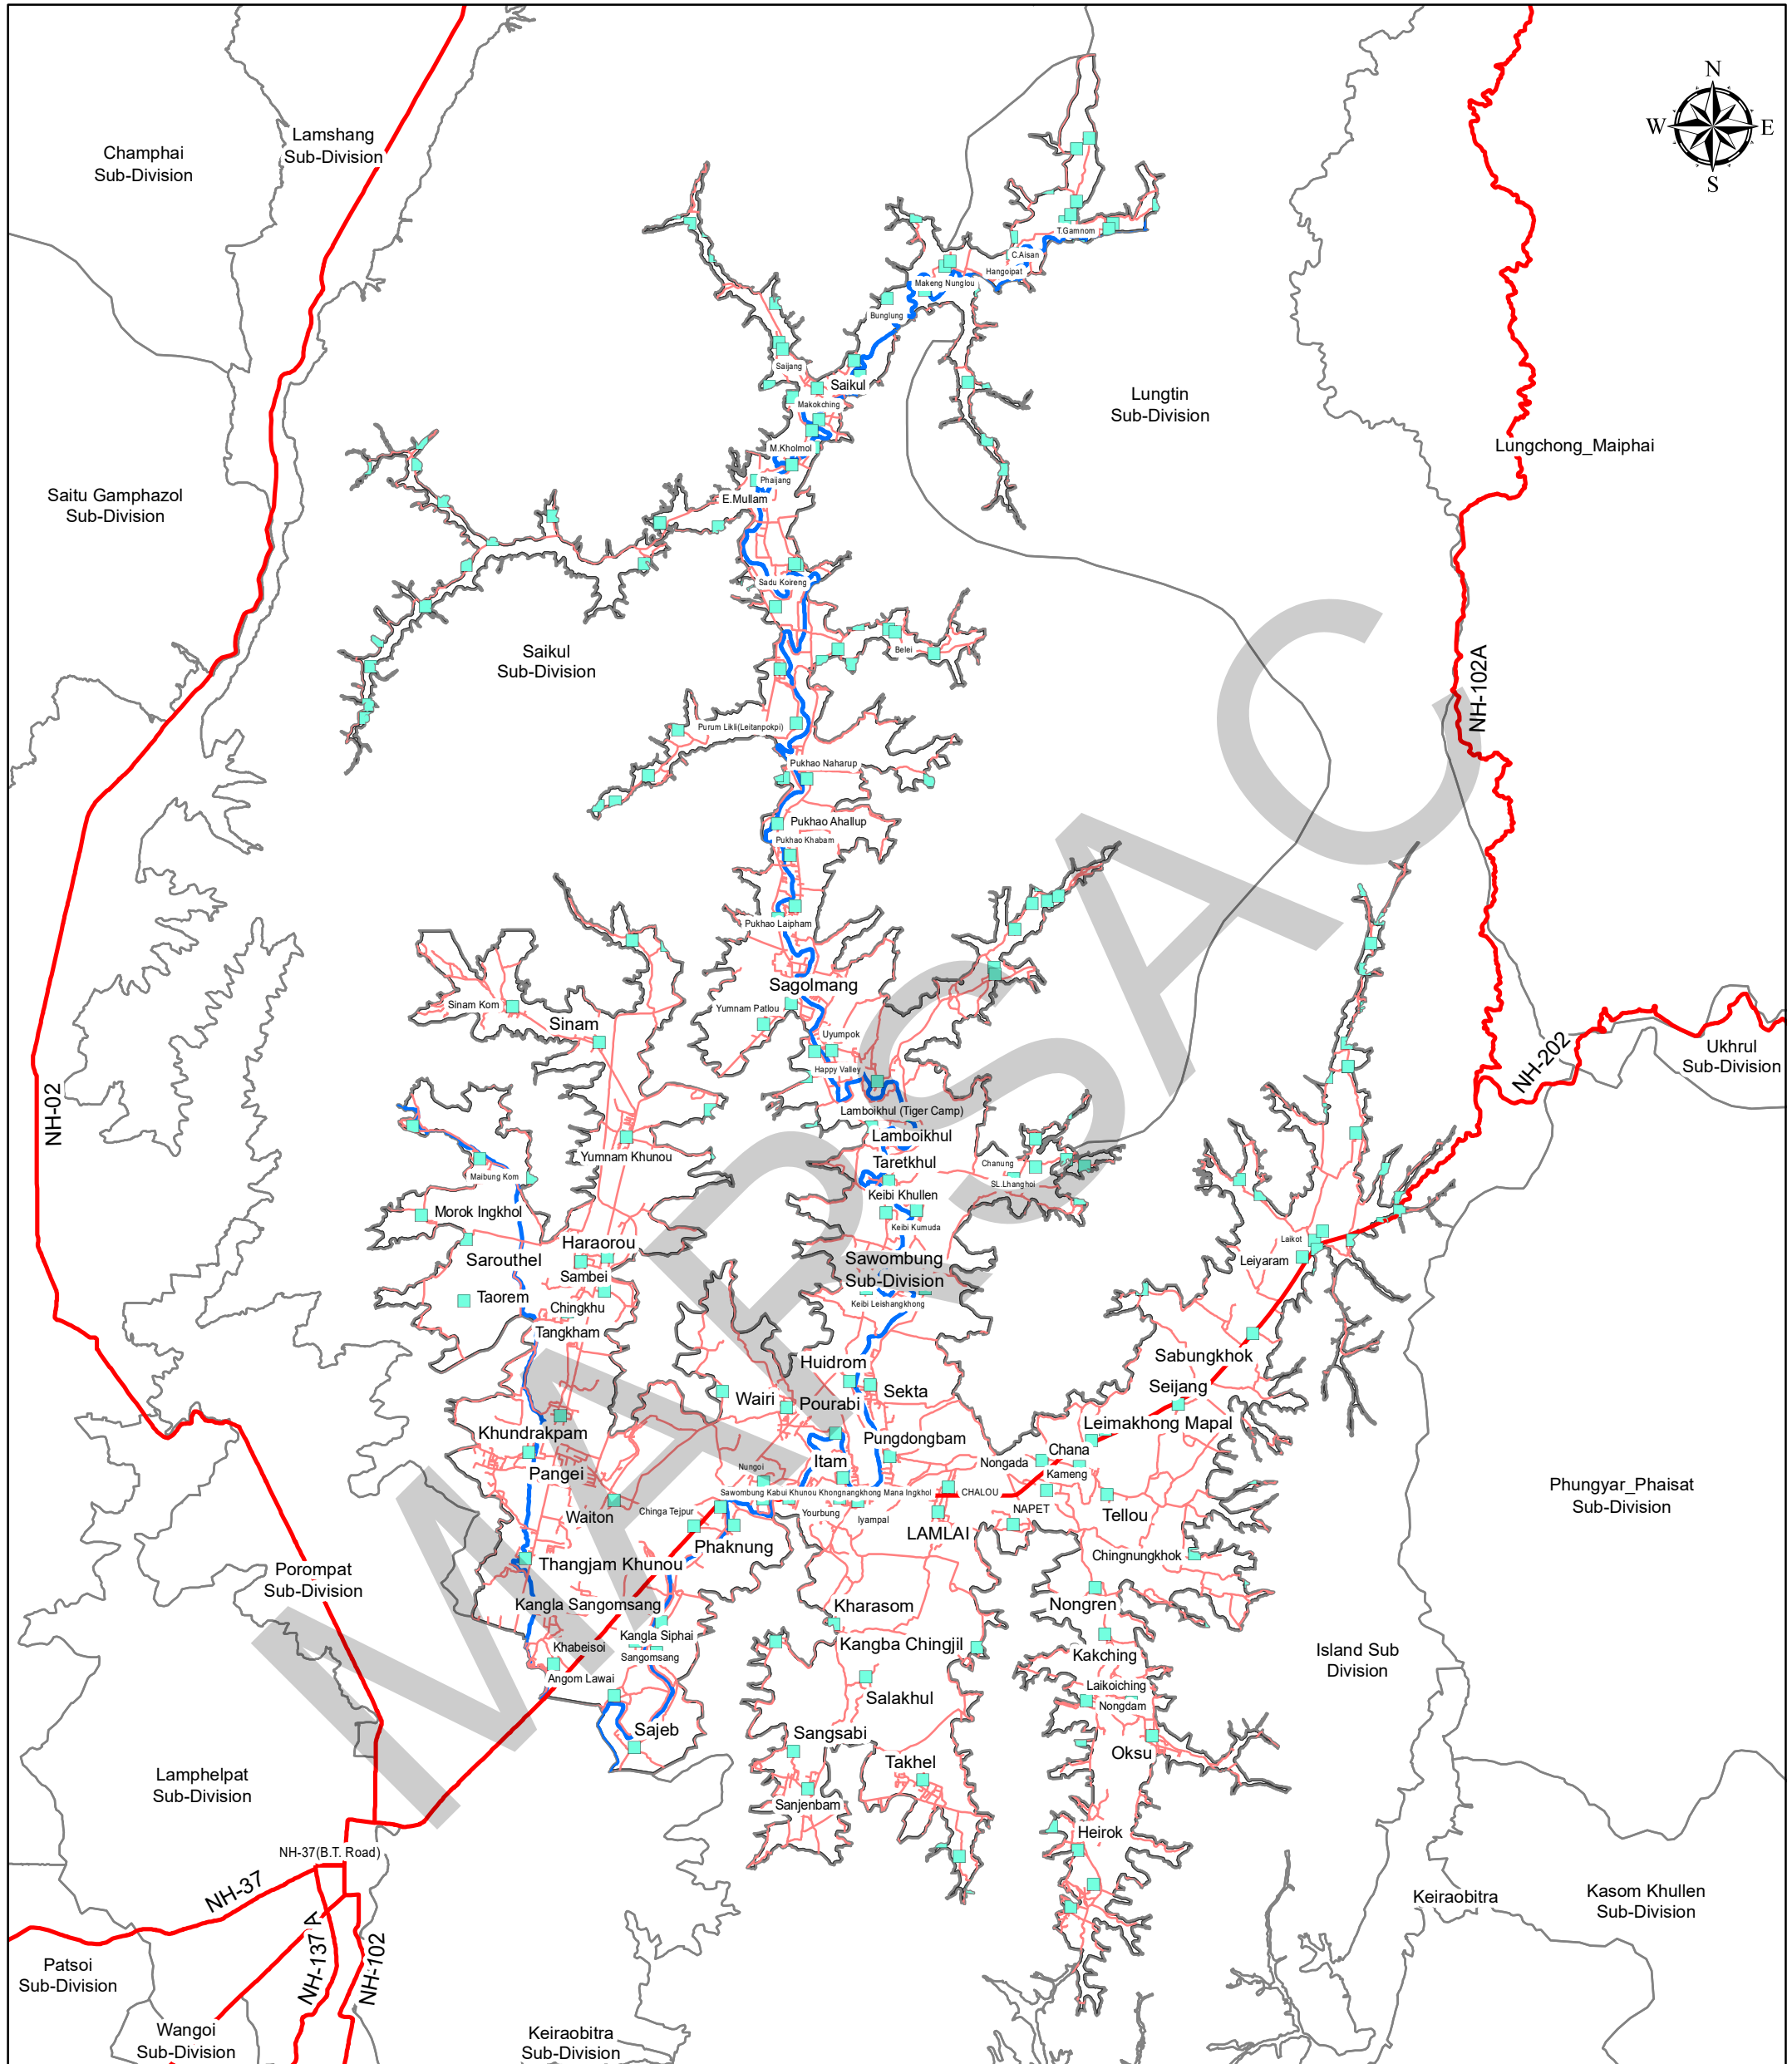

MAP OF SAWOMBUNG SUB DIVISION

INDEX MAP

Legend

- Settlement
- National Highway
- Othe Road
- River
- Sub Divisions Boundary