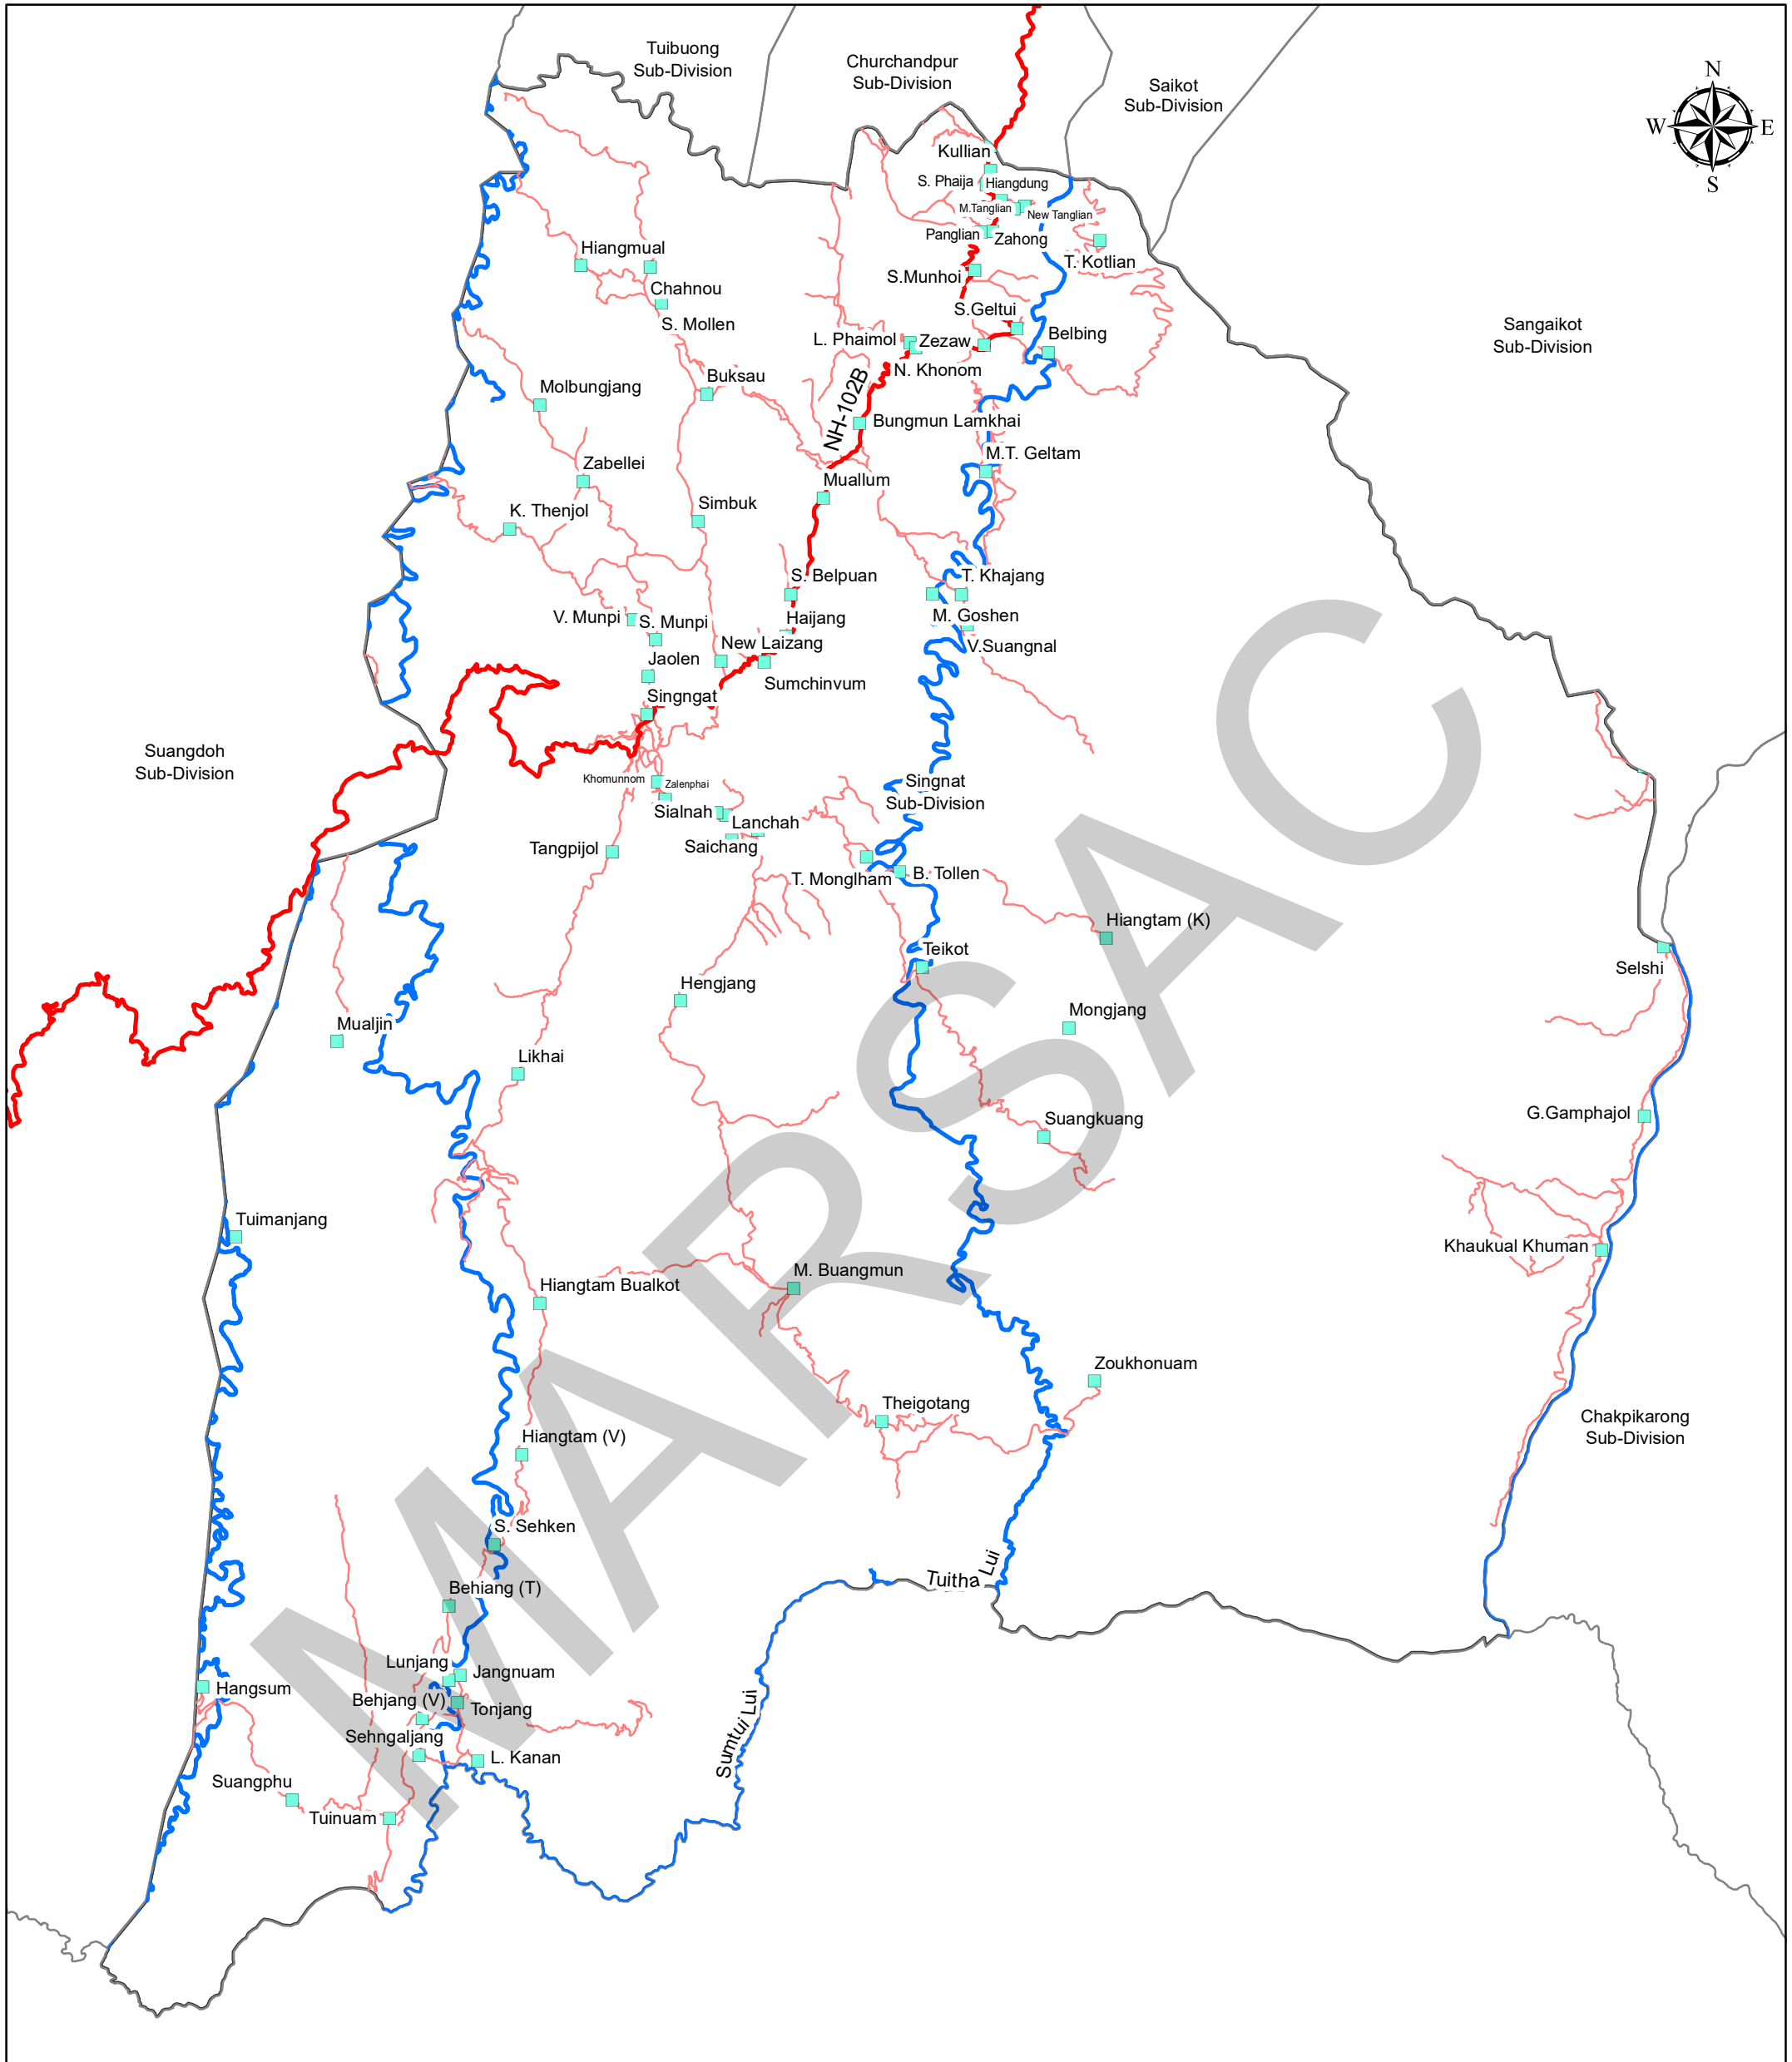

MAP OF SINGNAT SUB DIVISION

INDEX MAP

Legend

- Settlement
- National Highway
- Othe Road
- River
- Sub Divisions Boundary