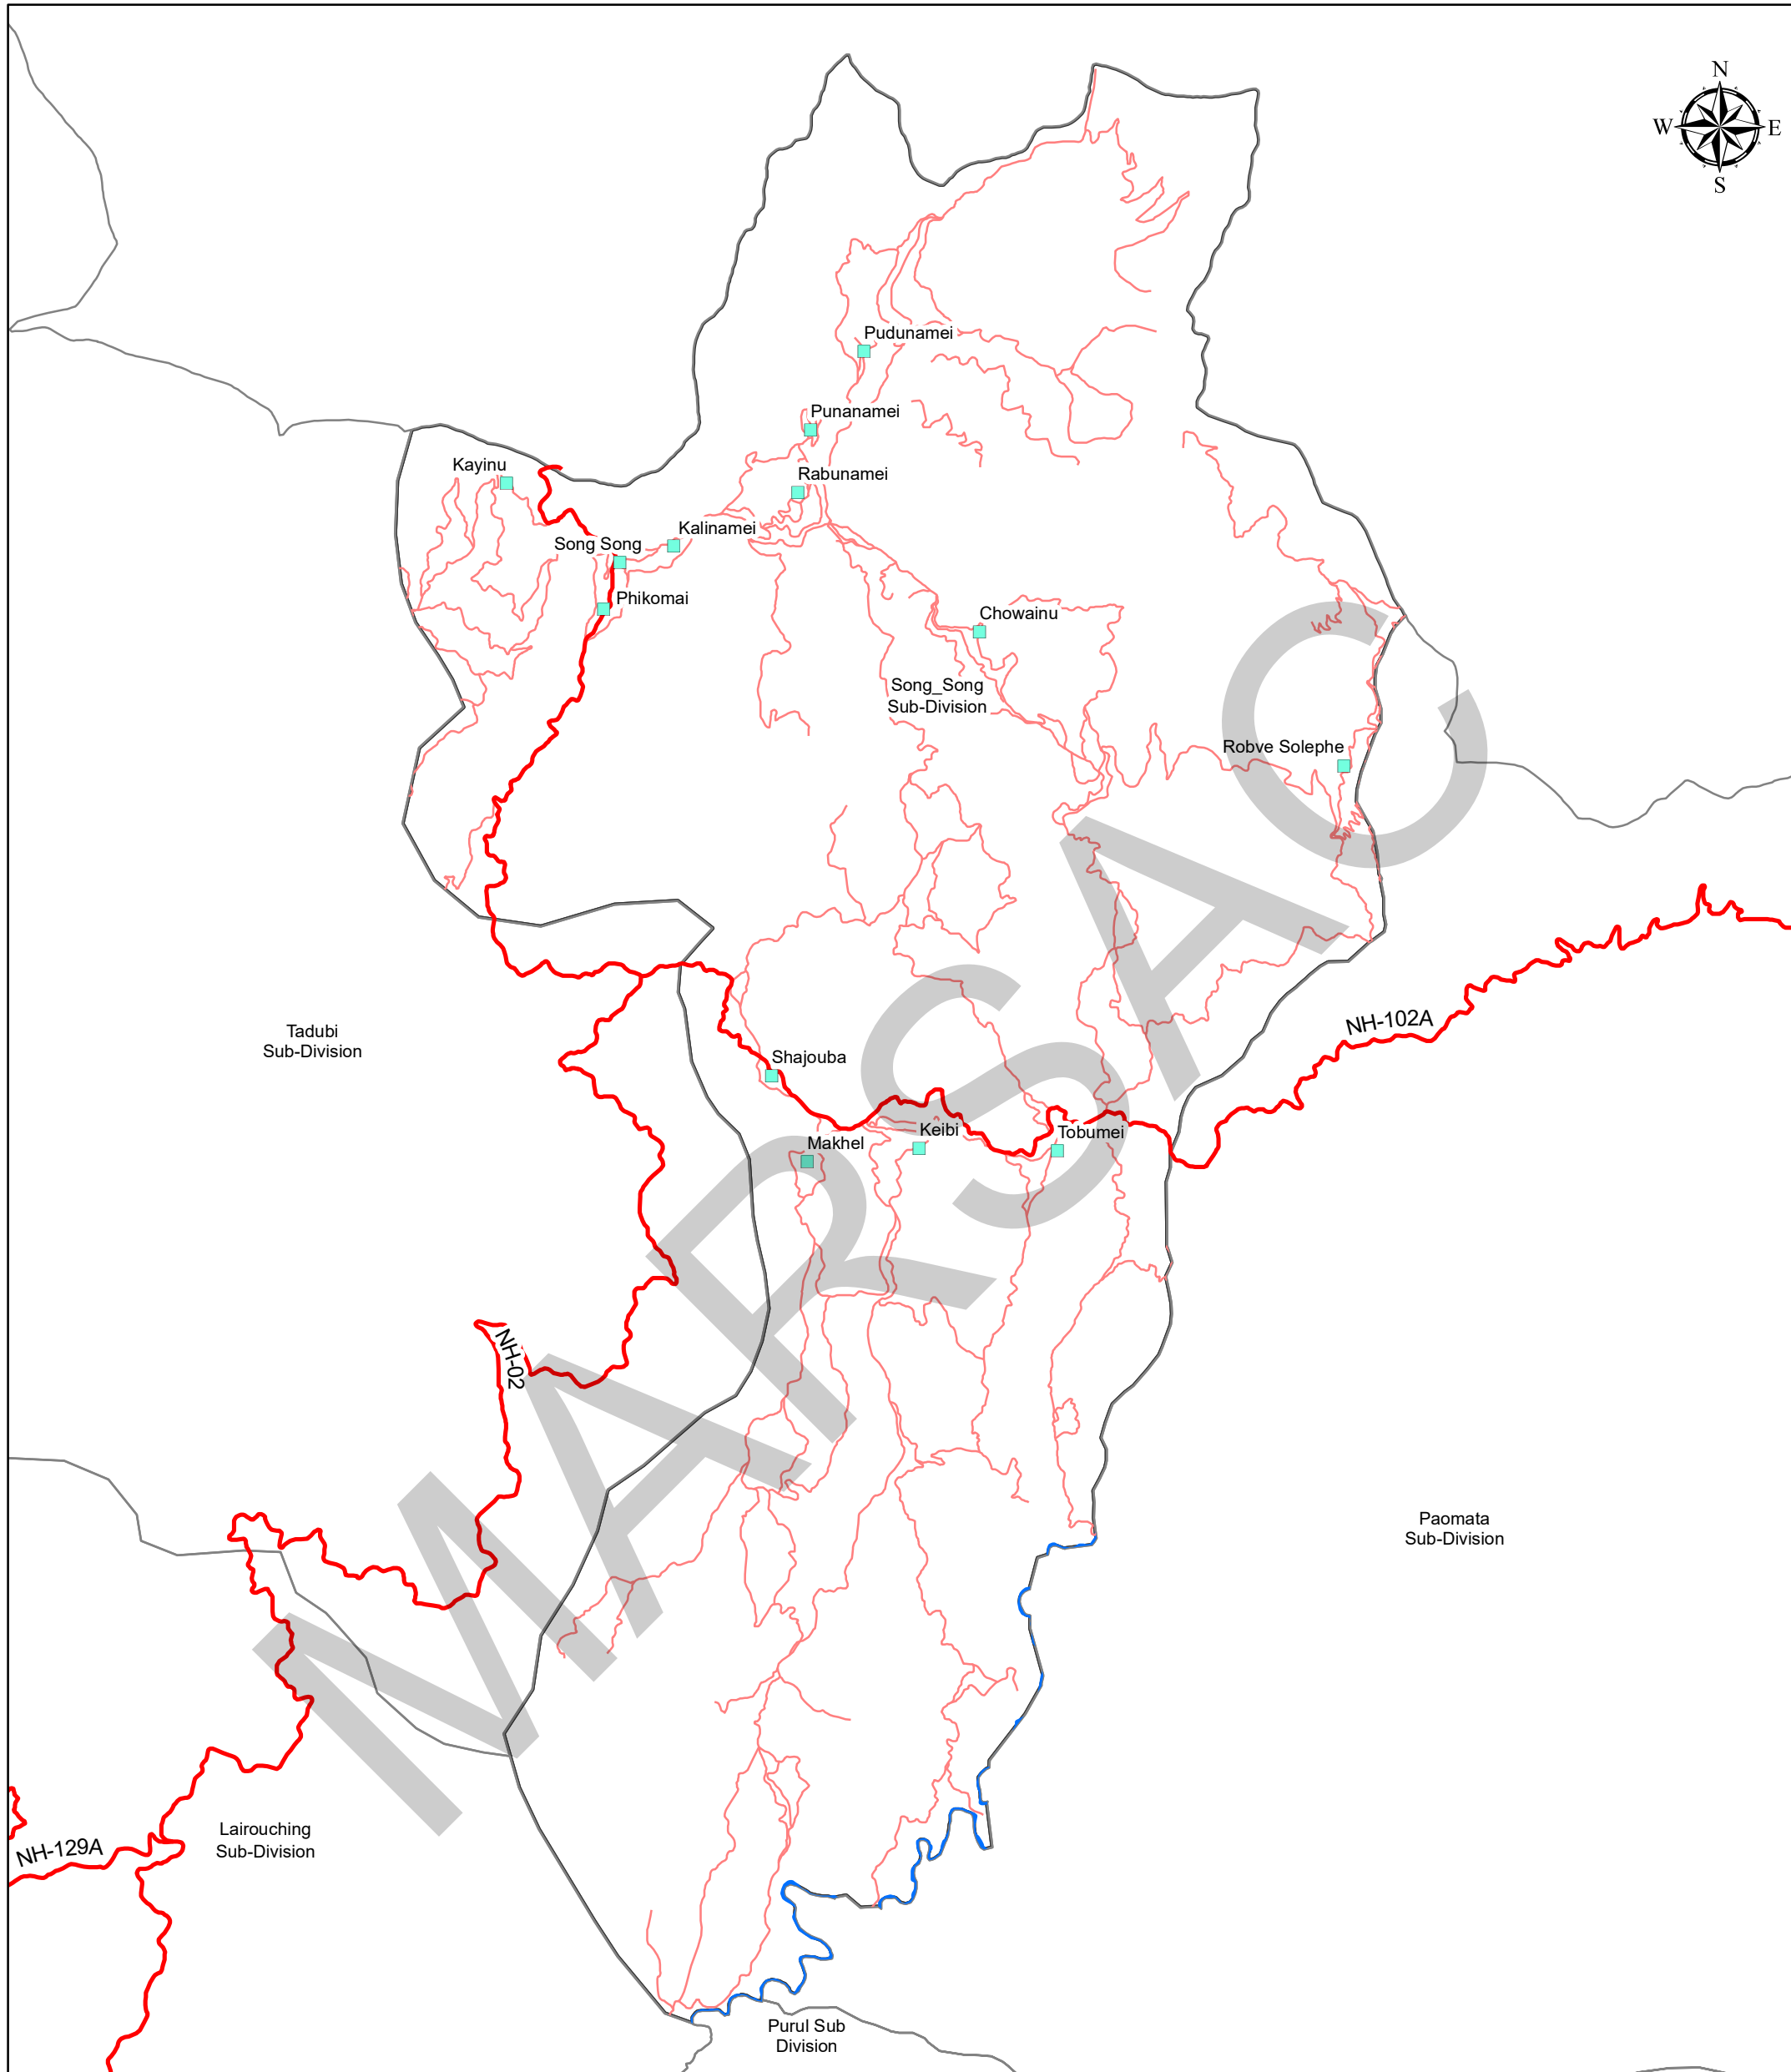

MAP OF SONG_SONG SUB DIVISION

Legend

- Settlement
- National Highway
- Othe Road
- River
- Sub Divisions Boundary