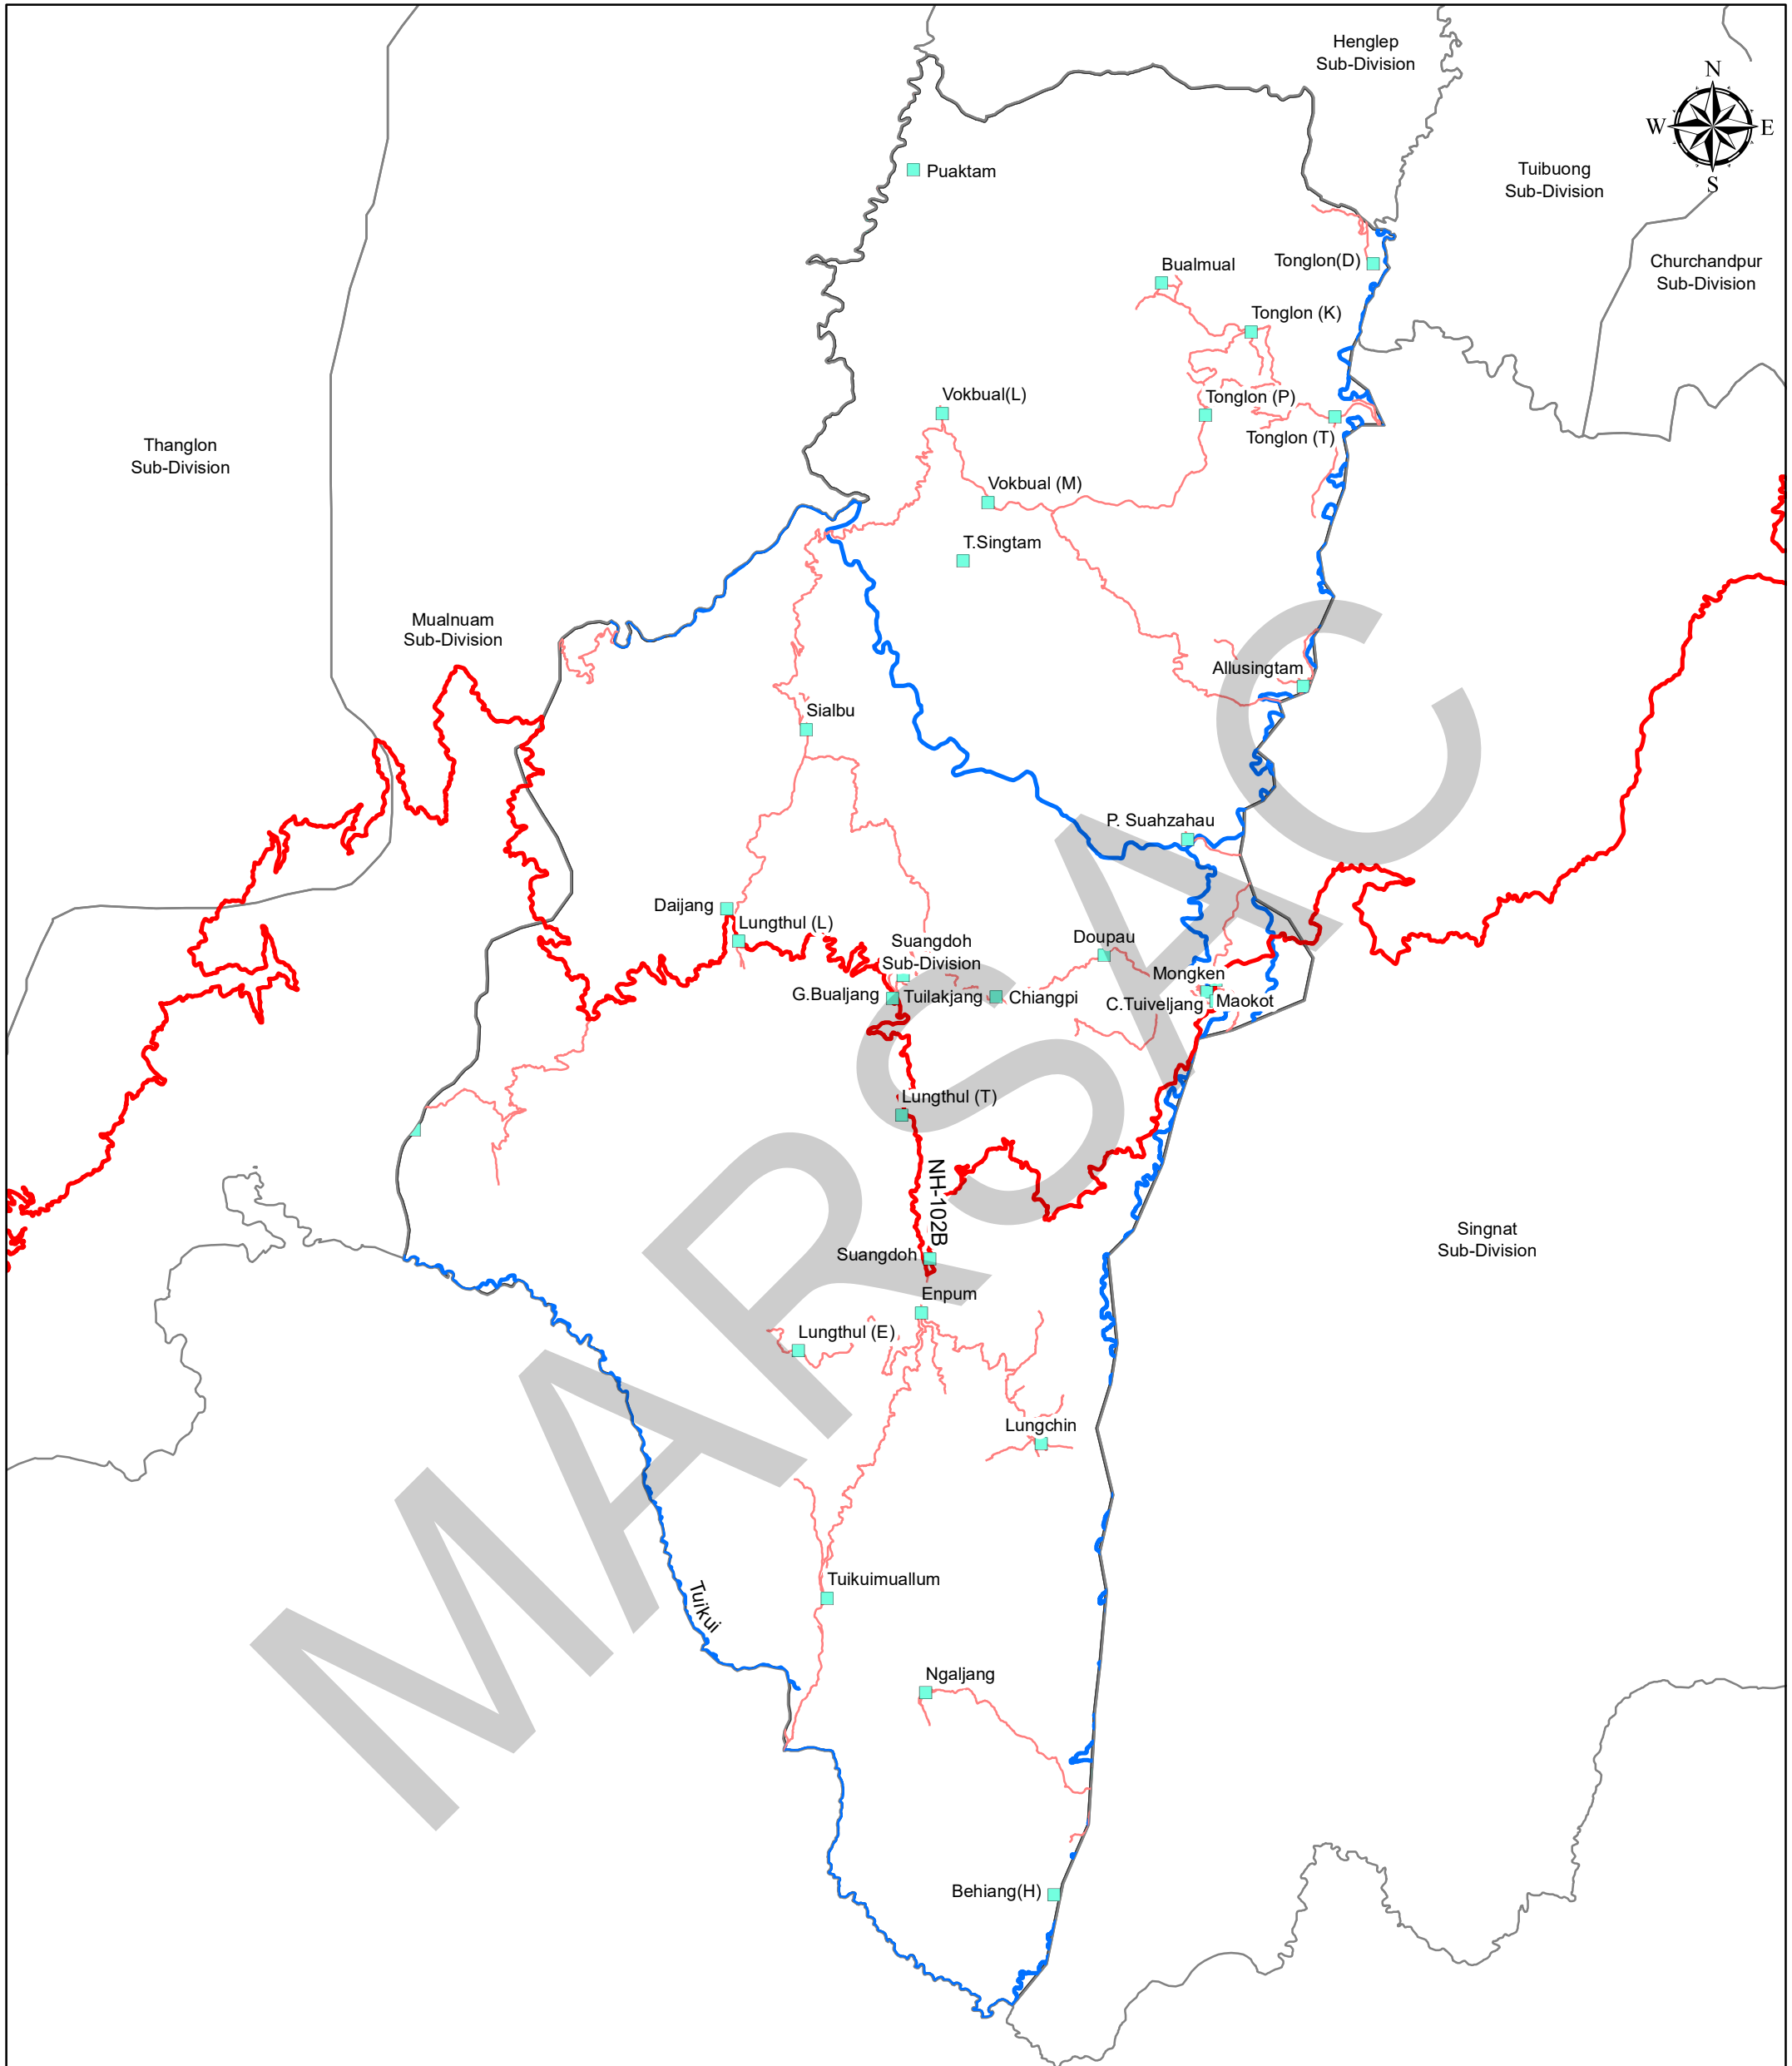

MAP OF SUANGDOH SUB DIVISION

INDEX MAP

Legend

- Settlement
- National Highway
- Othe Road
- River
- Sub Divisions Boundary